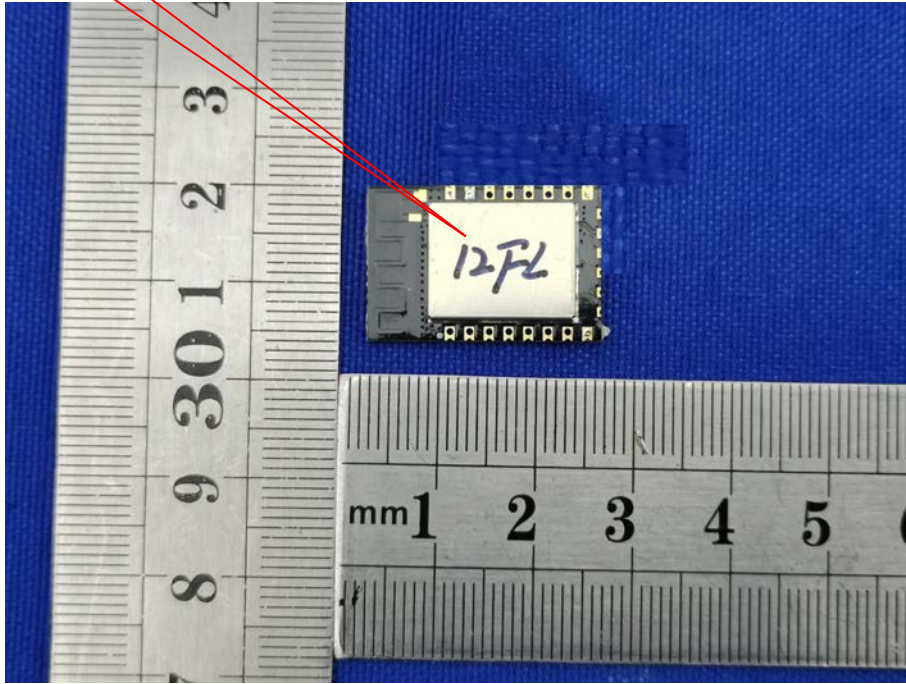

Label  
Location

Model: Hi-12FL  
FCC ID: 2ATPO-HI12FL