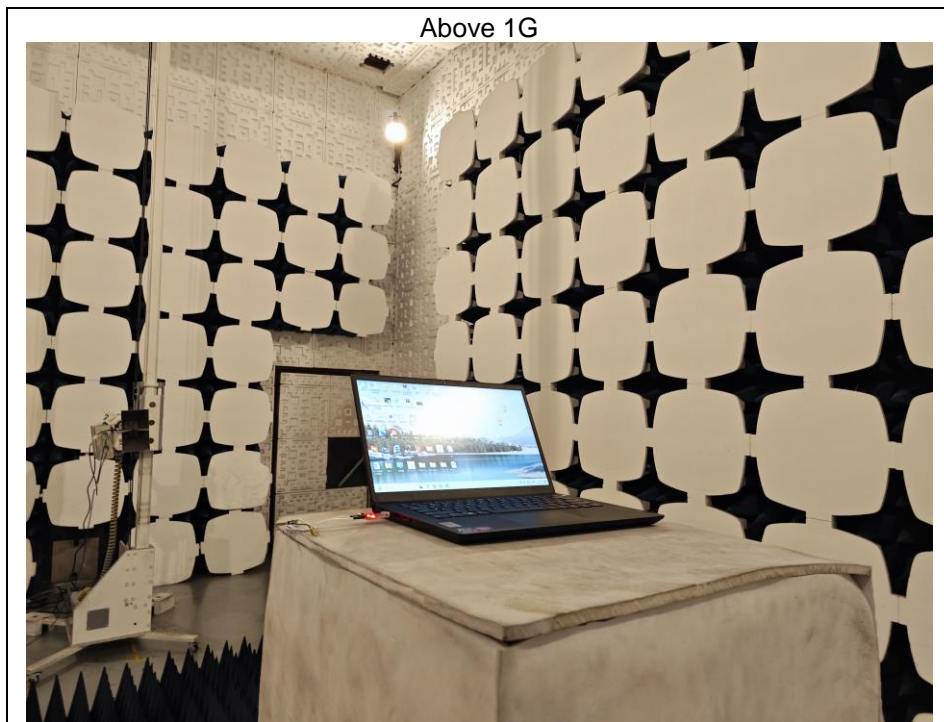

Model: Ai-BS21-32S
Radiated Emission

Conducted emissions