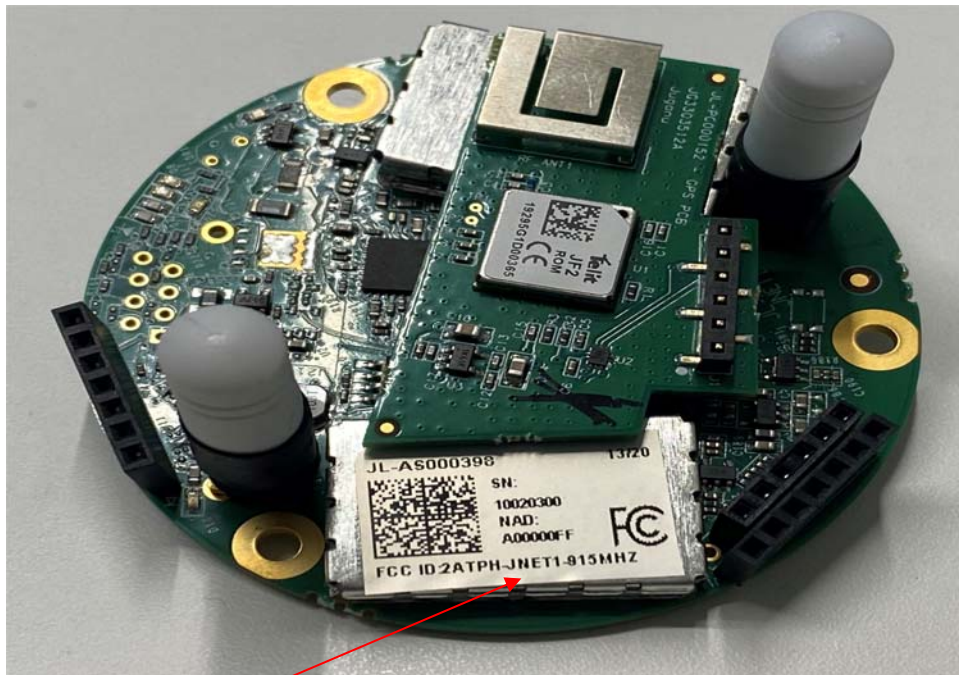

### Label

### Label location

Label with FCC ID:2ATPH-JNET1-915MHZ is placed here.

The statement according to §15.19(a)(3) is located in User manual, page 4 (Application exhibit User\_manual\_32978).