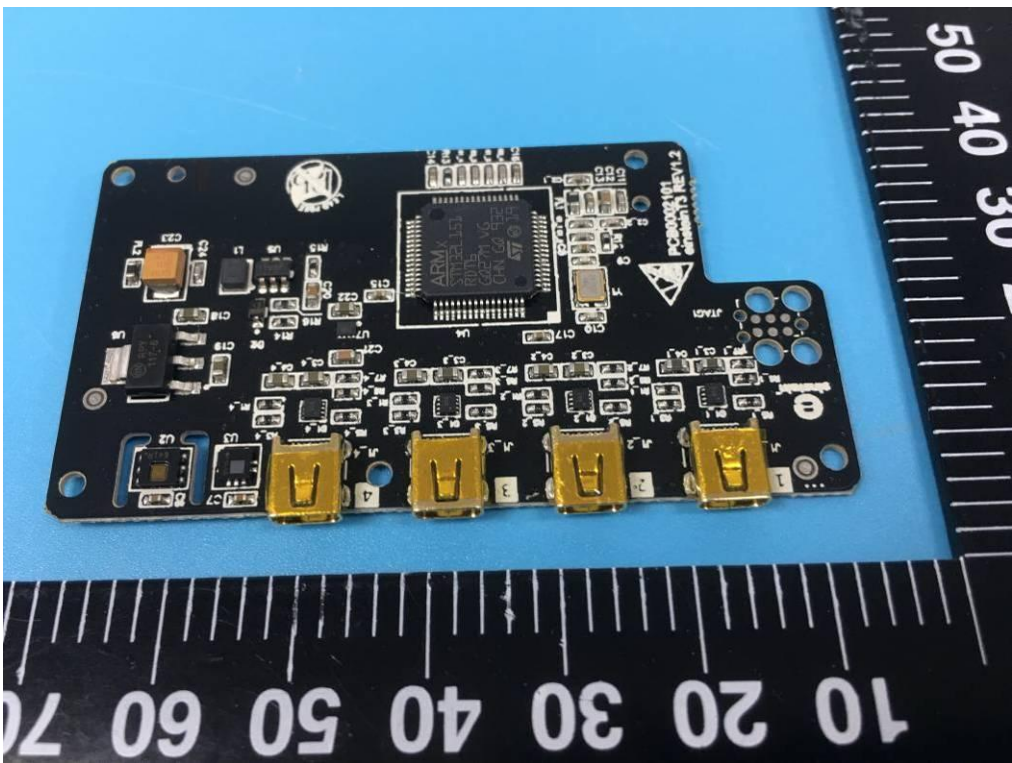

# EXHIBIT C - EUT INTERNAL PHOTOGRAPHS

GPS Antenna

**Wi-Fi/Bluetooth Chip**