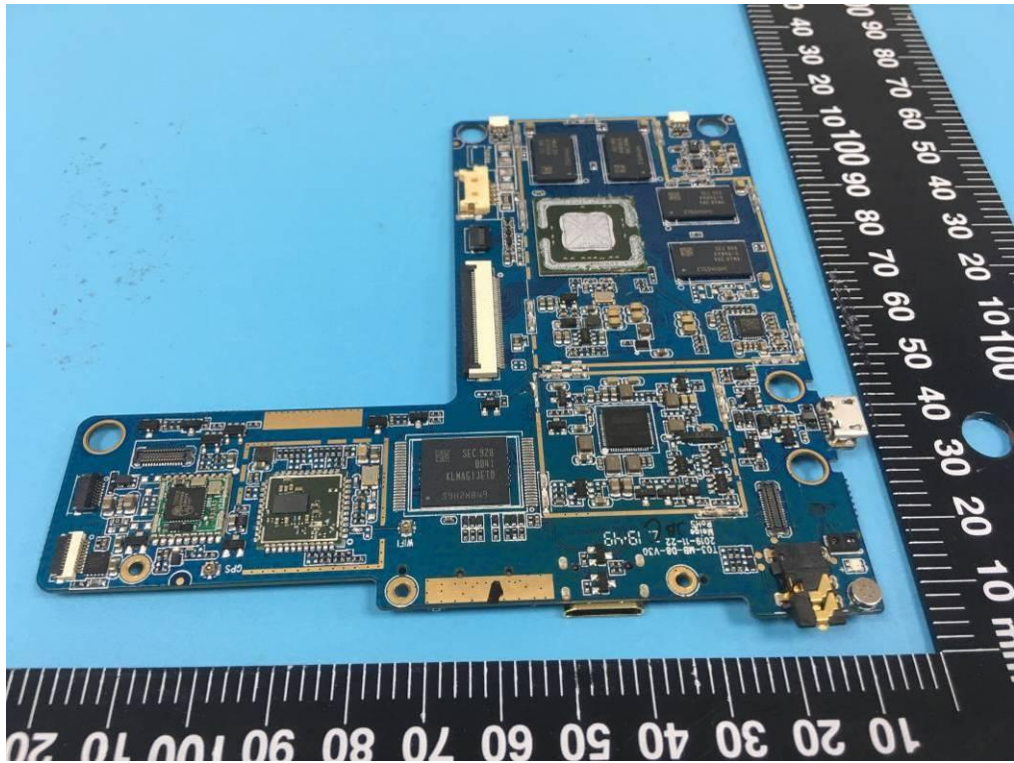

# EXHIBIT C - EUT INTERNAL PHOTOGRAPHS

GPS Antenna

**Wi-Fi/Bluetooth Chip**