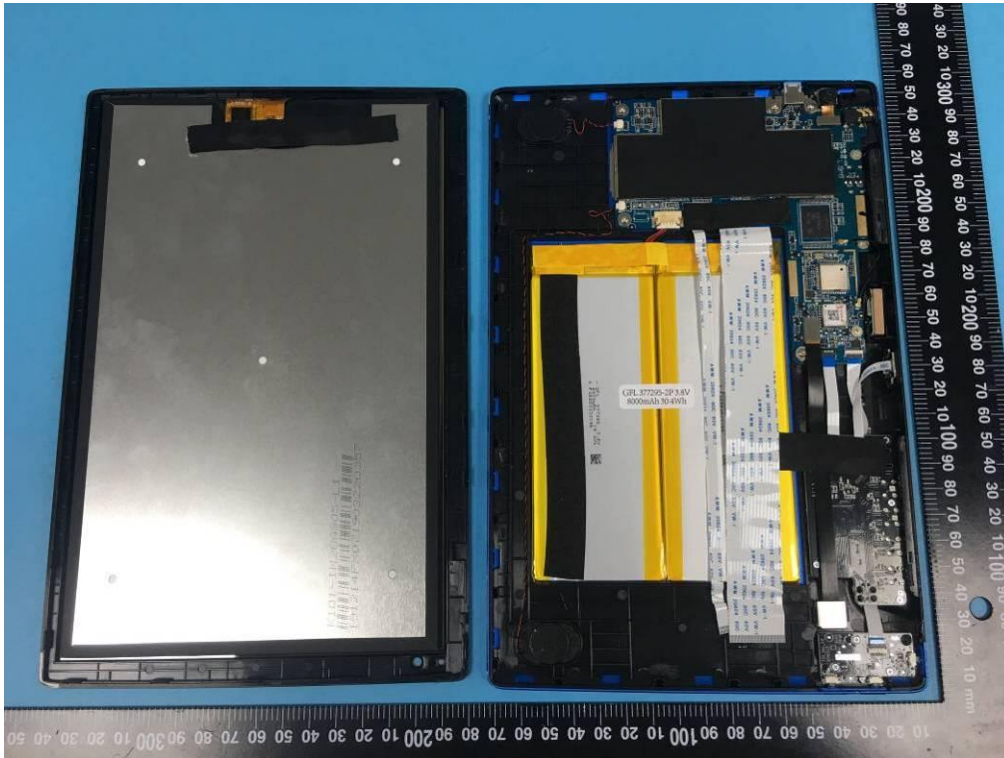

# EXHIBIT C - EUT INTERNAL PHOTOGRAPHS

GPS Antenna

**Wi-Fi/Bluetooth Chip**