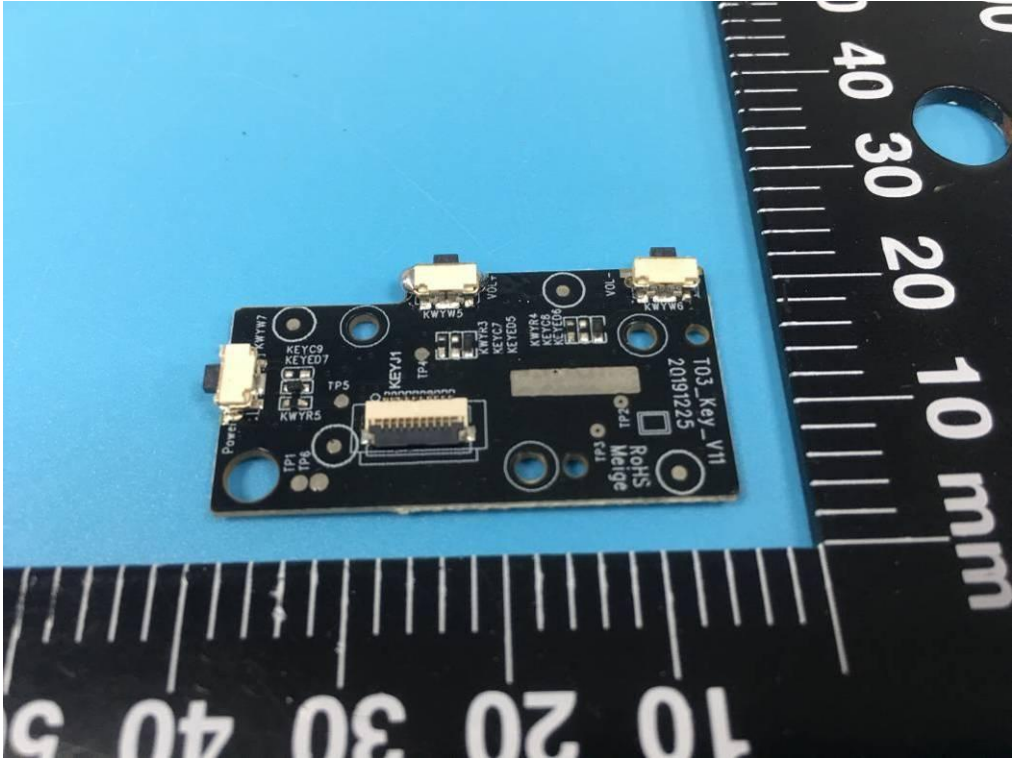

# EXHIBIT C - EUT INTERNAL PHOTOGRAPHS

GPS Antenna

**Wi-Fi/Bluetooth Chip**