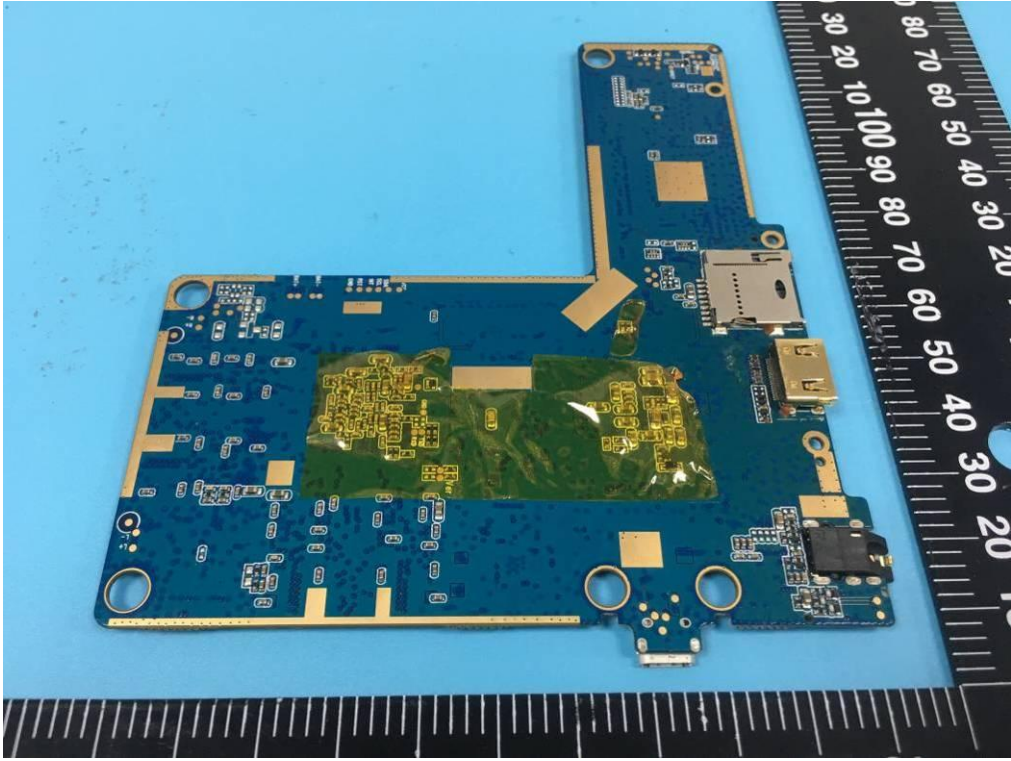

# EXHIBIT C - EUT INTERNAL PHOTOGRAPHS

GPS Antenna

**Wi-Fi/Bluetooth Chip**