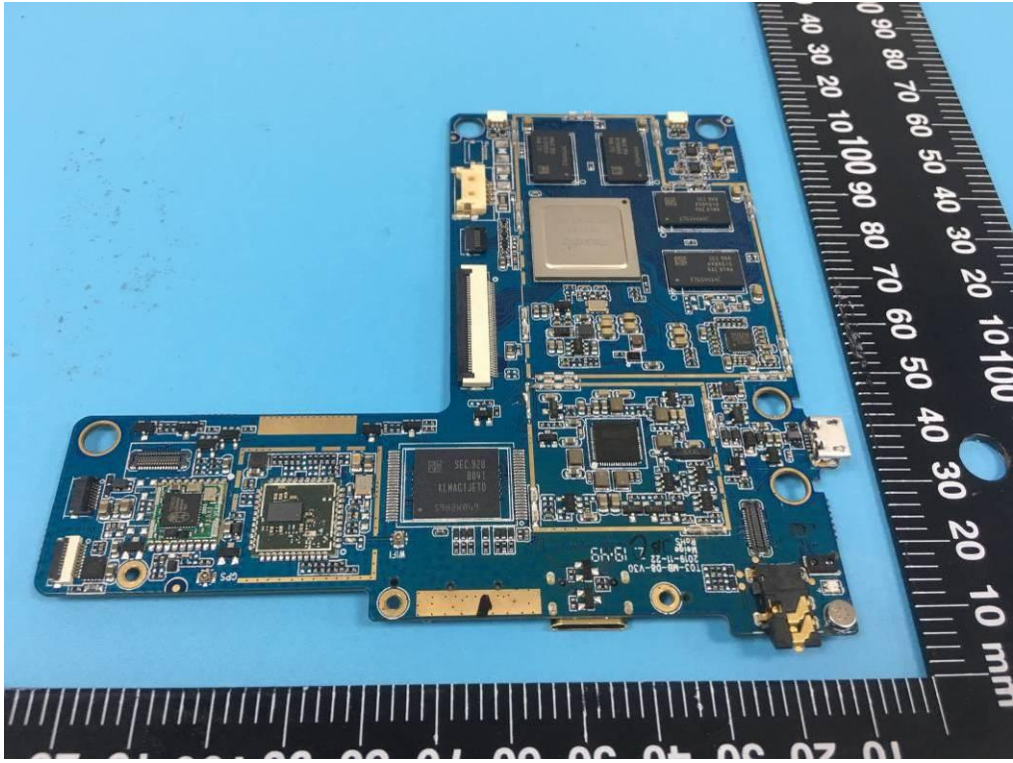

# EXHIBIT C - EUT INTERNAL PHOTOGRAPHS

GPS Antenna

**Wi-Fi/Bluetooth Chip**