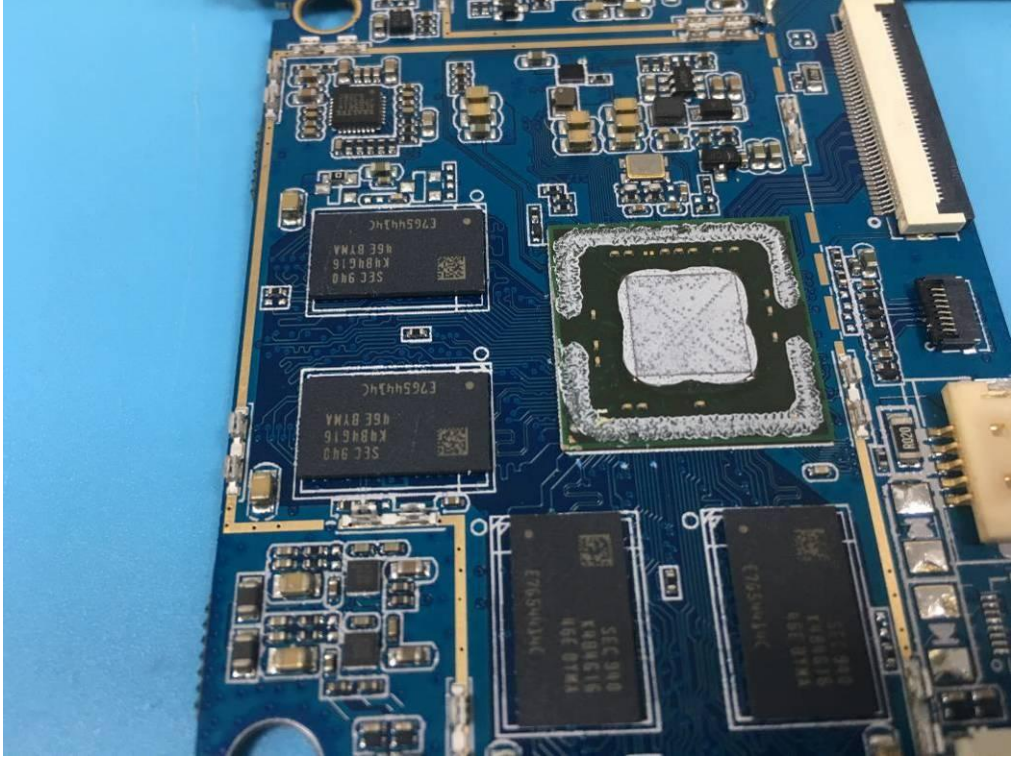

# EXHIBIT C - EUT INTERNAL PHOTOGRAPHS

GPS Antenna

**Wi-Fi/Bluetooth Chip**