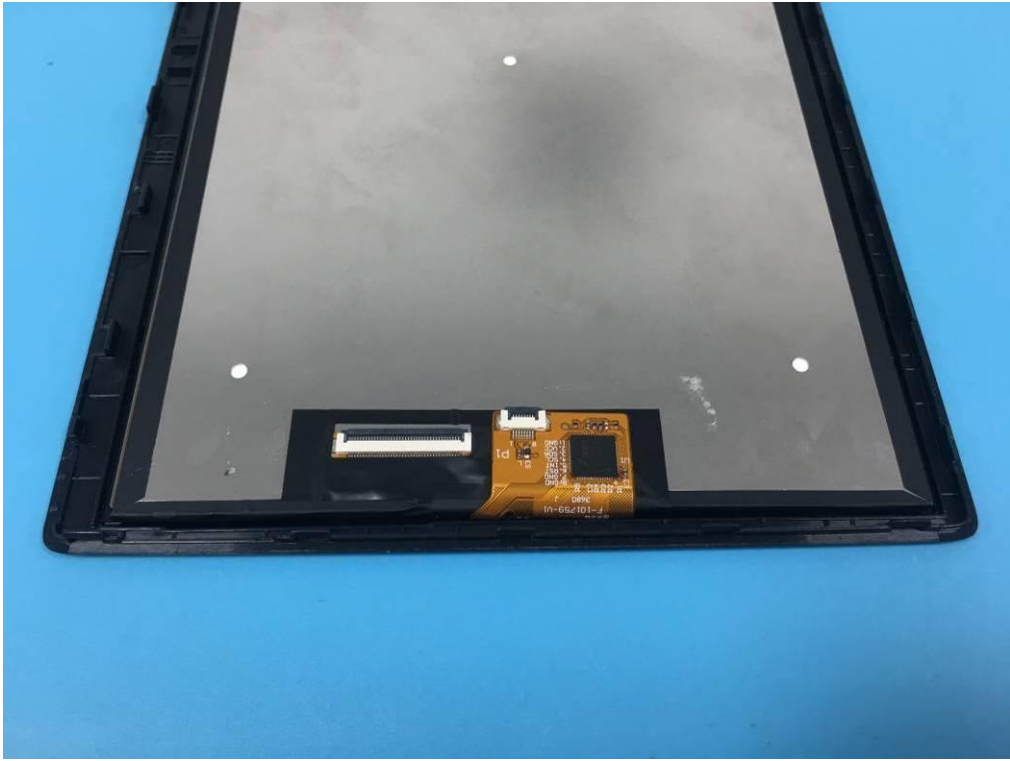

# EXHIBIT C - EUT INTERNAL PHOTOGRAPHS

GPS Antenna

**Wi-Fi/Bluetooth Chip**