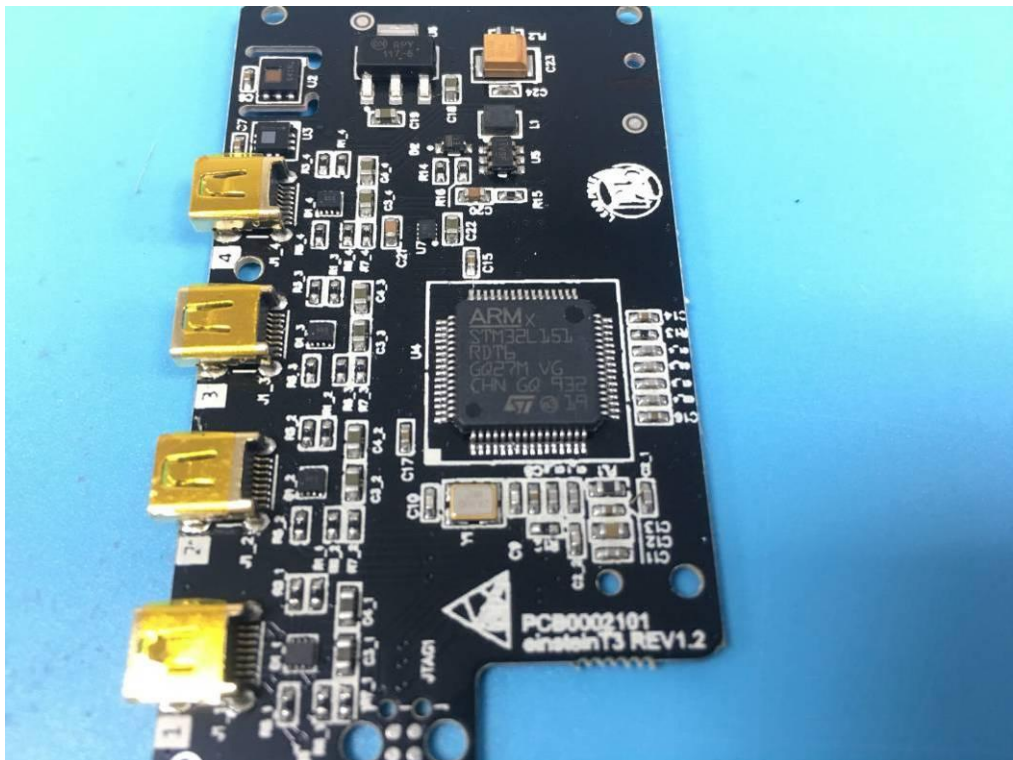

# EXHIBIT C - EUT INTERNAL PHOTOGRAPHS

GPS Antenna

**Wi-Fi/Bluetooth Chip**