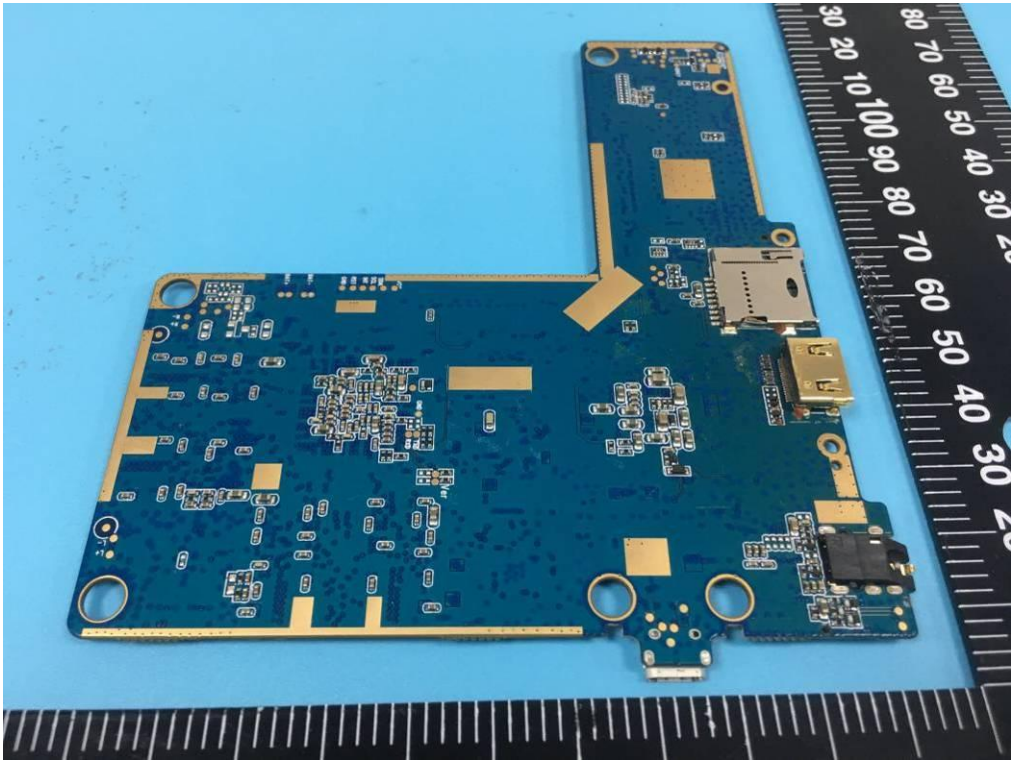

# EXHIBIT C - EUT INTERNAL PHOTOGRAPHS

GPS Antenna

**Wi-Fi/Bluetooth Chip**