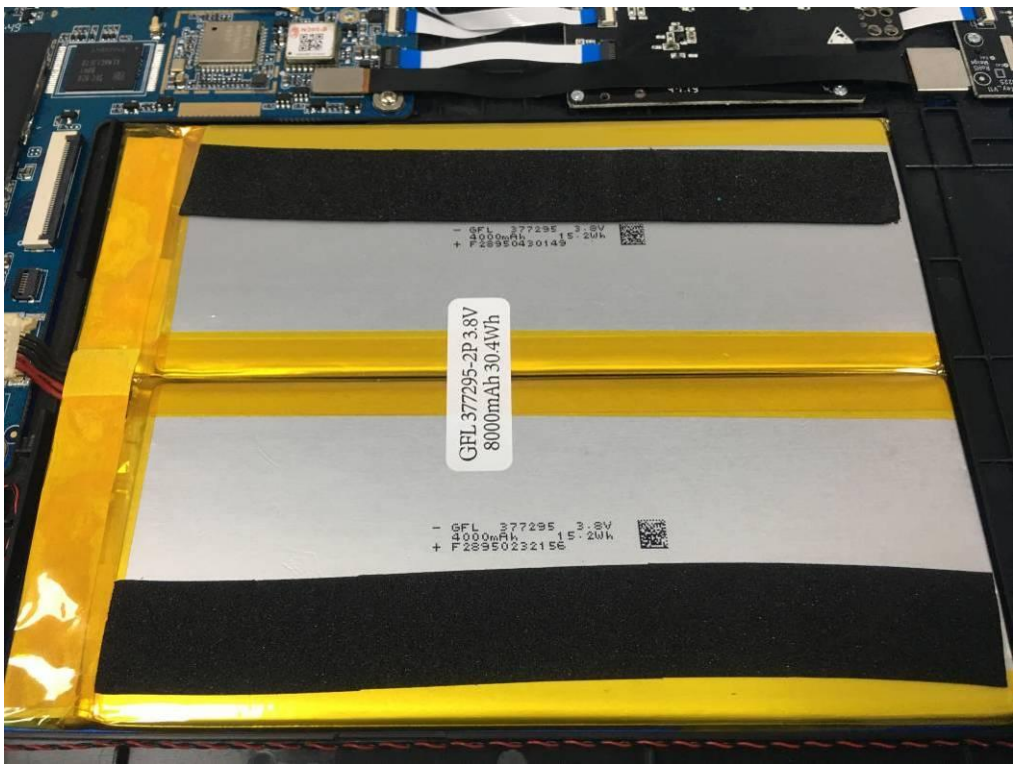

# EXHIBIT C - EUT INTERNAL PHOTOGRAPHS

GPS Antenna

**Wi-Fi/Bluetooth Chip**