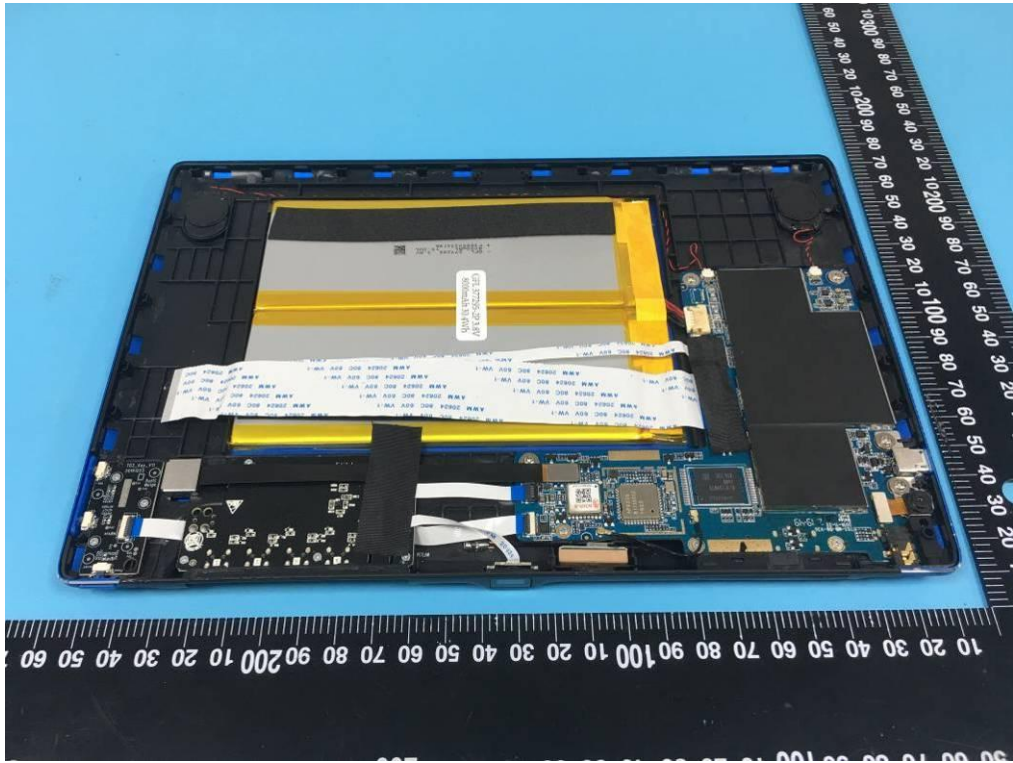

# EXHIBIT C - EUT INTERNAL PHOTOGRAPHS

GPS Antenna

**Wi-Fi/Bluetooth Chip**