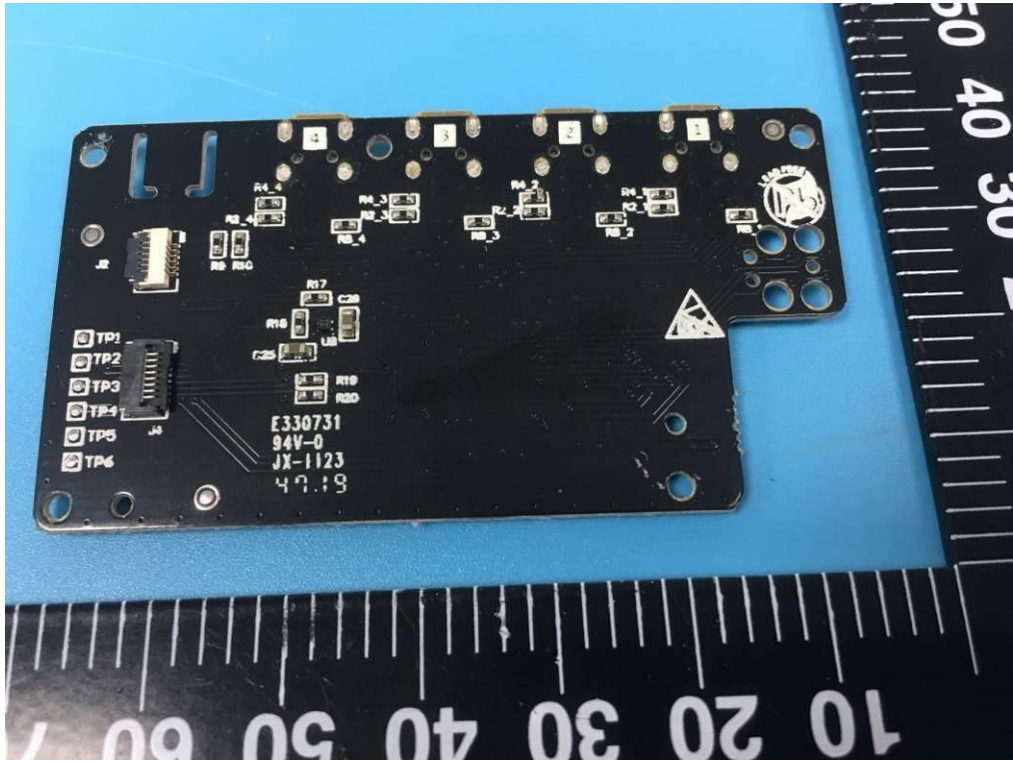

# EXHIBIT C - EUT INTERNAL PHOTOGRAPHS

GPS Antenna

**Wi-Fi/Bluetooth Chip**