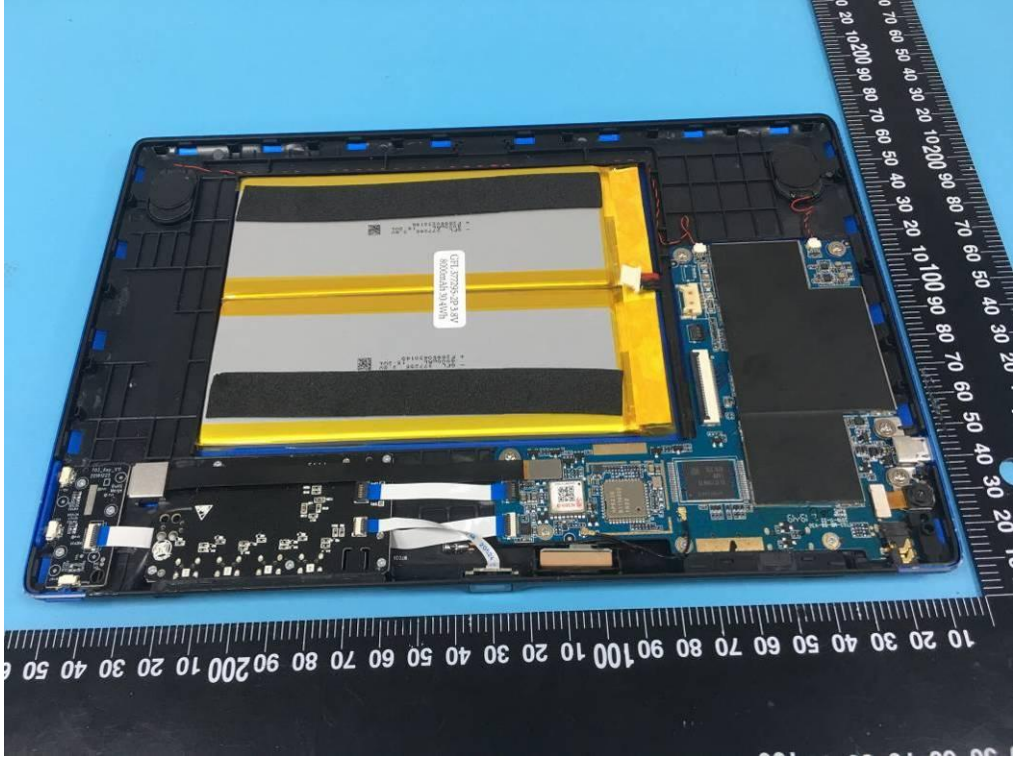

# EXHIBIT C - EUT INTERNAL PHOTOGRAPHS

GPS Antenna

**Wi-Fi/Bluetooth Chip**