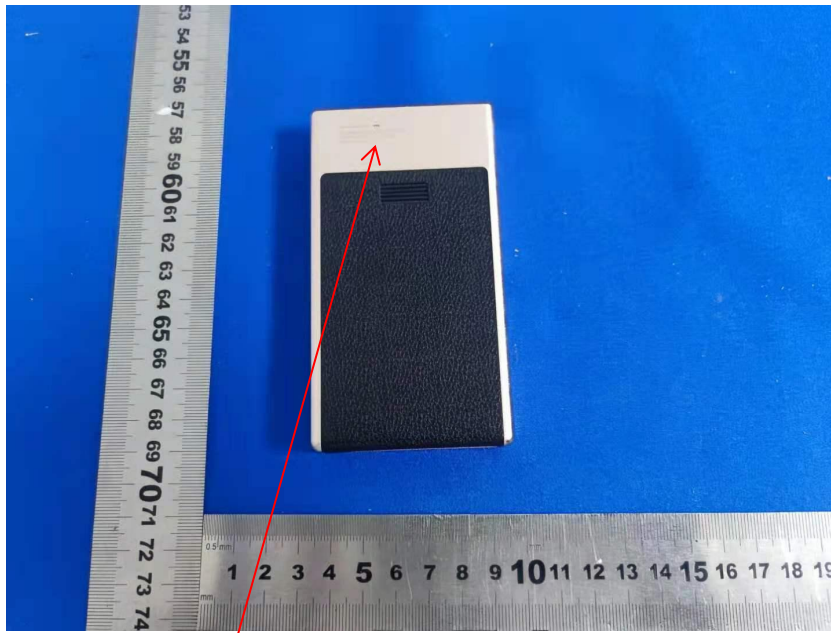

## Label and Label Location

FCC ID:2ATP3-HM901R

L\*W: 10mm\*5mm

White label and black font