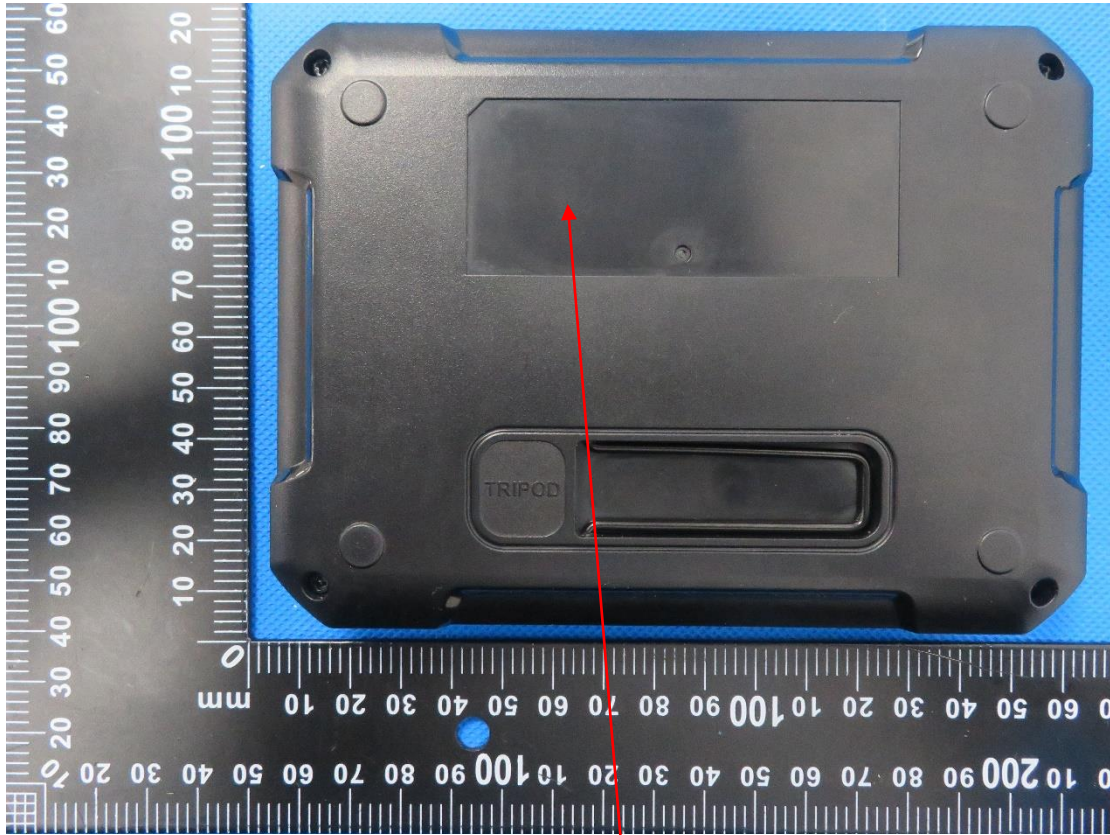

Label & label location

10mm*20mm

FCC ID:2ATOXF900TX