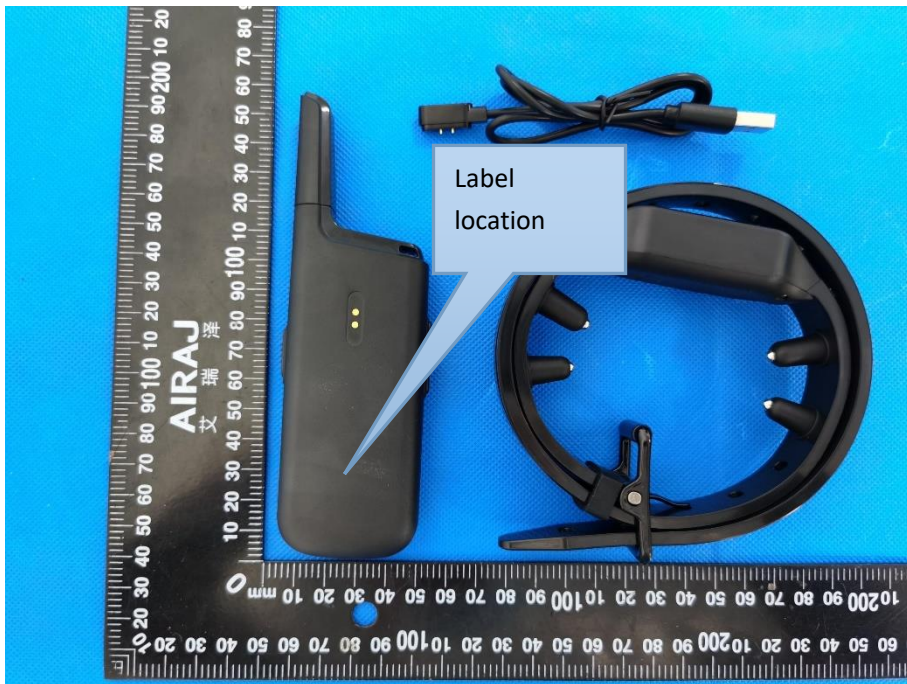

Label & label location

20mm*10mm

FCC ID:2ATOX-T330