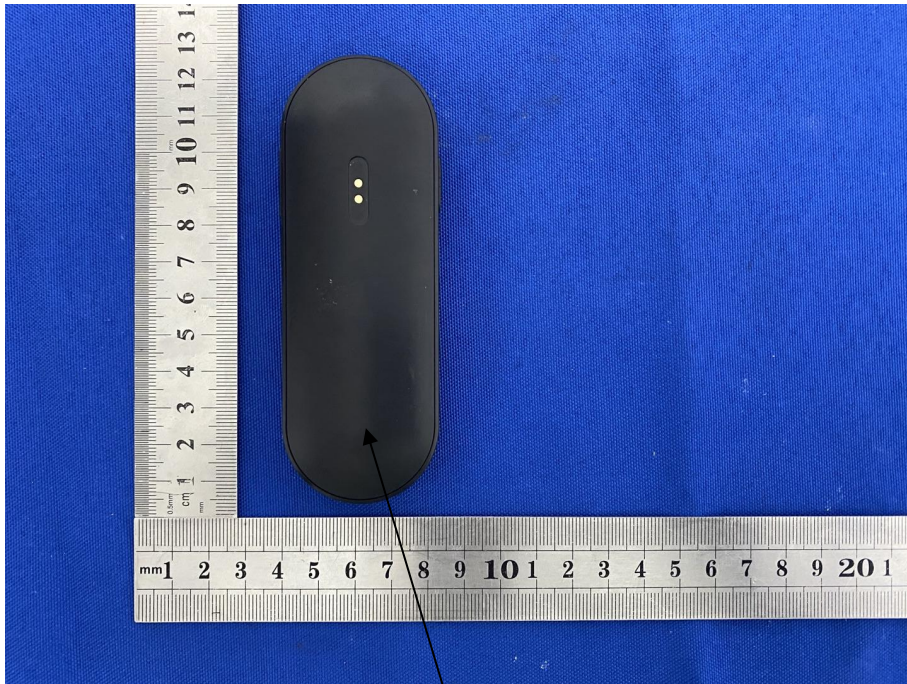

## Label & label location

remote dog training collar  
FCC ID: 2ATOX-T200