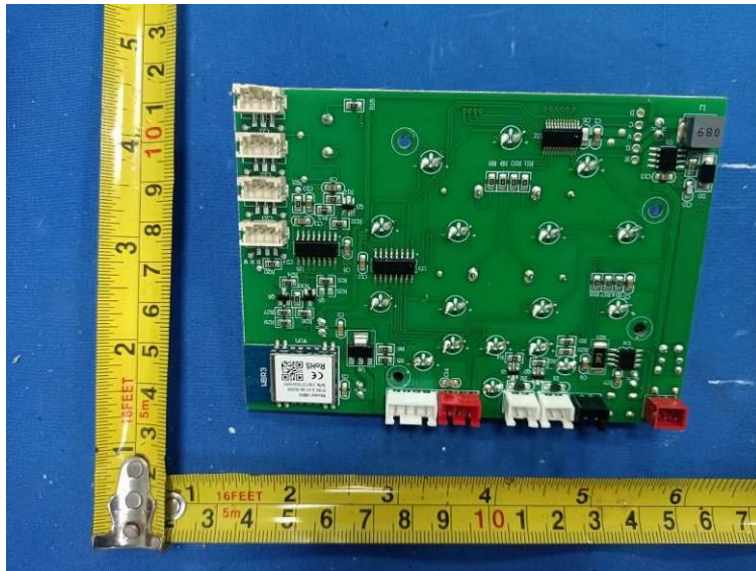

Internal Photos of the EUT

2.4G WIFI PCB
Antenna