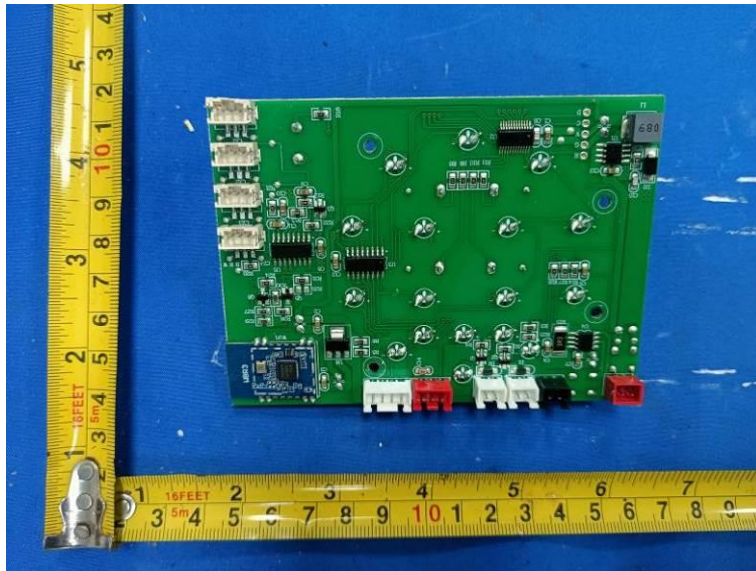

Internal Photos of the EUT

2.4G WIFI PCB
Antenna