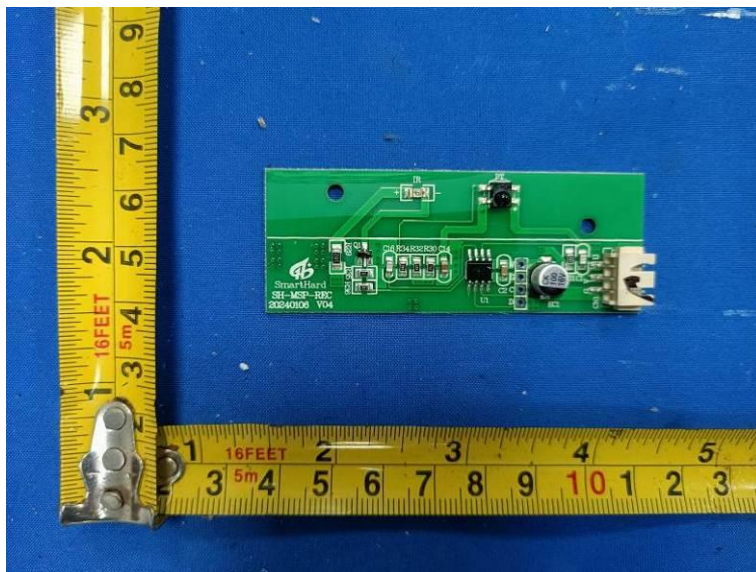

Internal Photos of the EUT

2.4G WIFI PCB
Antenna