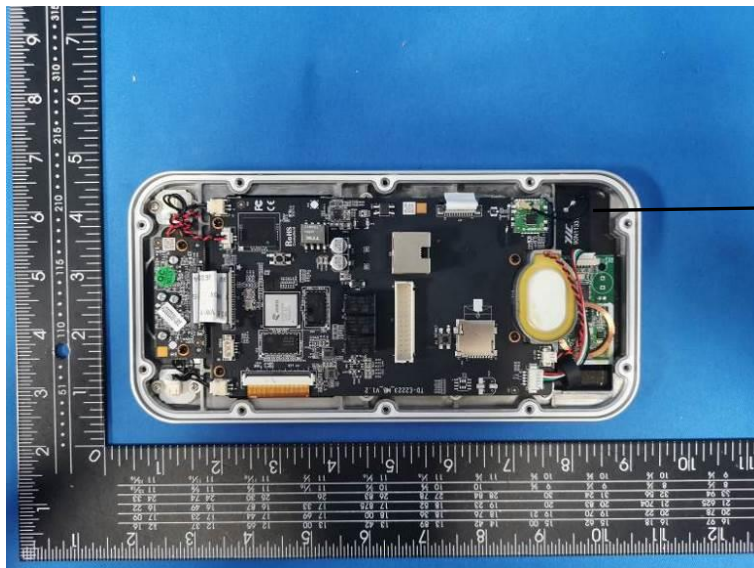

# Internal Photos of the EUT

Photo 1

Photo 2

2.4G WIFI  
PIFA Antenna

Photo 3

Photo 4

Photo 5

Photo 6