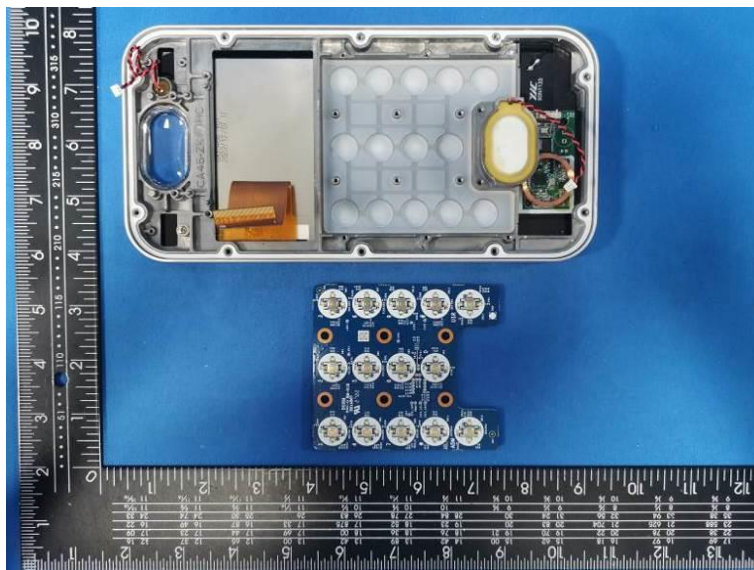

# Internal Photos of the EUT

Photo 1

Photo 2

2.4G WIFI  
PIFA Antenna

Photo 3

Photo 4

Photo 5

Photo 6

Photo 7

Photo 8

Photo 9

Photo 10

Photo 11

Photo 12

Photo 13

Photo 14

Photo 15

Photo 16

13.56MHz  
Internal Antenna

Photo 17

Photo 18

Photo 19