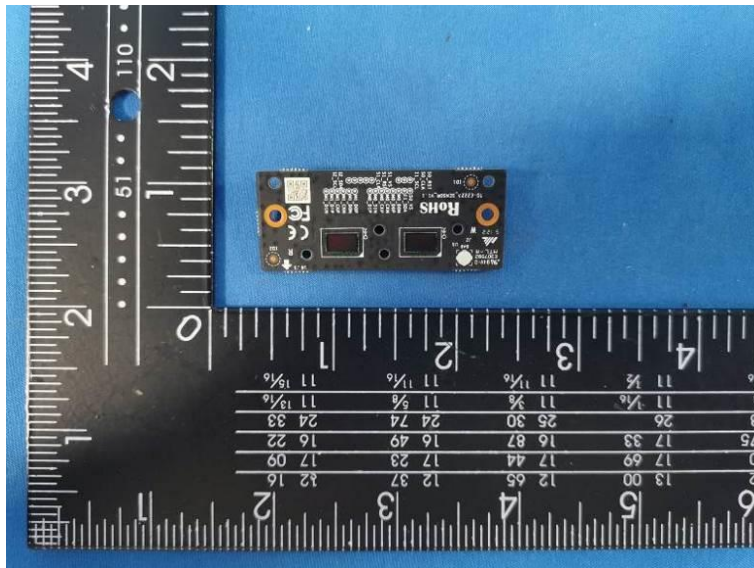

# Internal Photos of the EUT

Photo 1

Photo 2

2.4G WIFI  
PIFA Antenna

Photo 3

Photo 4

Photo 5

Photo 6

Photo 15

Photo 16

13.56MHz  
Internal Antenna

Photo 17

Photo 18

Photo 19