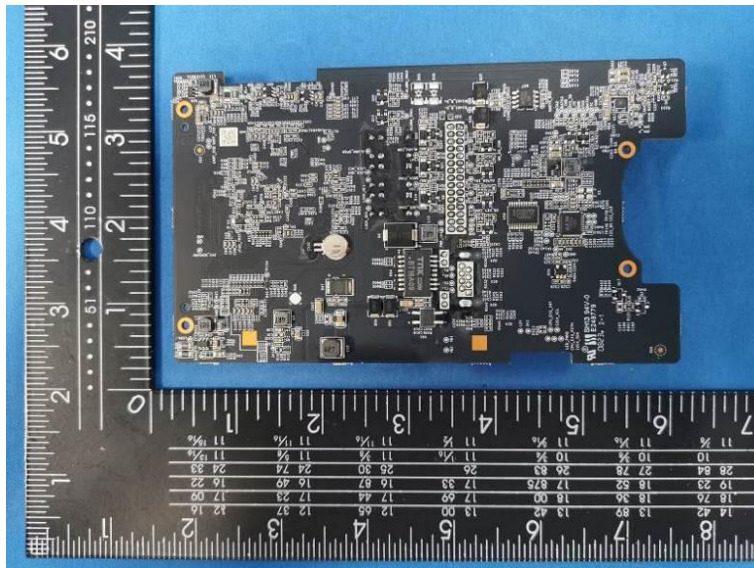

# Internal Photos of the EUT

Photo 1

Photo 2

2.4G WIFI  
PIFA Antenna

Photo 3

Photo 4

Photo 5

Photo 6

Photo 7

Photo 8

Photo 9

Photo 10

Photo 11

Photo 12

Photo 13

Photo 14

Photo 15

Photo 16

13.56MHz  
Internal Antenna

Photo 17

Photo 18

Photo 19