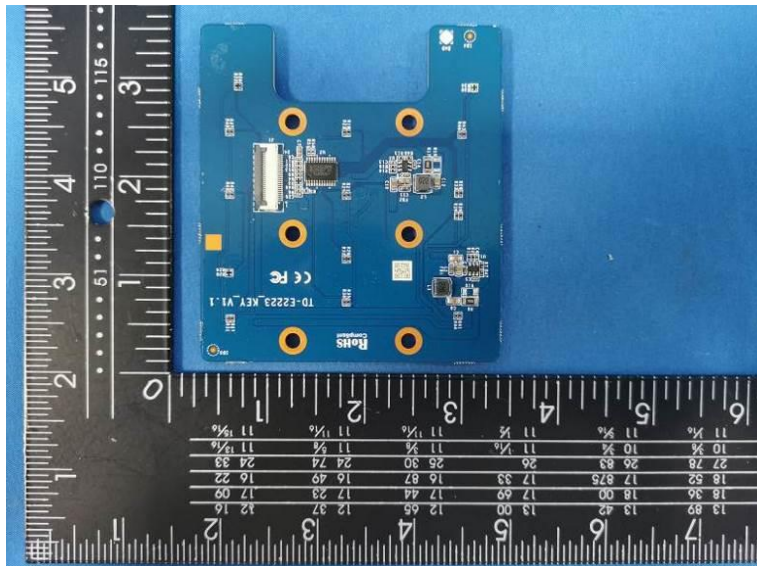

# Internal Photos of the EUT

Photo 1

Photo 2

2.4G WIFI  
PIFA Antenna

Photo 3

Photo 4

Photo 5

Photo 6

Photo 7

Photo 8

Photo 9

Photo 10

Photo 11

Photo 12

Photo 13

Photo 14

Photo 15

Photo 16

13.56MHz  
Internal Antenna

Photo 17

Photo 18

Photo 19