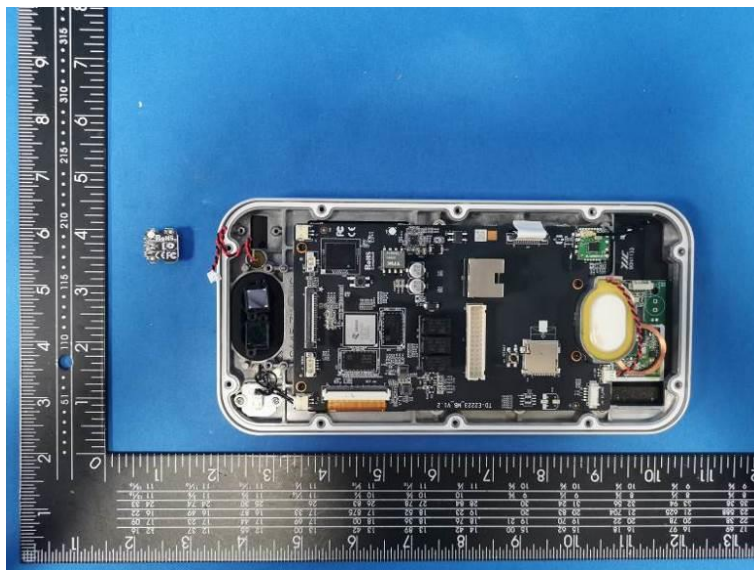

# Internal Photos of the EUT

Photo 1

Photo 2

2.4G WIFI  
PIFA Antenna

Photo 3

Photo 4

Photo 5

Photo 6