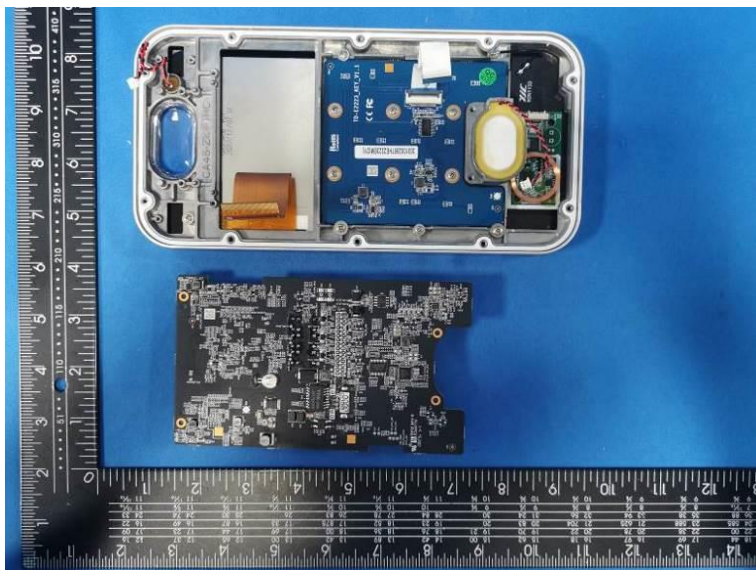

# Internal Photos of the EUT

Photo 1

Photo 2

2.4G WIFI  
PIFA Antenna

Photo 3

Photo 4

Photo 5

Photo 6

Photo 7

Photo 8

Photo 9

Photo 10

Photo 11

Photo 12

Photo 13

Photo 14

Photo 15

Photo 16

13.56MHz  
Internal Antenna

Photo 17

Photo 18

Photo 19