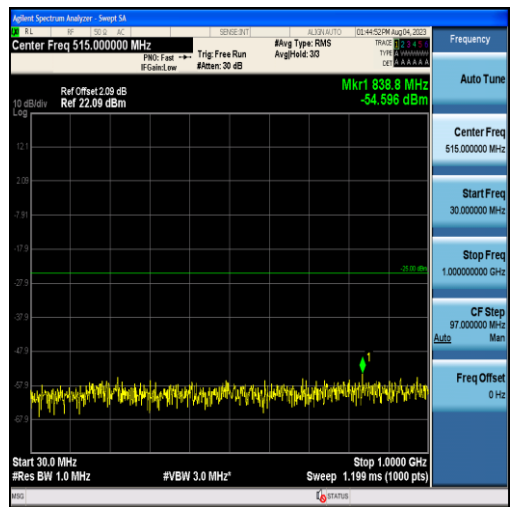

Band41-15MHz-QPSK-41515-75RB#0-Range1:30~1000MHz