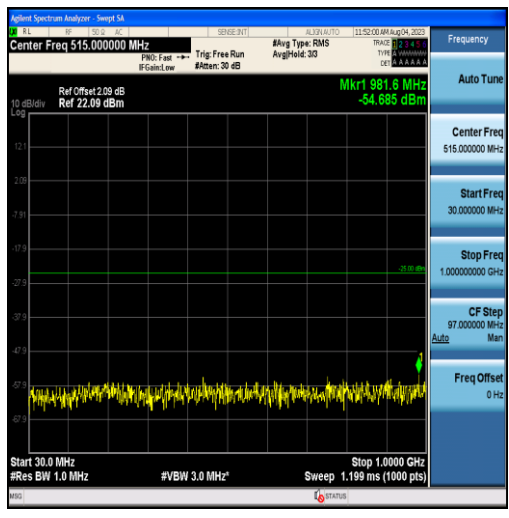

Band38-20MHz-16QAM-38000-100RB#0-Range1:30~1000MHz