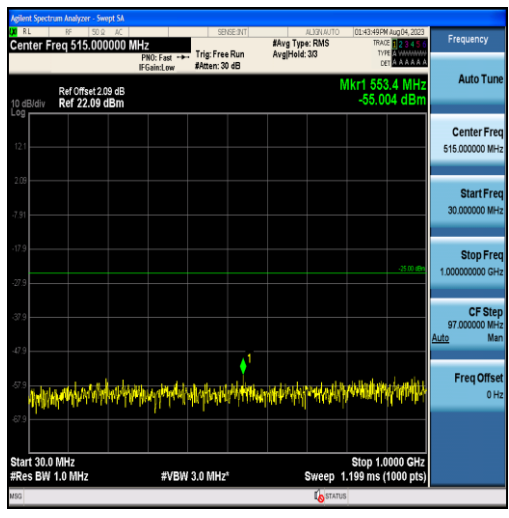

Band41-15MHz-16QAM-39725-75RB#0-Range1:30~1000MHz