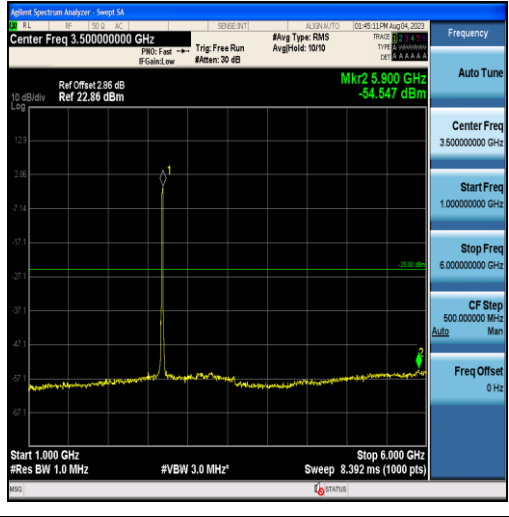

Band41-15MHz-16QAM-41515-75RB#0-Range2:1000~6000MHz