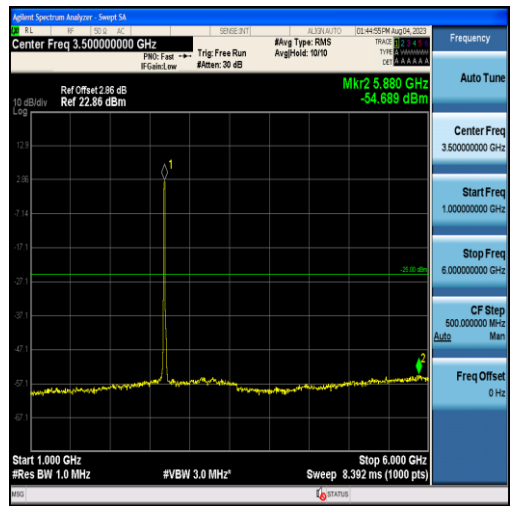

Band41-15MHz-16QAM-40620-75RB#0-Range1:30~1000MHz

Band41-15MHz-16QAM-40620-75RB#0-Range2:1000~6000MHz

Band41-15MHz-16QAM-40620-75RB#0-Range3:6000~27000MHz

Band41-15MHz-QPSK-41515-75RB#0-Range1:30~1000MHz