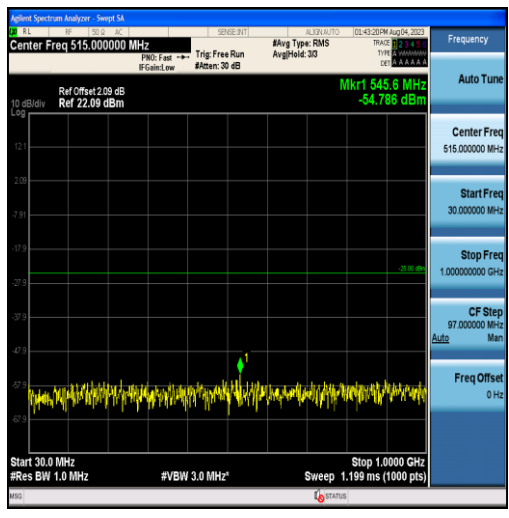

Band41-15MHz-QPSK-39725-75RB#0-Range1:30~1000MHz