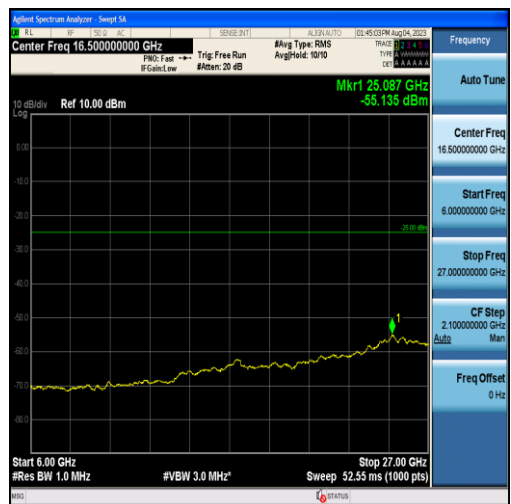

Band41-15MHz-QPSK-41515-75RB#0-Range3:6000~27000MHz