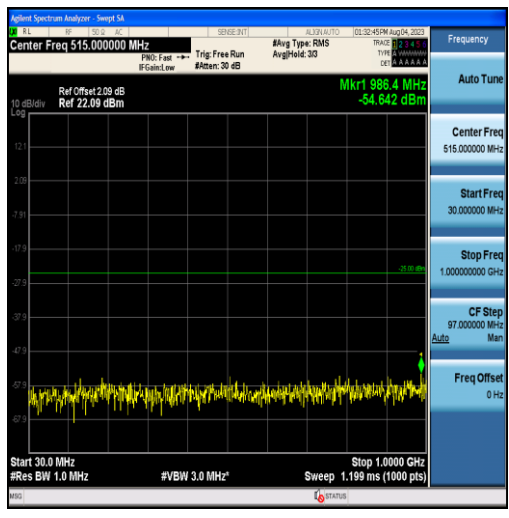

Band41-10MHz-16QAM-40620-50RB#0-Range1:30~1000MHz