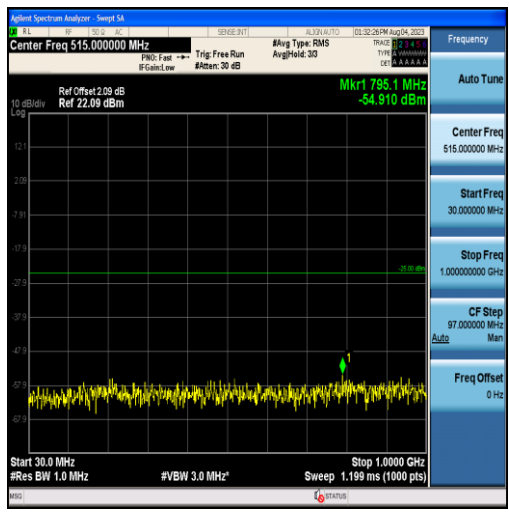

Band41-10MHz-QPSK-40620-50RB#0-Range1:30~1000MHz