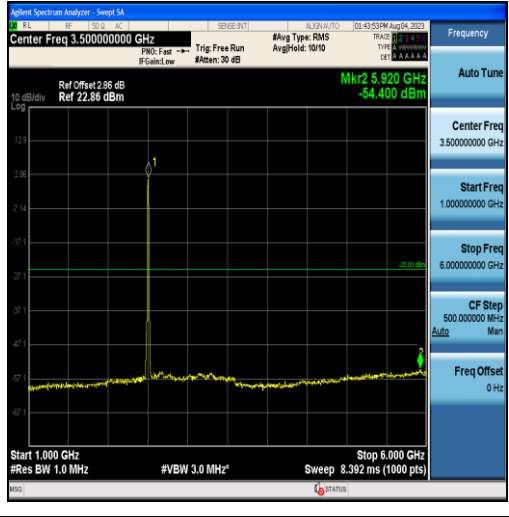

Band41-15MHz-16QAM-39725-75RB#0-Range2:1000~6000MHz