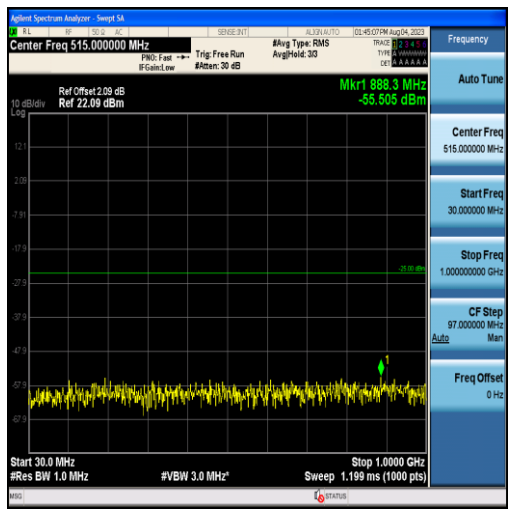

Band41-15MHz-16QAM-41515-75RB#0-Range1:30~1000MHz