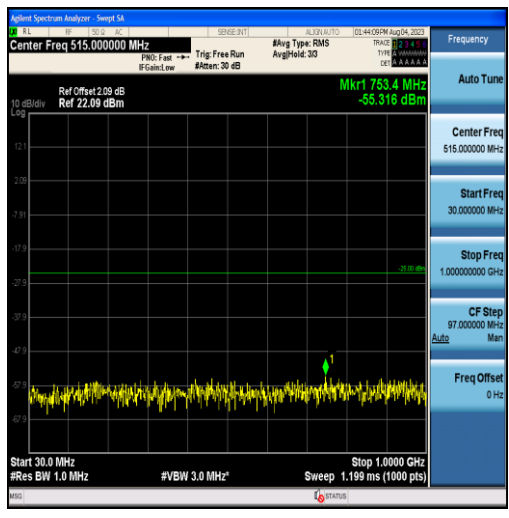

Band41-15MHz-QPSK-40620-75RB#0-Range1:30~1000MHz