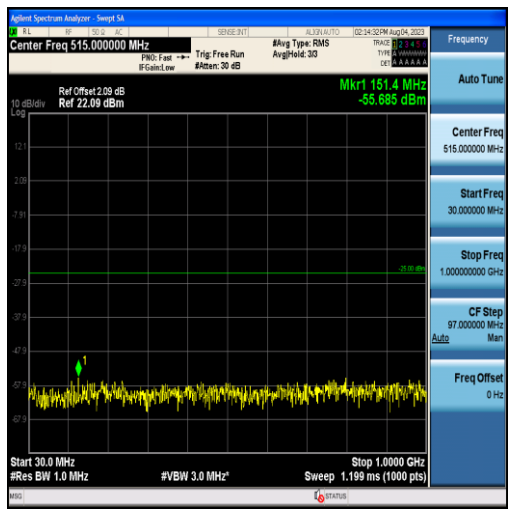

Band41-20MHz-16QAM-40620-100RB#0-Range1:30~1000MHz