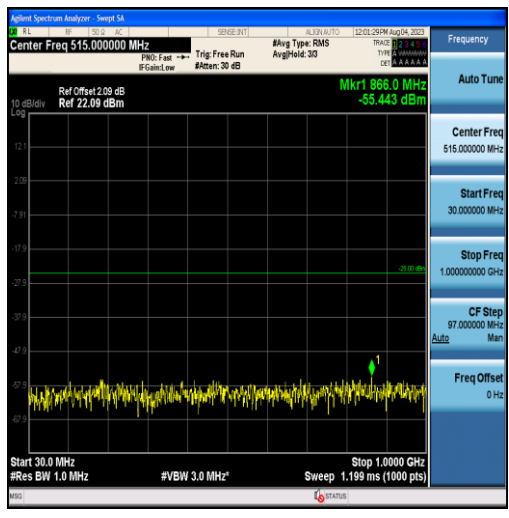

Band41-5MHz-16QAM-39675-25RB#0-Range1:30~1000MHz