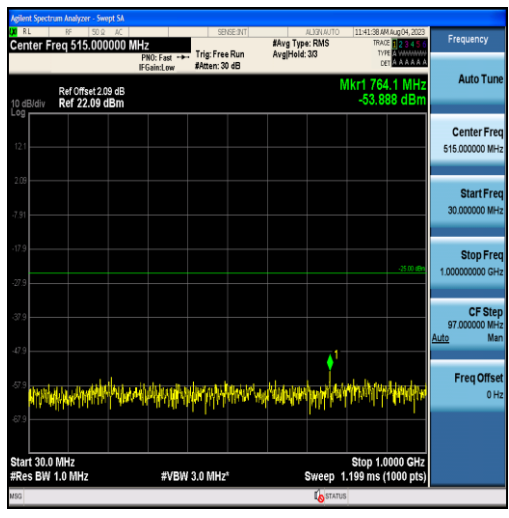

Band38-15MHz-16QAM-38000-75RB#0-Range3:6000~27000MHz

Band38-15MHz-QPSK-38175-75RB#0-Range1:30~1000MHz