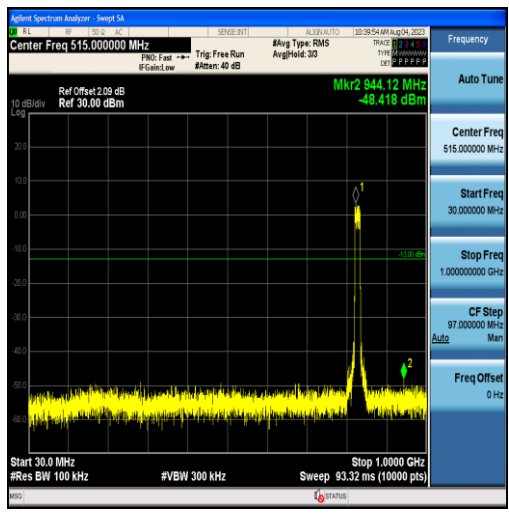

Band26-15MHz-16QAM-26765-75RB#0-Range2:1000~10000MHz

Band26-15MHz-QPSK-26865-75RB#0-Range1:30~1000MHz