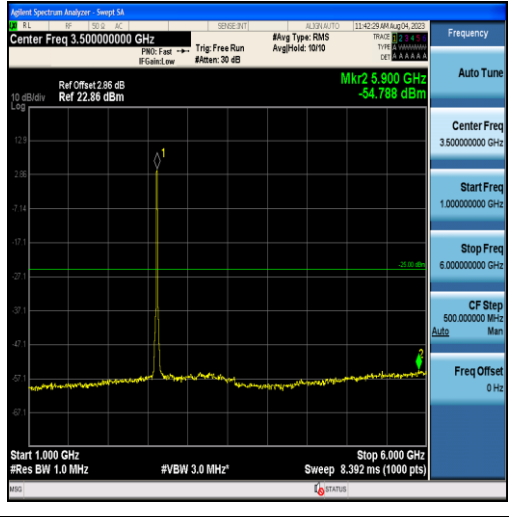

Band38-15MHz-16QAM-38175-75RB#0-Range1:30~1000MHz

Band38-15MHz-16QAM-38175-75RB#0-Range2:1000~6000MHz