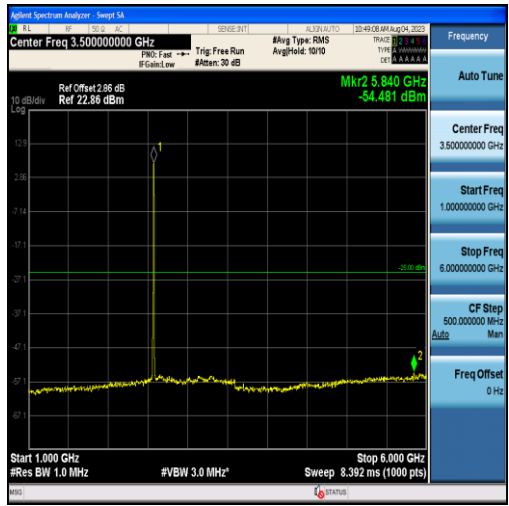

Band38-5MHz-QPSK-37775-25RB#0-Range1:30~1000MHz

Band38-5MHz-QPSK-37775-25RB#0-Range2:1000~6000MHz