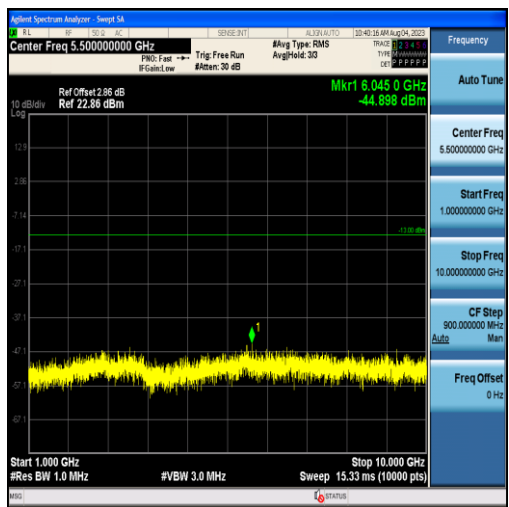

Band26-15MHz-QPSK-26915-75RB#0-Range1:30~1000MHz

Band26-15MHz-QPSK-26915-75RB#0-Range2:1000~10000MHz