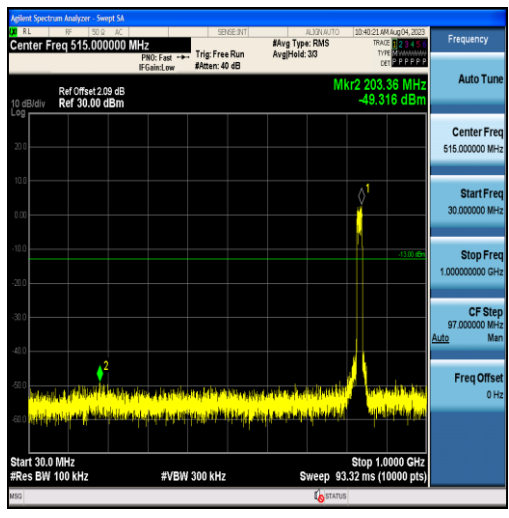

Band26-15MHz-16QAM-26865-75RB#0-Range1:30~1000MHz

Band26-15MHz-16QAM-26865-75RB#0-Range2:1000~10000MHz

Band26-15MHz-QPSK-26915-75RB#0-Range1:30~1000MHz

Band26-15MHz-QPSK-26915-75RB#0-Range2:1000~10000MHz