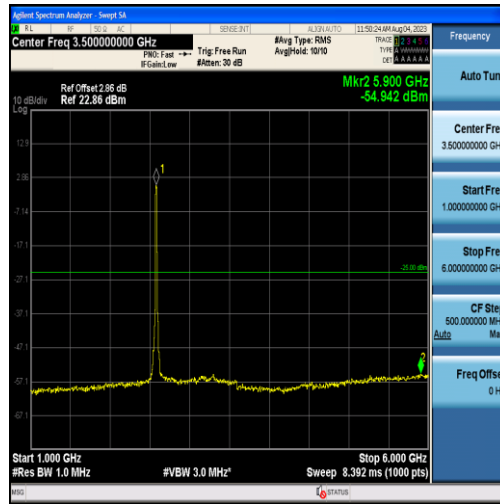

Band38-15MHz-16QAM-38175-75RB#0-Range1:30~1000MHz

Band38-15MHz-16QAM-38175-75RB#0-Range2:1000~6000MHz

Band38-15MHz-16QAM-38175-75RB#0-Range3:6000~27000MHz

Band38-20MHz-QPSK-37850-100RB#0-Range1:30~1000MHz