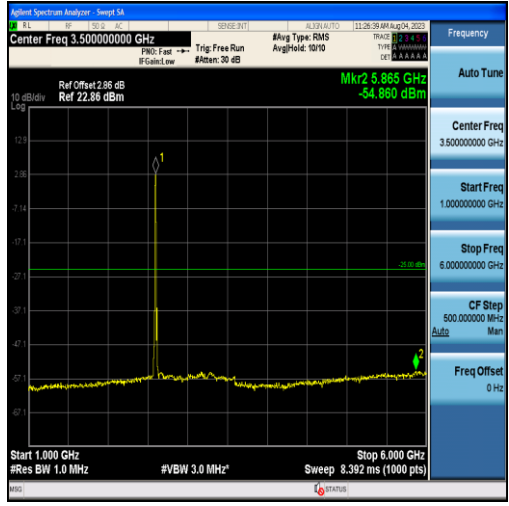

Band38-10MHz-16QAM-38000-50RB#0-Range1:30~1000MHz

Band38-10MHz-16QAM-38000-50RB#0-Range2:1000~6000MHz