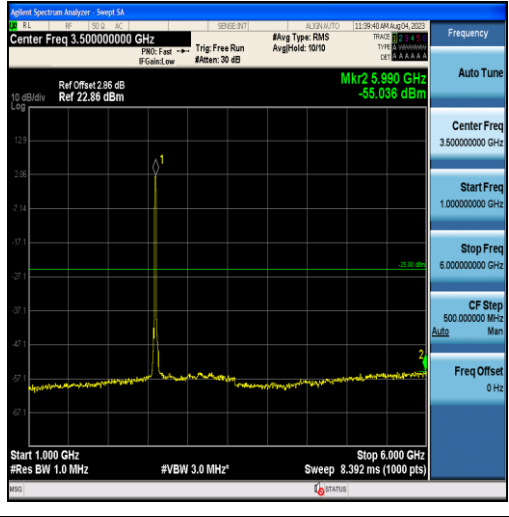

Band38-15MHz-16QAM-37825-75RB#0-Range1:30~1000MHz

Band38-15MHz-16QAM-37825-75RB#0-Range2:1000~6000MHz

Band38-15MHz-16QAM-37825-75RB#0-Range3:6000~27000MHz

Band38-15MHz-QPSK-38000-75RB#0-Range1:30~1000MHz