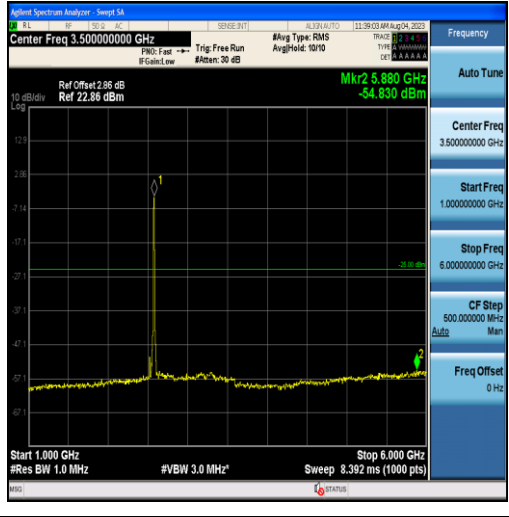

Band38-15MHz-16QAM-37825-75RB#0-Range1:30~1000MHz

Band38-15MHz-16QAM-37825-75RB#0-Range2:1000~6000MHz