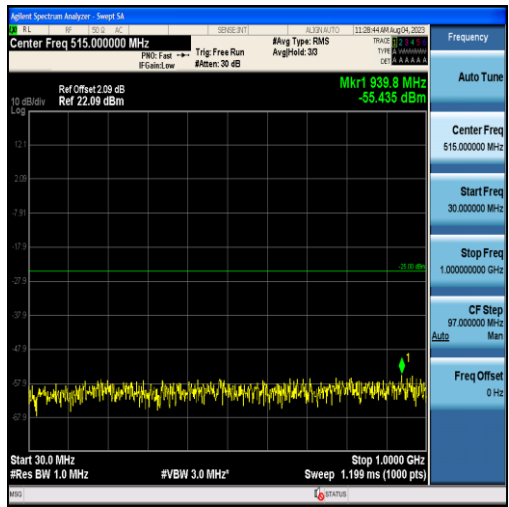

Band38-10MHz-QPSK-38200-50RB#0-Range3:6000~27000MHz

Band38-10MHz-16QAM-38200-50RB#0-Range1:30~1000MHz