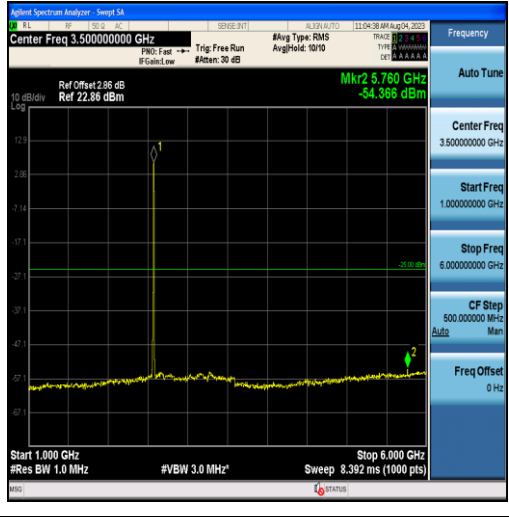

Band38-5MHz-16QAM-37775-25RB#0-Range1:30~1000MHz

Band38-5MHz-16QAM-37775-25RB#0-Range2:1000~6000MHz