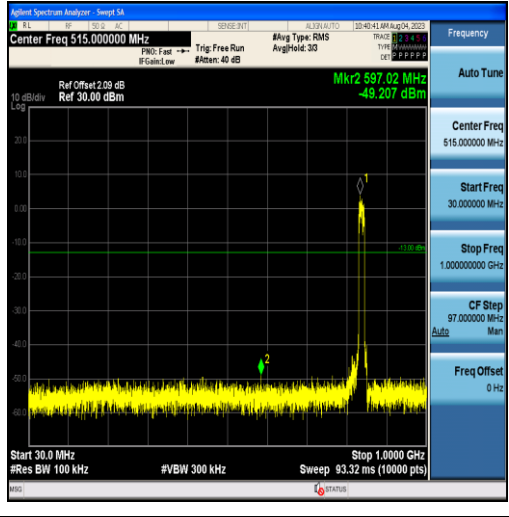

Band26-15MHz-16QAM-26915-75RB#0-Range1:30~1000MHz

Band26-15MHz-16QAM-26915-75RB#0-Range2:1000~10000MHz

Band26-15MHz-QPSK-26965-75RB#0-Range1:30~1000MHz

Band26-15MHz-QPSK-26965-75RB#0-Range2:1000~10000MHz