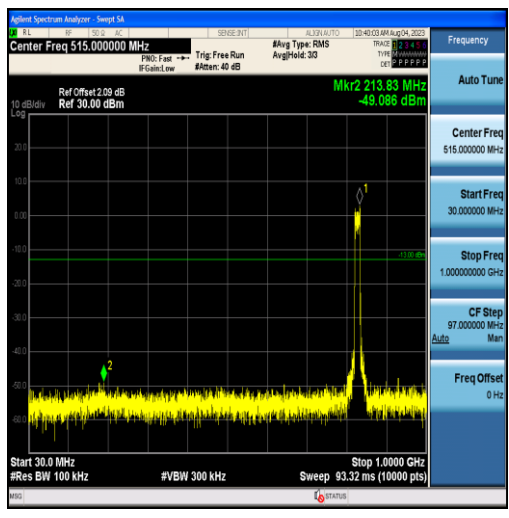

Band26-15MHz-16QAM-26765-75RB#0-Range1:30~1000MHz

Band26-15MHz-16QAM-26765-75RB#0-Range2:1000~10000MHz

Band26-15MHz-QPSK-26865-75RB#0-Range1:30~1000MHz

Band26-15MHz-QPSK-26865-75RB#0-Range2:1000~10000MHz