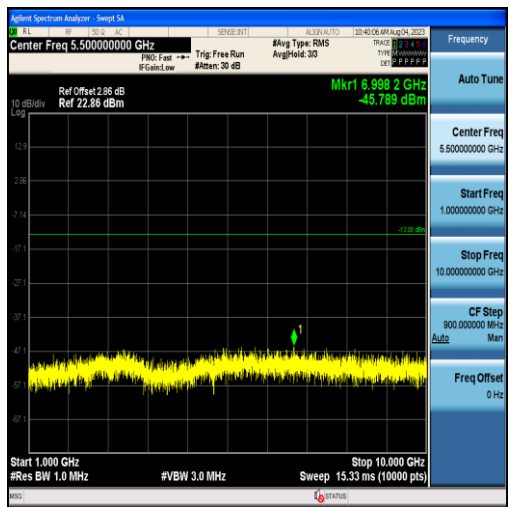

Band26-15MHz-16QAM-26865-75RB#0-Range1:30~1000MHz

Band26-15MHz-16QAM-26865-75RB#0-Range2:1000~10000MHz