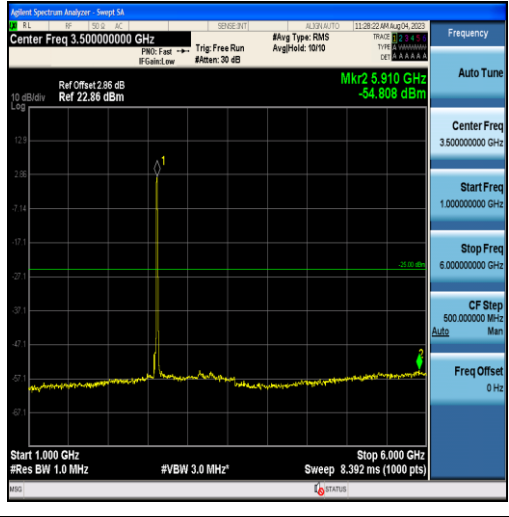

Band38-10MHz-16QAM-38000-50RB#0-Range1:30~1000MHz

Band38-10MHz-16QAM-38000-50RB#0-Range2:1000~6000MHz

Band38-10MHz-16QAM-38000-50RB#0-Range3:6000~27000MHz

Band38-10MHz-QPSK-38200-50RB#0-Range1:30~1000MHz