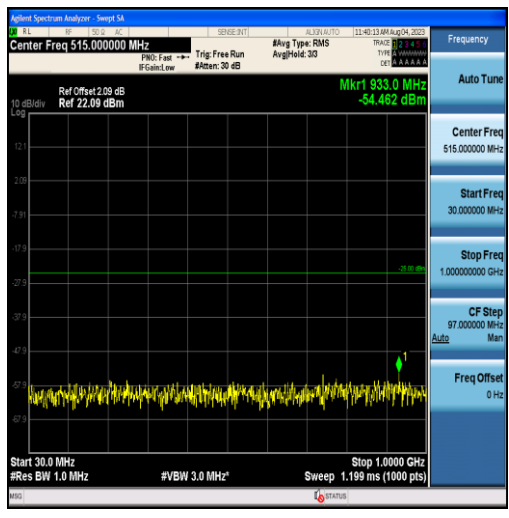

Band38-15MHz-QPSK-38000-75RB#0-Range3:6000~27000MHz

Band38-15MHz-16QAM-38000-75RB#0-Range1:30~1000MHz