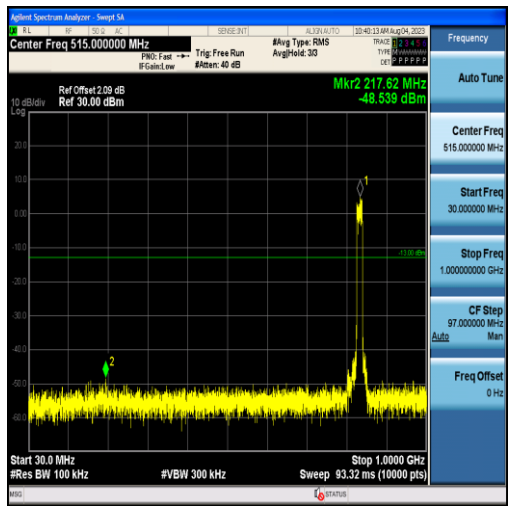

Band26-15MHz-16QAM-26865-75RB#0-Range2:1000~10000MHz

Band26-15MHz-QPSK-26915-75RB#0-Range1:30~1000MHz