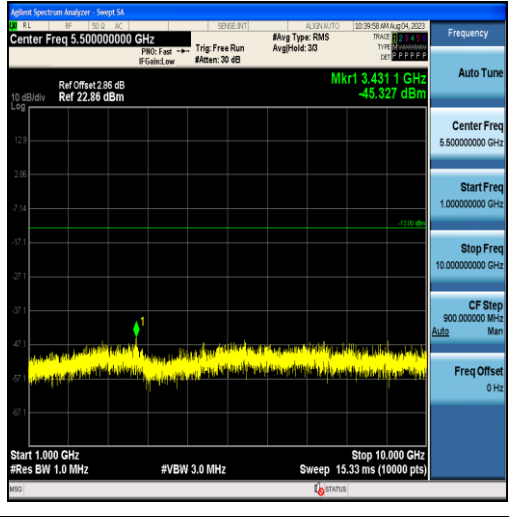

Band26-15MHz-QPSK-26865-75RB#0-Range1:30~1000MHz

Band26-15MHz-QPSK-26865-75RB#0-Range2:1000~10000MHz