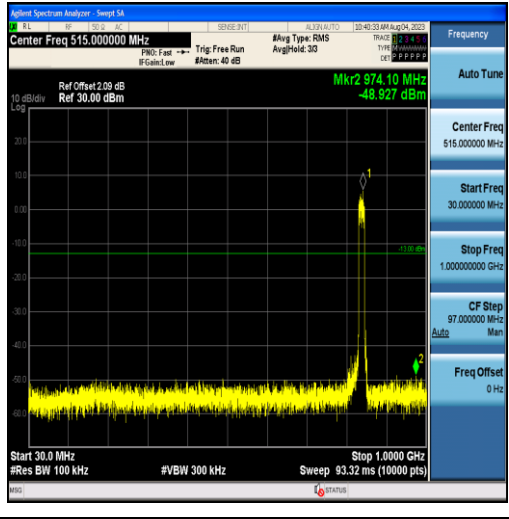

Band26-15MHz-16QAM-26915-75RB#0-Range2:1000~10000MHz

Band26-15MHz-QPSK-26965-75RB#0-Range1:30~1000MHz