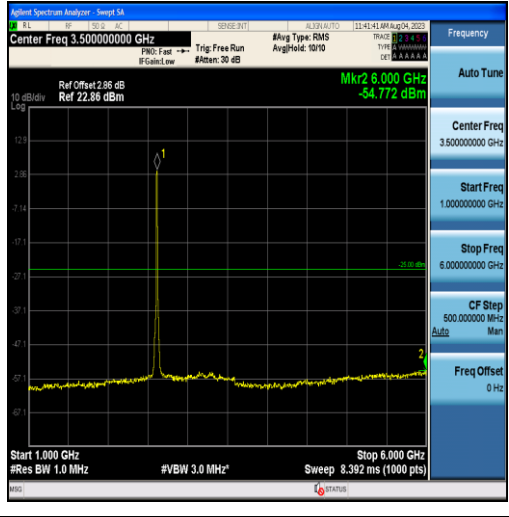

Band38-15MHz-QPSK-38175-75RB#0-Range1:30~1000MHz

Band38-15MHz-QPSK-38175-75RB#0-Range2:1000~6000MHz