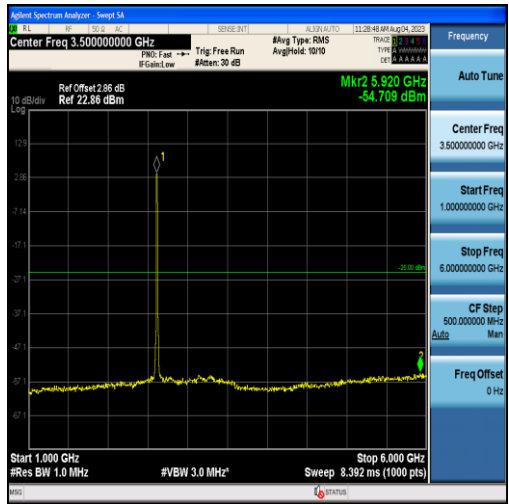

Band38-10MHz-16QAM-38200-50RB#0-Range1:30~1000MHz

Band38-10MHz-16QAM-38200-50RB#0-Range2:1000~6000MHz