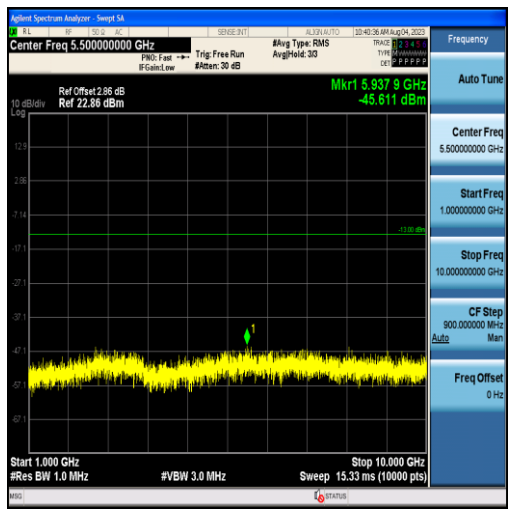

Band26-15MHz-QPSK-26965-75RB#0-Range1:30~1000MHz

Band26-15MHz-QPSK-26965-75RB#0-Range2:1000~10000MHz