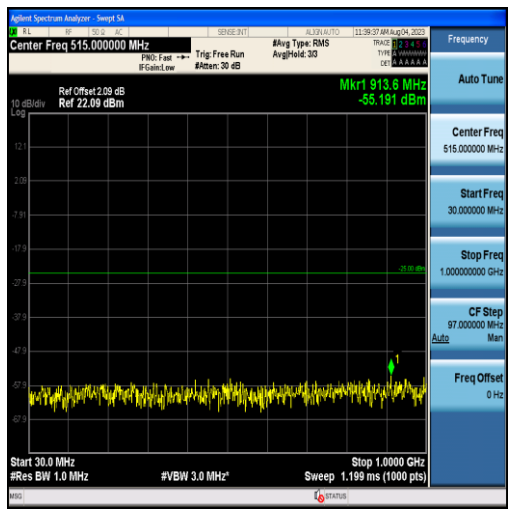

Band38-15MHz-16QAM-37825-75RB#0-Range1:30~1000MHz

Band38-15MHz-16QAM-37825-75RB#0-Range2:1000~6000MHz

Band38-15MHz-16QAM-37825-75RB#0-Range3:6000~27000MHz

Band38-15MHz-QPSK-38000-75RB#0-Range1:30~1000MHz