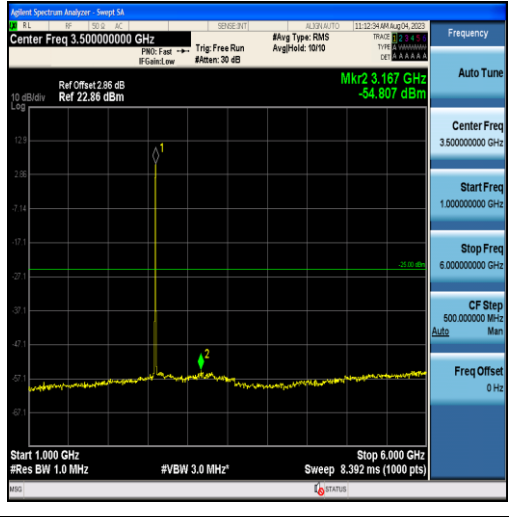

Band38-5MHz-16QAM-38000-25RB#0-Range1:30~1000MHz

Band38-5MHz-16QAM-38000-25RB#0-Range2:1000~6000MHz