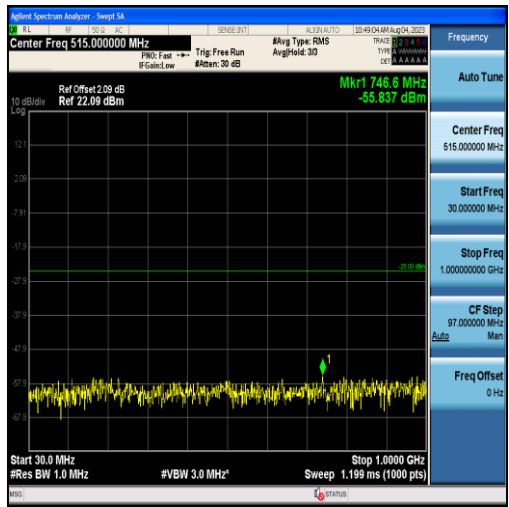

Band26-15MHz-16QAM-26965-75RB#0-Range2:1000~10000MHz

Band38-5MHz-QPSK-37775-25RB#0-Range1:30~1000MHz