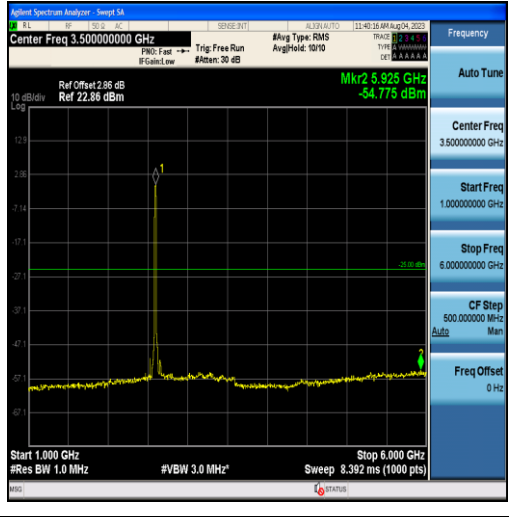

Band38-15MHz-16QAM-38000-75RB#0-Range1:30~1000MHz

Band38-15MHz-16QAM-38000-75RB#0-Range2:1000~6000MHz