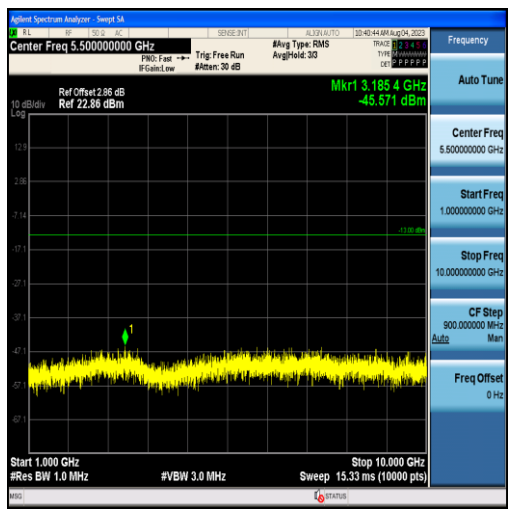

Band26-15MHz-16QAM-26965-75RB#0-Range1:30~1000MHz

Band26-15MHz-16QAM-26965-75RB#0-Range2:1000~10000MHz