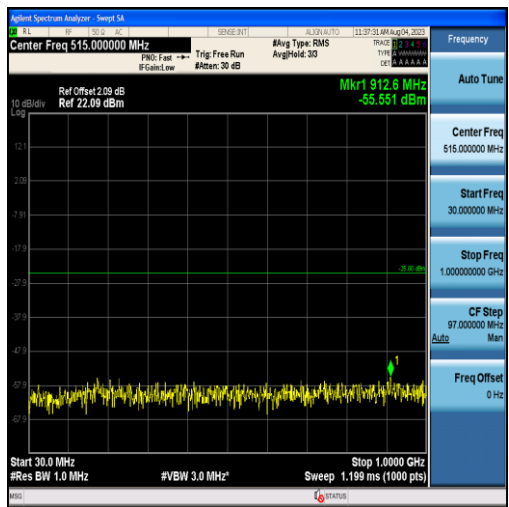

Band38-10MHz-16QAM-38200-50RB#0-Range3:6000~27000MHz

Band38-15MHz-QPSK-37825-75RB#0-Range1:30~1000MHz