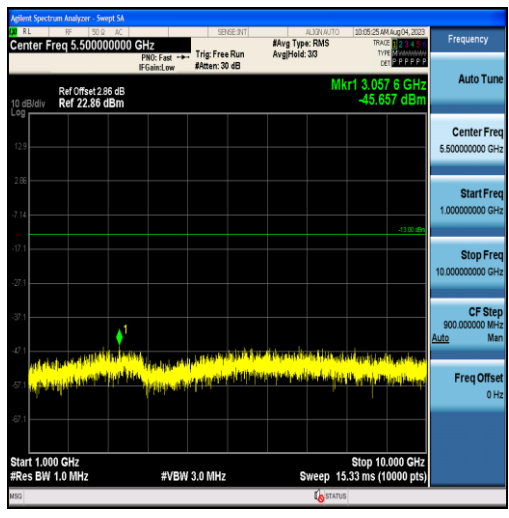

Band26-15MHz-QPSK-26765-75RB#0-Range1:30~1000MHz

Band26-15MHz-QPSK-26765-75RB#0-Range2:1000~10000MHz