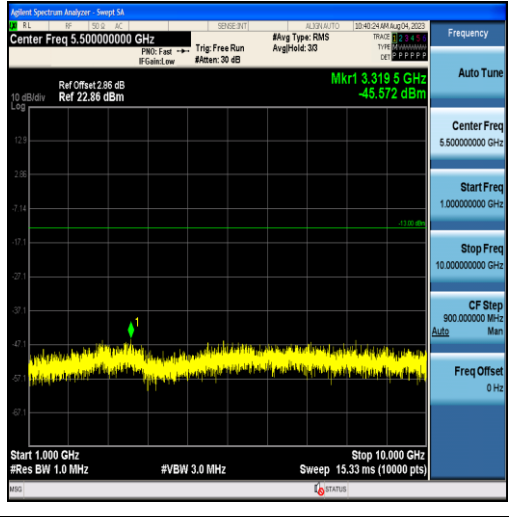

Band26-15MHz-16QAM-26915-75RB#0-Range1:30~1000MHz

Band26-15MHz-16QAM-26915-75RB#0-Range2:1000~10000MHz