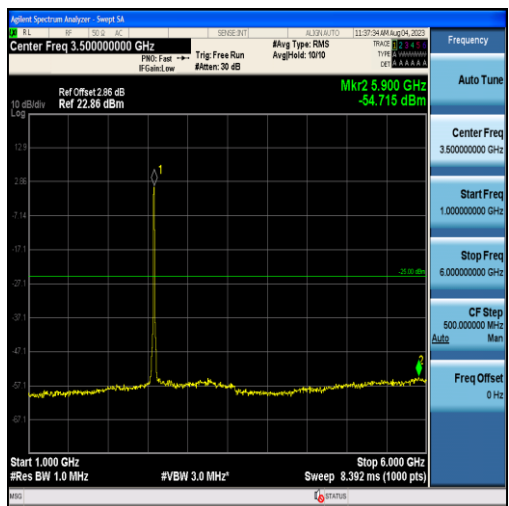

Band38-15MHz-QPSK-37825-75RB#0-Range1:30~1000MHz

Band38-15MHz-QPSK-37825-75RB#0-Range2:1000~6000MHz