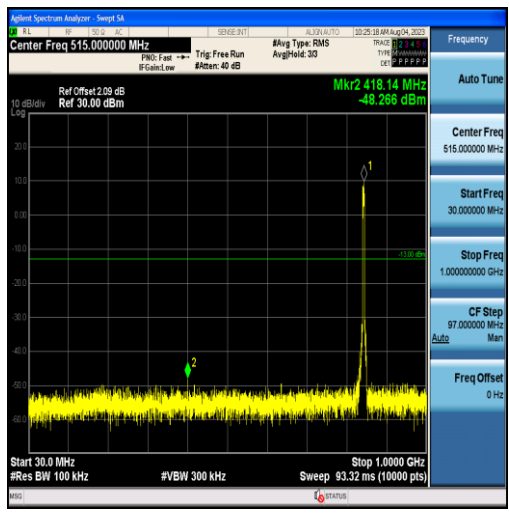

Band26-5MHz-16QAM-26915-25RB#0-Range2:1000~10000MHz

Band26-5MHz-QPSK-27015-25RB#0-Range1:30~1000MHz