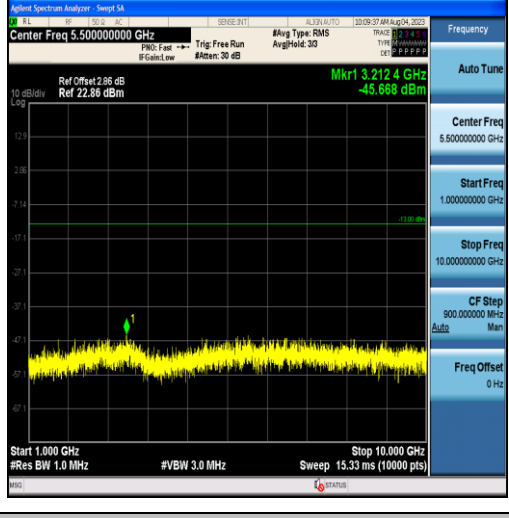

Band26-1.4MHz-16QAM-26915-6RB#0-Range1:30~1000MHz

Band26-1.4MHz-16QAM-26915-6RB#0-Range2:1000~10000MHz