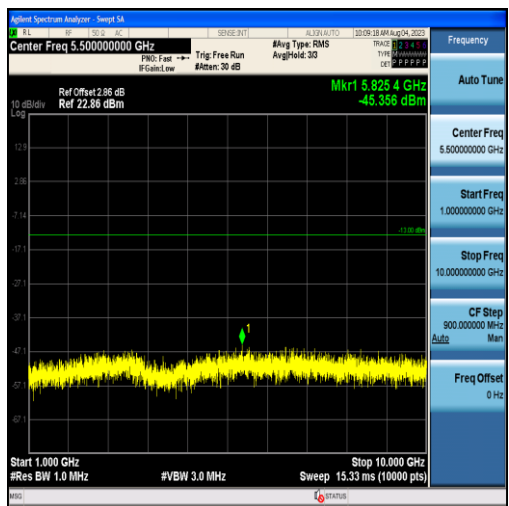

Band26-1.4MHz-16QAM-26797-6RB#0-Range1:30~1000MHz

Band26-1.4MHz-16QAM-26797-6RB#0-Range2:1000~10000MHz