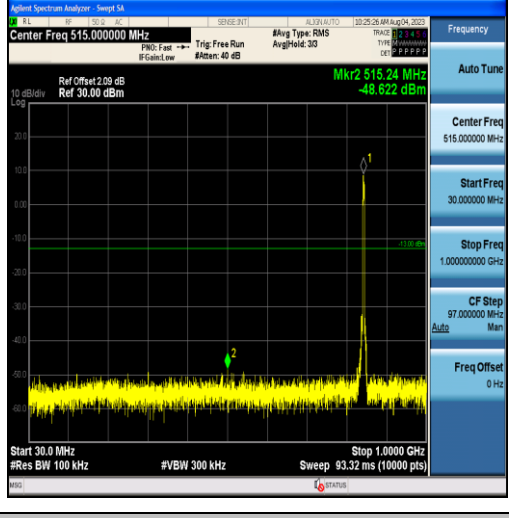

Band26-5MHz-QPSK-27015-25RB#0-Range2:1000~10000MHz

Band26-5MHz-16QAM-27015-25RB#0-Range1:30~1000MHz