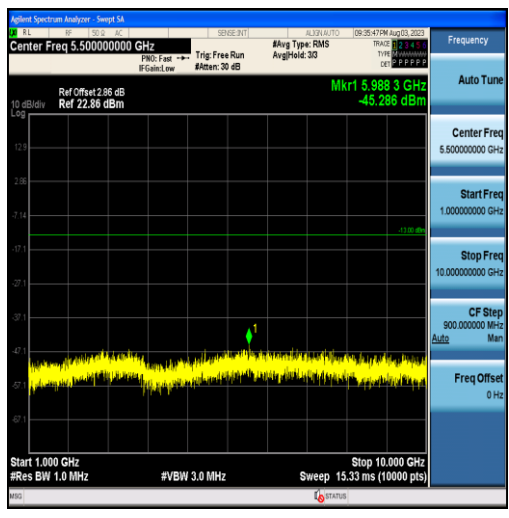

Band26-1.4MHz-16QAM-26740-6RB#0-Range1:30~1000MHz

Band26-1.4MHz-16QAM-26740-6RB#0-Range2:1000~10000MHz