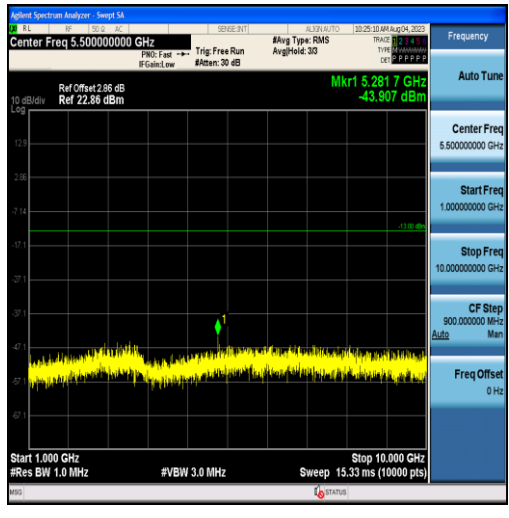

Band26-5MHz-16QAM-26815-25RB#0-Range1:30~1000MHz

Band26-5MHz-16QAM-26815-25RB#0-Range2:1000~10000MHz

Band26-5MHz-QPSK-26915-25RB#0-Range1:30~1000MHz

Band26-5MHz-QPSK-26915-25RB#0-Range2:1000~10000MHz

Band26-5MHz-16QAM-26915-25RB#0-Range1:30~1000MHz