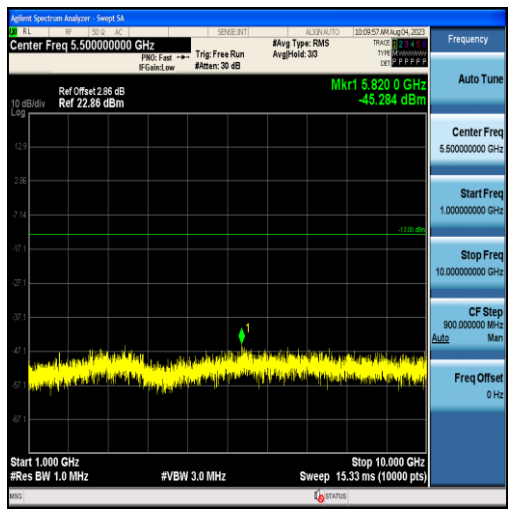

Band26-1.4MHz-16QAM-27033-6RB#0-Range1:30~1000MHz

Band26-1.4MHz-16QAM-27033-6RB#0-Range2:1000~10000MHz