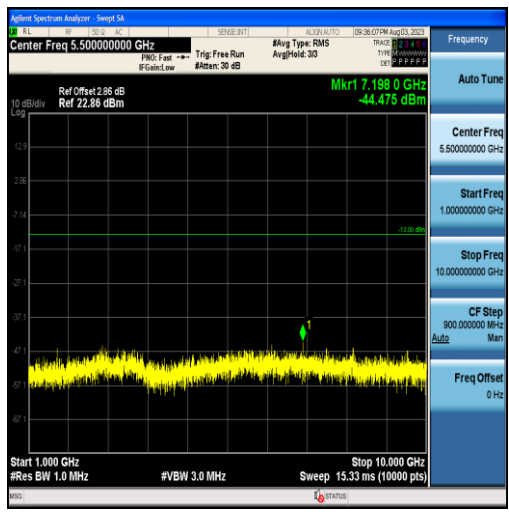

Band26-1.4MHz-16QAM-26783-6RB#0-Range1:30~1000MHz

Band26-1.4MHz-16QAM-26783-6RB#0-Range2:1000~10000MHz