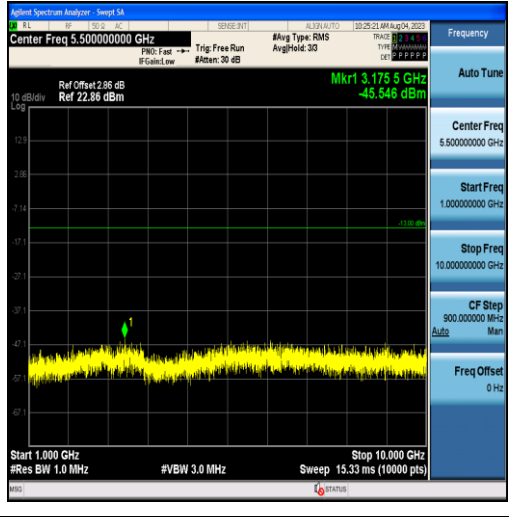

Band26-5MHz-QPSK-27015-25RB#0-Range1:30~1000MHz

Band26-5MHz-QPSK-27015-25RB#0-Range2:1000~10000MHz