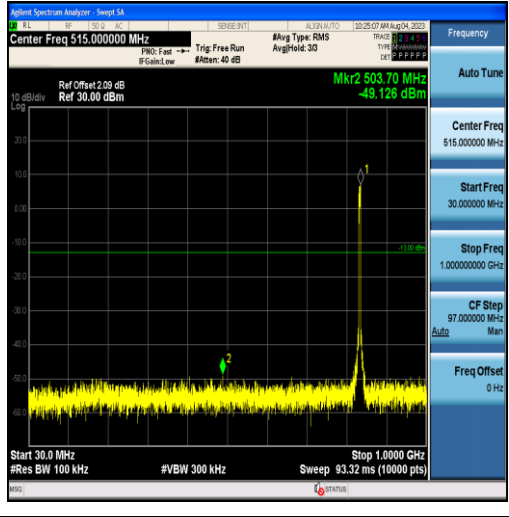

Band26-5MHz-16QAM-26815-25RB#0-Range1:30~1000MHz

Band26-5MHz-16QAM-26815-25RB#0-Range2:1000~10000MHz

Band26-5MHz-QPSK-26915-25RB#0-Range1:30~1000MHz

Band26-5MHz-QPSK-26915-25RB#0-Range2:1000~10000MHz

Band26-5MHz-16QAM-26915-25RB#0-Range1:30~1000MHz