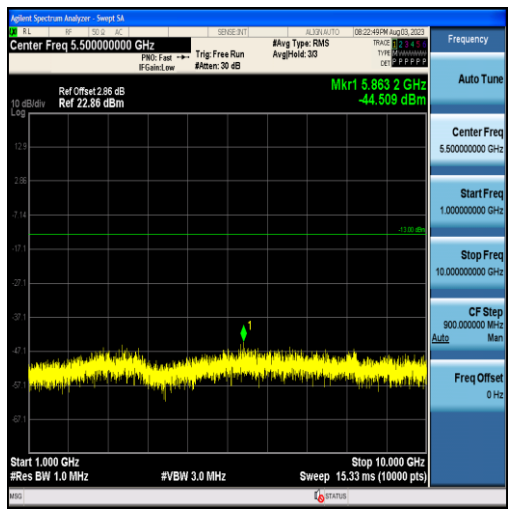

Band12-10MHz-16QAM-23060-50RB#0-Range1:30~1000MHz

Band12-10MHz-16QAM-23060-50RB#0-Range2:1000~10000MHz