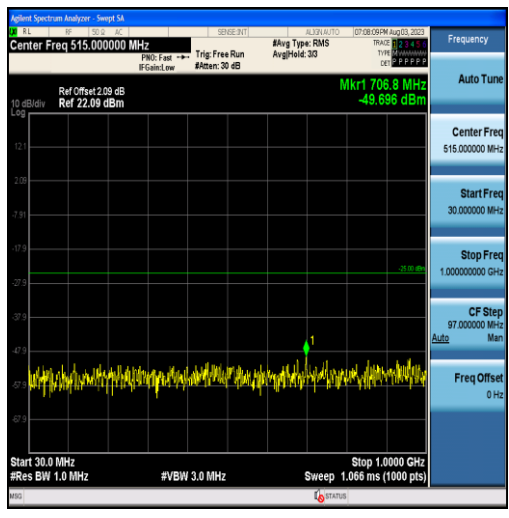

Band7-15MHz-QPSK-21375-75RB#0-Range3:6000~27000MHz

Band7-15MHz-16QAM-21375-75RB#0-Range1:30~1000MHz