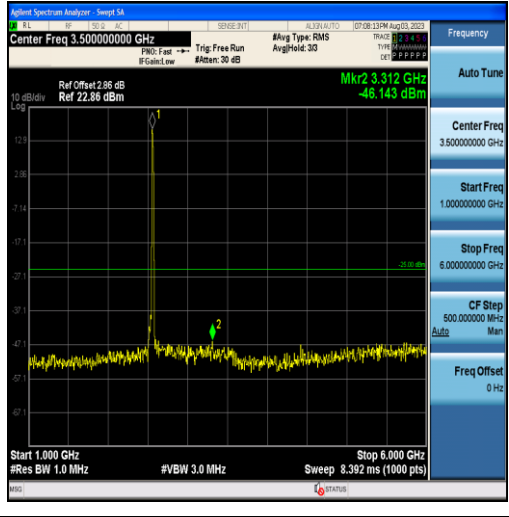

Band7-15MHz-16QAM-21375-75RB#0-Range1:30~1000MHz

Band7-15MHz-16QAM-21375-75RB#0-Range2:1000~6000MHz