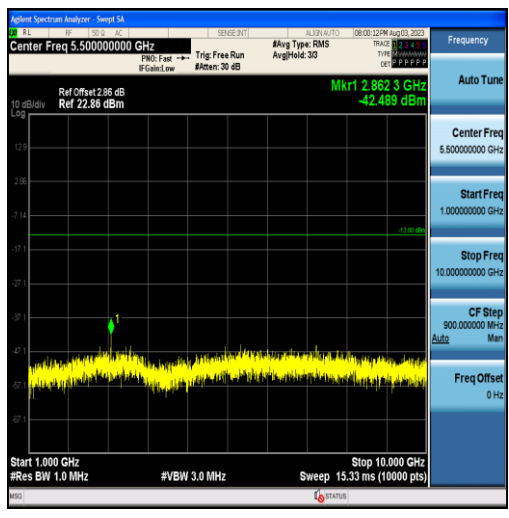

Band12-1.4MHz-16QAM-23173-6RB#0-Range1:30~1000MHz

Band12-1.4MHz-16QAM-23173-6RB#0-Range2:1000~10000MHz