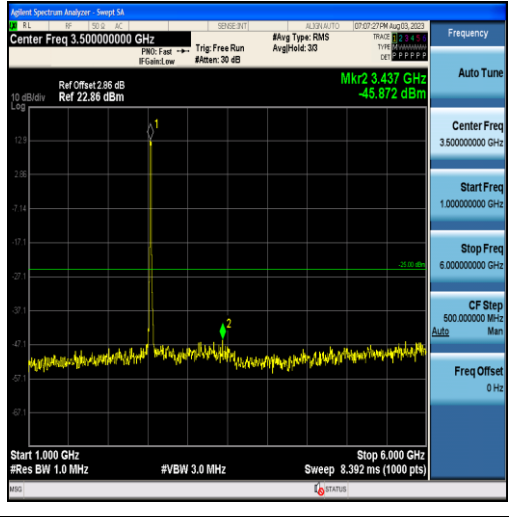

Band7-15MHz-16QAM-21100-75RB#0-Range1:30~1000MHz

Band7-15MHz-16QAM-21100-75RB#0-Range2:1000~6000MHz