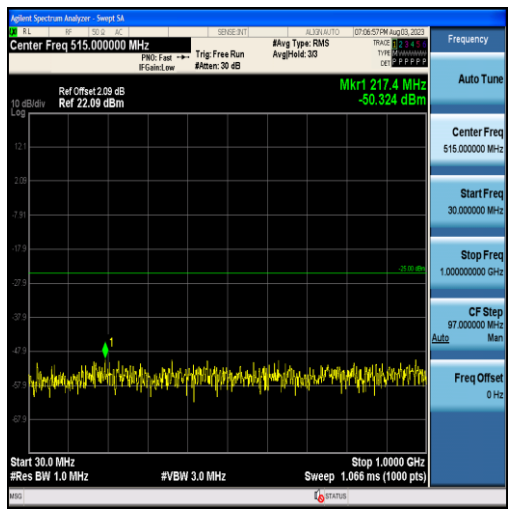

Band7-15MHz-16QAM-20825-75RB#0-Range3:6000~27000MHz

Band7-15MHz-QPSK-21100-75RB#0-Range1:30~1000MHz