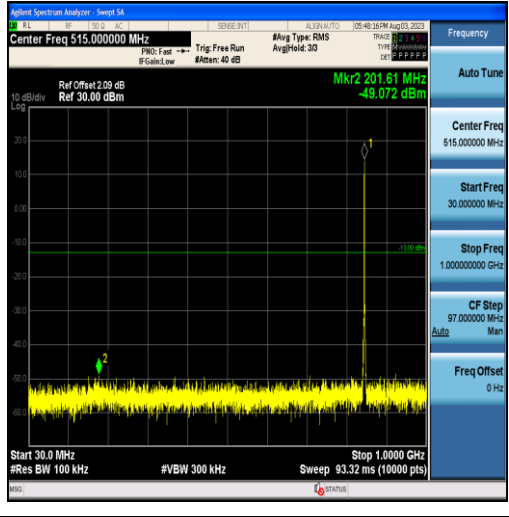

Band5-1.4MHz-QPSK-20643-6RB#0-Range2:1000~10000MHz

Band5-1.4MHz-16QAM-20643-6RB#0-Range1:30~1000MHz