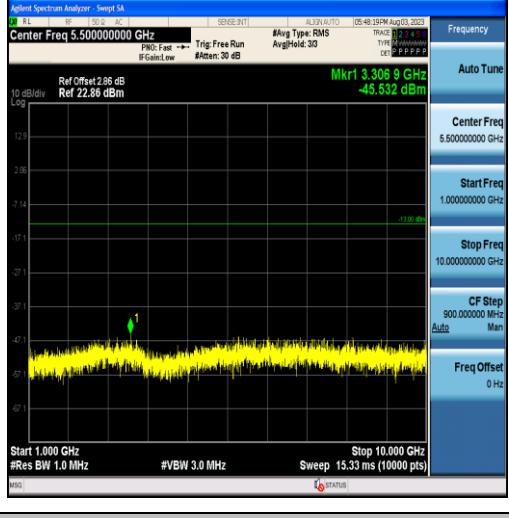

Band5-1.4MHz-16QAM-20643-6RB#0-Range1:30~1000MHz

Band5-1.4MHz-16QAM-20643-6RB#0-Range2:1000~10000MHz