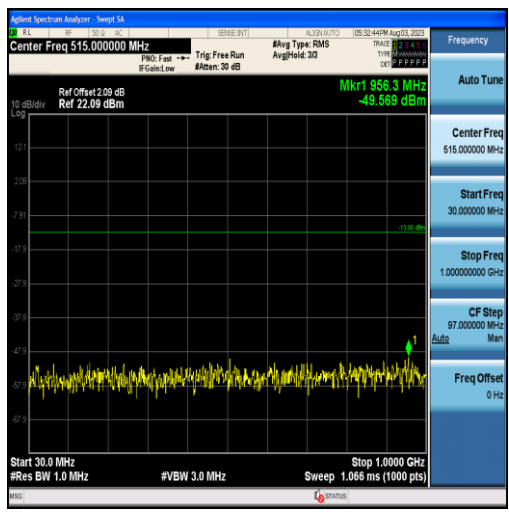

Band4-15MHz-16QAM-20175-75RB#0-Range2:1000~20000MHz

Band4-15MHz-QPSK-20325-75RB#0-Range1:30~1000MHz