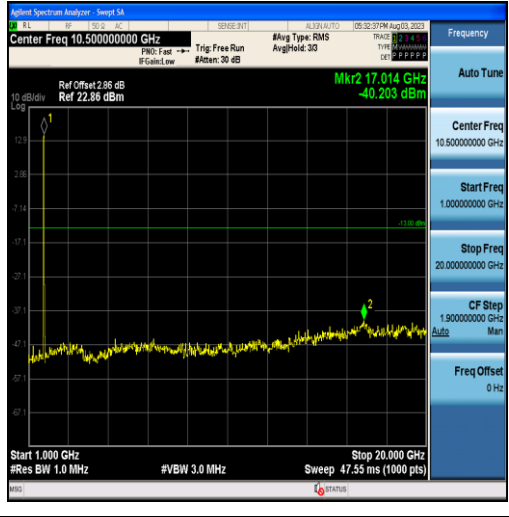

Band4-15MHz-16QAM-20175-75RB#0-Range1:30~1000MHz

Band4-15MHz-16QAM-20175-75RB#0-Range2:1000~20000MHz