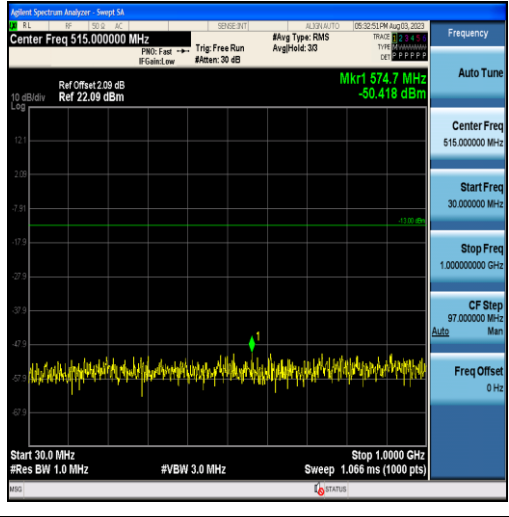

Band4-15MHz-QPSK-20175-75RB#0-Range2:1000~20000MHz

Band4-15MHz-16QAM-20175-75RB#0-Range1:30~1000MHz

Band4-15MHz-16QAM-20175-75RB#0-Range2:1000~20000MHz

Band4-15MHz-QPSK-20325-75RB#0-Range1:30~1000MHz

Band4-15MHz-QPSK-20325-75RB#0-Range2:1000~20000MHz