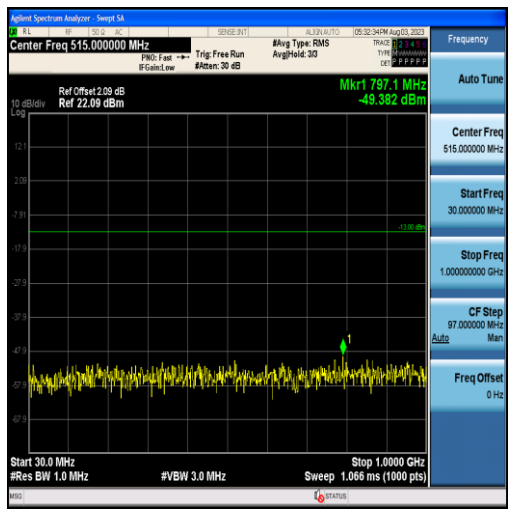

Band4-15MHz-QPSK-20175-75RB#0-Range2:1000~20000MHz

Band4-15MHz-16QAM-20175-75RB#0-Range1:30~1000MHz