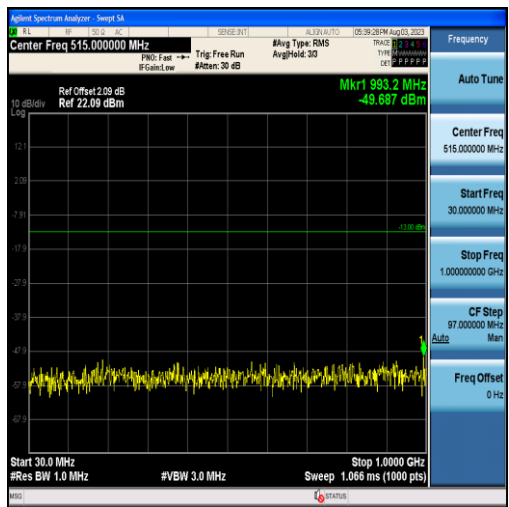

Band4-15MHz-16QAM-20325-75RB#0-Range2:1000~20000MHz

Band4-20MHz-QPSK-20050-100RB#0-Range1:30~1000MHz