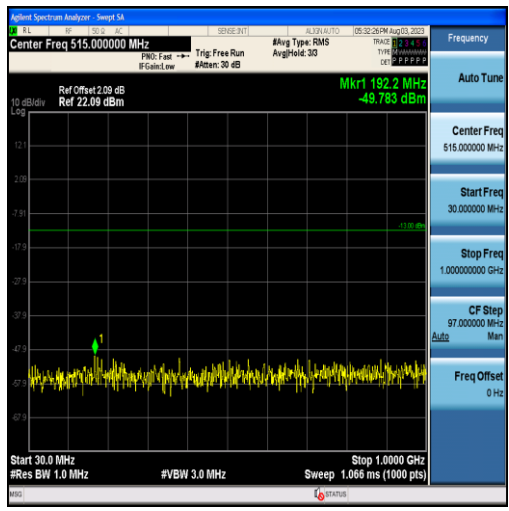

Band4-15MHz-QPSK-20025-75RB#0-Range1:30~1000MHz

Band4-15MHz-QPSK-20025-75RB#0-Range2:1000~20000MHz

Band4-15MHz-16QAM-20025-75RB#0-Range1:30~1000MHz

Band4-15MHz-16QAM-20025-75RB#0-Range2:1000~20000MHz

Band4-15MHz-QPSK-20175-75RB#0-Range1:30~1000MHz