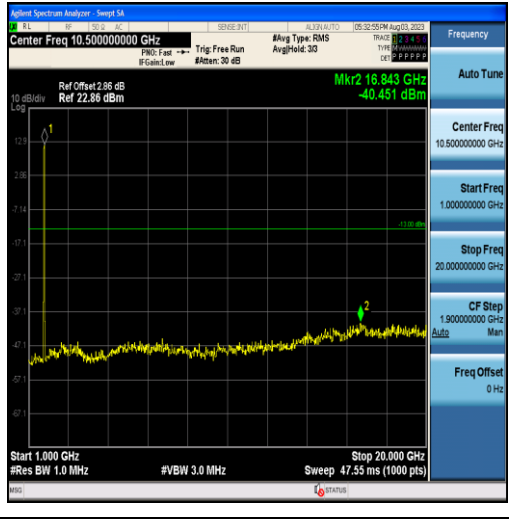

Band4-15MHz-16QAM-20325-75RB#0-Range1:30~1000MHz

Band4-15MHz-16QAM-20325-75RB#0-Range2:1000~20000MHz