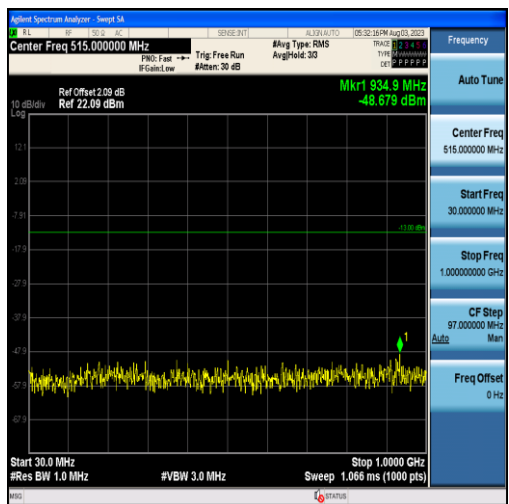

Band4-15MHz-QPSK-20025-75RB#0-Range2:1000~20000MHz

Band4-15MHz-16QAM-20025-75RB#0-Range1:30~1000MHz