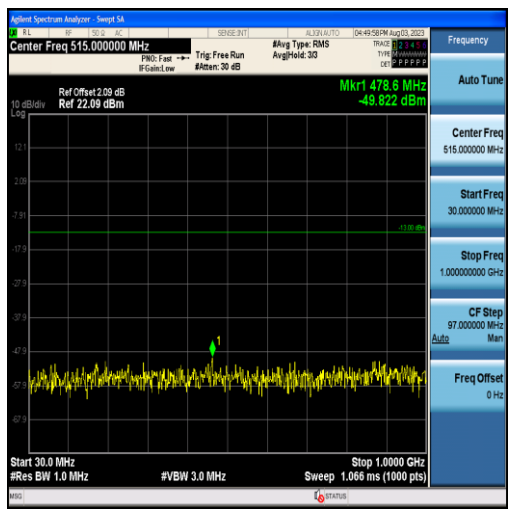

Band2-15MHz-16QAM-18675-75RB#0-Range1:30~1000MHz