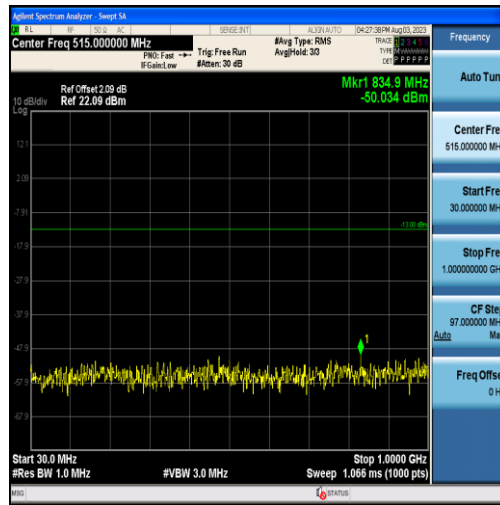

Test Graphs

Band2-1.4MHz-QPSK-18607-6RB#0-Range1:30~1000MHz