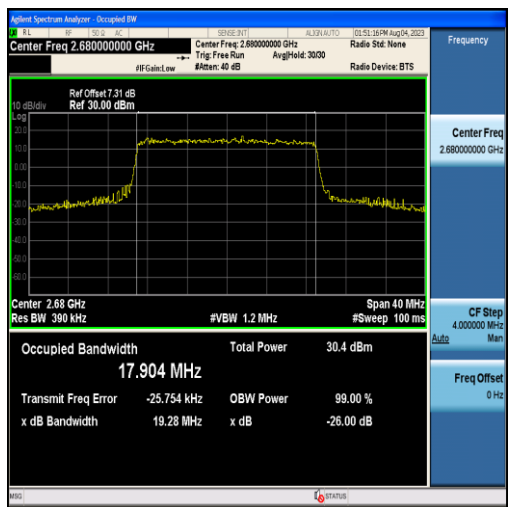

Band41-15MHz-16QAM-41515-75RB#0-13.467

Band41-20MHz-QPSK-39750-100RB#0-17.900

Band41-20MHz-16QAM-39750-100RB#0-17.879

Band41-20MHz-QPSK-40620-100RB#0-17.896

Band41-20MHz-16QAM-40620-100RB#0-17.885

Band41-20MHz-QPSK-41490-100RB#0-17.904