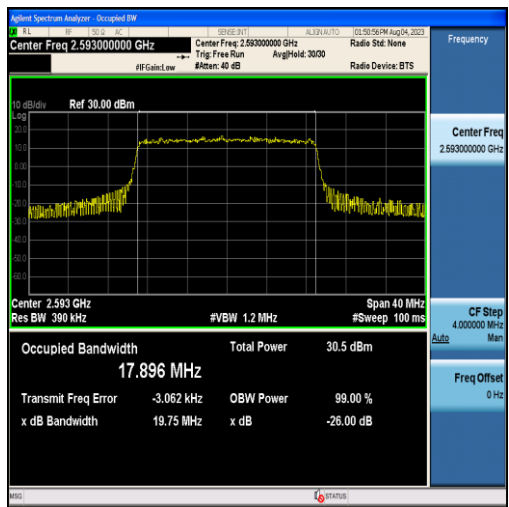

Band41-20MHz-QPSK-40620-100RB#0-17.896