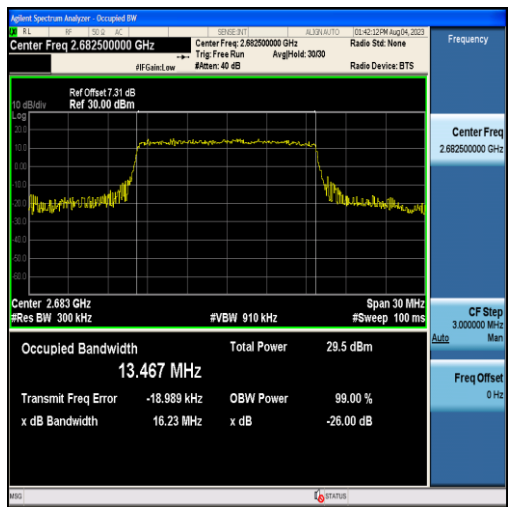

Band41-10MHz-16QAM-41540-50RB#0-8.9598

Band41-15MHz-QPSK-39725-75RB#0-13.476

Band41-15MHz-16QAM-39725-75RB#0-13.474

Band41-15MHz-QPSK-40620-75RB#0-13.420

Band41-15MHz-16QAM-40620-75RB#0-13.481

Band41-15MHz-QPSK-41515-75RB#0-13.470