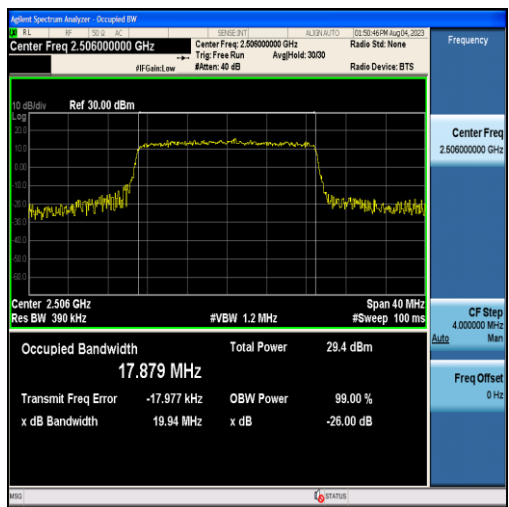

Band41-20MHz-16QAM-39750-100RB#0-17.879