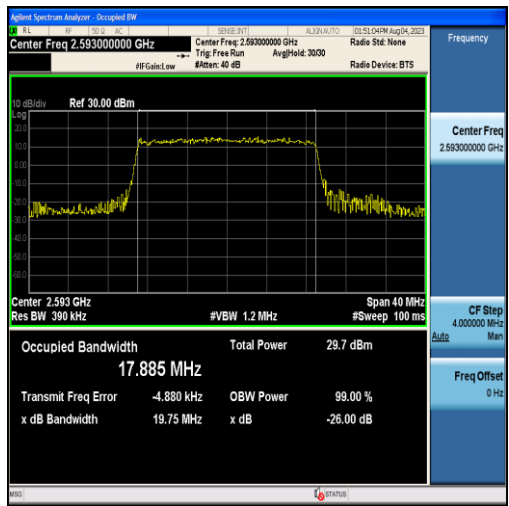

Band41-15MHz-16QAM-41515-75RB#0-13.467

Band41-20MHz-QPSK-39750-100RB#0-17.900

Band41-20MHz-16QAM-39750-100RB#0-17.879

Band41-20MHz-QPSK-40620-100RB#0-17.896

Band41-20MHz-16QAM-40620-100RB#0-17.885

Band41-20MHz-QPSK-41490-100RB#0-17.904