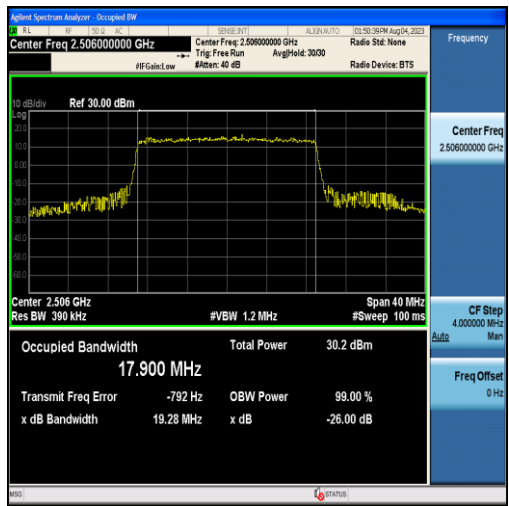

Band41-20MHz-QPSK-39750-100RB#0-17.900