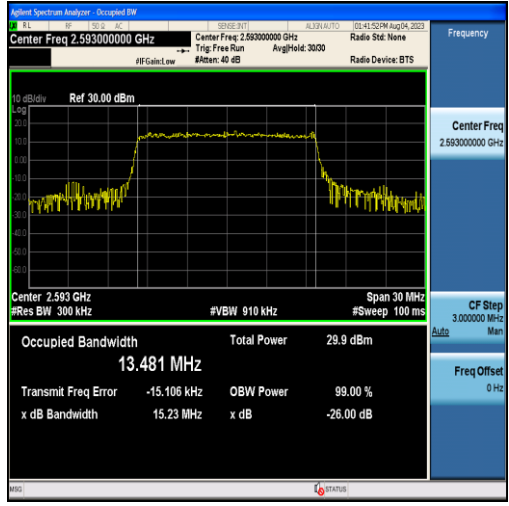

Band41-10MHz-16QAM-41540-50RB#0-8.9598

Band41-15MHz-QPSK-39725-75RB#0-13.476

Band41-15MHz-16QAM-39725-75RB#0-13.474

Band41-15MHz-QPSK-40620-75RB#0-13.420

Band41-15MHz-16QAM-40620-75RB#0-13.481

Band41-15MHz-QPSK-41515-75RB#0-13.470