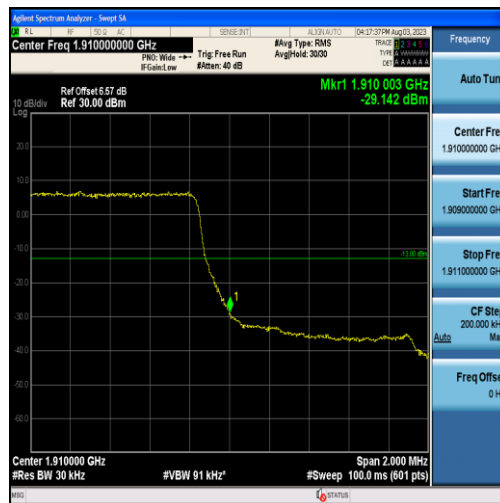

Band2-1.4MHz-QPSK-19193-6RB#0