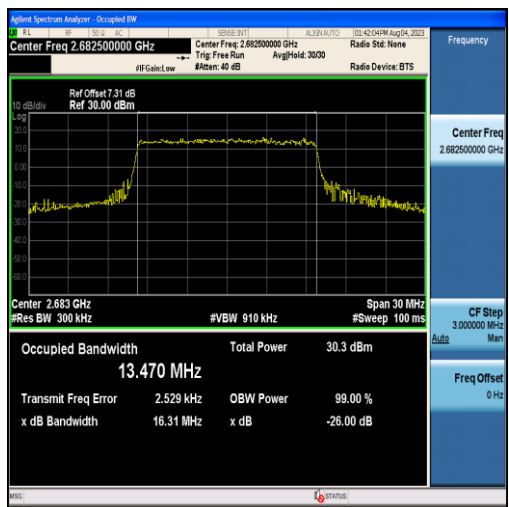

Band41-10MHz-16QAM-41540-50RB#0-8.9598

Band41-15MHz-QPSK-39725-75RB#0-13.476

Band41-15MHz-16QAM-39725-75RB#0-13.474

Band41-15MHz-QPSK-40620-75RB#0-13.420

Band41-15MHz-16QAM-40620-75RB#0-13.481

Band41-15MHz-QPSK-41515-75RB#0-13.470