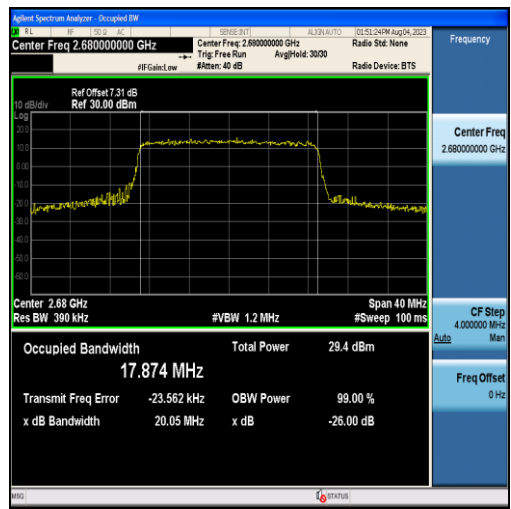

Band41-15MHz-16QAM-41515-75RB#0-13.467

Band41-20MHz-QPSK-39750-100RB#0-17.900

Band41-20MHz-16QAM-39750-100RB#0-17.879

Band41-20MHz-QPSK-40620-100RB#0-17.896

Band41-20MHz-16QAM-40620-100RB#0-17.885

Band41-20MHz-QPSK-41490-100RB#0-17.904