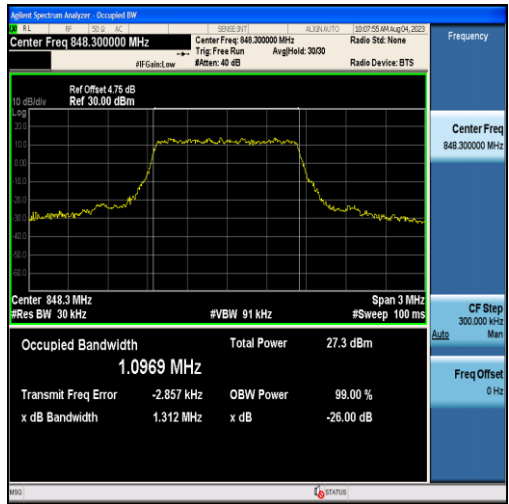

Band26-1.4MHz-QPSK-26797-6RB#0-1.0930

Band26-1.4MHz-16QAM-26797-6RB#0-1.0990

Band26-1.4MHz-QPSK-26915-6RB#0-1.0950

Band26-1.4MHz-16QAM-26915-6RB#0-1.0993

Band26-1.4MHz-QPSK-27033-6RB#0-1.0969

Band26-1.4MHz-16QAM-27033-6RB#0-1.1008