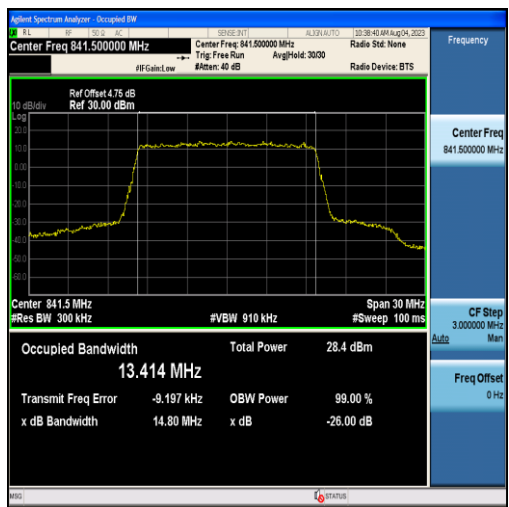

Band26-15MHz-16QAM-26915-75RB#0-13.454

Band26-15MHz-QPSK-26965-75RB#0-13.414