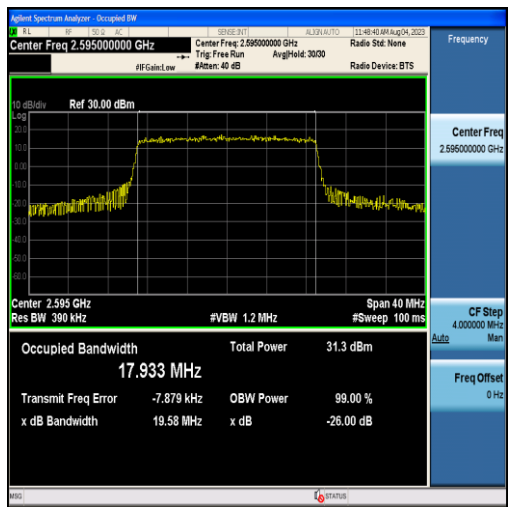

Band38-15MHz-QPSK-38000-75RB#0-13.430

Band38-15MHz-16QAM-38000-75RB#0-13.483

Band38-15MHz-QPSK-38175-75RB#0-13.465

Band38-15MHz-16QAM-38175-75RB#0-13.475

Band38-20MHz-QPSK-37850-100RB#0-17.933

Band38-20MHz-16QAM-37850-100RB#0-17.894