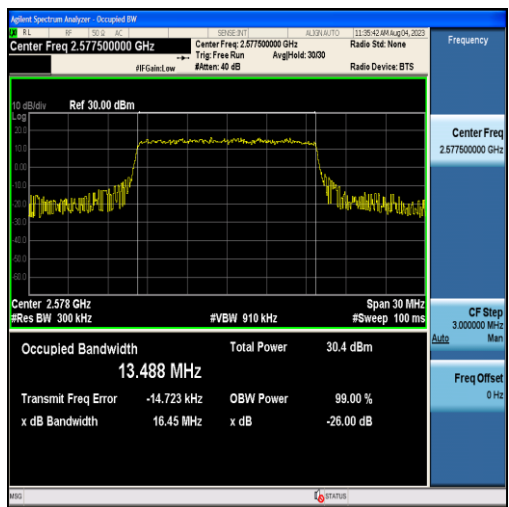

Band38-10MHz-QPSK-38000-50RB#0-8.9743

Band38-10MHz-16QAM-38000-50RB#0-8.9524

Band38-10MHz-QPSK-38200-50RB#0-8.9831

Band38-10MHz-16QAM-38200-50RB#0-8.9491

Band38-15MHz-QPSK-37825-75RB#0-13.485

Band38-15MHz-16QAM-37825-75RB#0-13.488