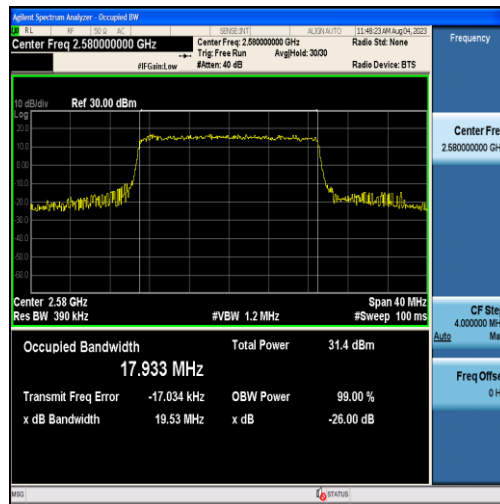

Band38-15MHz-QPSK-38000-75RB#0-13.430

Band38-15MHz-16QAM-38000-75RB#0-13.483

Band38-15MHz-QPSK-38175-75RB#0-13.465

Band38-15MHz-16QAM-38175-75RB#0-13.475

Band38-20MHz-QPSK-37850-100RB#0-17.933

Band38-20MHz-16QAM-37850-100RB#0-17.894