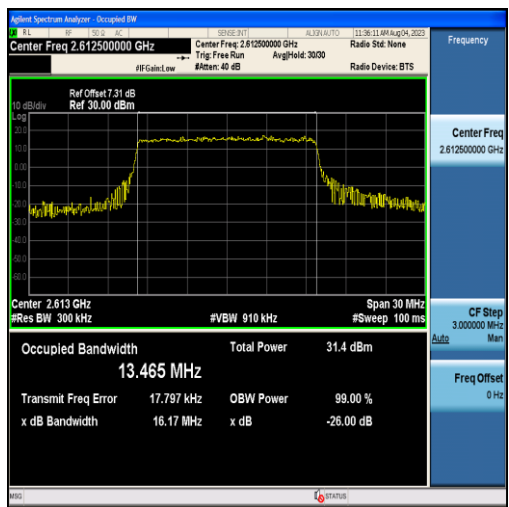

Band38-15MHz-16QAM-38000-75RB#0-13.483

Band38-15MHz-QPSK-38175-75RB#0-13.465