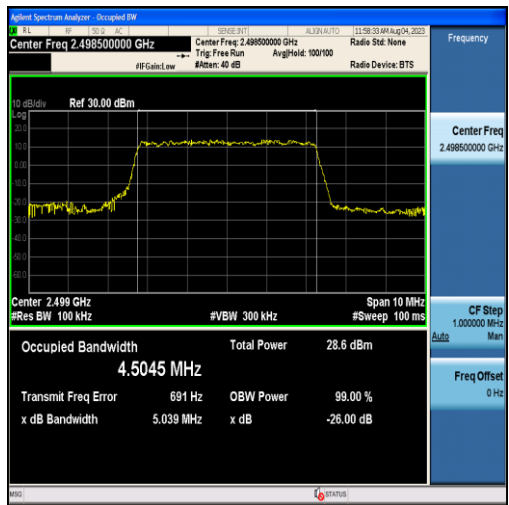

Band38-20MHz-QPSK-38000-100RB#0-17.933

Band38-20MHz-16QAM-38000-100RB#0-17.887

Band38-20MHz-QPSK-38150-100RB#0-17.921

Band38-20MHz-16QAM-38150-100RB#0-17.885

Band41-5MHz-QPSK-39675-25RB#0-4.4951

Band41-5MHz-16QAM-39675-25RB#0-4.5045