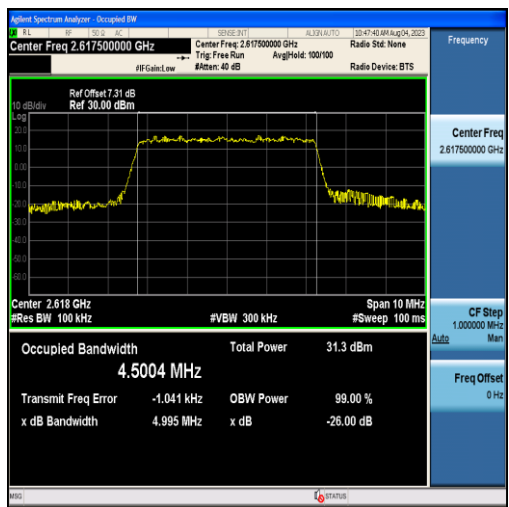

Band38-5MHz-16QAM-38000-25RB#0-4.4983

Band38-5MHz-QPSK-38225-25RB#0-4.5004