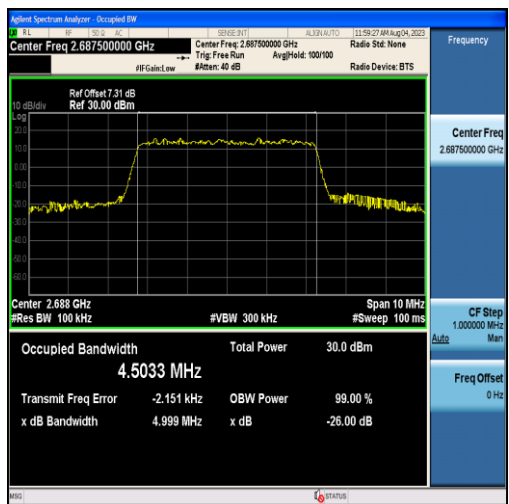

Band41-5MHz-16QAM-40620-25RB#0-4.5036

Band41-5MHz-QPSK-41565-25RB#0-4.5033