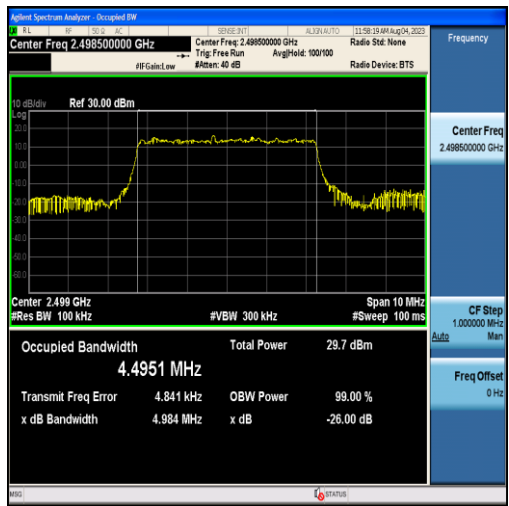

Band38-20MHz-QPSK-38000-100RB#0-17.933

Band38-20MHz-16QAM-38000-100RB#0-17.887

Band38-20MHz-QPSK-38150-100RB#0-17.921

Band38-20MHz-16QAM-38150-100RB#0-17.885

Band41-5MHz-QPSK-39675-25RB#0-4.4951

Band41-5MHz-16QAM-39675-25RB#0-4.5045