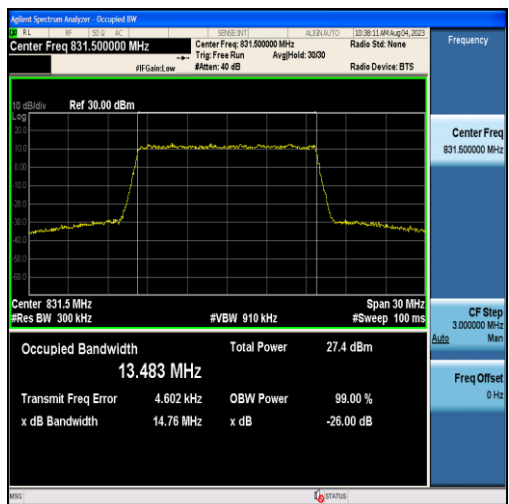

Band26-10MHz-QPSK-26990-50RB#0-8.9649

Band26-10MHz-16QAM-26990-50RB#0-8.9516

Band26-15MHz-QPSK-26765-75RB#0-13.425

Band26-15MHz-16QAM-26765-75RB#0-13.427

Band26-15MHz-QPSK-26865-75RB#0-13.491

Band26-15MHz-16QAM-26865-75RB#0-13.483