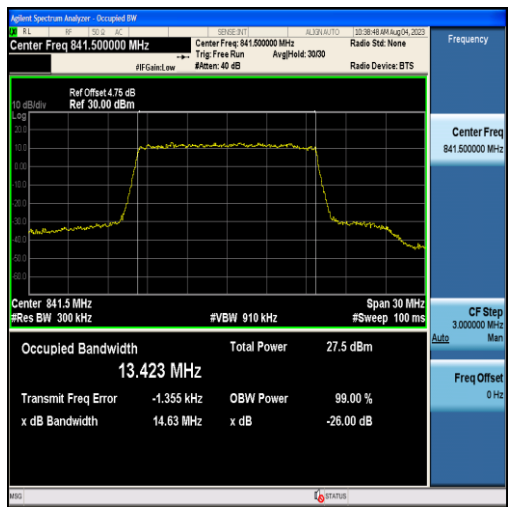

Band26-15MHz-QPSK-26965-75RB#0-13.414

Band26-15MHz-16QAM-26965-75RB#0-13.423