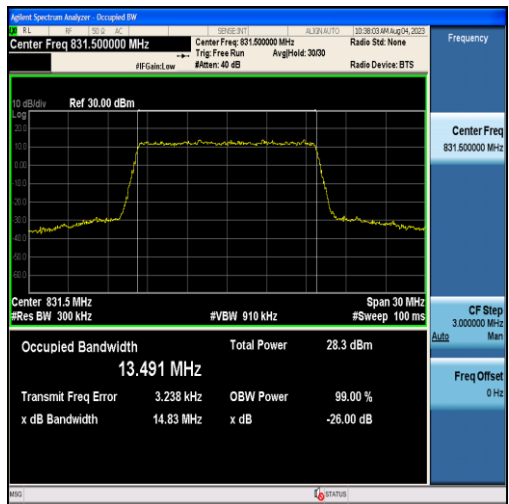

Band26-10MHz-QPSK-26990-50RB#0-8.9649

Band26-10MHz-16QAM-26990-50RB#0-8.9516

Band26-15MHz-QPSK-26765-75RB#0-13.425

Band26-15MHz-16QAM-26765-75RB#0-13.427

Band26-15MHz-QPSK-26865-75RB#0-13.491

Band26-15MHz-16QAM-26865-75RB#0-13.483