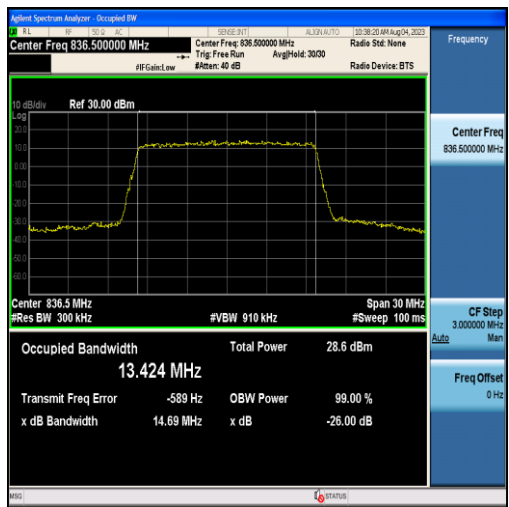

Band26-10MHz-QPSK-26990-50RB#0-8.9649

Band26-10MHz-16QAM-26990-50RB#0-8.9516

Band26-15MHz-QPSK-26765-75RB#0-13.425

Band26-15MHz-16QAM-26765-75RB#0-13.427

Band26-15MHz-QPSK-26865-75RB#0-13.491

Band26-15MHz-16QAM-26865-75RB#0-13.483