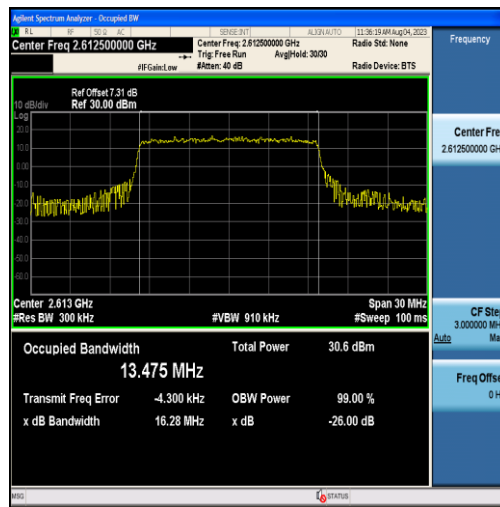

Band38-15MHz-QPSK-38175-75RB#0-13.465

Band38-15MHz-16QAM-38175-75RB#0-13.475