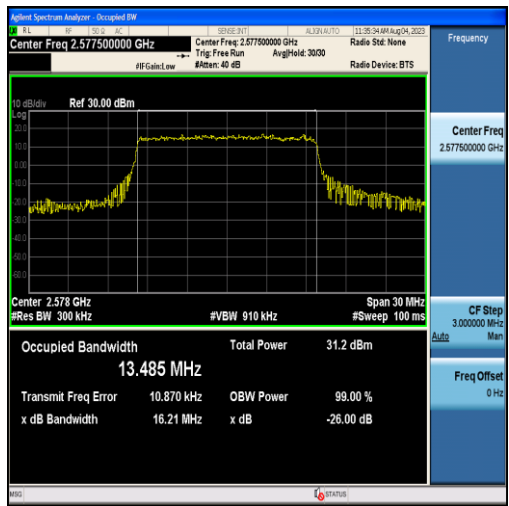

Band38-10MHz-QPSK-38000-50RB#0-8.9743

Band38-10MHz-16QAM-38000-50RB#0-8.9524

Band38-10MHz-QPSK-38200-50RB#0-8.9831

Band38-10MHz-16QAM-38200-50RB#0-8.9491

Band38-15MHz-QPSK-37825-75RB#0-13.485

Band38-15MHz-16QAM-37825-75RB#0-13.488