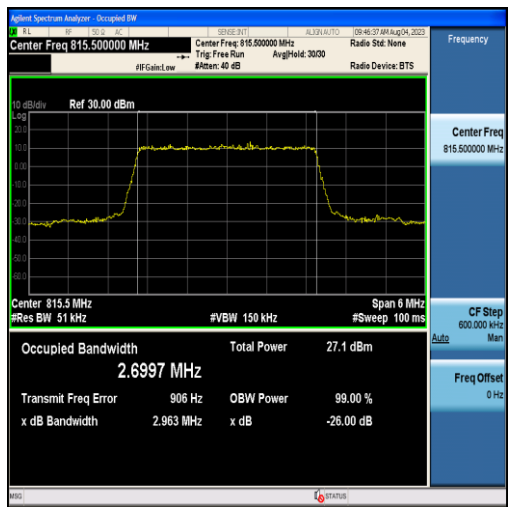

Band26-1.4MHz-QPSK-26797-6RB#0-1.0930

Band26-1.4MHz-16QAM-26797-6RB#0-1.0990

Band26-1.4MHz-QPSK-26915-6RB#0-1.0950

Band26-1.4MHz-16QAM-26915-6RB#0-1.0993

Band26-1.4MHz-QPSK-27033-6RB#0-1.0969

Band26-1.4MHz-16QAM-27033-6RB#0-1.1008