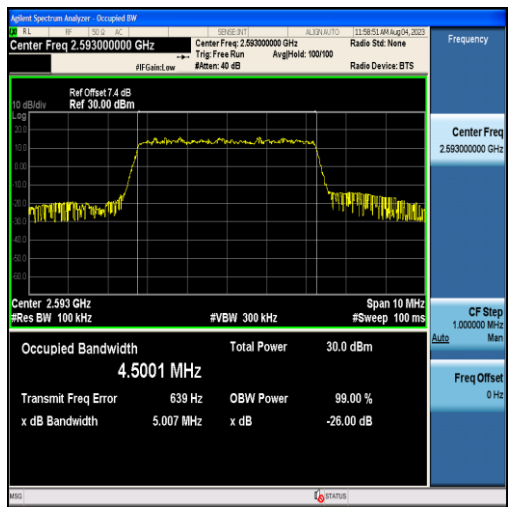

Band38-20MHz-QPSK-38000-100RB#0-17.933

Band38-20MHz-16QAM-38000-100RB#0-17.887

Band38-20MHz-QPSK-38150-100RB#0-17.921

Band38-20MHz-16QAM-38150-100RB#0-17.885

Band41-5MHz-QPSK-39675-25RB#0-4.4951

Band41-5MHz-16QAM-39675-25RB#0-4.5045