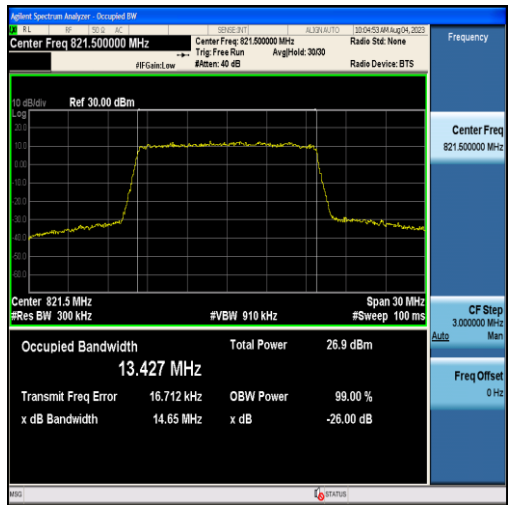

Band26-15MHz-QPSK-26765-75RB#0-13.425

Band26-15MHz-16QAM-26765-75RB#0-13.427