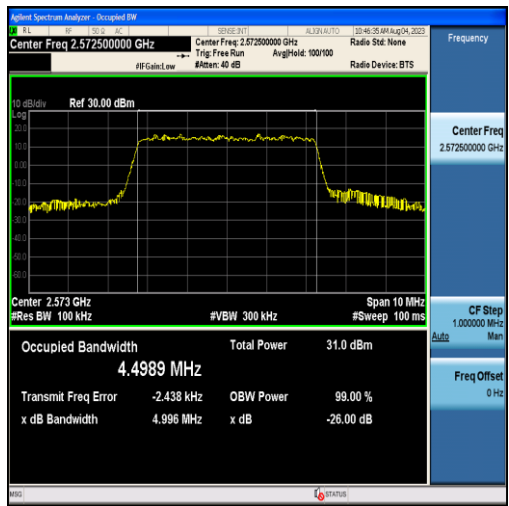

Band26-15MHz-QPSK-26915-75RB#0-13.424

Band26-15MHz-16QAM-26915-75RB#0-13.454

Band26-15MHz-QPSK-26965-75RB#0-13.414

Band26-15MHz-16QAM-26965-75RB#0-13.423

Band38-5MHz-QPSK-37775-25RB#0-4.4989

Band38-5MHz-16QAM-37775-25RB#0-4.4960