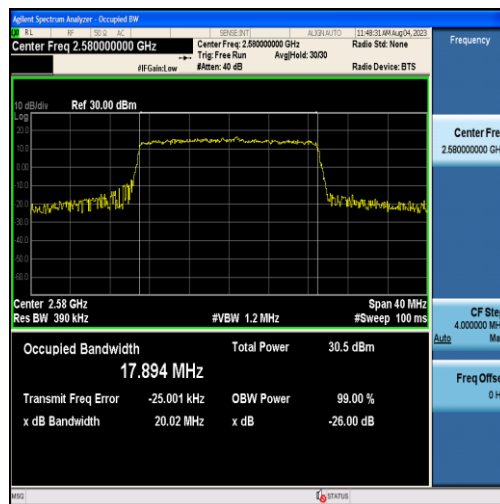

Band38-15MHz-QPSK-38000-75RB#0-13.430

Band38-15MHz-16QAM-38000-75RB#0-13.483

Band38-15MHz-QPSK-38175-75RB#0-13.465

Band38-15MHz-16QAM-38175-75RB#0-13.475

Band38-20MHz-QPSK-37850-100RB#0-17.933

Band38-20MHz-16QAM-37850-100RB#0-17.894