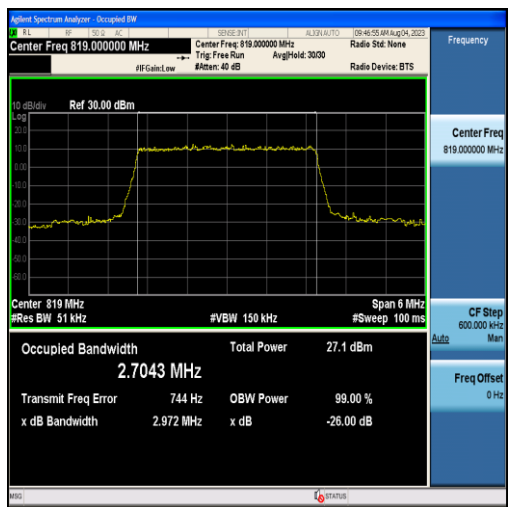

Band26-3MHz-16QAM-26705-15RB#0-2.7022

Band26-3MHz-QPSK-26740-15RB#0-2.7043