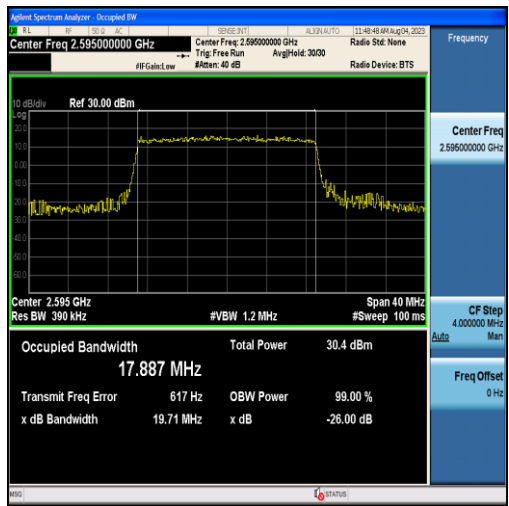

Band38-20MHz-QPSK-38000-100RB#0-17.933

Band38-20MHz-16QAM-38000-100RB#0-17.887