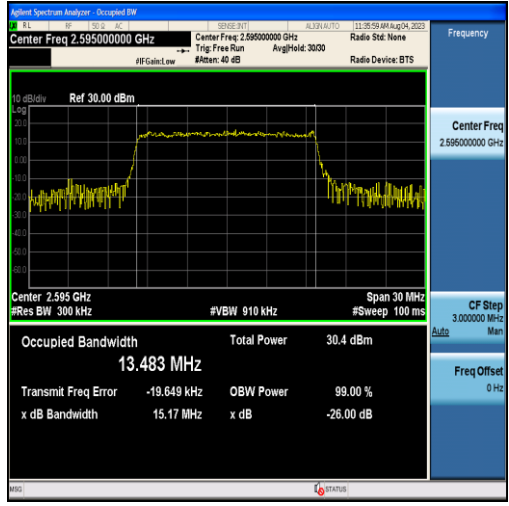

Band38-15MHz-QPSK-38000-75RB#0-13.430

Band38-15MHz-16QAM-38000-75RB#0-13.483