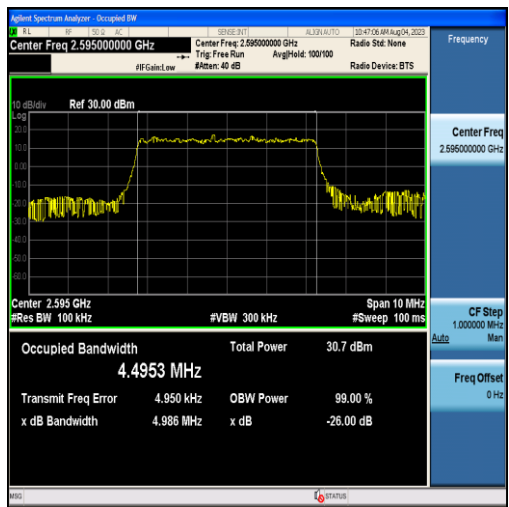

Band26-15MHz-QPSK-26915-75RB#0-13.424

Band26-15MHz-16QAM-26915-75RB#0-13.454

Band26-15MHz-QPSK-26965-75RB#0-13.414

Band26-15MHz-16QAM-26965-75RB#0-13.423

Band38-5MHz-QPSK-37775-25RB#0-4.4989

Band38-5MHz-16QAM-37775-25RB#0-4.4960