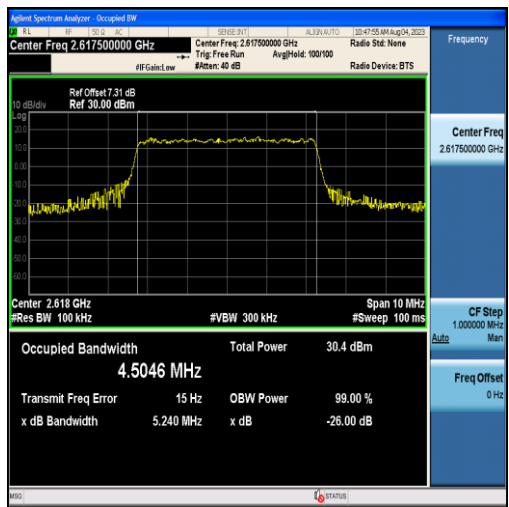

Band38-5MHz-QPSK-38225-25RB#0-4.5004

Band38-5MHz-16QAM-38225-25RB#0-4.5046