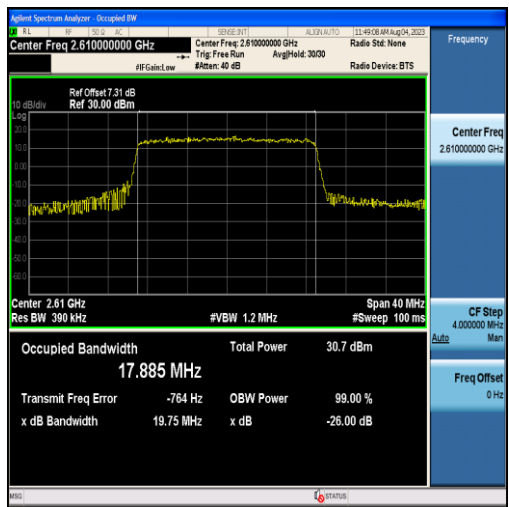

Band38-20MHz-QPSK-38150-100RB#0-17.921

Band38-20MHz-16QAM-38150-100RB#0-17.885