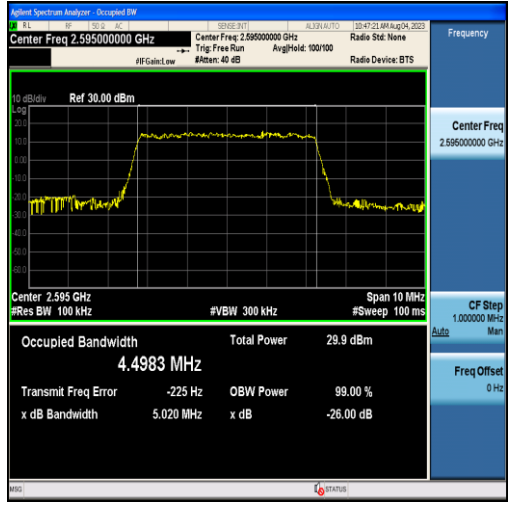

Band38-5MHz-QPSK-38000-25RB#0-4.4953

Band38-5MHz-16QAM-38000-25RB#0-4.4983