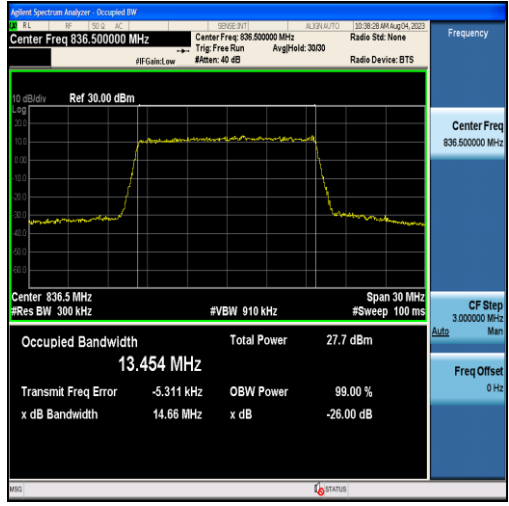

Band26-15MHz-QPSK-26915-75RB#0-13.424

Band26-15MHz-16QAM-26915-75RB#0-13.454