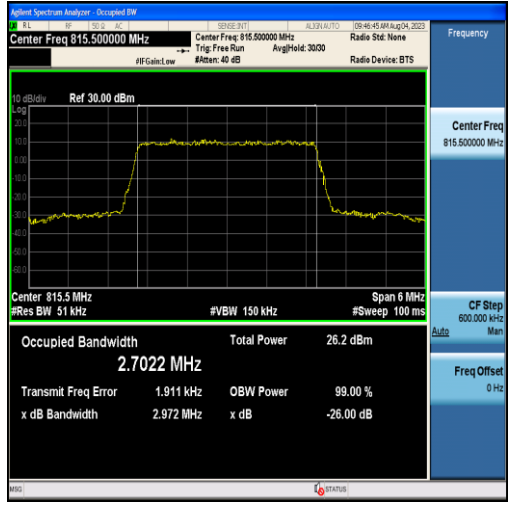

Band26-3MHz-QPSK-26705-15RB#0-2.6997

Band26-3MHz-16QAM-26705-15RB#0-2.7022