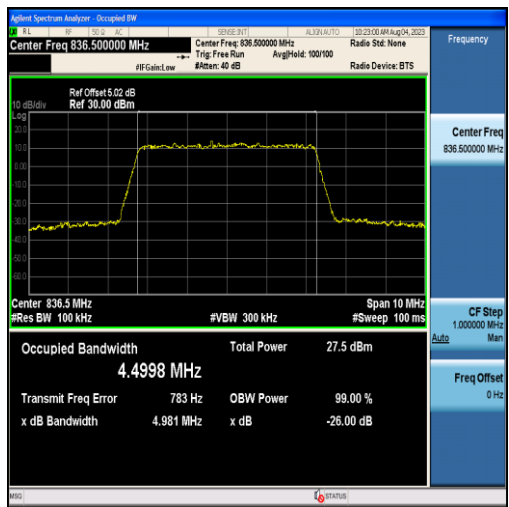

Band26-5MHz-QPSK-26915-25RB#0-4.5162

Band26-5MHz-16QAM-26915-25RB#0-4.4998