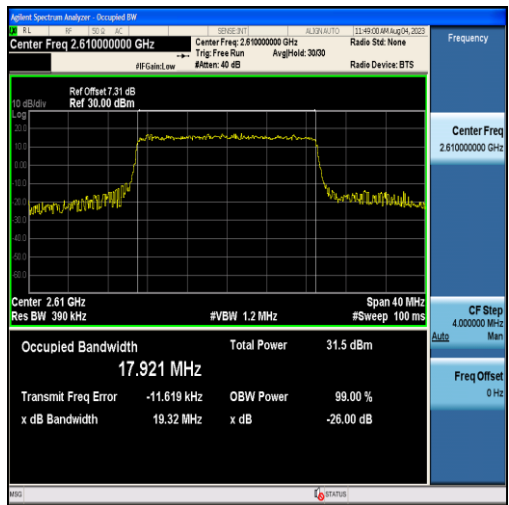

Band38-20MHz-16QAM-38000-100RB#0-17.887

Band38-20MHz-QPSK-38150-100RB#0-17.921