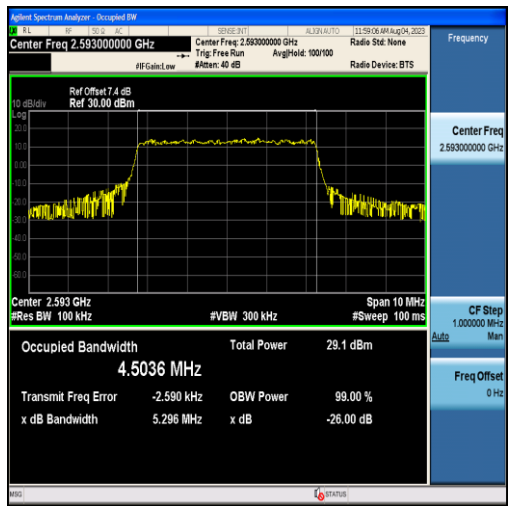

Band41-5MHz-QPSK-40620-25RB#0-4.5001

Band41-5MHz-16QAM-40620-25RB#0-4.5036