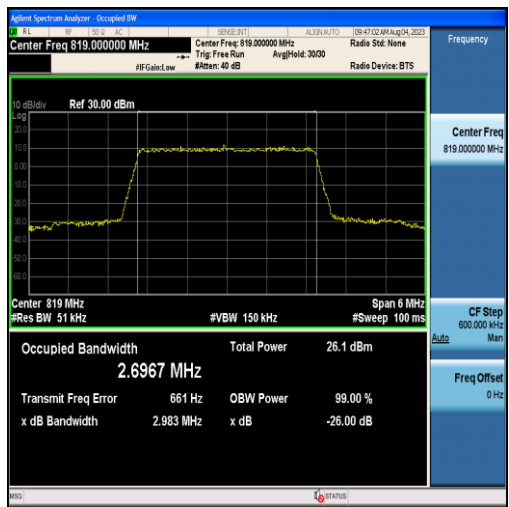

Band26-3MHz-QPSK-26740-15RB#0-2.7043

Band26-3MHz-16QAM-26740-15RB#0-2.6967