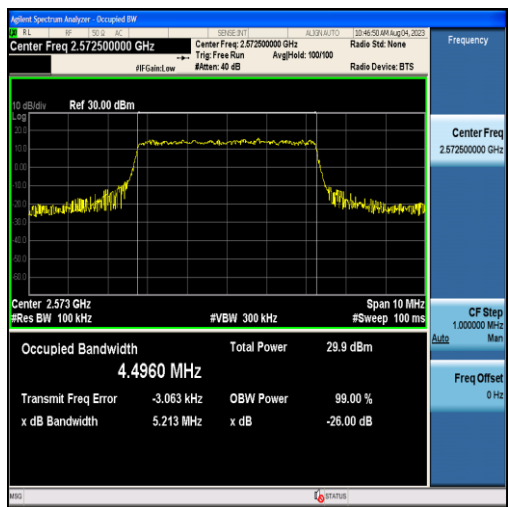

Band26-15MHz-QPSK-26915-75RB#0-13.424

Band26-15MHz-16QAM-26915-75RB#0-13.454

Band26-15MHz-QPSK-26965-75RB#0-13.414

Band26-15MHz-16QAM-26965-75RB#0-13.423

Band38-5MHz-QPSK-37775-25RB#0-4.4989

Band38-5MHz-16QAM-37775-25RB#0-4.4960