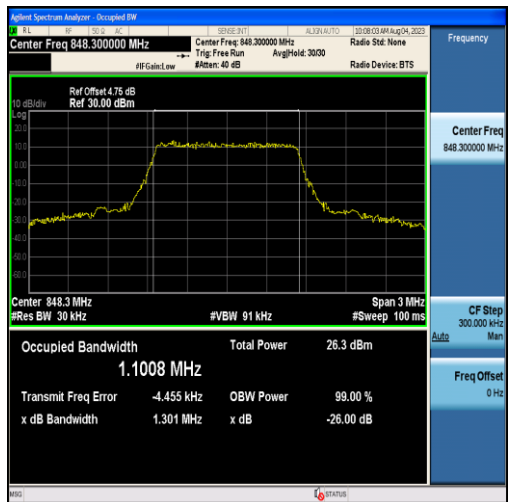

Band26-1.4MHz-QPSK-26797-6RB#0-1.0930

Band26-1.4MHz-16QAM-26797-6RB#0-1.0990

Band26-1.4MHz-QPSK-26915-6RB#0-1.0950

Band26-1.4MHz-16QAM-26915-6RB#0-1.0993

Band26-1.4MHz-QPSK-27033-6RB#0-1.0969

Band26-1.4MHz-16QAM-27033-6RB#0-1.1008