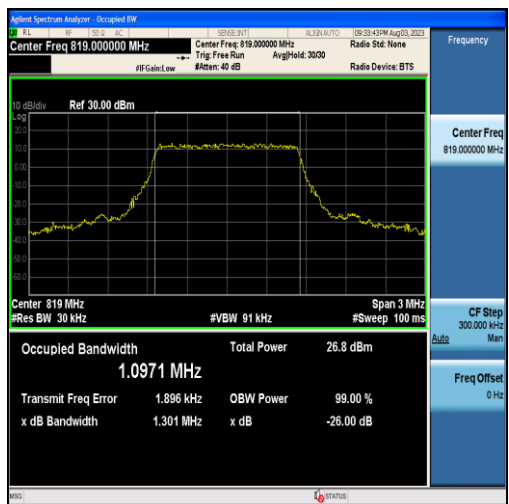

Band26-1.4MHz-16QAM-26697-6RB#0-1.0949

Band26-1.4MHz-QPSK-26740-6RB#0-1.0971