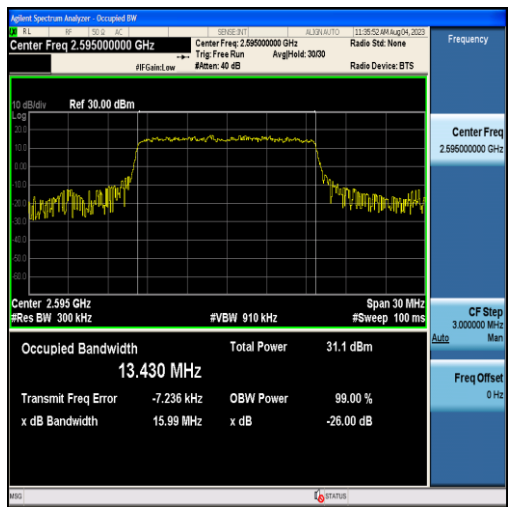

Band38-10MHz-QPSK-38000-50RB#0-8.9743

Band38-10MHz-16QAM-38000-50RB#0-8.9524

Band38-10MHz-QPSK-38200-50RB#0-8.9831

Band38-10MHz-16QAM-38200-50RB#0-8.9491

Band38-15MHz-QPSK-37825-75RB#0-13.485

Band38-15MHz-16QAM-37825-75RB#0-13.488