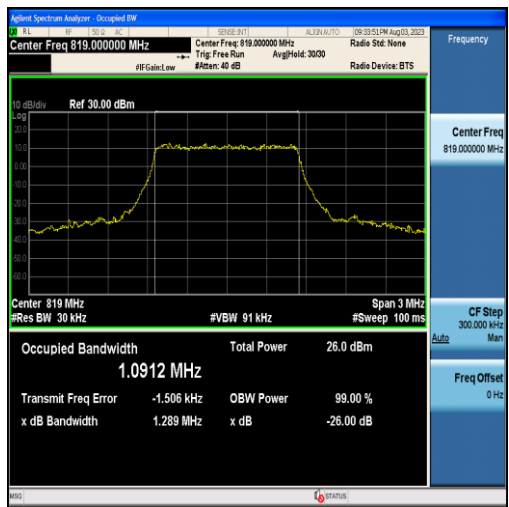

Band26-1.4MHz-QPSK-26740-6RB#0-1.0971

Band26-1.4MHz-16QAM-26740-6RB#0-1.0912