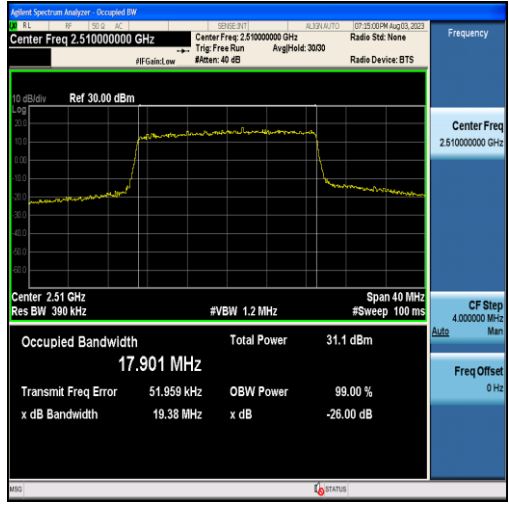

Band7-15MHz-16QAM-21375-75RB#0-13.336

Band7-20MHz-QPSK-20850-100RB#0-17.901