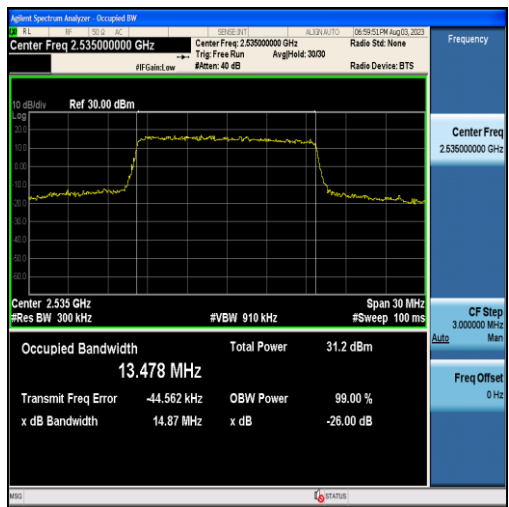

Band7-15MHz-16QAM-20825-75RB#0-13.453

Band7-15MHz-QPSK-21100-75RB#0-13.478