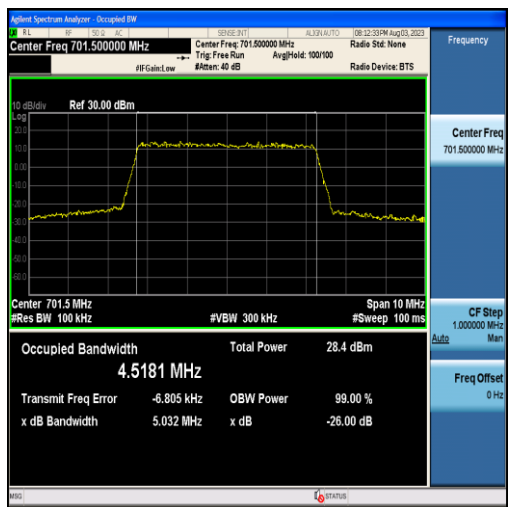

Band12-5MHz-16QAM-23035-25RB#0-4.5045

Band12-5MHz-QPSK-23035-25RB#0-4.5181