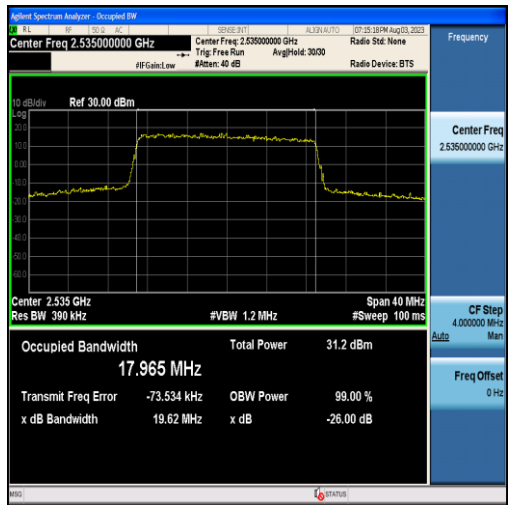

Band7-20MHz-16QAM-20850-100RB#0-17.923

Band7-20MHz-QPSK-21100-100RB#0-17.965