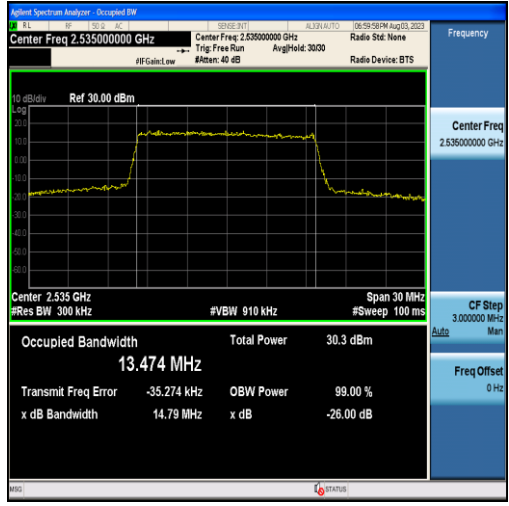

Band7-10MHz-16QAM-21400-50RB#0-9.0478

Band7-15MHz-QPSK-20825-75RB#0-13.487

Band7-15MHz-16QAM-20825-75RB#0-13.453

Band7-15MHz-QPSK-21100-75RB#0-13.478

Band7-15MHz-16QAM-21100-75RB#0-13.474

Band7-15MHz-QPSK-21375-75RB#0-13.345