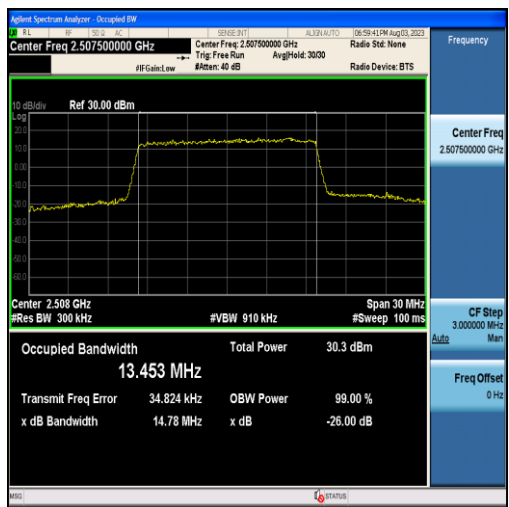

Band7-15MHz-QPSK-20825-75RB#0-13.487

Band7-15MHz-16QAM-20825-75RB#0-13.453