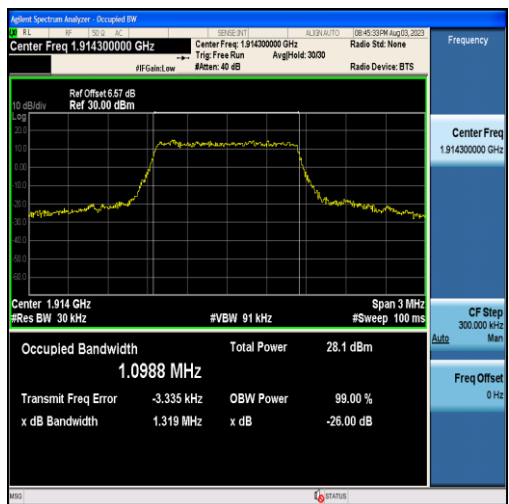

Band25-1.4MHz-QPSK-26683-6RB#0-1.0951

Band25-1.4MHz-16QAM-26683-6RB#0-1.0988