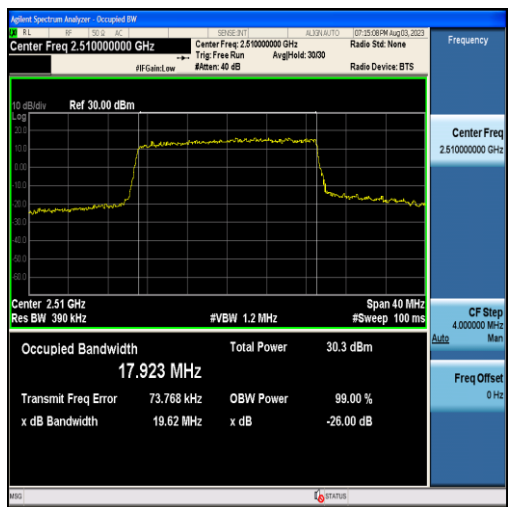

Band7-20MHz-QPSK-20850-100RB#0-17.901

Band7-20MHz-16QAM-20850-100RB#0-17.923