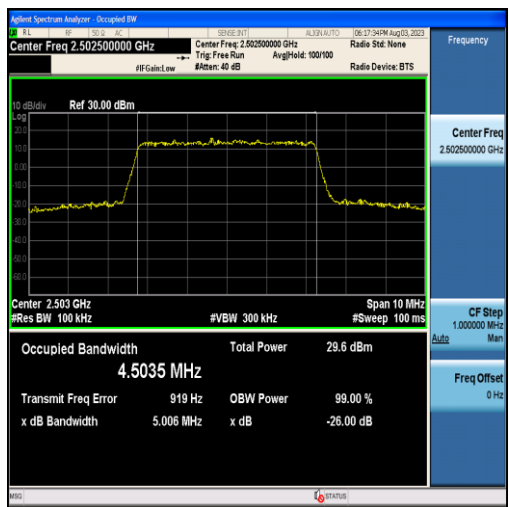

Band7-5MHz-QPSK-20775-25RB#0-4.5194

Band7-5MHz-16QAM-20775-25RB#0-4.5035