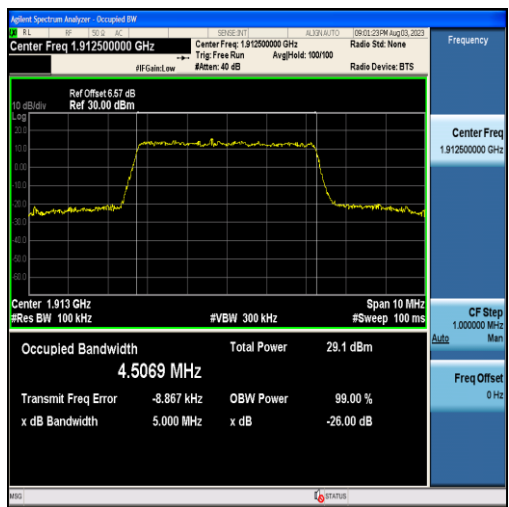

Band25-5MHz-QPSK-26665-25RB#0-4.5228

Band25-5MHz-16QAM-26665-25RB#0-4.5069