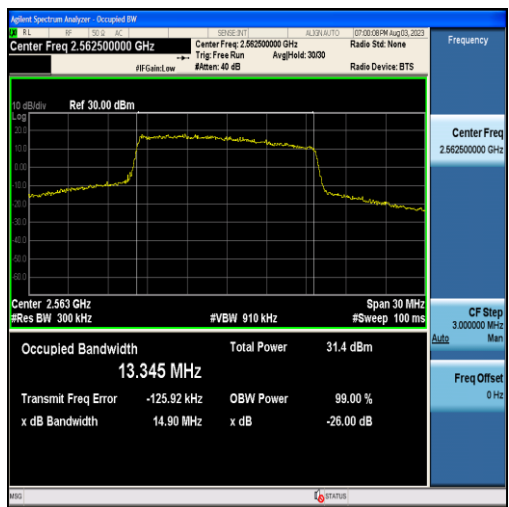

Band7-10MHz-16QAM-21400-50RB#0-9.0478

Band7-15MHz-QPSK-20825-75RB#0-13.487

Band7-15MHz-16QAM-20825-75RB#0-13.453

Band7-15MHz-QPSK-21100-75RB#0-13.478

Band7-15MHz-16QAM-21100-75RB#0-13.474

Band7-15MHz-QPSK-21375-75RB#0-13.345