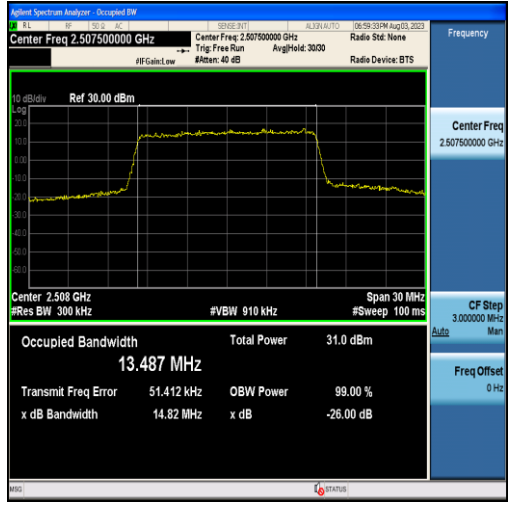

Band7-10MHz-16QAM-21400-50RB#0-9.0478

Band7-15MHz-QPSK-20825-75RB#0-13.487