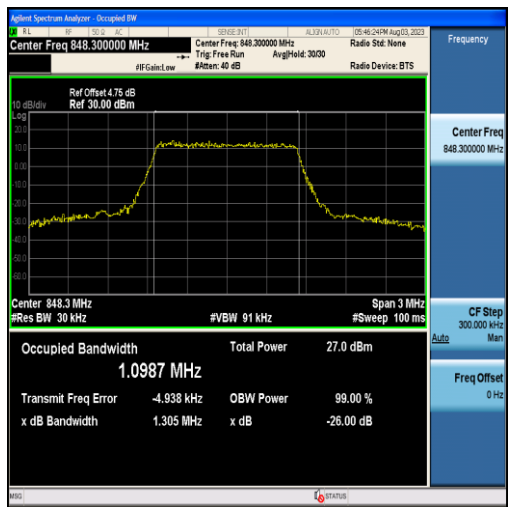

Band5-1.4MHz-QPSK-20407-6RB#0-1.1005

Band5-1.4MHz-16QAM-20407-6RB#0-1.0967

Band5-1.4MHz-QPSK-20525-6RB#0-1.0976

Band5-1.4MHz-16QAM-20525-6RB#0-1.0983

Band5-1.4MHz-QPSK-20643-6RB#0-1.0946

Band5-1.4MHz-16QAM-20643-6RB#0-1.0987