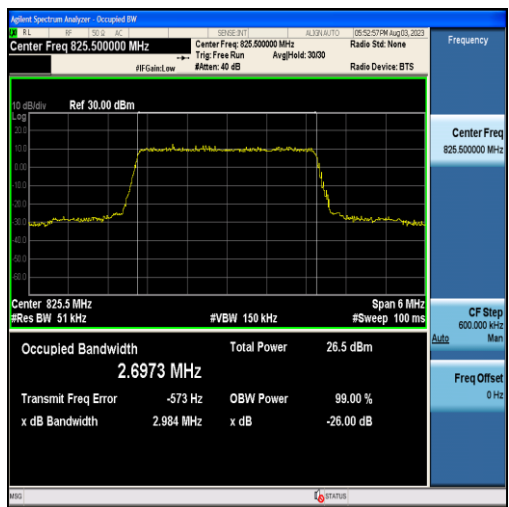

Band5-3MHz-16QAM-20415-15RB#0-2.6973