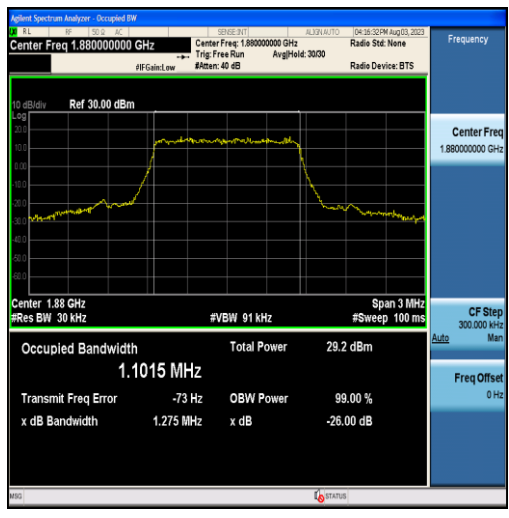

Band2-1.4MHz-QPSK-18900-6RB#0-1.1015