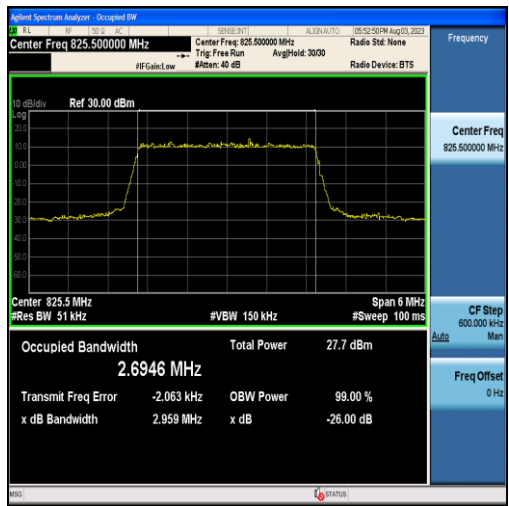

Band5-1.4MHz-QPSK-20407-6RB#0-1.1005

Band5-1.4MHz-16QAM-20407-6RB#0-1.0967

Band5-1.4MHz-QPSK-20525-6RB#0-1.0976

Band5-1.4MHz-16QAM-20525-6RB#0-1.0983

Band5-1.4MHz-QPSK-20643-6RB#0-1.0946

Band5-1.4MHz-16QAM-20643-6RB#0-1.0987