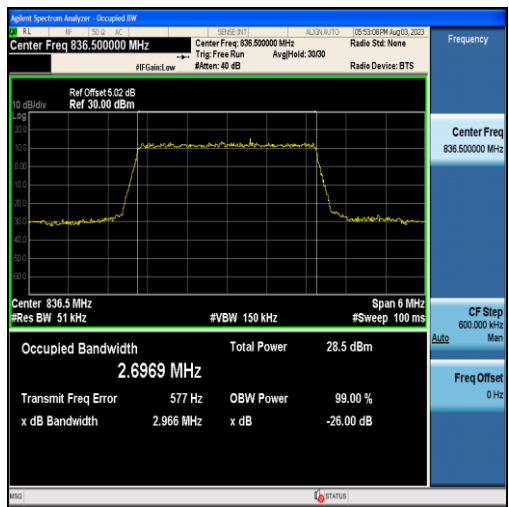

Band5-3MHz-QPSK-20525-15RB#0-2.6969