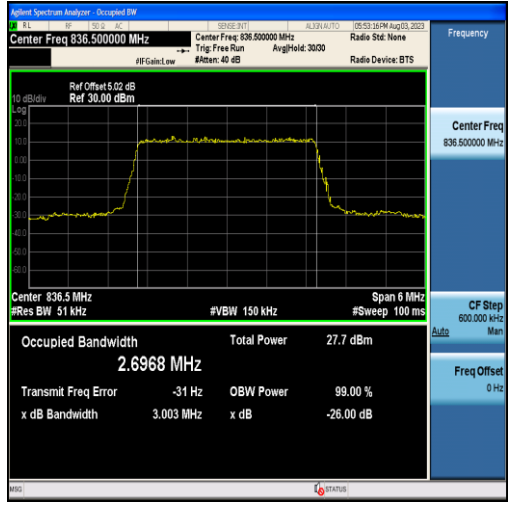

Band5-3MHz-16QAM-20525-15RB#0-2.6968