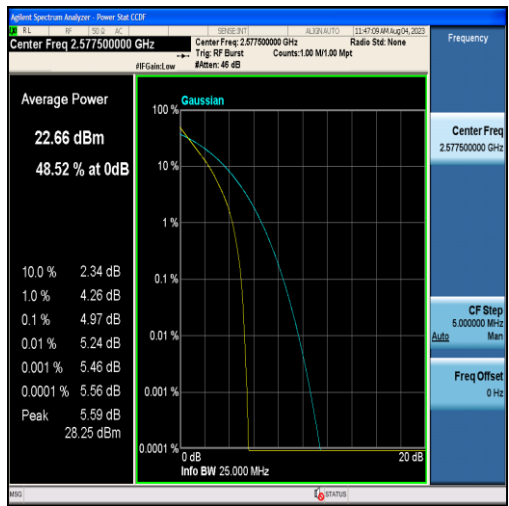

Band38-10MHz-QPSK-38000-50RB#0

Band38-10MHz-16QAM-38000-50RB#0

Band38-10MHz-QPSK-38200-50RB#0

Band38-10MHz-16QAM-38200-50RB#0

Band38-15MHz-QPSK-37825-75RB#0

Band38-15MHz-16QAM-37825-75RB#0

Band38-15MHz-QPSK-38000-75RB#0