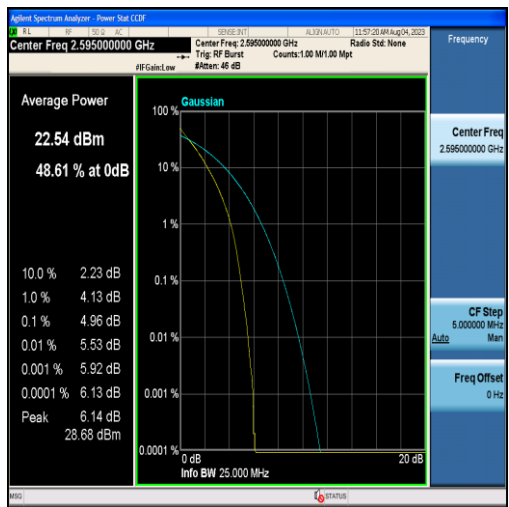

Band38-15MHz-16QAM-38000-75RB#0

Band38-15MHz-QPSK-38175-75RB#0

Band38-15MHz-16QAM-38175-75RB#0

Band38-20MHz-QPSK-37850-100RB#0

Band38-20MHz-16QAM-37850-100RB#0

Band38-20MHz-QPSK-38000-100RB#0

Band38-20MHz-16QAM-38000-100RB#0