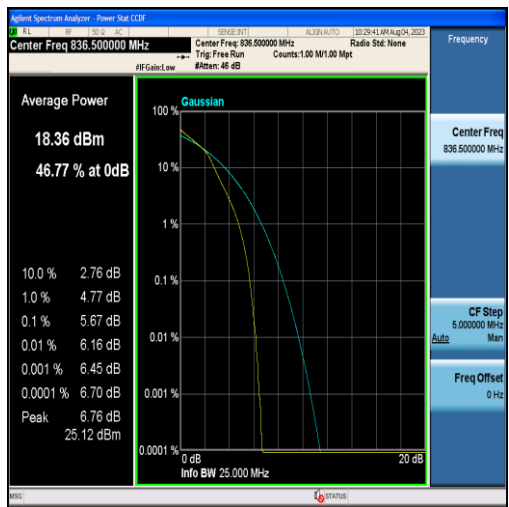

Band26-5MHz-QPSK-26915-25RB#0

Band26-5MHz-16QAM-26915-25RB#0