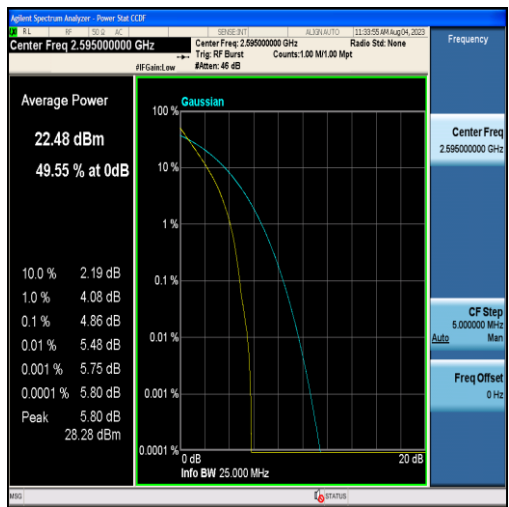

Band38-5MHz-16QAM-37775-25RB#0

Band38-5MHz-QPSK-38000-25RB#0

Band38-5MHz-16QAM-38000-25RB#0

Band38-5MHz-QPSK-38225-25RB#0

Band38-5MHz-16QAM-38225-25RB#0

Band38-10MHz-QPSK-37800-50RB#0

Band38-10MHz-16QAM-37800-50RB#0