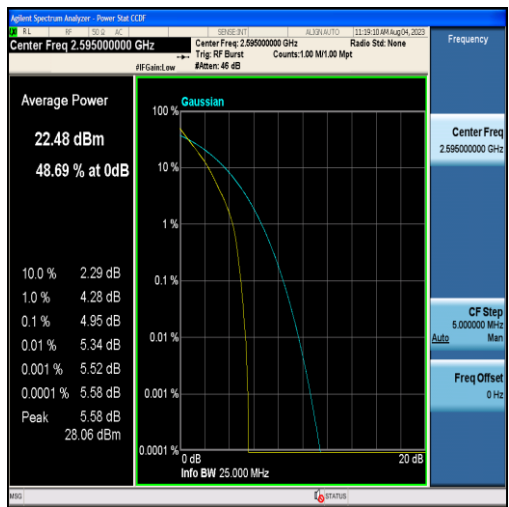

Band38-5MHz-16QAM-37775-25RB#0

Band38-5MHz-QPSK-38000-25RB#0