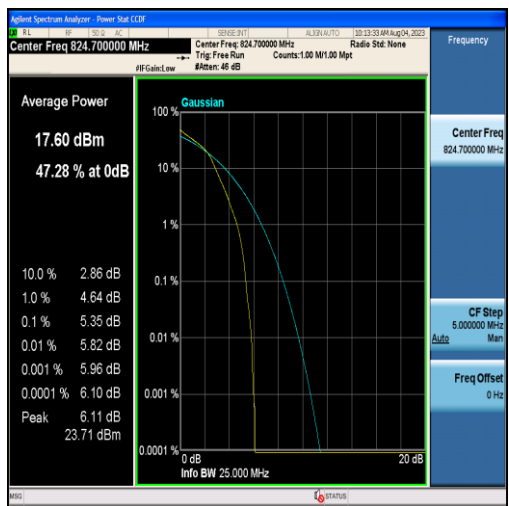

Band26-1.4MHz-QPSK-26797-6RB#0

Band26-1.4MHz-16QAM-26797-6RB#0