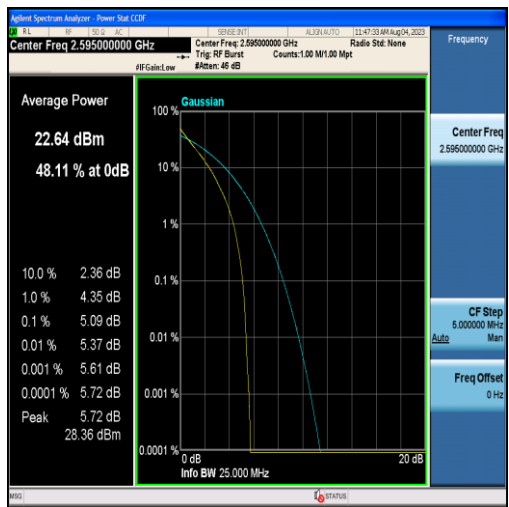

Band38-10MHz-QPSK-38000-50RB#0

Band38-10MHz-16QAM-38000-50RB#0

Band38-10MHz-QPSK-38200-50RB#0

Band38-10MHz-16QAM-38200-50RB#0

Band38-15MHz-QPSK-37825-75RB#0

Band38-15MHz-16QAM-37825-75RB#0

Band38-15MHz-QPSK-38000-75RB#0