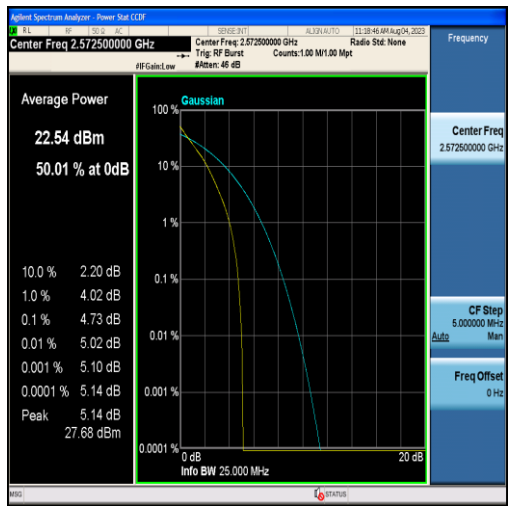

Band26-15MHz-QPSK-26865-75RB#0

Band26-15MHz-16QAM-26865-75RB#0

Band26-15MHz-QPSK-26915-75RB#0

Band26-15MHz-16QAM-26915-75RB#0

Band26-15MHz-QPSK-26965-75RB#0

Band26-15MHz-16QAM-26965-75RB#0

Band38-5MHz-QPSK-37775-25RB#0