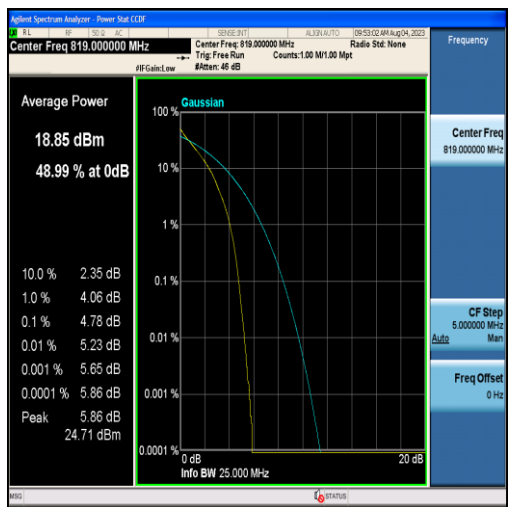

Band26-3MHz-16QAM-26705-15RB#0

Band26-3MHz-QPSK-26740-15RB#0