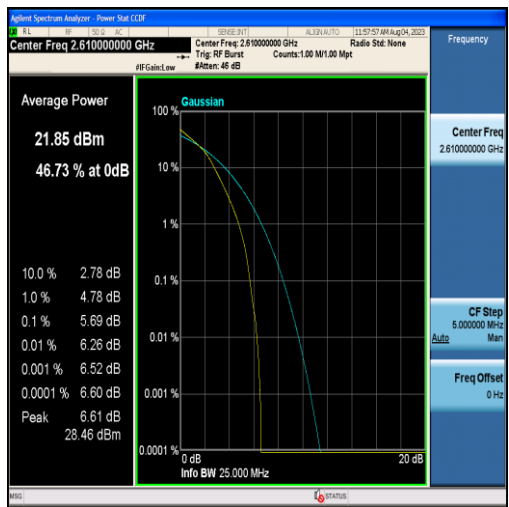

Band38-20MHz-QPSK-38150-100RB#0

Band38-20MHz-16QAM-38150-100RB#0