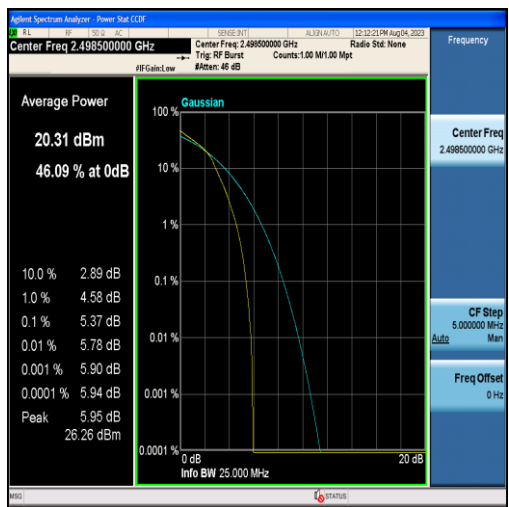

Band41-5MHz-QPSK-39675-25RB#0

Band41-5MHz-16QAM-39675-25RB#0