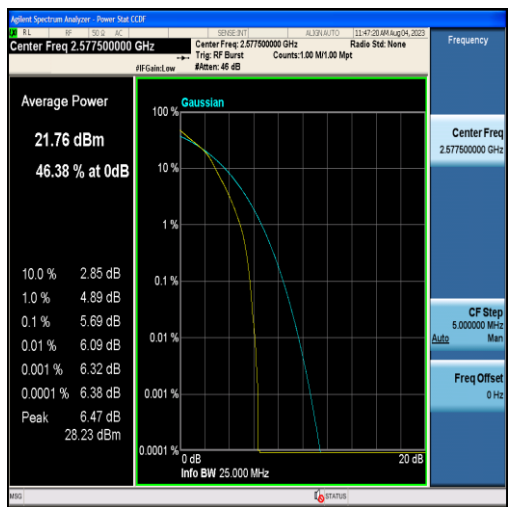

Band38-10MHz-QPSK-38000-50RB#0

Band38-10MHz-16QAM-38000-50RB#0

Band38-10MHz-QPSK-38200-50RB#0

Band38-10MHz-16QAM-38200-50RB#0

Band38-15MHz-QPSK-37825-75RB#0

Band38-15MHz-16QAM-37825-75RB#0

Band38-15MHz-QPSK-38000-75RB#0