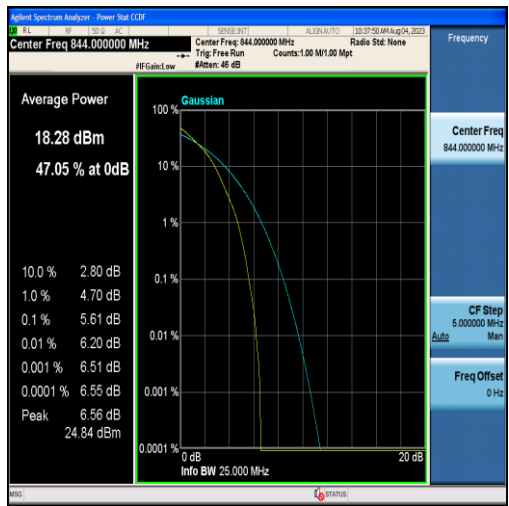

Band26-10MHz-16QAM-26840-50RB#0

Band26-10MHz-QPSK-26915-50RB#0

Band26-10MHz-16QAM-26915-50RB#0

Band26-10MHz-QPSK-26990-50RB#0

Band26-10MHz-16QAM-26990-50RB#0

Band26-15MHz-QPSK-26765-75RB#0

Band26-15MHz-16QAM-26765-75RB#0