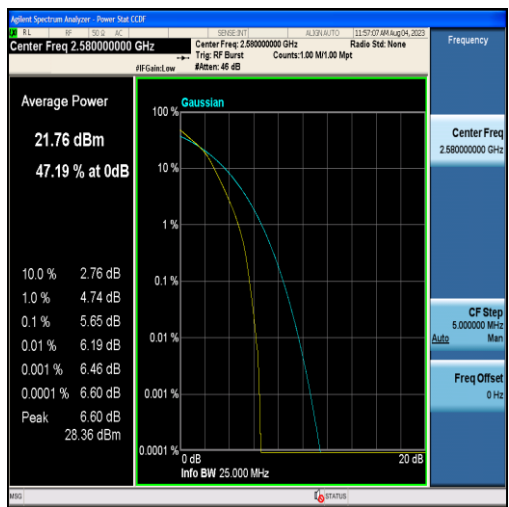

Band38-15MHz-16QAM-38000-75RB#0

Band38-15MHz-QPSK-38175-75RB#0

Band38-15MHz-16QAM-38175-75RB#0

Band38-20MHz-QPSK-37850-100RB#0

Band38-20MHz-16QAM-37850-100RB#0

Band38-20MHz-QPSK-38000-100RB#0

Band38-20MHz-16QAM-38000-100RB#0