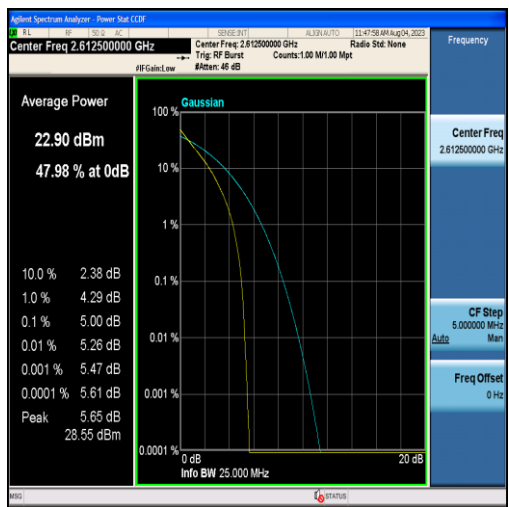

Band38-15MHz-16QAM-38000-75RB#0

Band38-15MHz-QPSK-38175-75RB#0