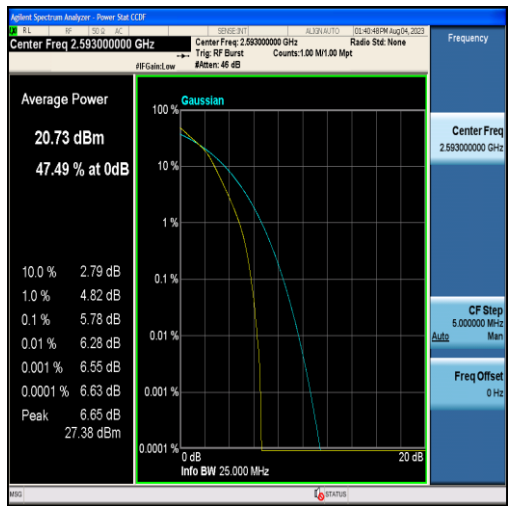

Band41-10MHz-QPSK-40620-50RB#0

Band41-10MHz-16QAM-40620-50RB#0