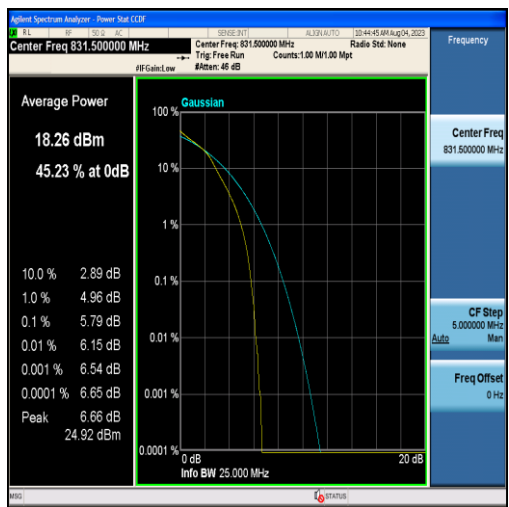

Band26-15MHz-QPSK-26865-75RB#0

Band26-15MHz-16QAM-26865-75RB#0