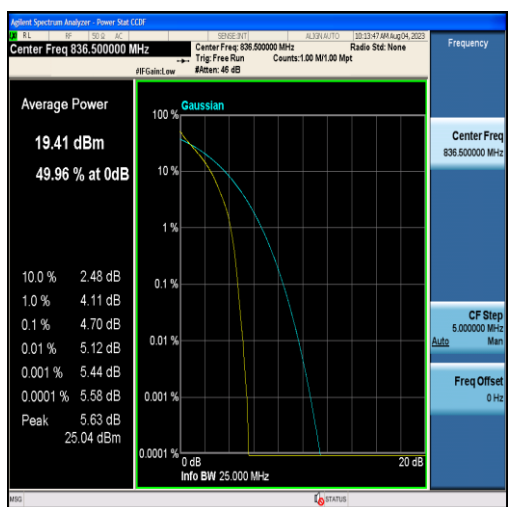

Band26-1.4MHz-QPSK-26783-6RB#0

Band26-1.4MHz-16QAM-26783-6RB#0

Band26-1.4MHz-QPSK-26797-6RB#0

Band26-1.4MHz-16QAM-26797-6RB#0

Band26-1.4MHz-QPSK-26915-6RB#0

Band26-1.4MHz-16QAM-26915-6RB#0

Band26-1.4MHz-QPSK-27033-6RB#0