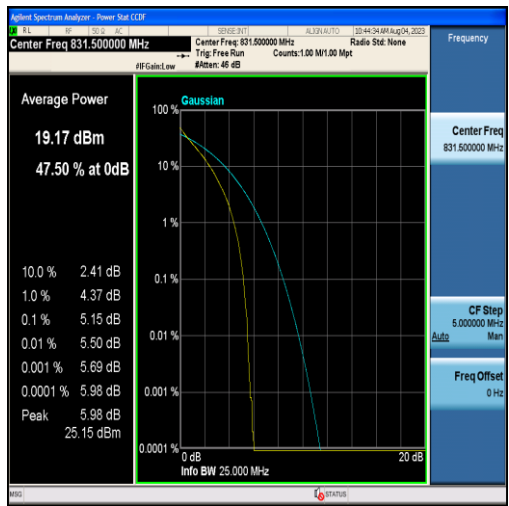

Band26-10MHz-16QAM-26840-50RB#0

Band26-10MHz-QPSK-26915-50RB#0

Band26-10MHz-16QAM-26915-50RB#0

Band26-10MHz-QPSK-26990-50RB#0

Band26-10MHz-16QAM-26990-50RB#0

Band26-15MHz-QPSK-26765-75RB#0

Band26-15MHz-16QAM-26765-75RB#0