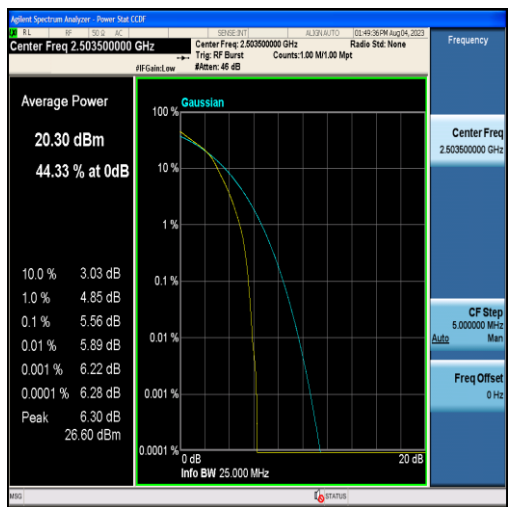

Band41-15MHz-QPSK-39725-75RB#0

Band41-15MHz-16QAM-39725-75RB#0