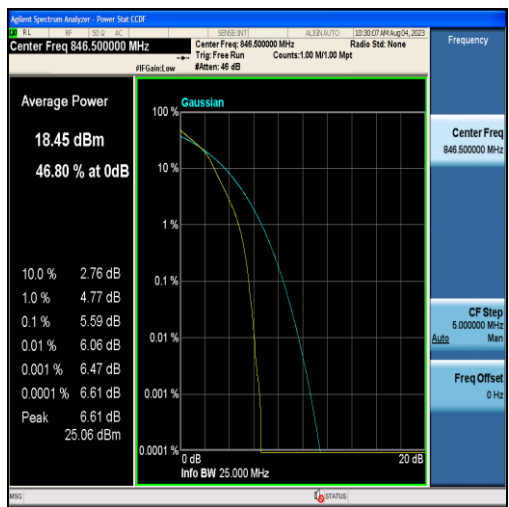

Band26-5MHz-QPSK-27015-25RB#0

Band26-5MHz-16QAM-27015-25RB#0