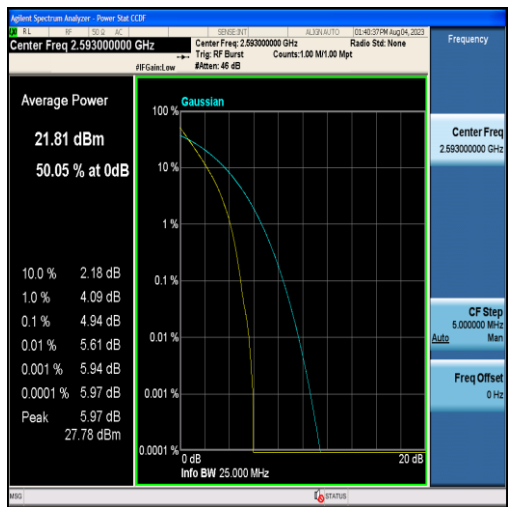

Band41-10MHz-16QAM-39700-50RB#0

Band41-10MHz-QPSK-40620-50RB#0