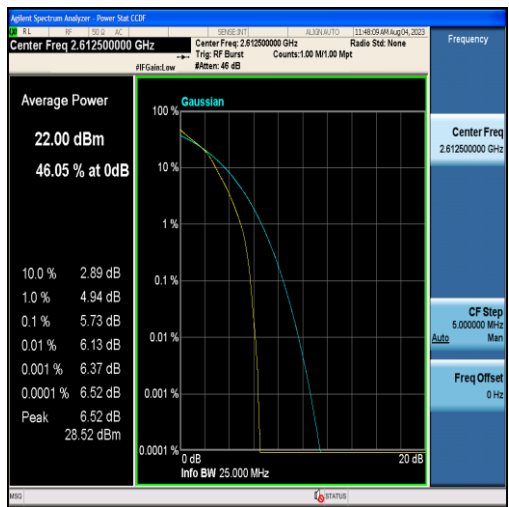

Band38-15MHz-QPSK-38175-75RB#0

Band38-15MHz-16QAM-38175-75RB#0