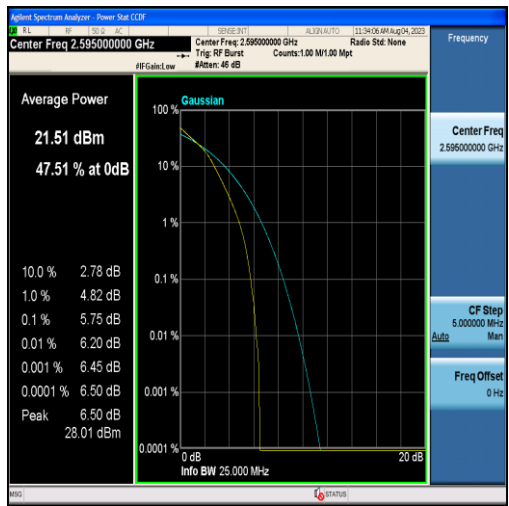

Band38-10MHz-QPSK-38000-50RB#0

Band38-10MHz-16QAM-38000-50RB#0