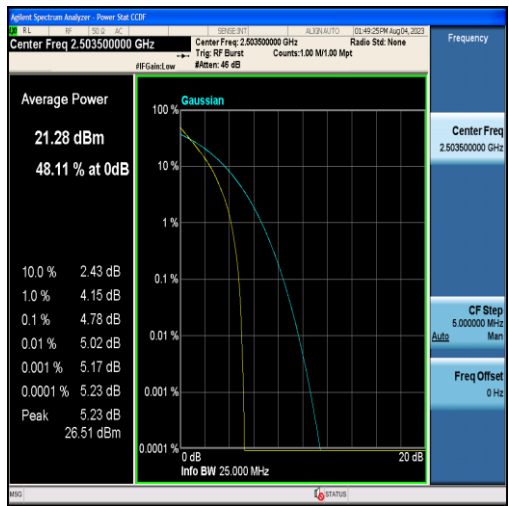

Band41-15MHz-QPSK-39725-75RB#0

Band41-15MHz-16QAM-39725-75RB#0