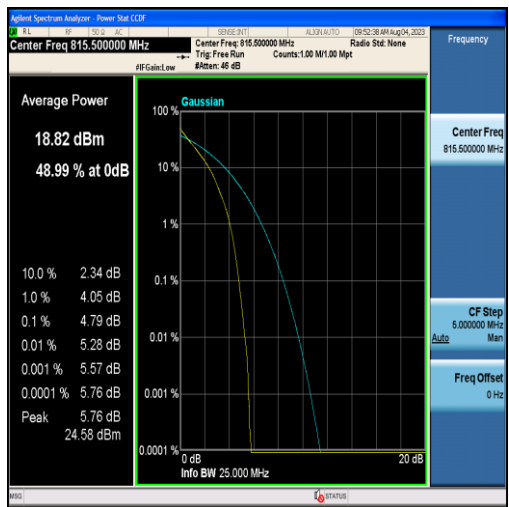

Band26-1.4MHz-16QAM-27033-6RB#0

Band26-3MHz-QPSK-26705-15RB#0