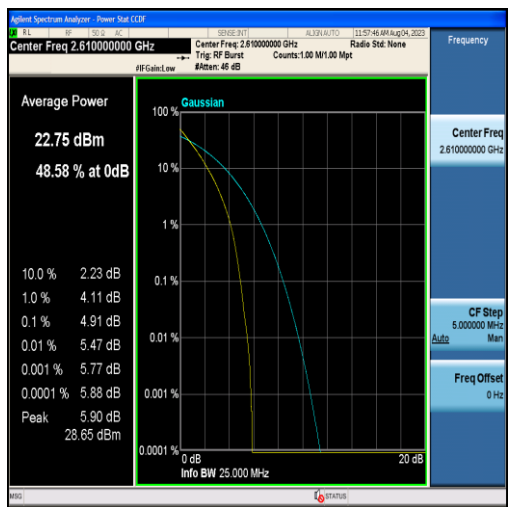

Band38-15MHz-16QAM-38000-75RB#0

Band38-15MHz-QPSK-38175-75RB#0

Band38-15MHz-16QAM-38175-75RB#0

Band38-20MHz-QPSK-37850-100RB#0

Band38-20MHz-16QAM-37850-100RB#0

Band38-20MHz-QPSK-38000-100RB#0

Band38-20MHz-16QAM-38000-100RB#0