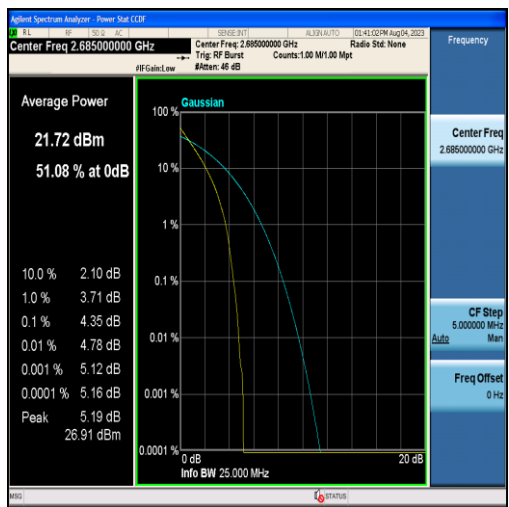

Band41-10MHz-16QAM-40620-50RB#0

Band41-10MHz-QPSK-41540-50RB#0