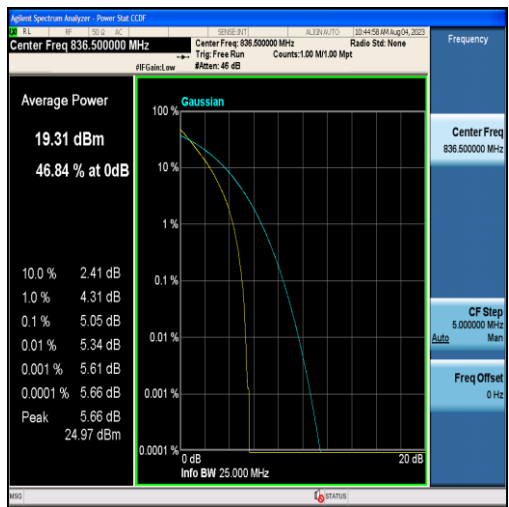

Band26-15MHz-16QAM-26865-75RB#0

Band26-15MHz-QPSK-26915-75RB#0