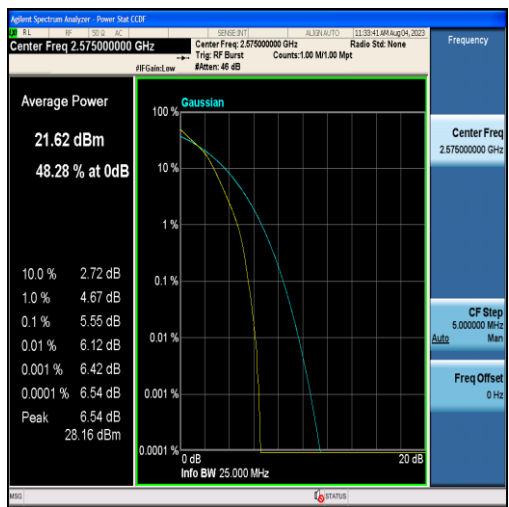

Band38-5MHz-16QAM-37775-25RB#0

Band38-5MHz-QPSK-38000-25RB#0

Band38-5MHz-16QAM-38000-25RB#0

Band38-5MHz-QPSK-38225-25RB#0

Band38-5MHz-16QAM-38225-25RB#0

Band38-10MHz-QPSK-37800-50RB#0

Band38-10MHz-16QAM-37800-50RB#0