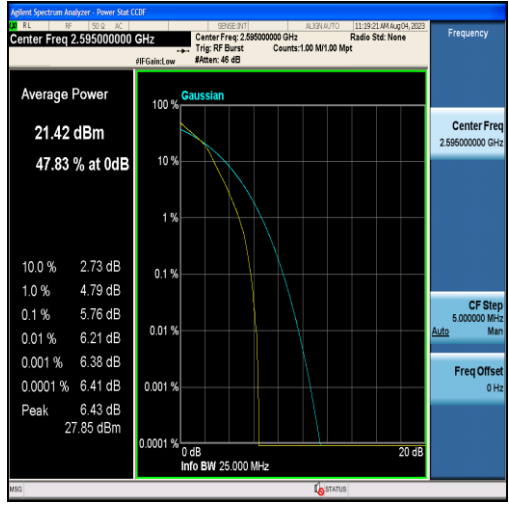

Band38-5MHz-QPSK-38000-25RB#0

Band38-5MHz-16QAM-38000-25RB#0