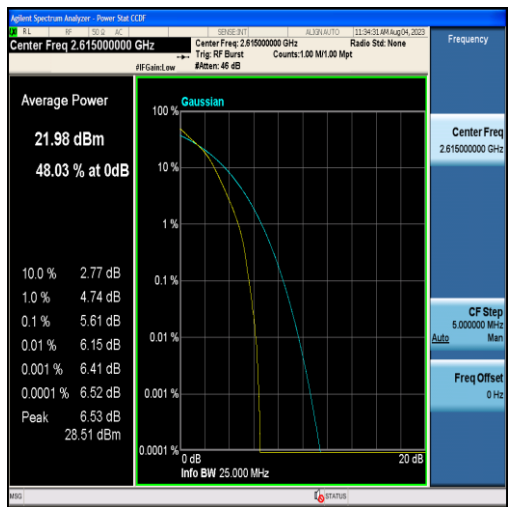

Band38-10MHz-QPSK-38200-50RB#0

Band38-10MHz-16QAM-38200-50RB#0