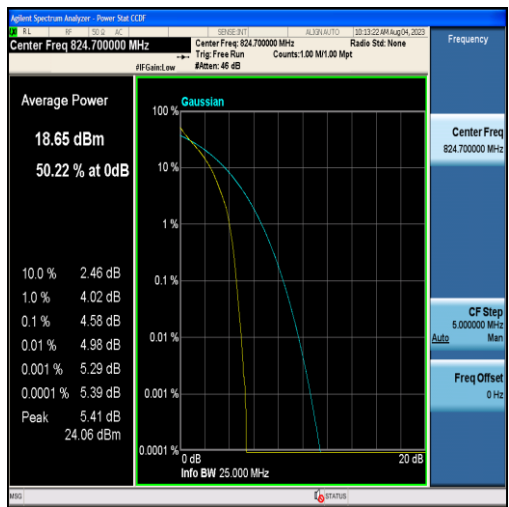

Band26-1.4MHz-16QAM-26783-6RB#0

Band26-1.4MHz-QPSK-26797-6RB#0