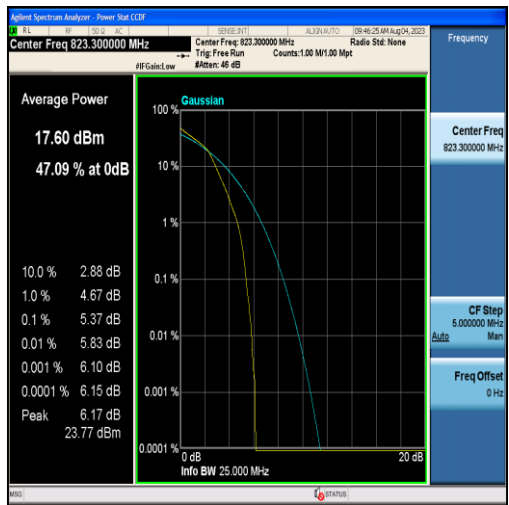

Band26-1.4MHz-QPSK-26783-6RB#0

Band26-1.4MHz-16QAM-26783-6RB#0