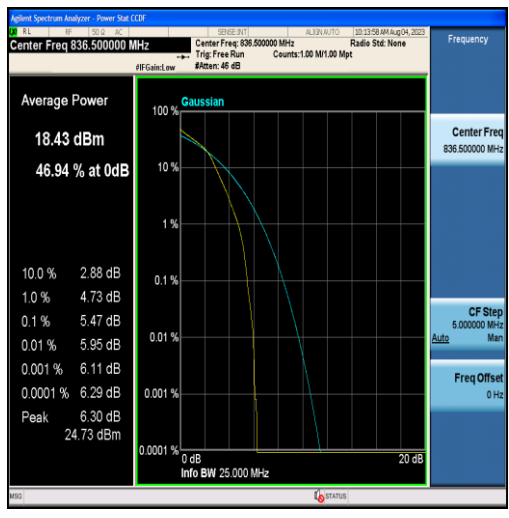

Band26-1.4MHz-QPSK-26783-6RB#0

Band26-1.4MHz-16QAM-26783-6RB#0

Band26-1.4MHz-QPSK-26797-6RB#0

Band26-1.4MHz-16QAM-26797-6RB#0

Band26-1.4MHz-QPSK-26915-6RB#0

Band26-1.4MHz-16QAM-26915-6RB#0

Band26-1.4MHz-QPSK-27033-6RB#0