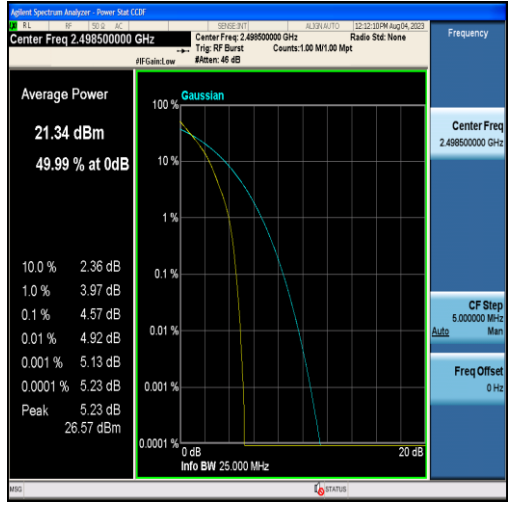

Band38-20MHz-16QAM-38150-100RB#0

Band41-5MHz-QPSK-39675-25RB#0