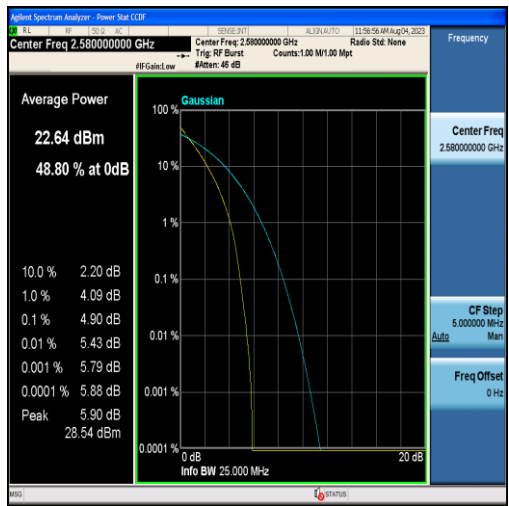

Band38-15MHz-16QAM-38000-75RB#0

Band38-15MHz-QPSK-38175-75RB#0

Band38-15MHz-16QAM-38175-75RB#0

Band38-20MHz-QPSK-37850-100RB#0

Band38-20MHz-16QAM-37850-100RB#0

Band38-20MHz-QPSK-38000-100RB#0

Band38-20MHz-16QAM-38000-100RB#0