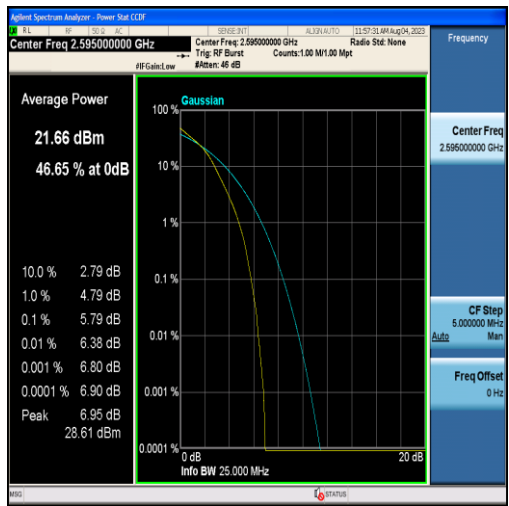

Band38-15MHz-16QAM-38000-75RB#0

Band38-15MHz-QPSK-38175-75RB#0

Band38-15MHz-16QAM-38175-75RB#0

Band38-20MHz-QPSK-37850-100RB#0

Band38-20MHz-16QAM-37850-100RB#0

Band38-20MHz-QPSK-38000-100RB#0

Band38-20MHz-16QAM-38000-100RB#0