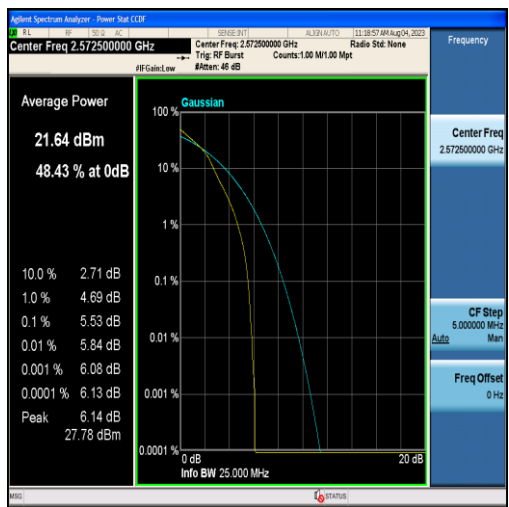

Band26-15MHz-QPSK-26865-75RB#0

Band26-15MHz-16QAM-26865-75RB#0

Band26-15MHz-QPSK-26915-75RB#0

Band26-15MHz-16QAM-26915-75RB#0

Band26-15MHz-QPSK-26965-75RB#0

Band26-15MHz-16QAM-26965-75RB#0

Band38-5MHz-QPSK-37775-25RB#0