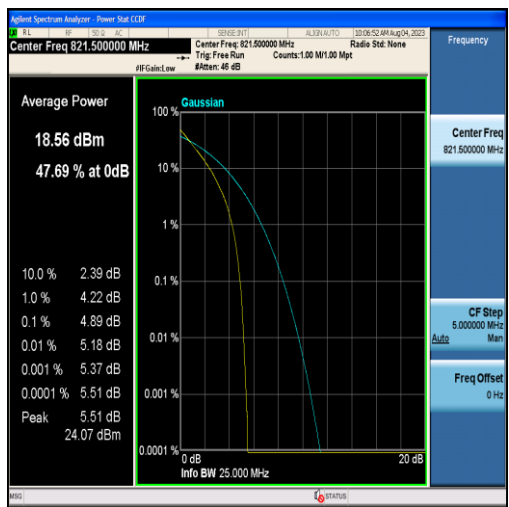

Band26-10MHz-16QAM-26840-50RB#0

Band26-10MHz-QPSK-26915-50RB#0

Band26-10MHz-16QAM-26915-50RB#0

Band26-10MHz-QPSK-26990-50RB#0

Band26-10MHz-16QAM-26990-50RB#0

Band26-15MHz-QPSK-26765-75RB#0

Band26-15MHz-16QAM-26765-75RB#0