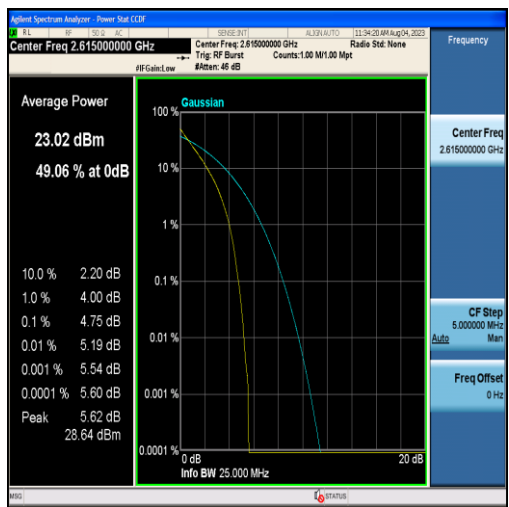

Band38-10MHz-16QAM-38000-50RB#0

Band38-10MHz-QPSK-38200-50RB#0