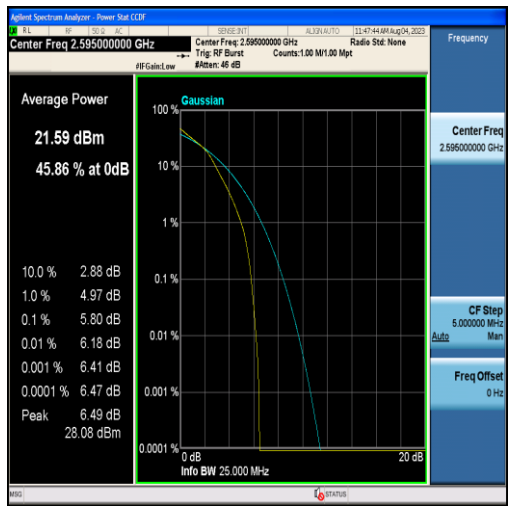

Band38-10MHz-QPSK-38000-50RB#0

Band38-10MHz-16QAM-38000-50RB#0

Band38-10MHz-QPSK-38200-50RB#0

Band38-10MHz-16QAM-38200-50RB#0

Band38-15MHz-QPSK-37825-75RB#0

Band38-15MHz-16QAM-37825-75RB#0

Band38-15MHz-QPSK-38000-75RB#0