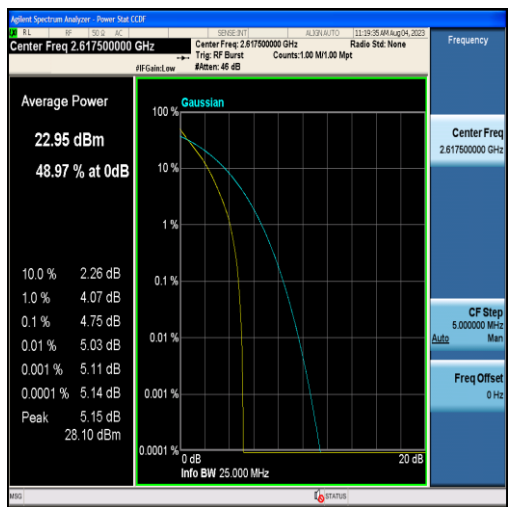

Band38-5MHz-16QAM-38000-25RB#0

Band38-5MHz-QPSK-38225-25RB#0