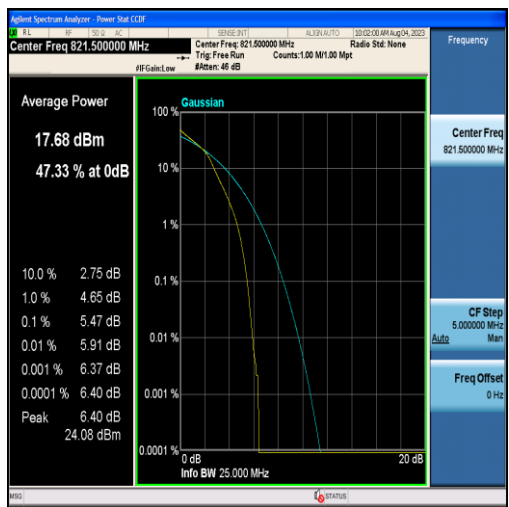

Band26-5MHz-16QAM-26715-25RB#0

Band26-5MHz-QPSK-26740-25RB#0

Band26-5MHz-16QAM-26740-25RB#0

Band26-5MHz-QPSK-26765-25RB#0

Band26-5MHz-16QAM-26765-25RB#0

Band26-5MHz-QPSK-26815-25RB#0

Band26-5MHz-16QAM-26815-25RB#0