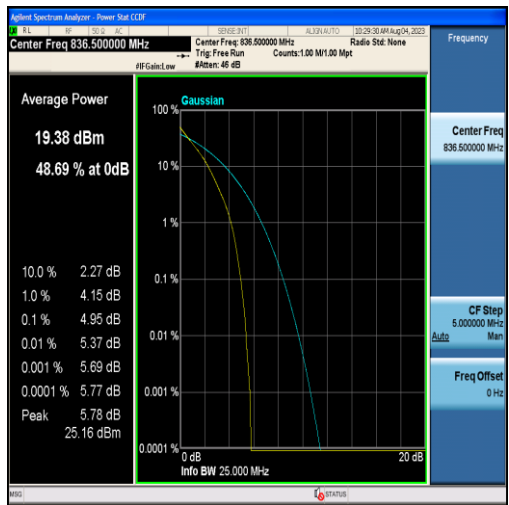

Band26-5MHz-16QAM-26715-25RB#0

Band26-5MHz-QPSK-26740-25RB#0

Band26-5MHz-16QAM-26740-25RB#0

Band26-5MHz-QPSK-26765-25RB#0

Band26-5MHz-16QAM-26765-25RB#0

Band26-5MHz-QPSK-26815-25RB#0

Band26-5MHz-16QAM-26815-25RB#0