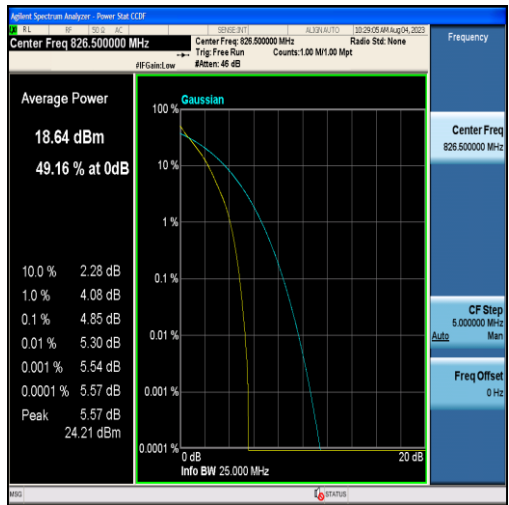

Band26-5MHz-16QAM-26715-25RB#0

Band26-5MHz-QPSK-26740-25RB#0

Band26-5MHz-16QAM-26740-25RB#0

Band26-5MHz-QPSK-26765-25RB#0

Band26-5MHz-16QAM-26765-25RB#0

Band26-5MHz-QPSK-26815-25RB#0

Band26-5MHz-16QAM-26815-25RB#0