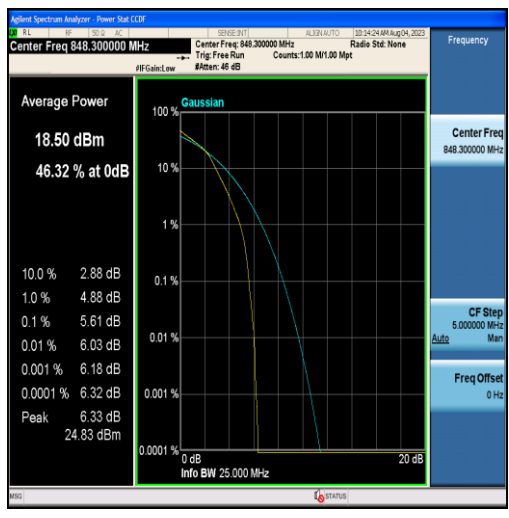

Band26-1.4MHz-QPSK-26783-6RB#0

Band26-1.4MHz-16QAM-26783-6RB#0

Band26-1.4MHz-QPSK-26797-6RB#0

Band26-1.4MHz-16QAM-26797-6RB#0

Band26-1.4MHz-QPSK-26915-6RB#0

Band26-1.4MHz-16QAM-26915-6RB#0

Band26-1.4MHz-QPSK-27033-6RB#0