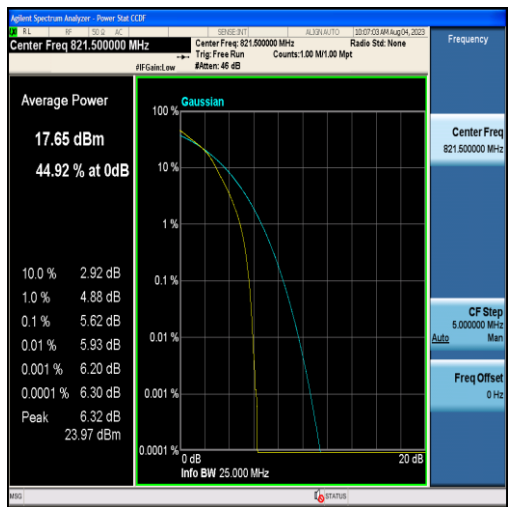

Band26-10MHz-16QAM-26840-50RB#0

Band26-10MHz-QPSK-26915-50RB#0

Band26-10MHz-16QAM-26915-50RB#0

Band26-10MHz-QPSK-26990-50RB#0

Band26-10MHz-16QAM-26990-50RB#0

Band26-15MHz-QPSK-26765-75RB#0

Band26-15MHz-16QAM-26765-75RB#0