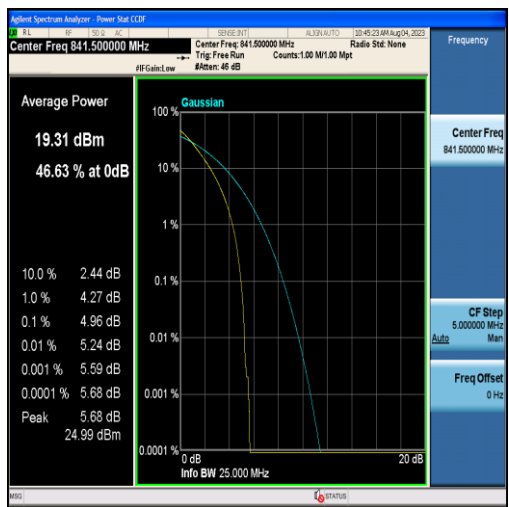

Band26-15MHz-QPSK-26865-75RB#0

Band26-15MHz-16QAM-26865-75RB#0

Band26-15MHz-QPSK-26915-75RB#0

Band26-15MHz-16QAM-26915-75RB#0

Band26-15MHz-QPSK-26965-75RB#0

Band26-15MHz-16QAM-26965-75RB#0

Band38-5MHz-QPSK-37775-25RB#0