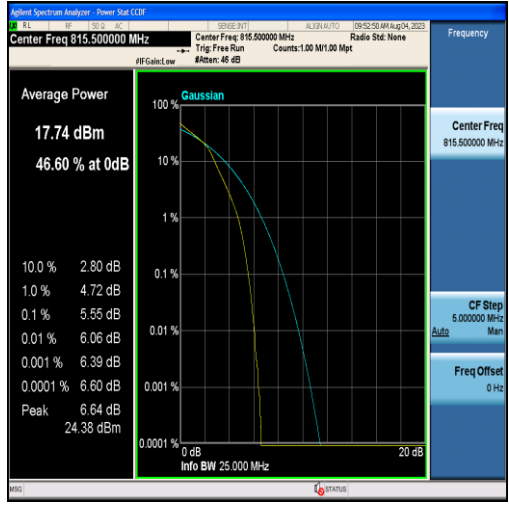

Band26-3MHz-QPSK-26705-15RB#0

Band26-3MHz-16QAM-26705-15RB#0