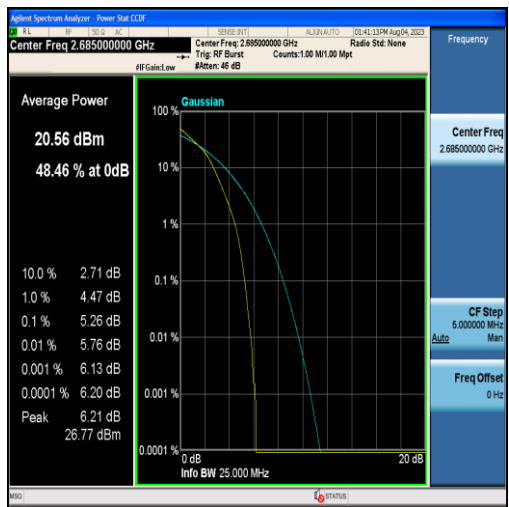

Band41-10MHz-QPSK-41540-50RB#0

Band41-10MHz-16QAM-41540-50RB#0