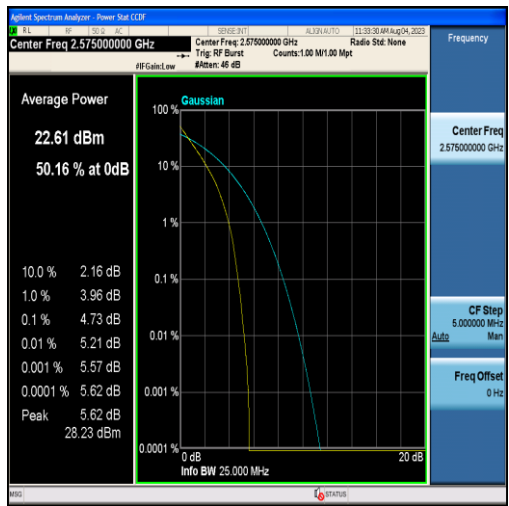

Band38-5MHz-16QAM-37775-25RB#0

Band38-5MHz-QPSK-38000-25RB#0

Band38-5MHz-16QAM-38000-25RB#0

Band38-5MHz-QPSK-38225-25RB#0

Band38-5MHz-16QAM-38225-25RB#0

Band38-10MHz-QPSK-37800-50RB#0

Band38-10MHz-16QAM-37800-50RB#0