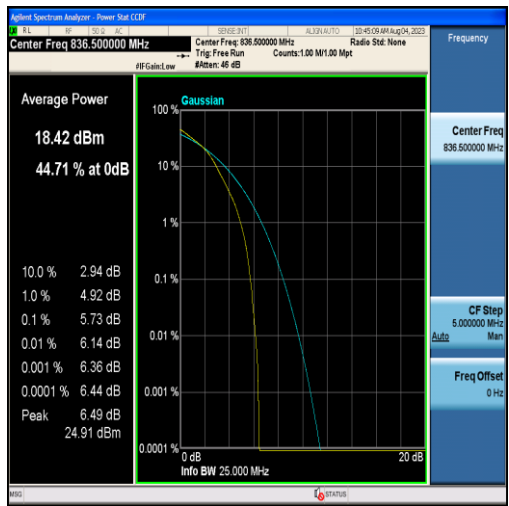

Band26-15MHz-QPSK-26915-75RB#0

Band26-15MHz-16QAM-26915-75RB#0