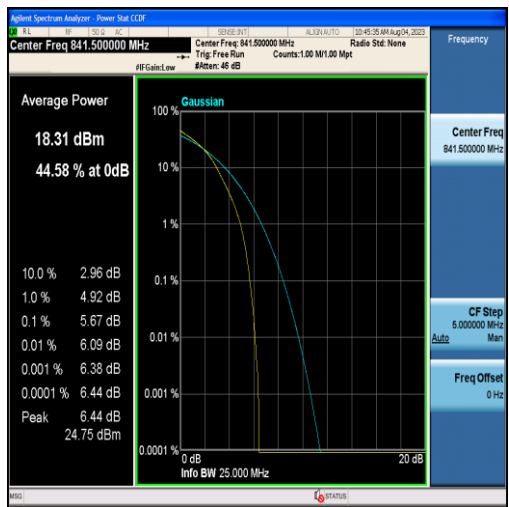

Band26-15MHz-QPSK-26865-75RB#0

Band26-15MHz-16QAM-26865-75RB#0

Band26-15MHz-QPSK-26915-75RB#0

Band26-15MHz-16QAM-26915-75RB#0

Band26-15MHz-QPSK-26965-75RB#0

Band26-15MHz-16QAM-26965-75RB#0

Band38-5MHz-QPSK-37775-25RB#0