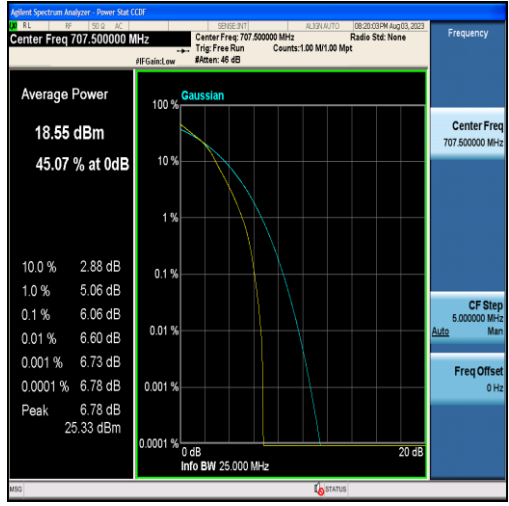

Band12-5MHz-QPSK-23095-25RB#0

Band12-5MHz-16QAM-23095-25RB#0