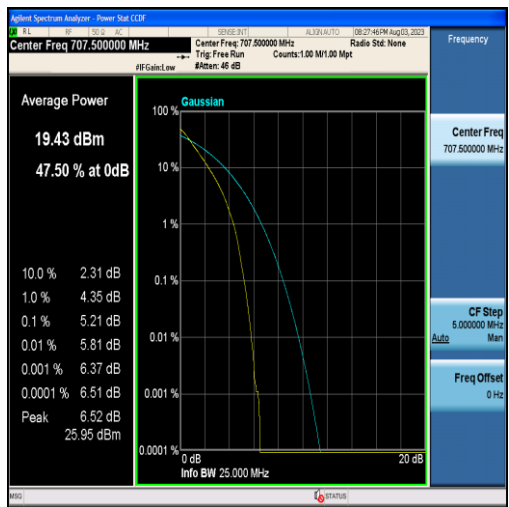

Band12-5MHz-QPSK-23095-25RB#0

Band12-5MHz-16QAM-23095-25RB#0

Band12-5MHz-QPSK-23155-25RB#0

Band12-5MHz-16QAM-23155-25RB#0

Band12-10MHz-QPSK-23060-50RB#0

Band12-10MHz-16QAM-23060-50RB#0

Band12-10MHz-QPSK-23095-50RB#0