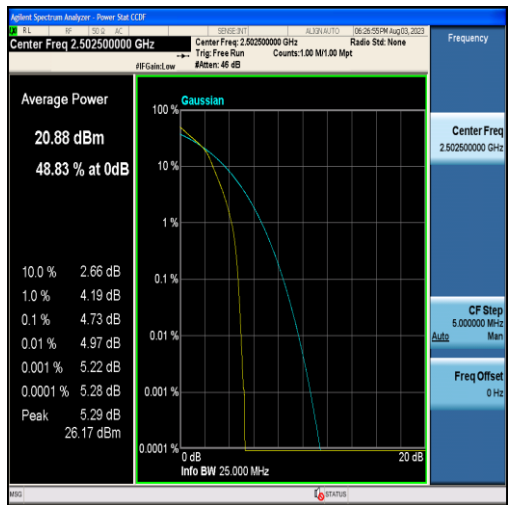

Band5-10MHz-QPSK-20525-50RB#0

Band5-10MHz-16QAM-20525-50RB#0

Band5-10MHz-QPSK-20600-50RB#0

Band5-10MHz-16QAM-20600-50RB#0

Band7-5MHz-QPSK-20775-25RB#0

Band7-5MHz-16QAM-20775-25RB#0

Band7-5MHz-QPSK-21100-25RB#0