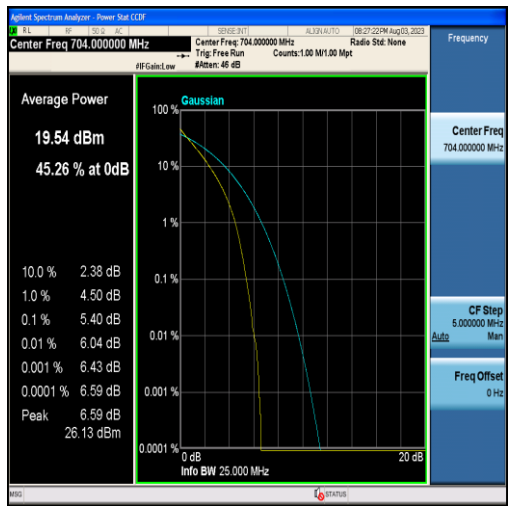

Band12-5MHz-QPSK-23095-25RB#0

Band12-5MHz-16QAM-23095-25RB#0

Band12-5MHz-QPSK-23155-25RB#0

Band12-5MHz-16QAM-23155-25RB#0

Band12-10MHz-QPSK-23060-50RB#0

Band12-10MHz-16QAM-23060-50RB#0

Band12-10MHz-QPSK-23095-50RB#0