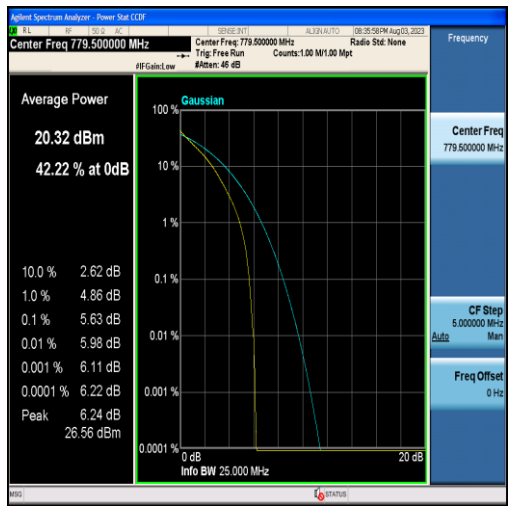

Band12-10MHz-16QAM-23130-50RB#0

Band13-5MHz-QPSK-23205-25RB#0