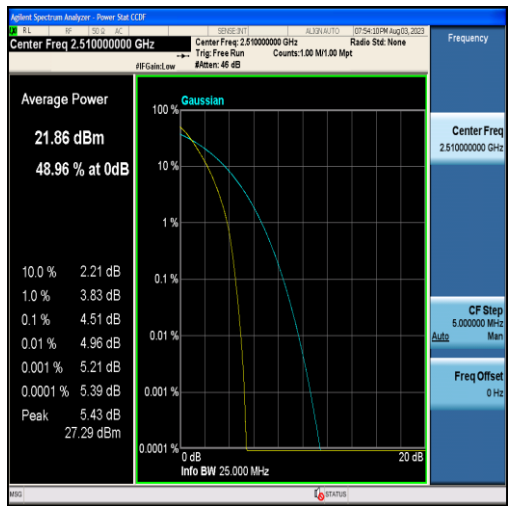

Band7-15MHz-16QAM-21375-75RB#0

Band7-20MHz-QPSK-20850-100RB#0