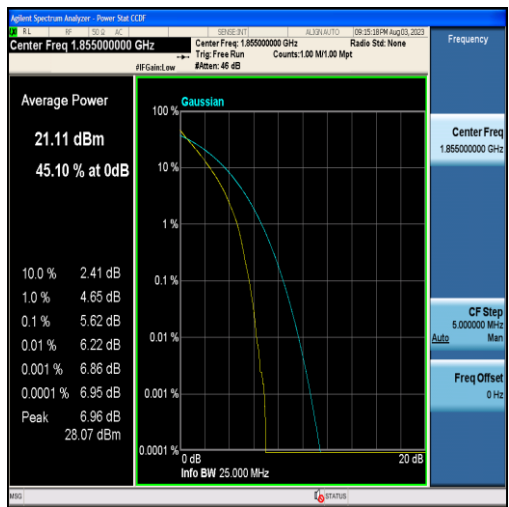

Band25-5MHz-16QAM-26665-25RB#0

Band25-10MHz-QPSK-26090-50RB#0