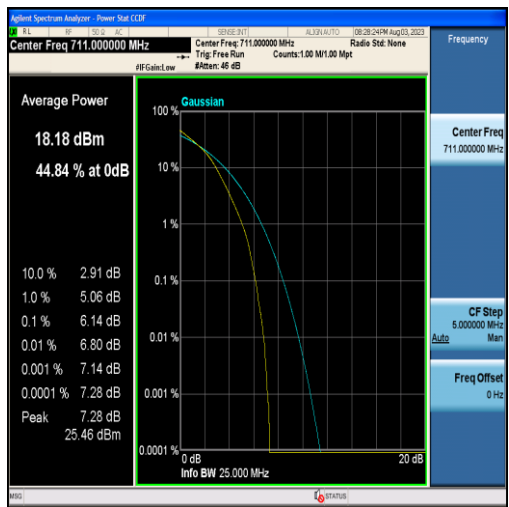

Band12-10MHz-QPSK-23130-50RB#0

Band12-10MHz-16QAM-23130-50RB#0