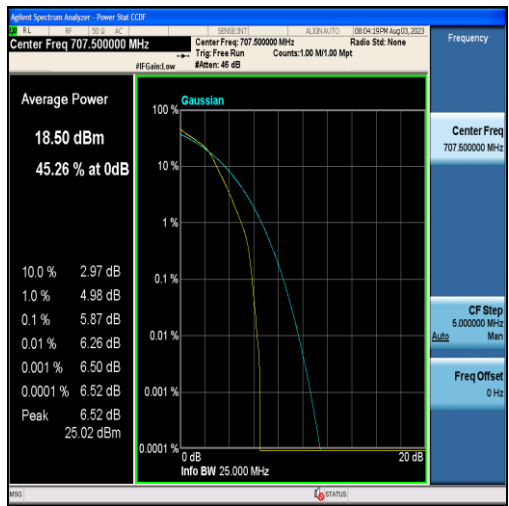

Band12-1.4MHz-QPSK-23095-6RB#0

Band12-1.4MHz-16QAM-23095-6RB#0