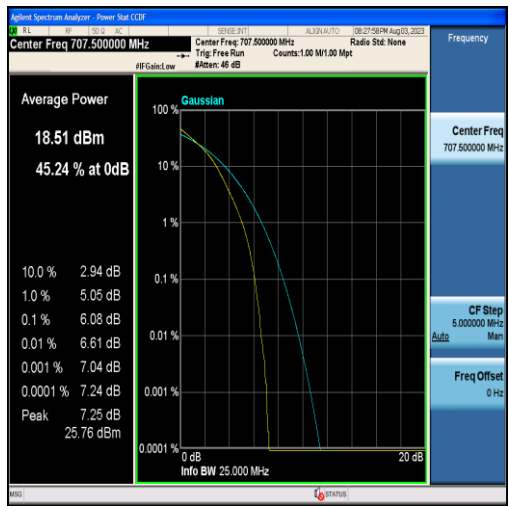

Band12-5MHz-QPSK-23095-25RB#0

Band12-5MHz-16QAM-23095-25RB#0

Band12-5MHz-QPSK-23155-25RB#0

Band12-5MHz-16QAM-23155-25RB#0

Band12-10MHz-QPSK-23060-50RB#0

Band12-10MHz-16QAM-23060-50RB#0

Band12-10MHz-QPSK-23095-50RB#0