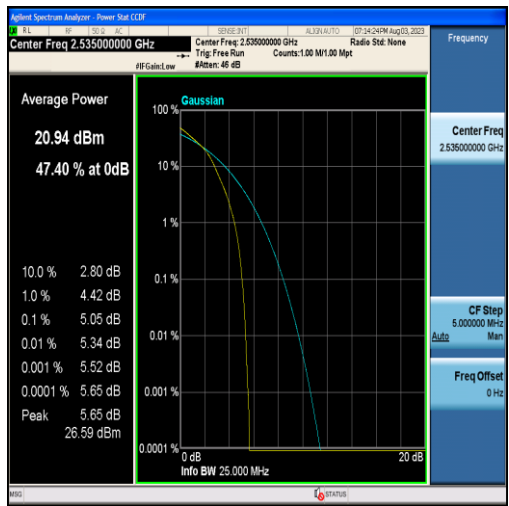

Band7-10MHz-QPSK-21400-50RB#0

Band7-10MHz-16QAM-21400-50RB#0

Band7-15MHz-QPSK-20825-75RB#0

Band7-15MHz-16QAM-20825-75RB#0

Band7-15MHz-QPSK-21100-75RB#0

Band7-15MHz-16QAM-21100-75RB#0

Band7-15MHz-QPSK-21375-75RB#0