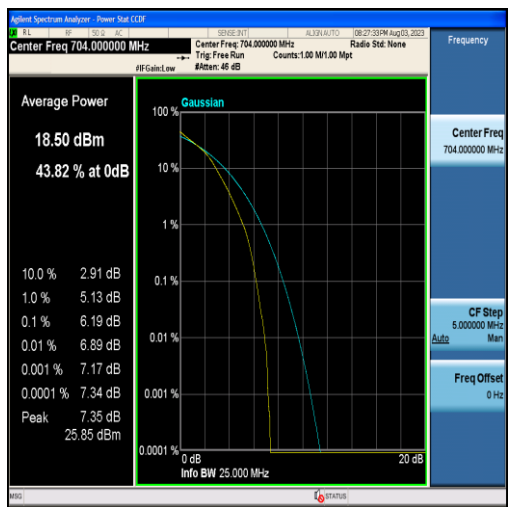

Band12-5MHz-QPSK-23095-25RB#0

Band12-5MHz-16QAM-23095-25RB#0

Band12-5MHz-QPSK-23155-25RB#0

Band12-5MHz-16QAM-23155-25RB#0

Band12-10MHz-QPSK-23060-50RB#0

Band12-10MHz-16QAM-23060-50RB#0

Band12-10MHz-QPSK-23095-50RB#0