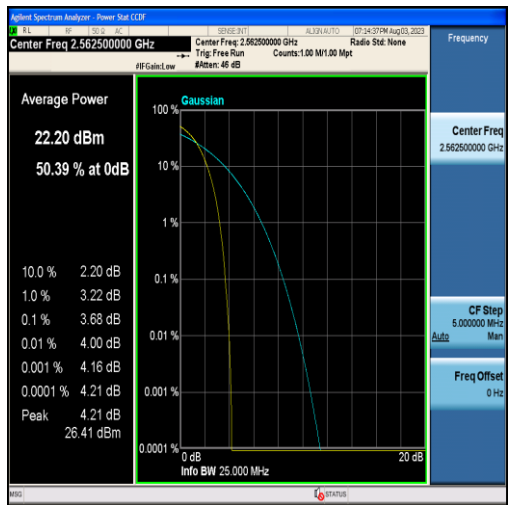

Band7-10MHz-QPSK-21400-50RB#0

Band7-10MHz-16QAM-21400-50RB#0

Band7-15MHz-QPSK-20825-75RB#0

Band7-15MHz-16QAM-20825-75RB#0

Band7-15MHz-QPSK-21100-75RB#0

Band7-15MHz-16QAM-21100-75RB#0

Band7-15MHz-QPSK-21375-75RB#0