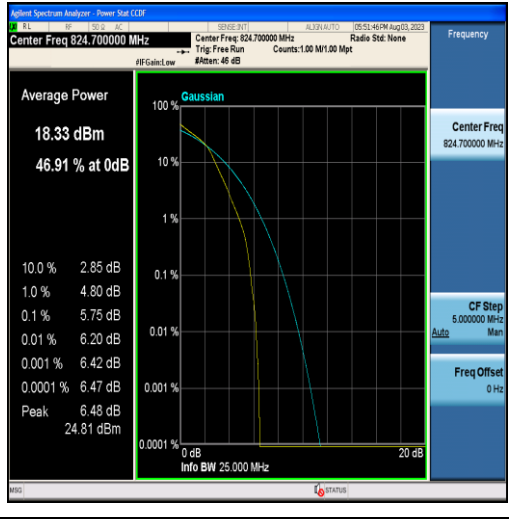

Band5-1.4MHz-16QAM-20407-6RB#0