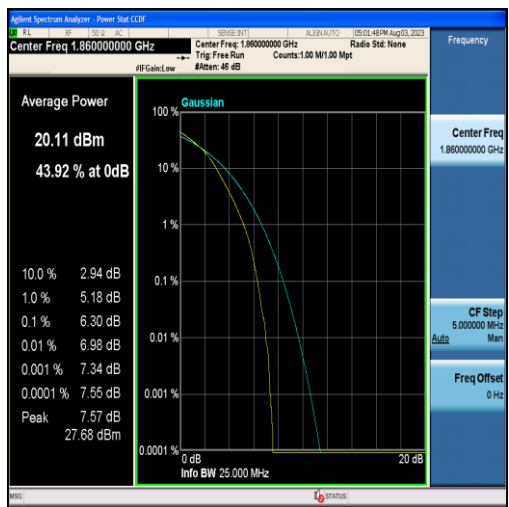

Band2-20MHz-16QAM-18700-100RB#0