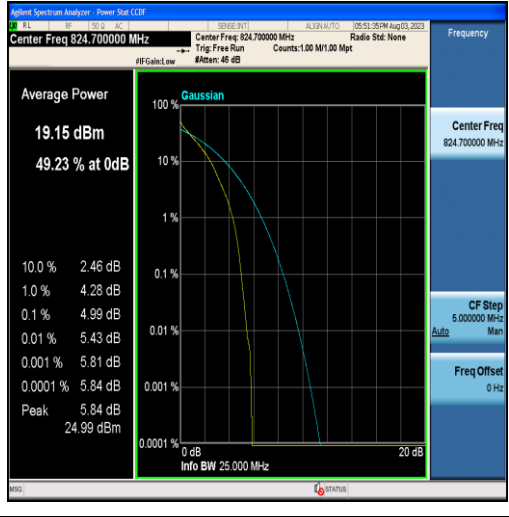

Band5-1.4MHz-QPSK-20407-6RB#0