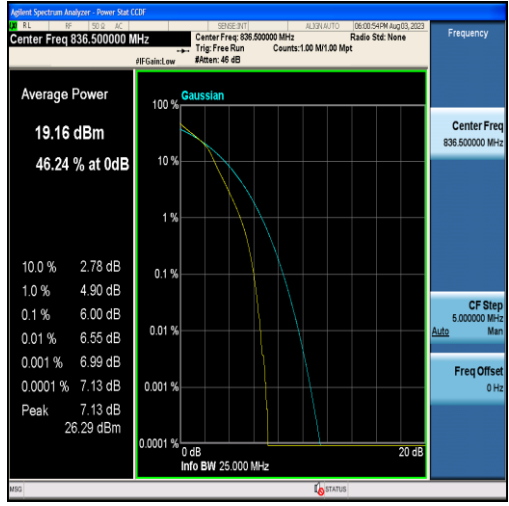

Band5-3MHz-16QAM-20525-15RB#0