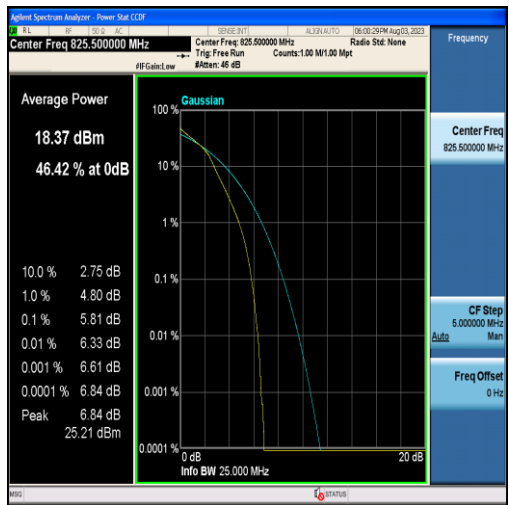

Band5-3MHz-16QAM-20415-15RB#0