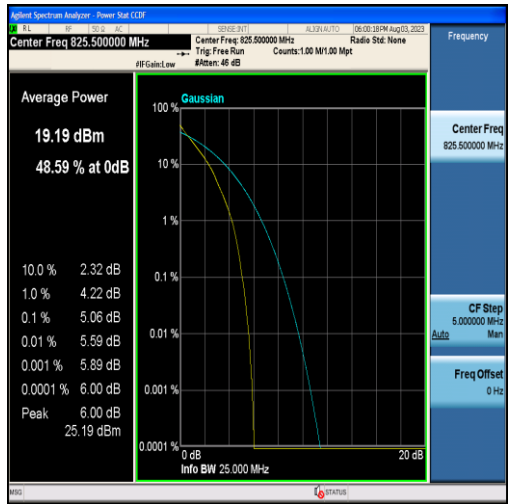

Band4-20MHz-16QAM-20300-100RB#0

Band5-1.4MHz-QPSK-20407-6RB#0

Band5-1.4MHz-16QAM-20407-6RB#0

Band5-1.4MHz-QPSK-20525-6RB#0

Band5-1.4MHz-16QAM-20525-6RB#0

Band5-1.4MHz-QPSK-20643-6RB#0

Band5-1.4MHz-16QAM-20643-6RB#0