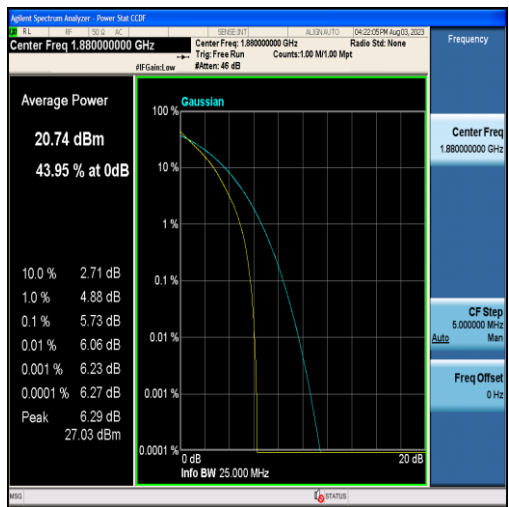

Band2-1.4MHz-QPSK-18900-6RB#0