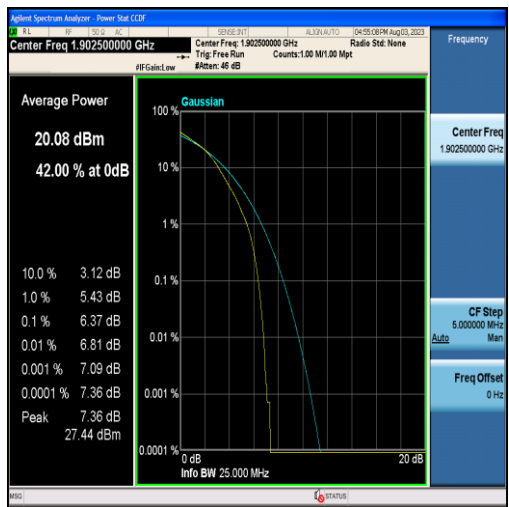

Band2-15MHz-16QAM-19125-75RB#0