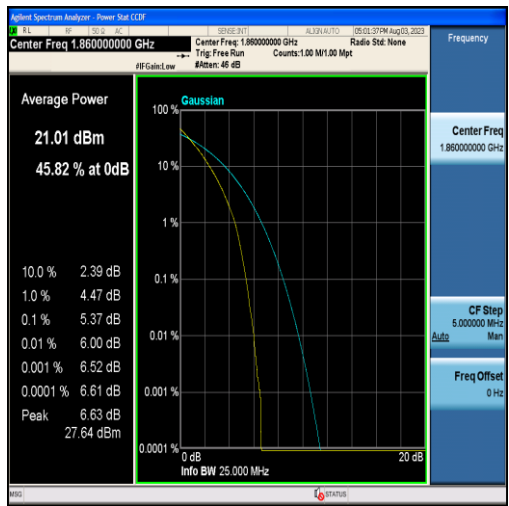

Band2-20MHz-QPSK-18700-100RB#0