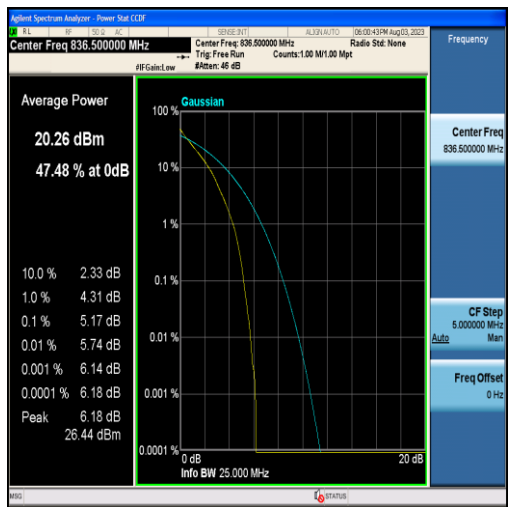

Band5-3MHz-QPSK-20525-15RB#0