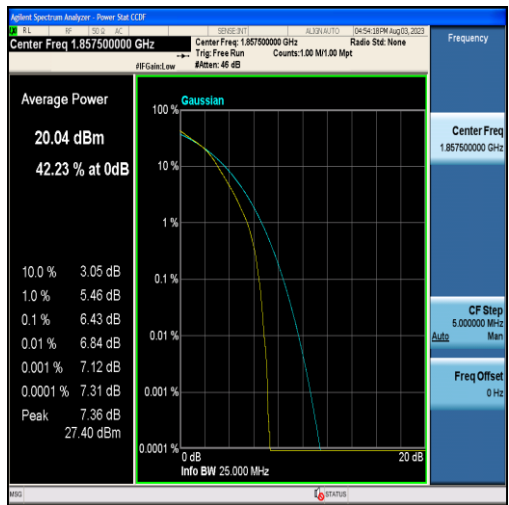

Band2-10MHz-16QAM-18900-50RB#0

Band2-10MHz-QPSK-19150-50RB#0

Band2-10MHz-16QAM-19150-50RB#0

Band2-15MHz-QPSK-18675-75RB#0

Band2-15MHz-16QAM-18675-75RB#0

Band2-15MHz-QPSK-18900-75RB#0

Band2-15MHz-16QAM-18900-75RB#0