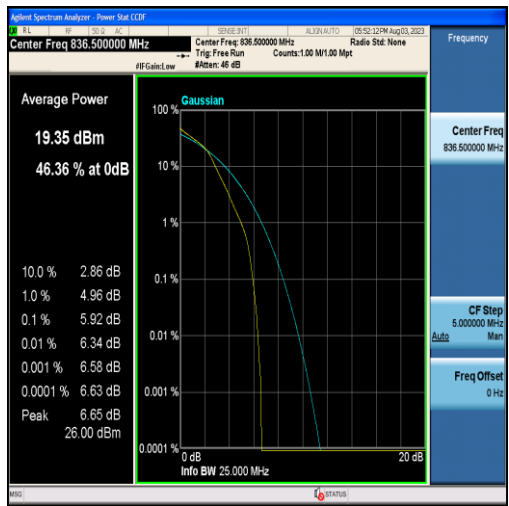

Band4-20MHz-16QAM-20300-100RB#0

Band5-1.4MHz-QPSK-20407-6RB#0

Band5-1.4MHz-16QAM-20407-6RB#0

Band5-1.4MHz-QPSK-20525-6RB#0

Band5-1.4MHz-16QAM-20525-6RB#0

Band5-1.4MHz-QPSK-20643-6RB#0

Band5-1.4MHz-16QAM-20643-6RB#0