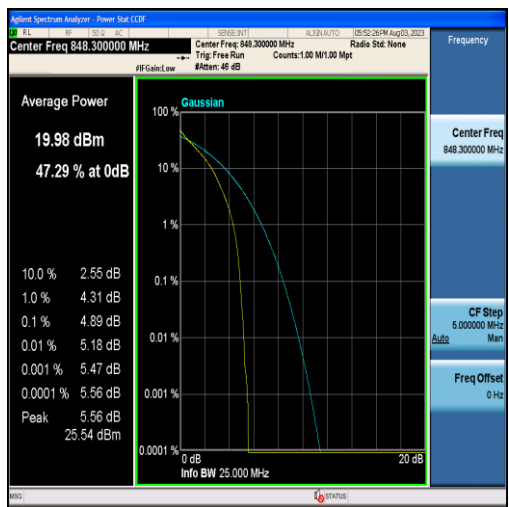

Band4-20MHz-16QAM-20300-100RB#0

Band5-1.4MHz-QPSK-20407-6RB#0

Band5-1.4MHz-16QAM-20407-6RB#0

Band5-1.4MHz-QPSK-20525-6RB#0

Band5-1.4MHz-16QAM-20525-6RB#0

Band5-1.4MHz-QPSK-20643-6RB#0

Band5-1.4MHz-16QAM-20643-6RB#0