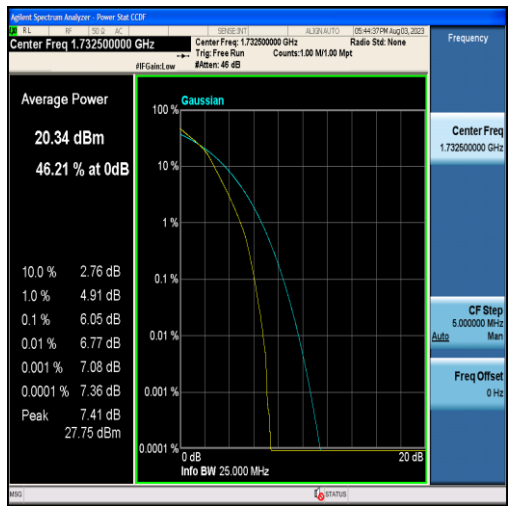

Band4-15MHz-QPSK-20325-75RB#0

Band4-15MHz-16QAM-20325-75RB#0

Band4-20MHz-QPSK-20050-100RB#0

Band4-20MHz-16QAM-20050-100RB#0

Band4-20MHz-QPSK-20175-100RB#0

Band4-20MHz-16QAM-20175-100RB#0

Band4-20MHz-QPSK-20300-100RB#0