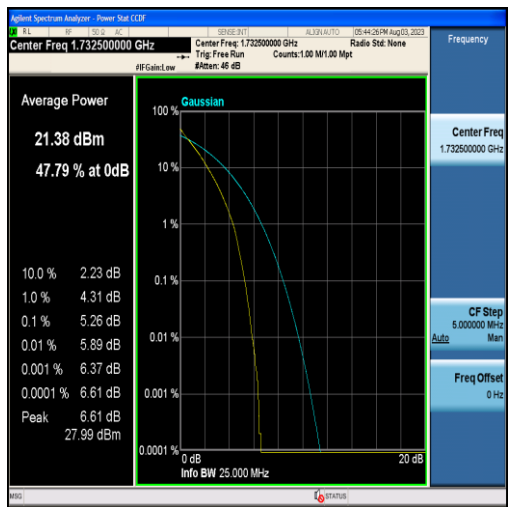

Band4-15MHz-QPSK-20325-75RB#0

Band4-15MHz-16QAM-20325-75RB#0

Band4-20MHz-QPSK-20050-100RB#0

Band4-20MHz-16QAM-20050-100RB#0

Band4-20MHz-QPSK-20175-100RB#0

Band4-20MHz-16QAM-20175-100RB#0

Band4-20MHz-QPSK-20300-100RB#0