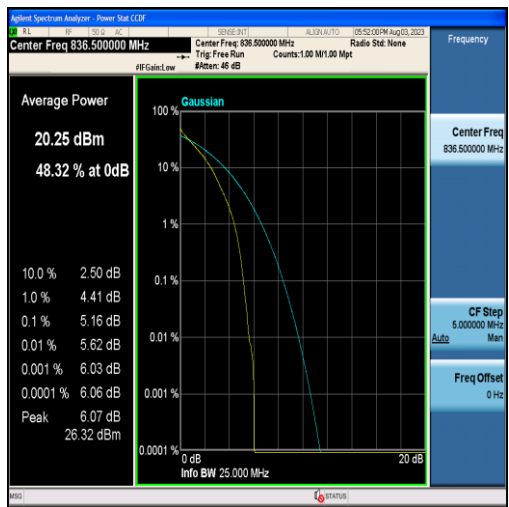

Band5-1.4MHz-QPSK-20525-6RB#0