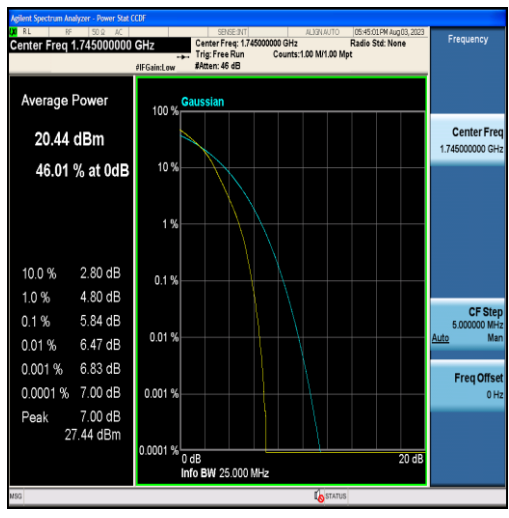

Band4-15MHz-QPSK-20325-75RB#0

Band4-15MHz-16QAM-20325-75RB#0

Band4-20MHz-QPSK-20050-100RB#0

Band4-20MHz-16QAM-20050-100RB#0

Band4-20MHz-QPSK-20175-100RB#0

Band4-20MHz-16QAM-20175-100RB#0

Band4-20MHz-QPSK-20300-100RB#0