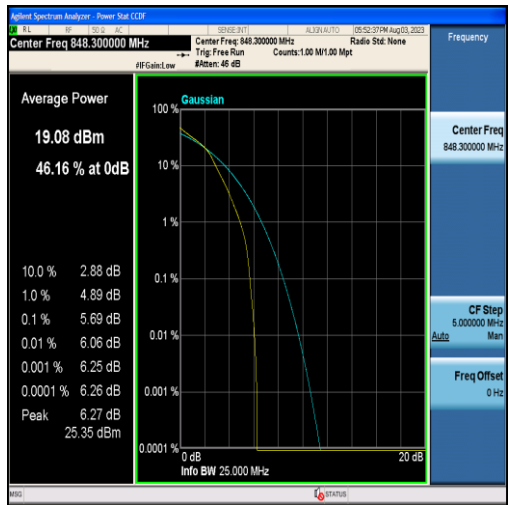

Band4-20MHz-16QAM-20300-100RB#0

Band5-1.4MHz-QPSK-20407-6RB#0

Band5-1.4MHz-16QAM-20407-6RB#0

Band5-1.4MHz-QPSK-20525-6RB#0

Band5-1.4MHz-16QAM-20525-6RB#0

Band5-1.4MHz-QPSK-20643-6RB#0

Band5-1.4MHz-16QAM-20643-6RB#0