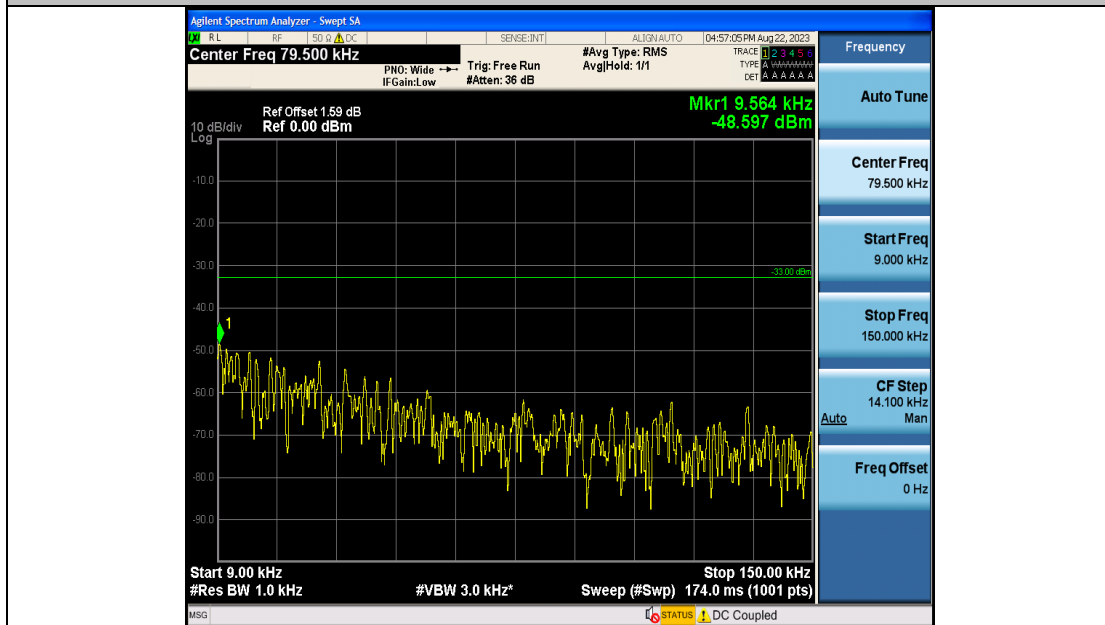

Band19_10MHz_16QAM_24075_50RB#0_0.009~0.15_0.009~0.15

Band19_10MHz_16QAM_24075_50RB#0_0.15~30_0.15~30

Band19_10MHz_16QAM_24075_50RB#0_30~1000_30~1000

Band19_10MHz_16QAM_24075_50RB#0_1000~3000_1000~3000

Band19_10MHz_16QAM_24075_50RB#0_3000~10000_3000~10000