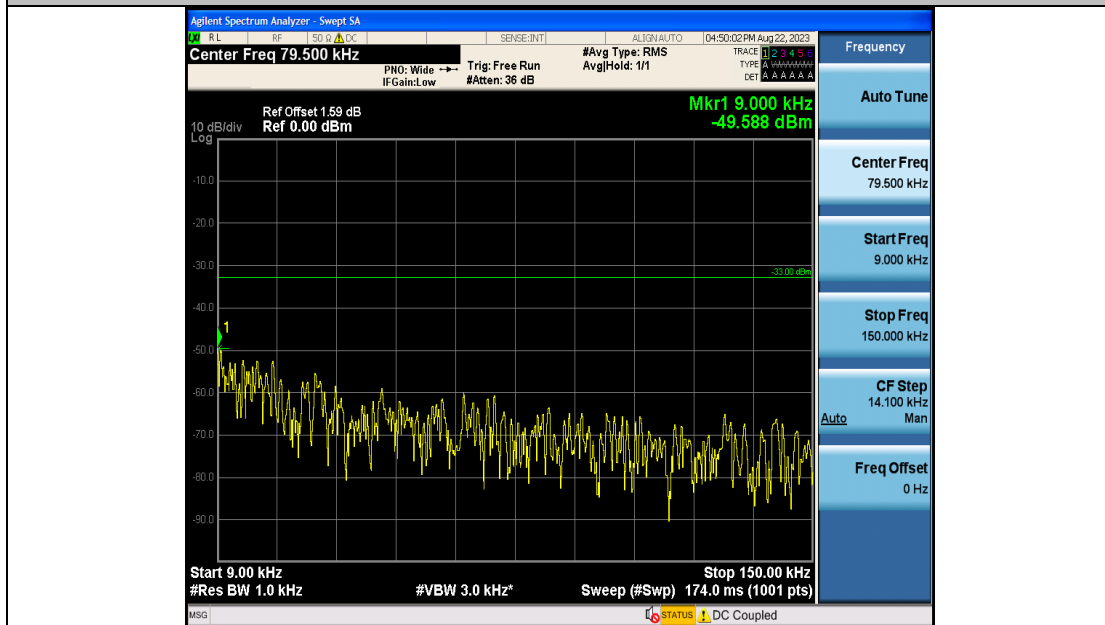

Band19_5MHz_QPSK_24125_25RB#0_0.009~0.15_0.009~0.15

Band19_5MHz_QPSK_24125_25RB#0_0.15~30_0.15~30

Band19_5MHz_QPSK_24125_25RB#0_30~1000_30~1000

Band19_5MHz_QPSK_24125_25RB#0_1000~3000_1000~3000

Band19_5MHz_QPSK_24125_25RB#0_3000~10000_3000~10000