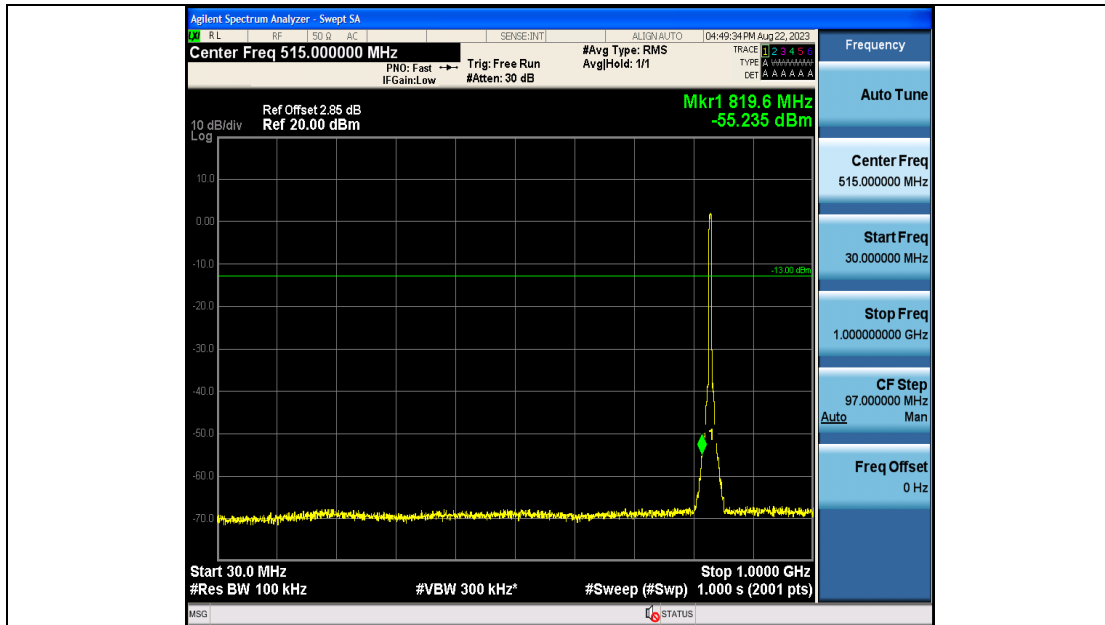

Band19_5MHz_QPSK_24025_25RB#0_0.009~0.15_0.009~0.15

Band19_5MHz_QPSK_24025_25RB#0_0.15~30_0.15~30

Band19_5MHz_QPSK_24025_25RB#0_30~1000_30~1000

Band19_5MHz_QPSK_24025_25RB#0_1000~3000_1000~3000

Band19_5MHz_QPSK_24025_25RB#0_3000~10000_3000~10000