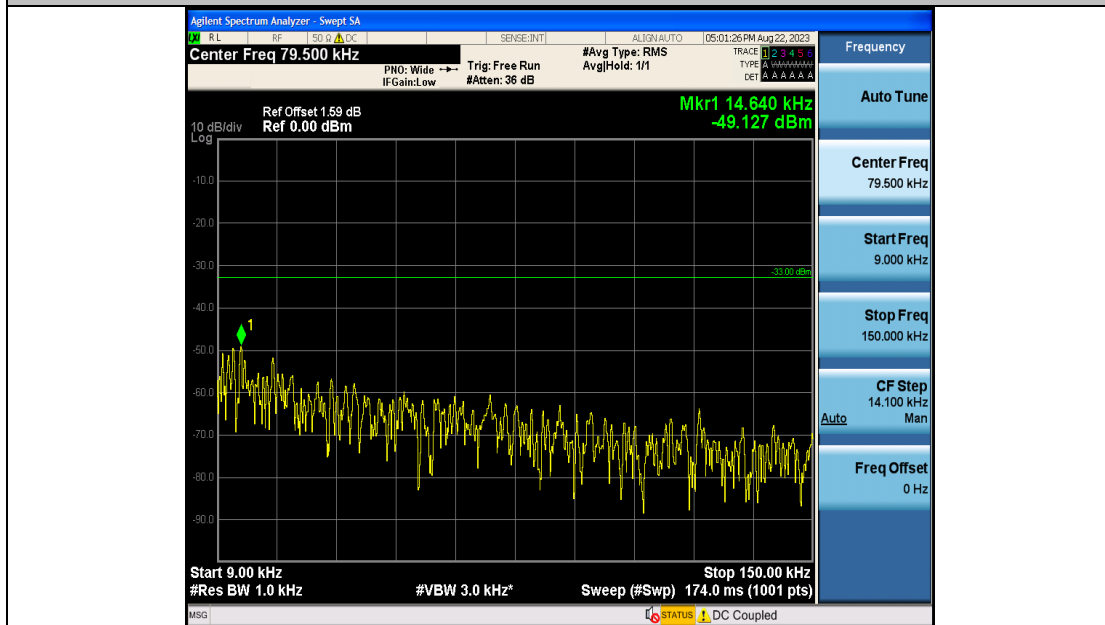

Band19_15MHz_QPSK_24075_75RB#0_0.009~0.15_0.009~0.15

Band19_15MHz_QPSK_24075_75RB#0_0.15~30_0.15~30

Band19_15MHz_QPSK_24075_75RB#0_30~1000_30~1000

Band19_15MHz_QPSK_24075_75RB#0_1000~3000_1000~3000

Band19_15MHz_QPSK_24075_75RB#0_3000~10000_3000~10000