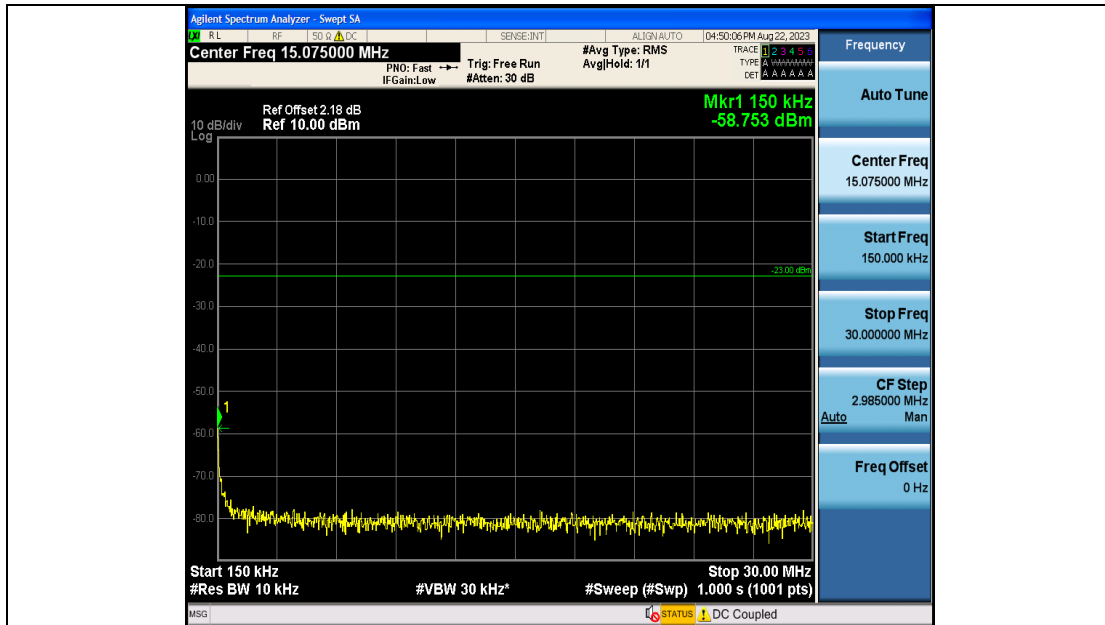

Band19_5MHz_16QAM_24025_25RB#0_0.15~30_0.15~30