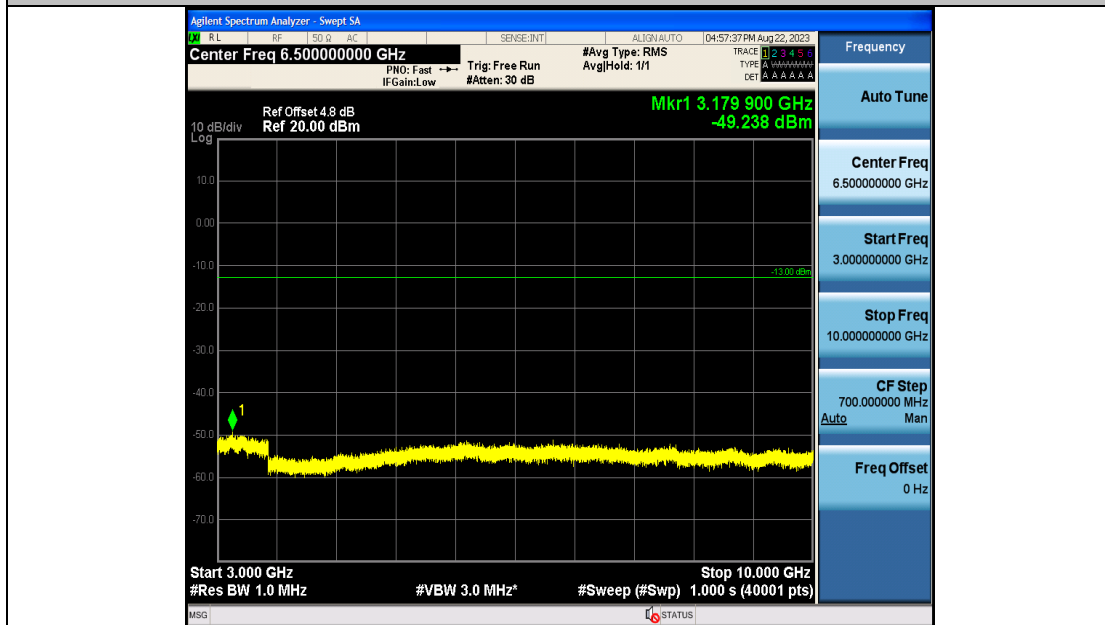

Band19_10MHz_16QAM_24100_50RB#0_0.009~0.15_0.009~0.15

Band19_10MHz_16QAM_24100_50RB#0_0.15~30_0.15~30

Band19_10MHz_16QAM_24100_50RB#0_30~1000_30~1000

Band19_10MHz_16QAM_24100_50RB#0_1000~3000_1000~3000

Band19_10MHz_16QAM_24100_50RB#0_3000~10000_3000~10000