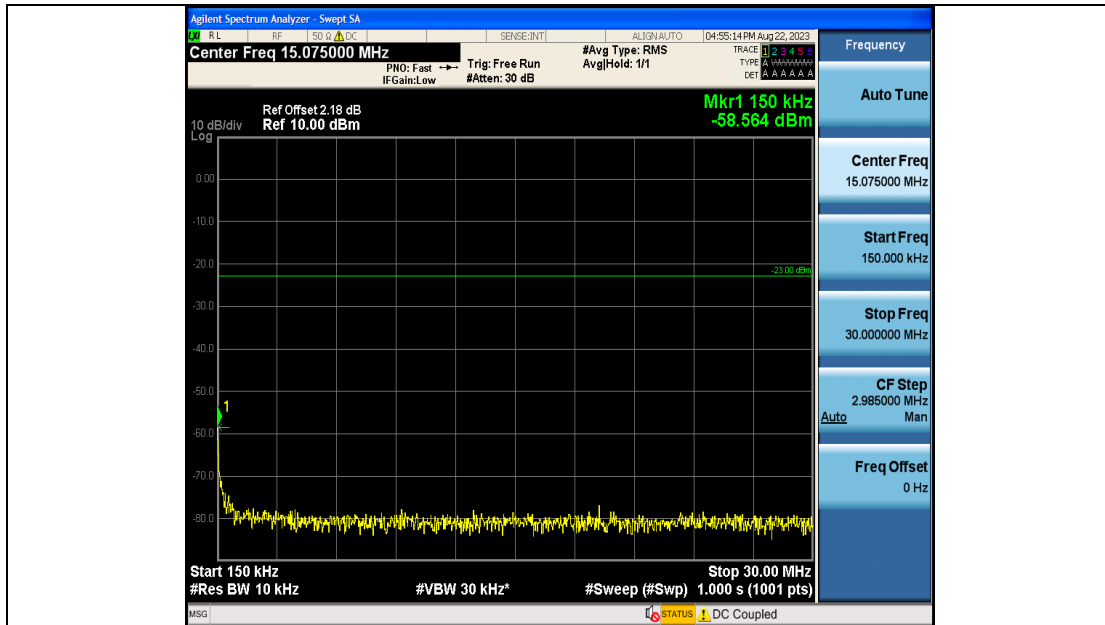

Band19_10MHz_QPSK_24075_50RB#0_0.15~30_0.15~30