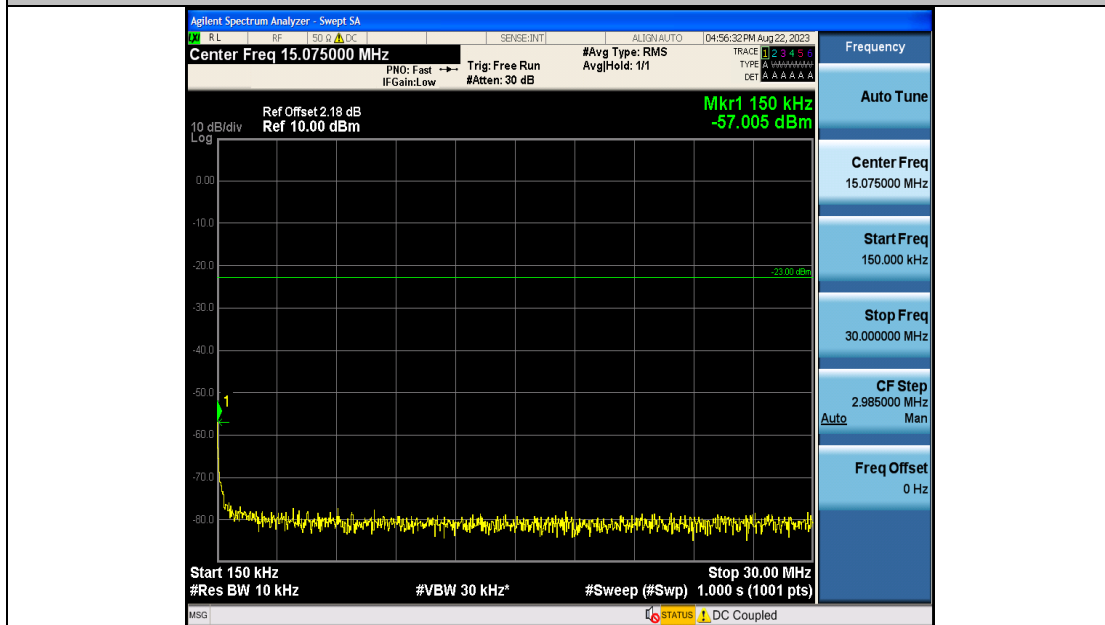

Band19_10MHz_QPSK_24100_50RB#0_0.15~30_0.15~30