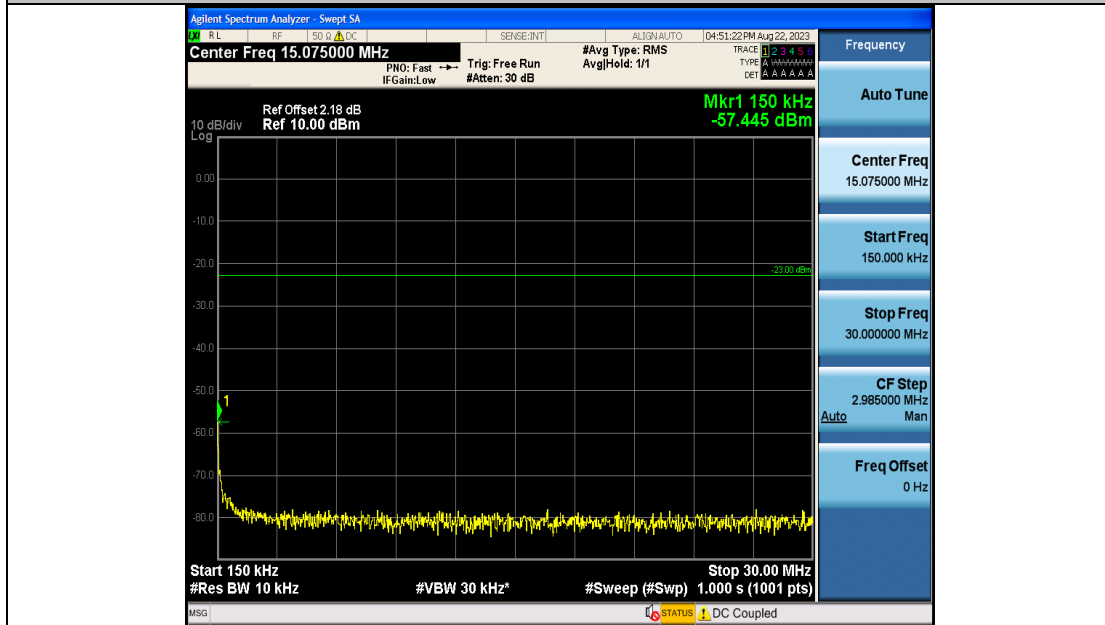

Band19_5MHz_16QAM_24075_25RB#0_0.15~30_0.15~30