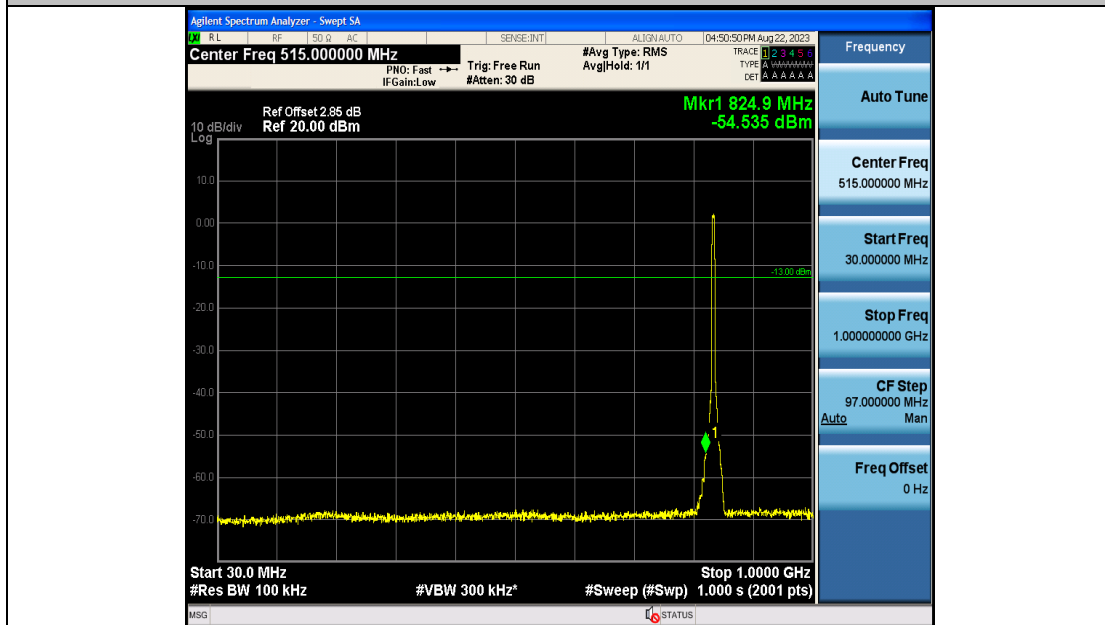

Band19_5MHz_QPSK_24075_25RB#0_30~1000_30~1000