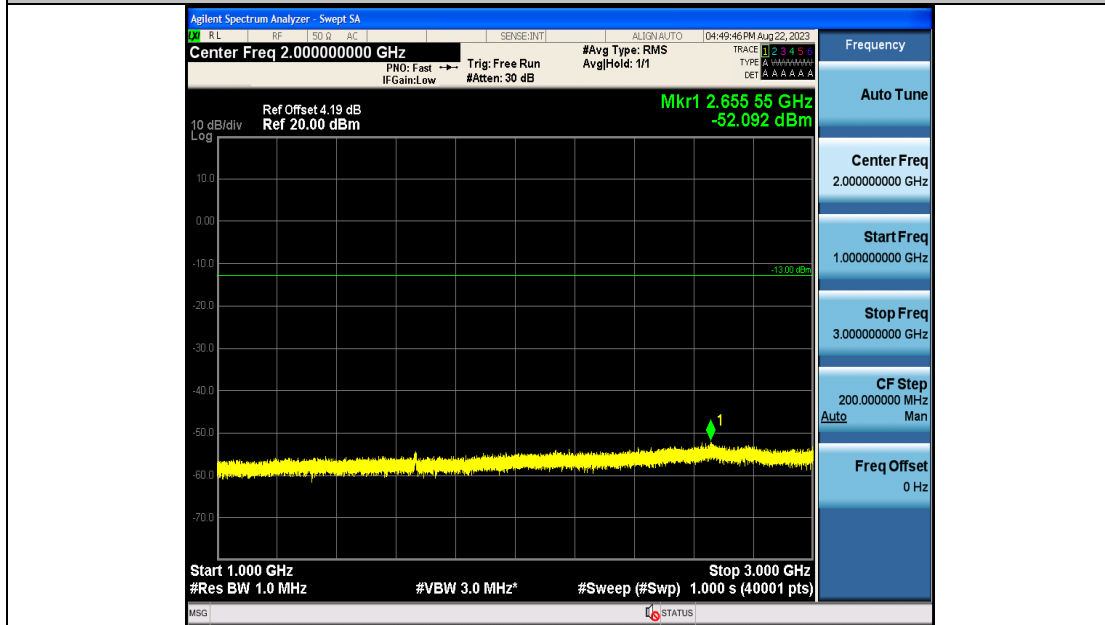

Band19_5MHz_QPSK_24025_25RB#0_0.009~0.15_0.009~0.15

Band19_5MHz_QPSK_24025_25RB#0_0.15~30_0.15~30

Band19_5MHz_QPSK_24025_25RB#0_30~1000_30~1000

Band19_5MHz_QPSK_24025_25RB#0_1000~3000_1000~3000

Band19_5MHz_QPSK_24025_25RB#0_3000~10000_3000~10000