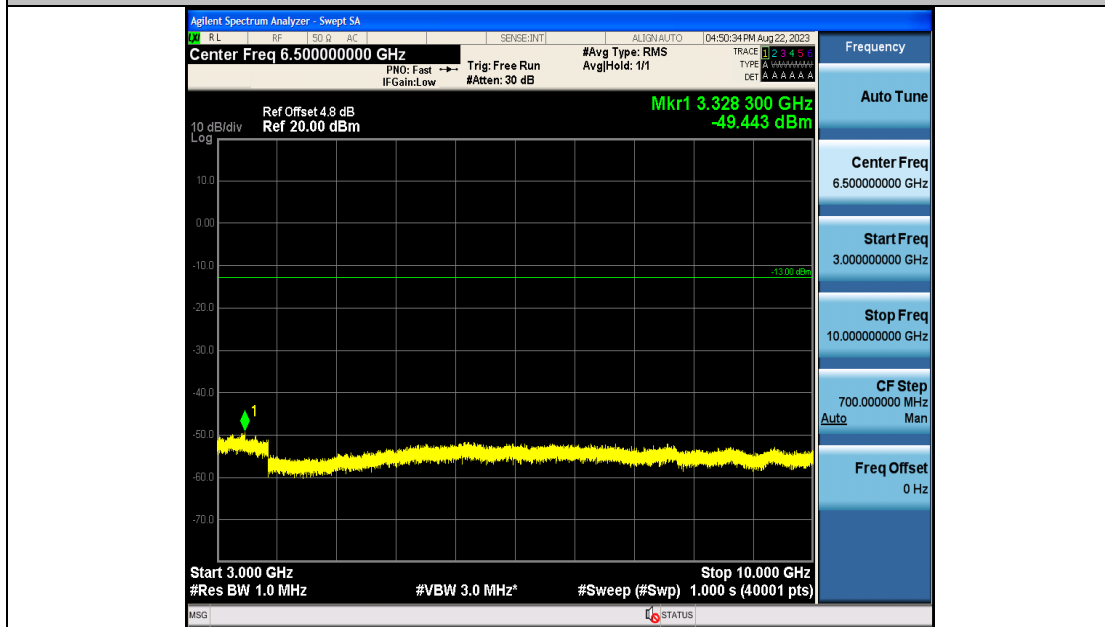

Band19_5MHz_16QAM_24025_25RB#0_0.009~0.15_0.009~0.15

Band19_5MHz_16QAM_24025_25RB#0_0.15~30_0.15~30

Band19_5MHz_16QAM_24025_25RB#0_30~1000_30~1000

Band19_5MHz_16QAM_24025_25RB#0_1000~3000_1000~3000

Band19_5MHz_16QAM_24025_25RB#0_3000~10000_3000~10000