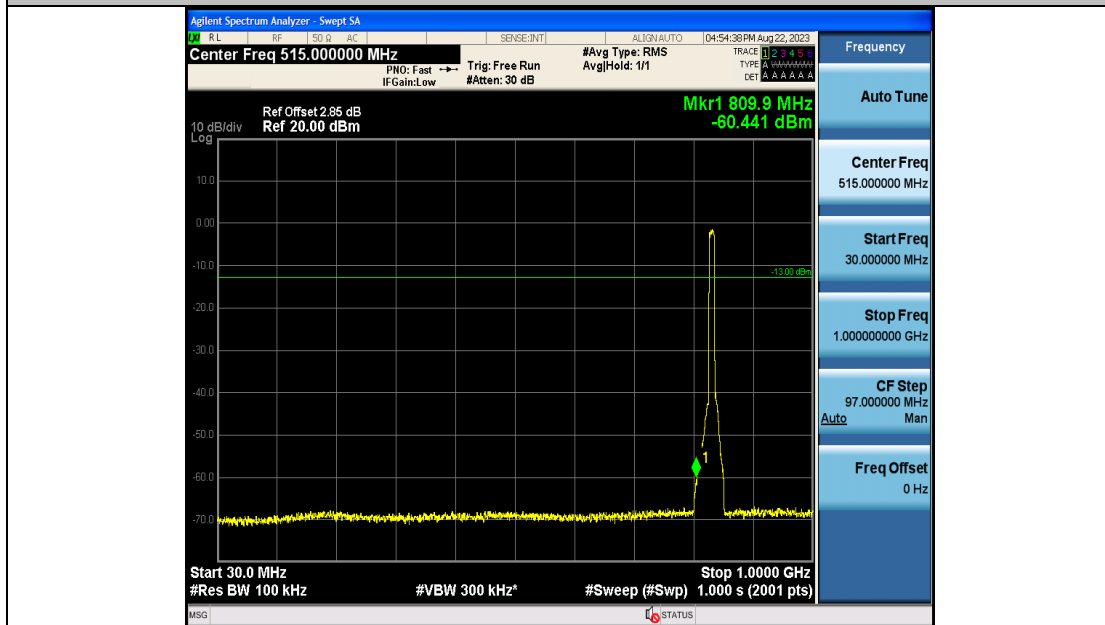

Band19_10MHz_16QAM_24050_50RB#0_30~1000_30~1000