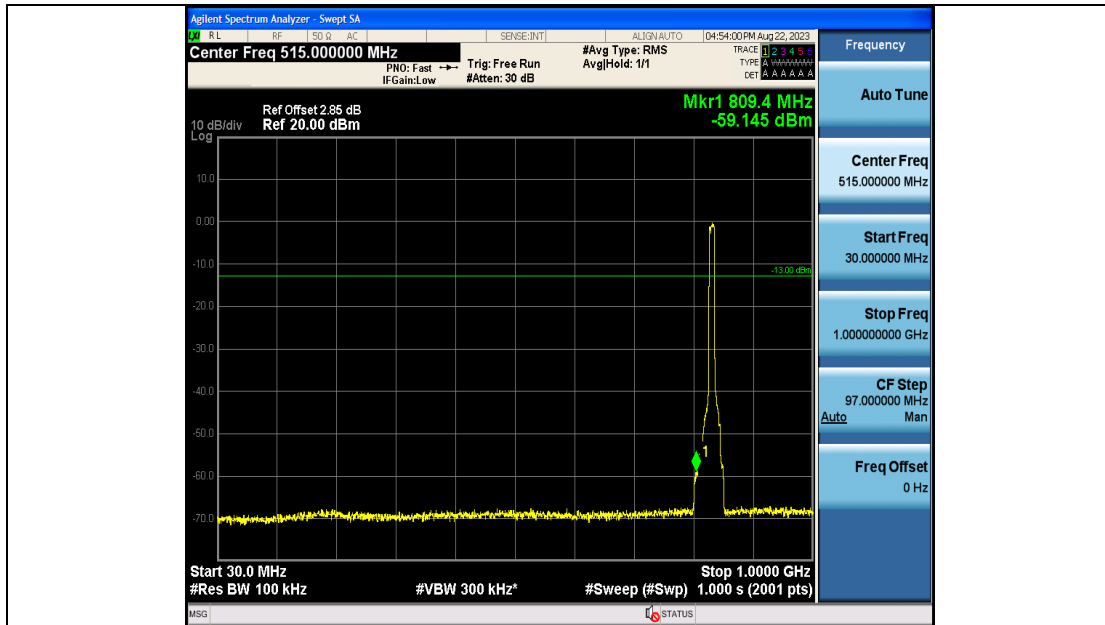

Band19_10MHz_QPSK_24050_50RB#0_30~1000_30~1000