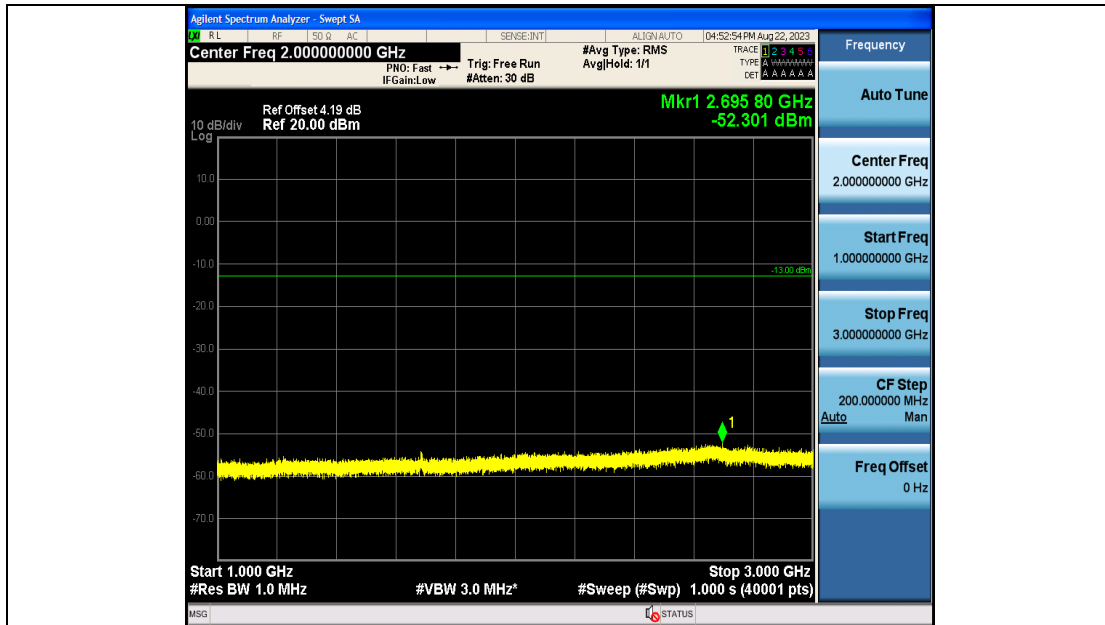

Band19_5MHz_16QAM_24125_25RB#0_1000~3000_1000~3000