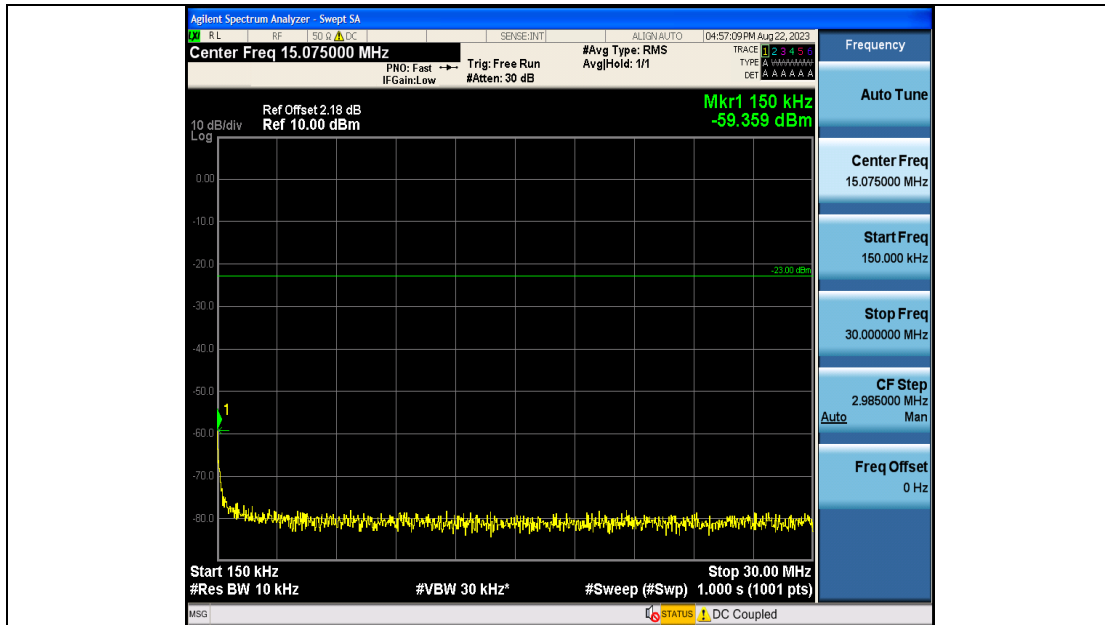

Band19_10MHz_16QAM_24100_50RB#0_0.15~30_0.15~30