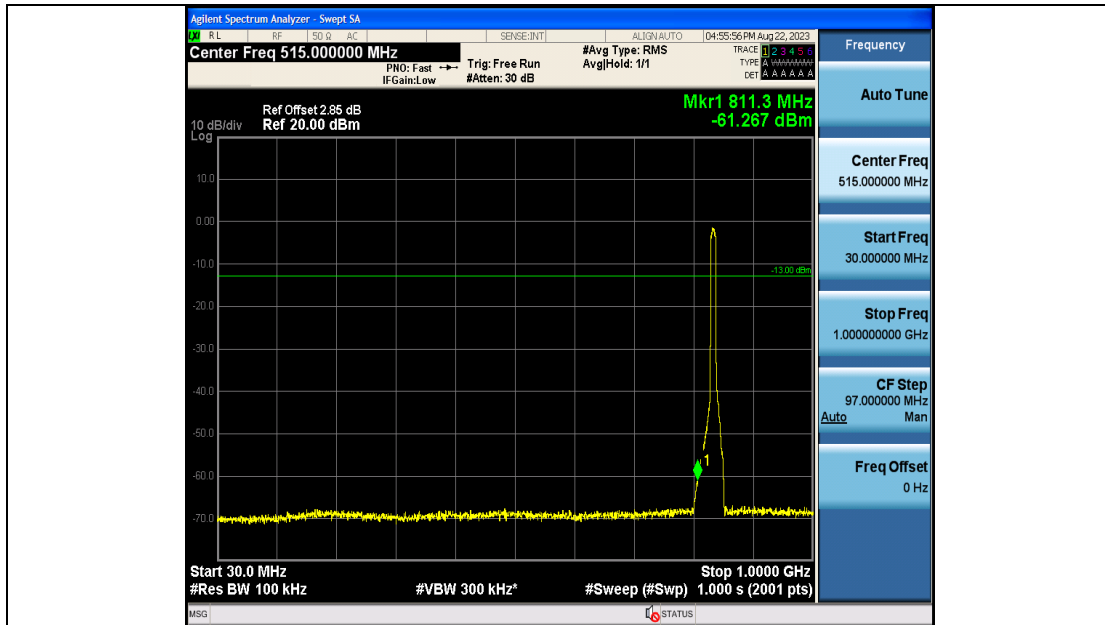

Band19_10MHz_16QAM_24075_50RB#0_30~1000_30~1000