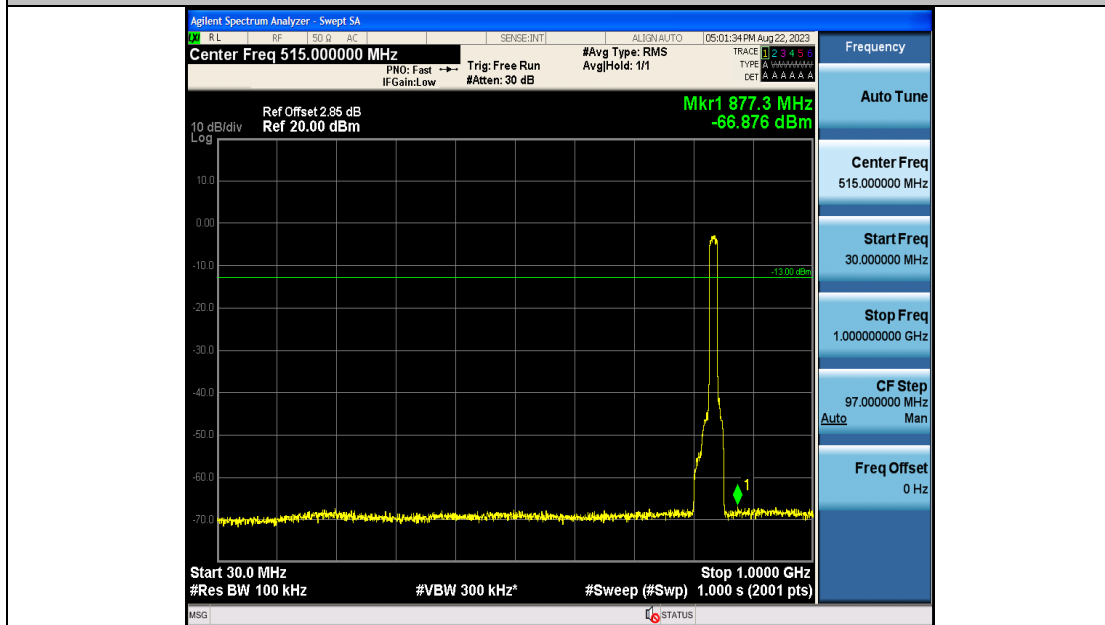

Band19_15MHz_16QAM_24075_75RB#0_30~1000_30~1000