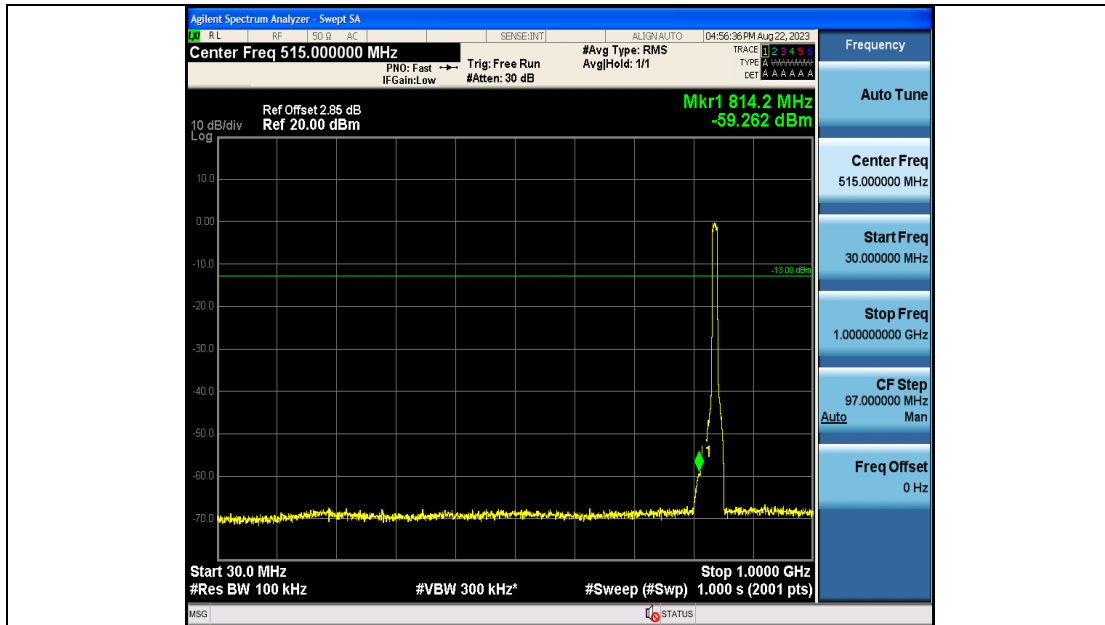

Band19_10MHz_QPSK_24100_50RB#0_30~1000_30~1000