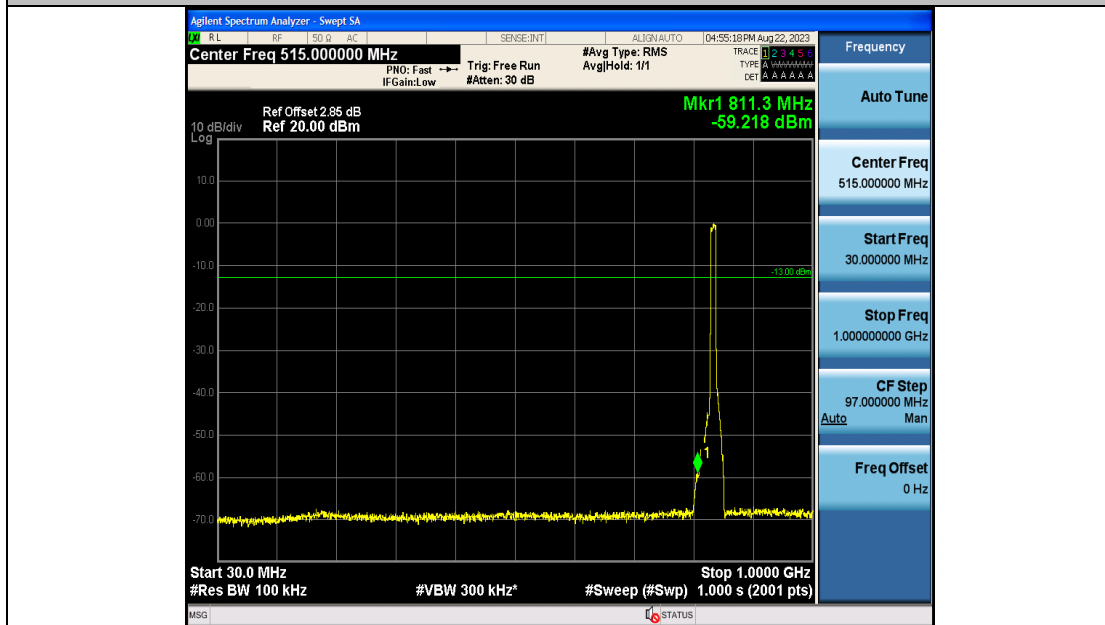

Band19_10MHz_QPSK_24075_50RB#0_30~1000_30~1000