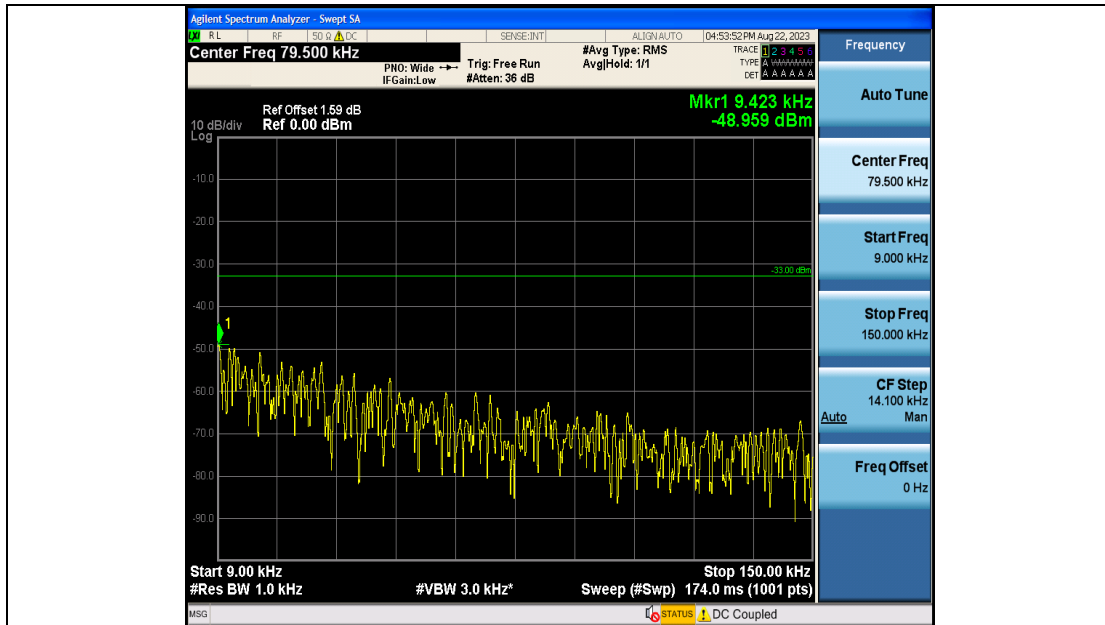

Band19_5MHz_16QAM_24125_25RB#0_0.009~0.15_0.009~0.15

Band19_5MHz_16QAM_24125_25RB#0_0.15~30_0.15~30

Band19_5MHz_16QAM_24125_25RB#0_30~1000_30~1000

Band19_5MHz_16QAM_24125_25RB#0_1000~3000_1000~3000

Band19_5MHz_16QAM_24125_25RB#0_3000~10000_3000~10000