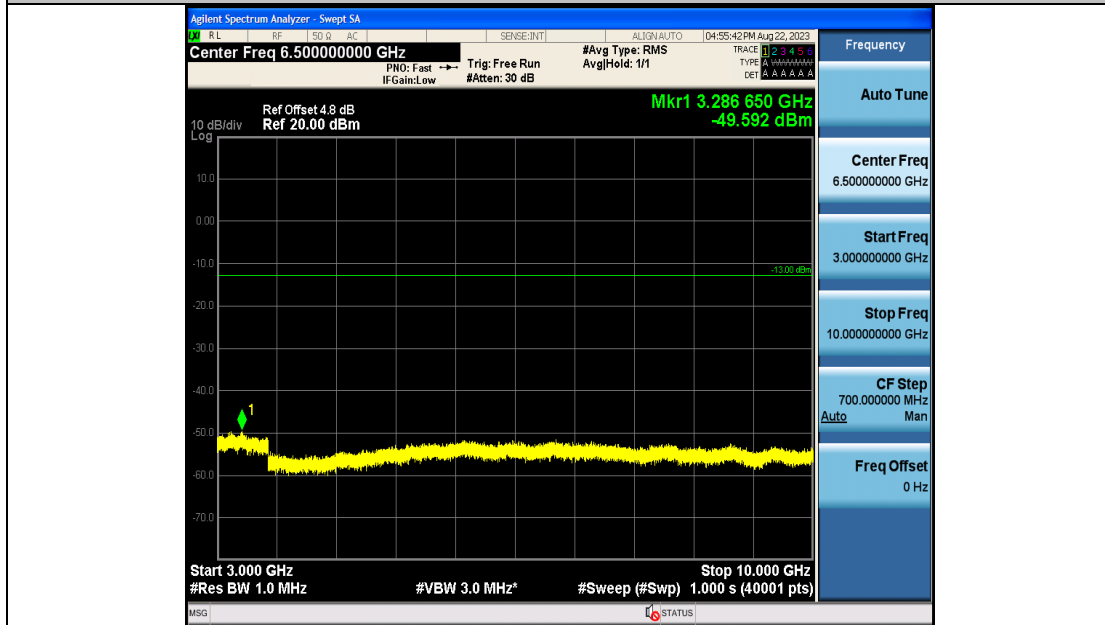

Band19_10MHz_QPSK_24075_50RB#0_0.009~0.15_0.009~0.15

Band19_10MHz_QPSK_24075_50RB#0_0.15~30_0.15~30

Band19_10MHz_QPSK_24075_50RB#0_30~1000_30~1000

Band19_10MHz_QPSK_24075_50RB#0_1000~3000_1000~3000

Band19_10MHz_QPSK_24075_50RB#0_3000~10000_3000~10000