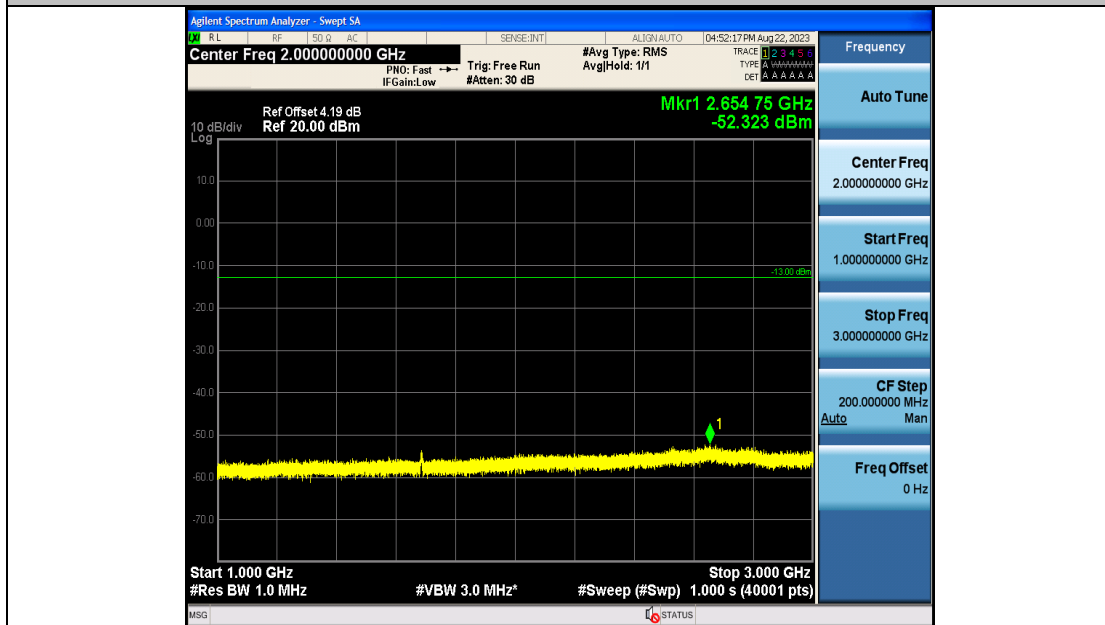

Band19_5MHz_QPSK_24125_25RB#0_1000~3000_1000~3000