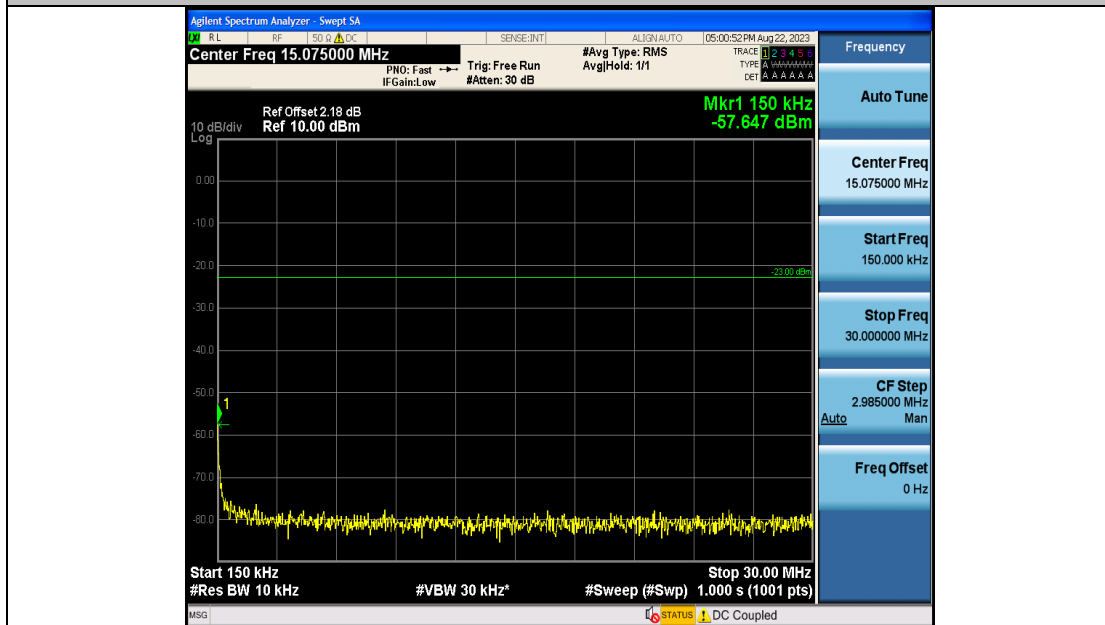

Band19_15MHz_QPSK_24075_75RB#0_0.15~30_0.15~30