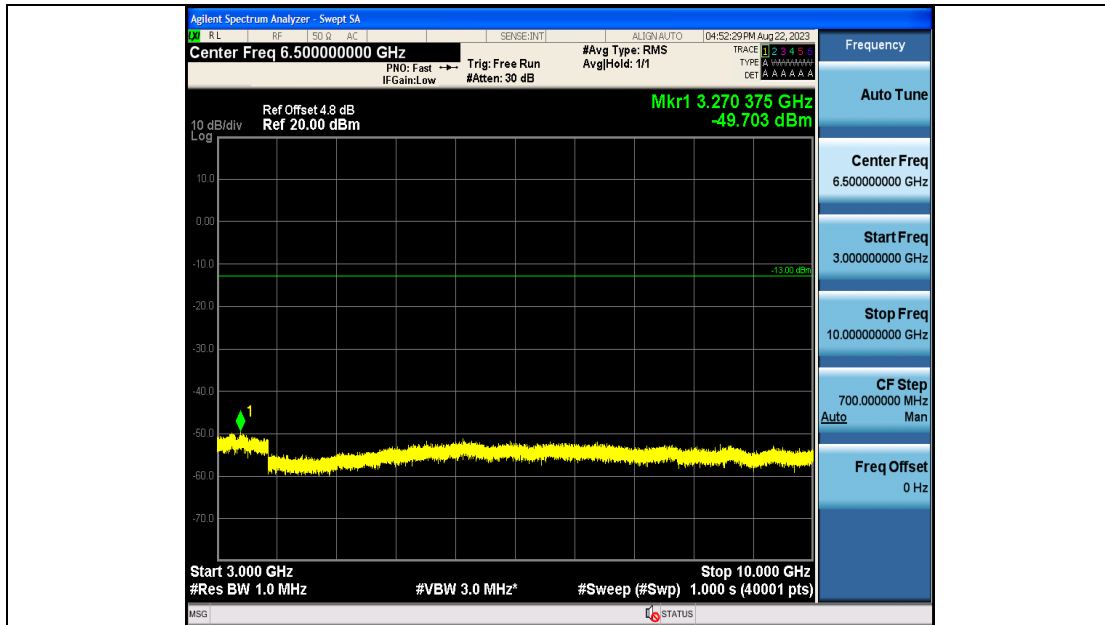

Band19_5MHz_QPSK_24125_25RB#0_0.009~0.15_0.009~0.15

Band19_5MHz_QPSK_24125_25RB#0_0.15~30_0.15~30

Band19_5MHz_QPSK_24125_25RB#0_30~1000_30~1000

Band19_5MHz_QPSK_24125_25RB#0_1000~3000_1000~3000

Band19_5MHz_QPSK_24125_25RB#0_3000~10000_3000~10000