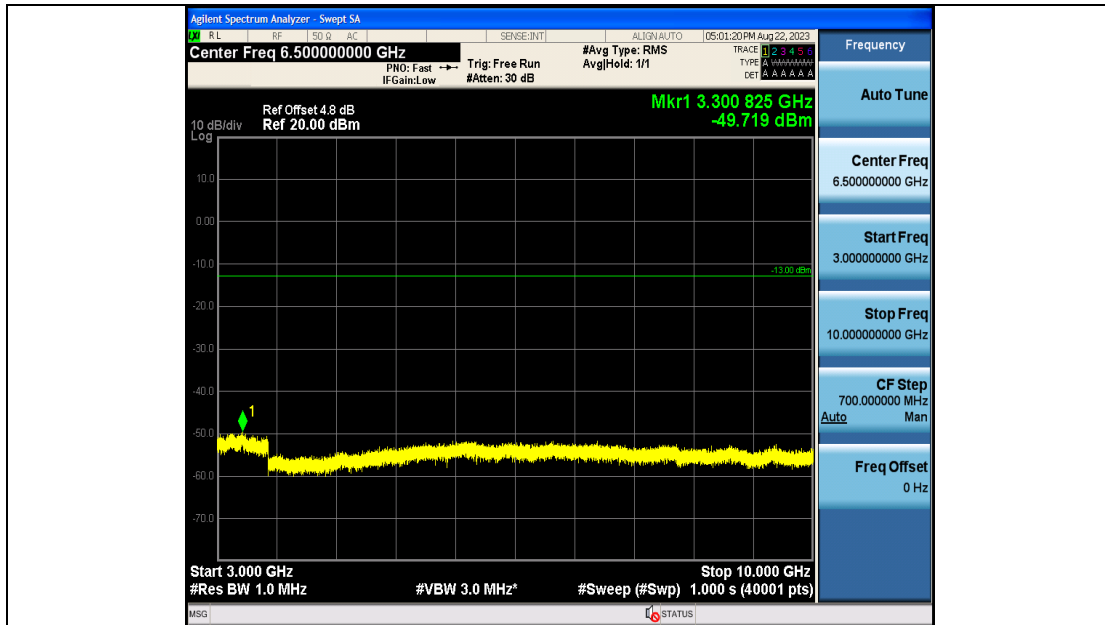

Band19_15MHz_QPSK_24075_75RB#0_0.009~0.15_0.009~0.15

Band19_15MHz_QPSK_24075_75RB#0_0.15~30_0.15~30

Band19_15MHz_QPSK_24075_75RB#0_30~1000_30~1000

Band19_15MHz_QPSK_24075_75RB#0_1000~3000_1000~3000

Band19_15MHz_QPSK_24075_75RB#0_3000~10000_3000~10000