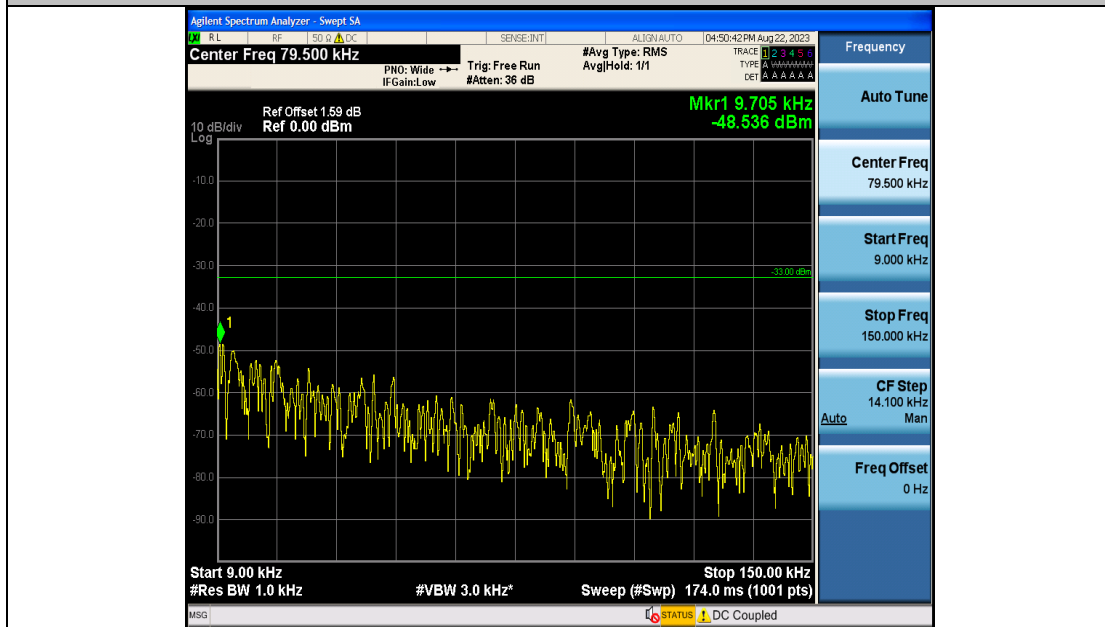

Band19_5MHz_QPSK_24025_25RB#0_0.009~0.15_0.009~0.15

Band19_5MHz_QPSK_24025_25RB#0_0.15~30_0.15~30

Band19_5MHz_QPSK_24025_25RB#0_30~1000_30~1000

Band19_5MHz_QPSK_24025_25RB#0_1000~3000_1000~3000

Band19_5MHz_QPSK_24025_25RB#0_3000~10000_3000~10000