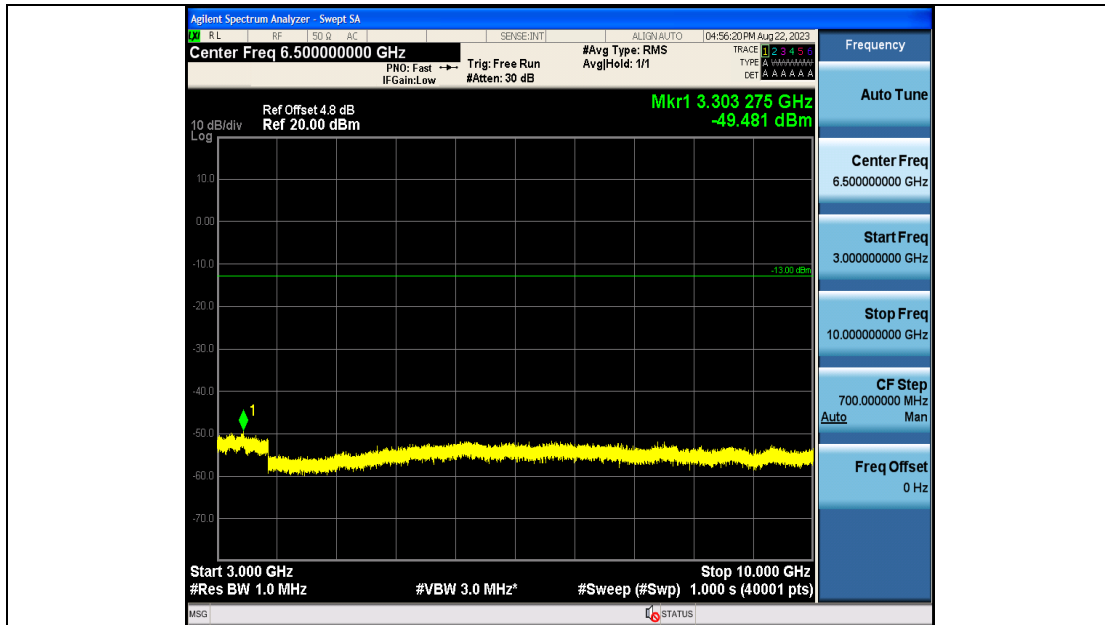

Band19_10MHz_16QAM_24075_50RB#0_0.009~0.15_0.009~0.15

Band19_10MHz_16QAM_24075_50RB#0_0.15~30_0.15~30

Band19_10MHz_16QAM_24075_50RB#0_30~1000_30~1000

Band19_10MHz_16QAM_24075_50RB#0_1000~3000_1000~3000

Band19_10MHz_16QAM_24075_50RB#0_3000~10000_3000~10000