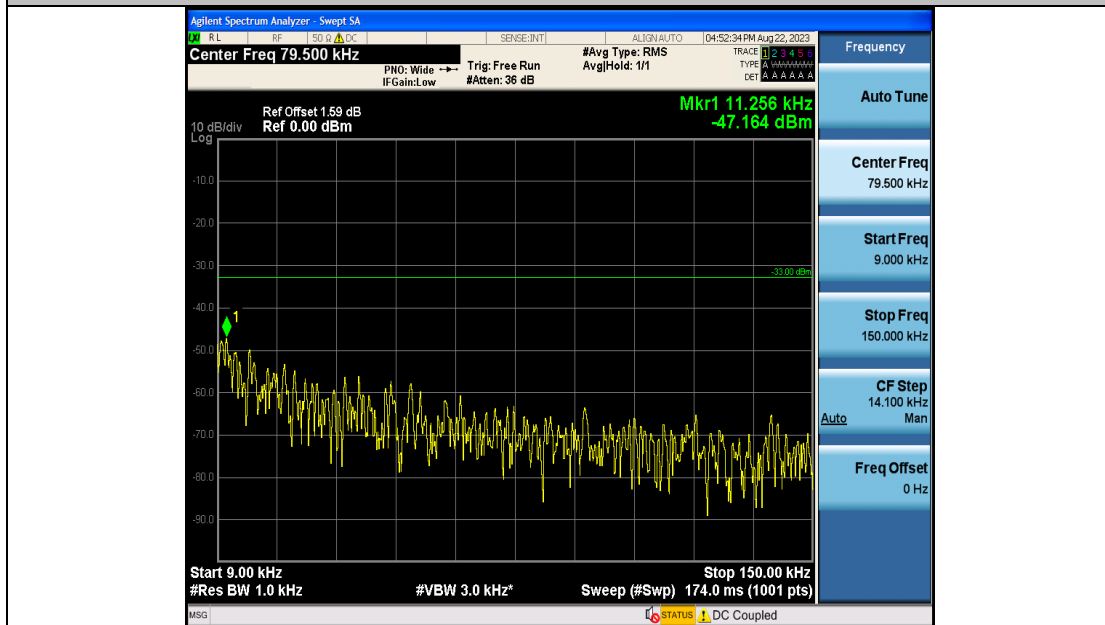

Band19_5MHz_16QAM_24075_25RB#0_0.009~0.15_0.009~0.15

Band19_5MHz_16QAM_24075_25RB#0_0.15~30_0.15~30

Band19_5MHz_16QAM_24075_25RB#0_30~1000_30~1000

Band19_5MHz_16QAM_24075_25RB#0_1000~3000_1000~3000

Band19_5MHz_16QAM_24075_25RB#0_3000~10000_3000~10000