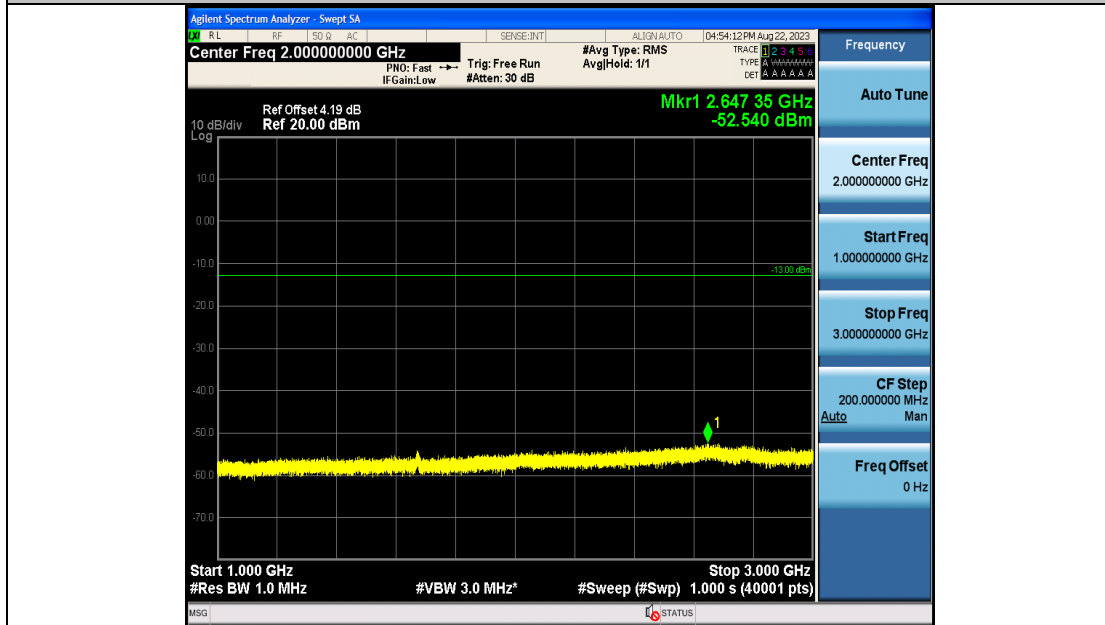

Band19_10MHz_QPSK_24050_50RB#0_1000~3000_1000~3000