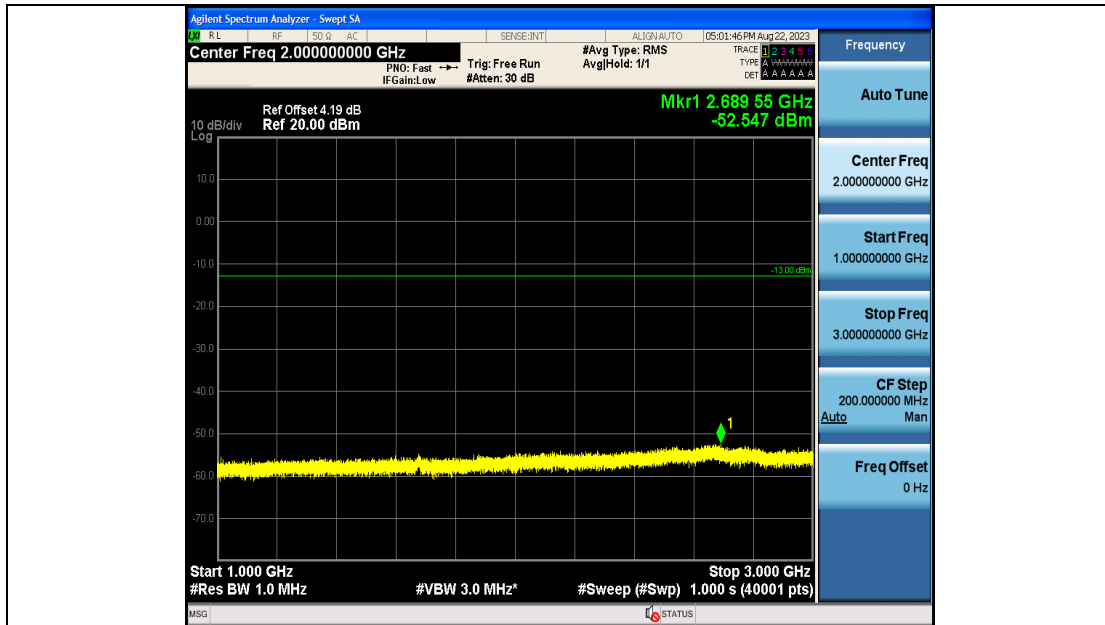

Band19_15MHz_16QAM_24075_75RB#0_1000~3000_1000~3000