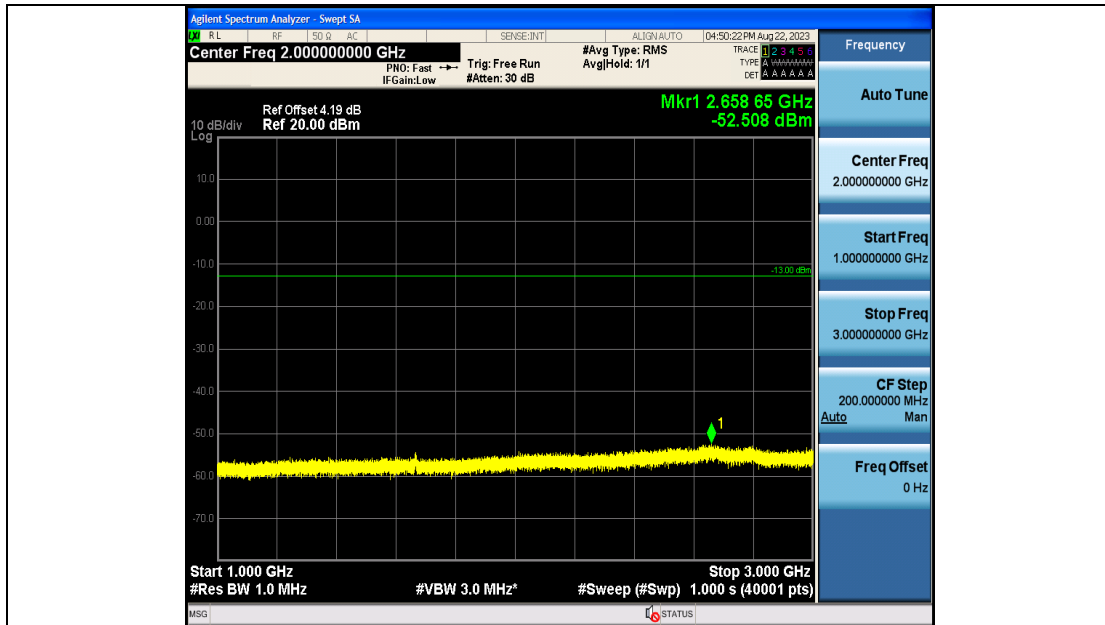

Band19_5MHz_16QAM_24025_25RB#0_1000~3000_1000~3000