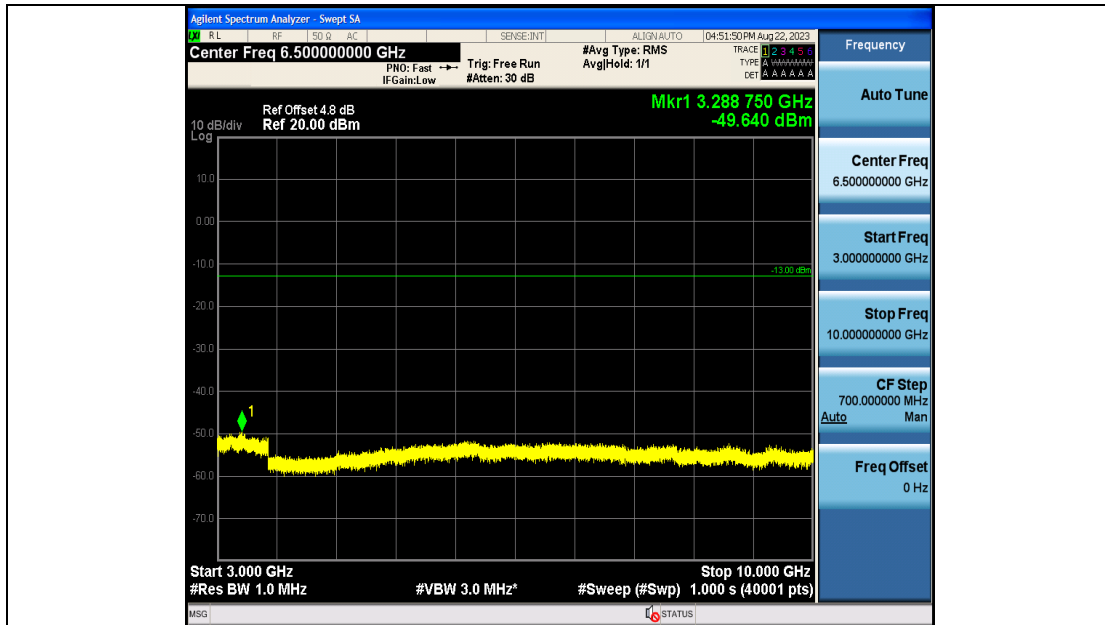

Band19_5MHz_16QAM_24075_25RB#0_0.009~0.15_0.009~0.15

Band19_5MHz_16QAM_24075_25RB#0_0.15~30_0.15~30

Band19_5MHz_16QAM_24075_25RB#0_30~1000_30~1000

Band19_5MHz_16QAM_24075_25RB#0_1000~3000_1000~3000

Band19_5MHz_16QAM_24075_25RB#0_3000~10000_3000~10000