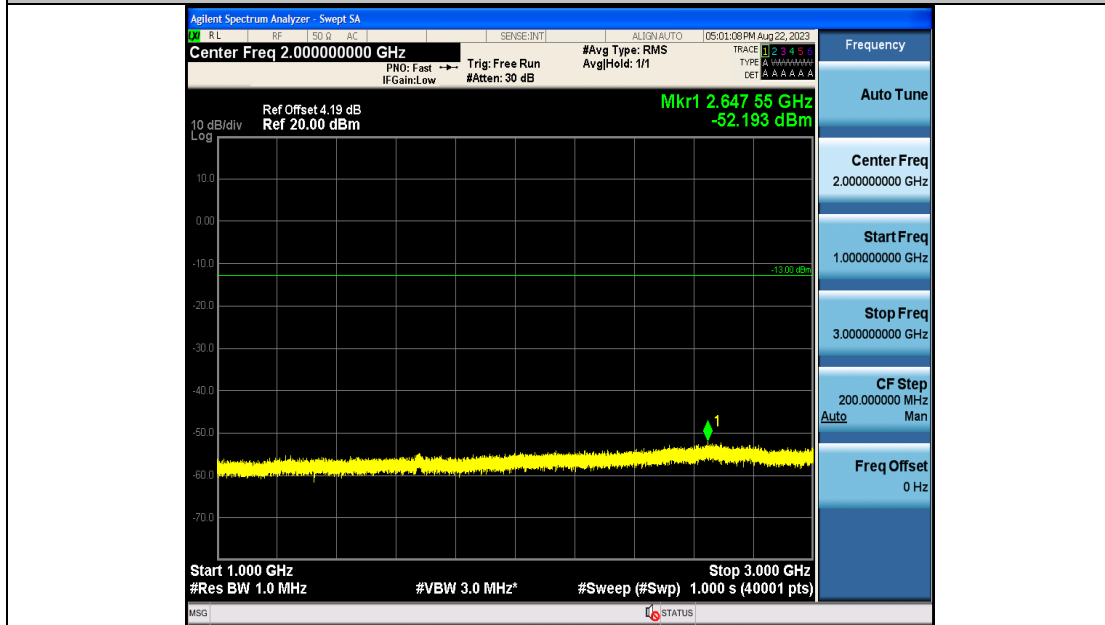

Band19_15MHz_QPSK_24075_75RB#0_1000~3000_1000~3000