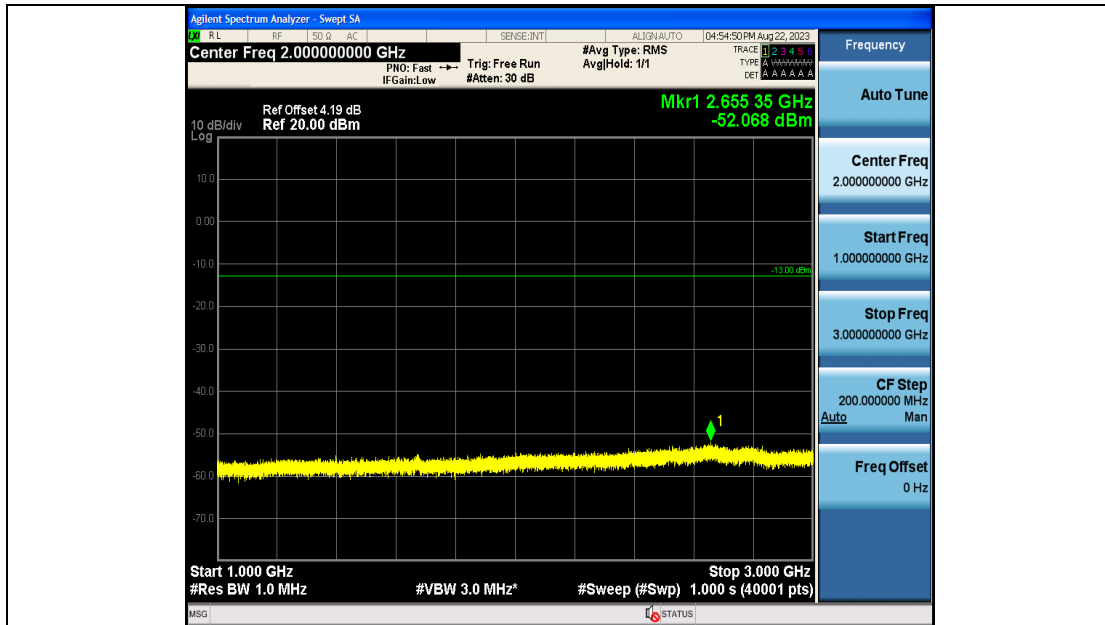

Band19_10MHz_16QAM_24050_50RB#0_1000~3000_1000~3000