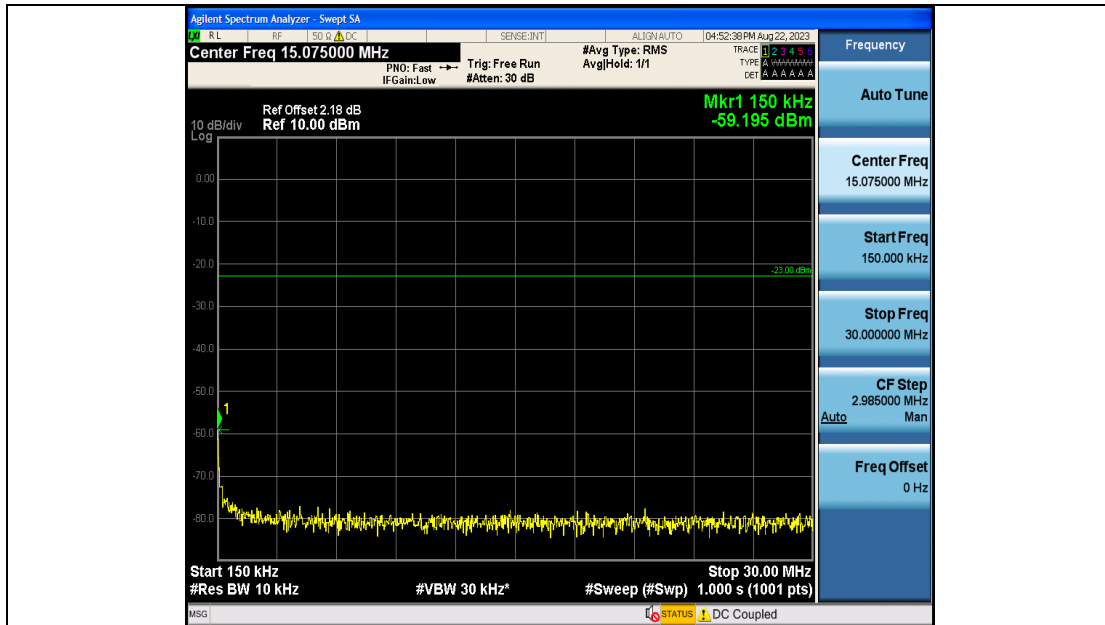

Band19_5MHz_16QAM_24125_25RB#0_0.15~30_0.15~30