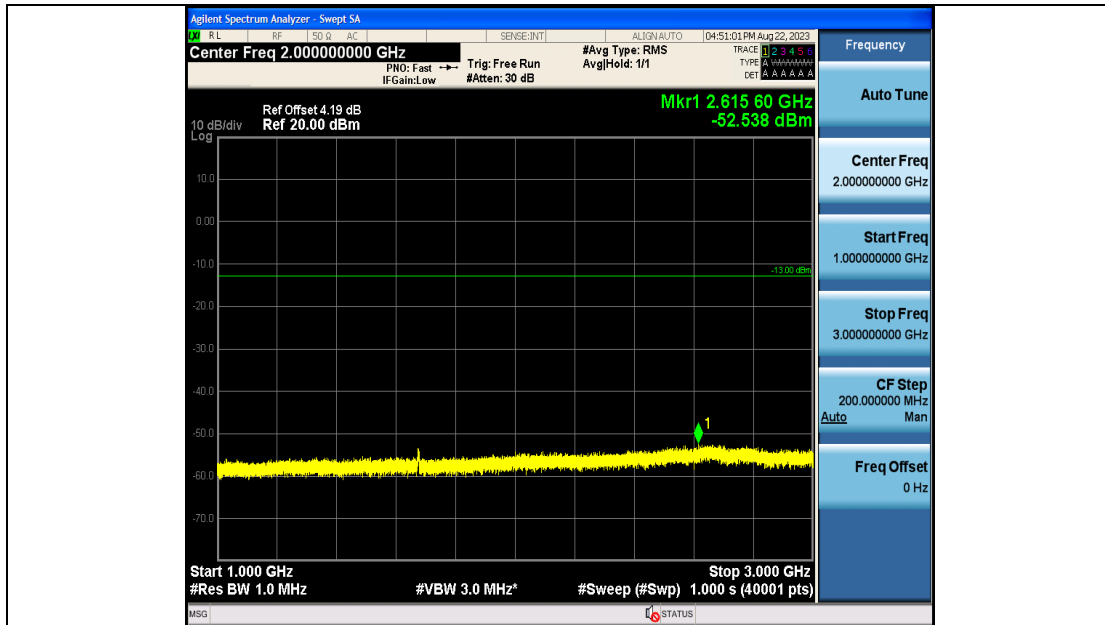

Band19_5MHz_QPSK_24075_25RB#0_1000~3000_1000~3000