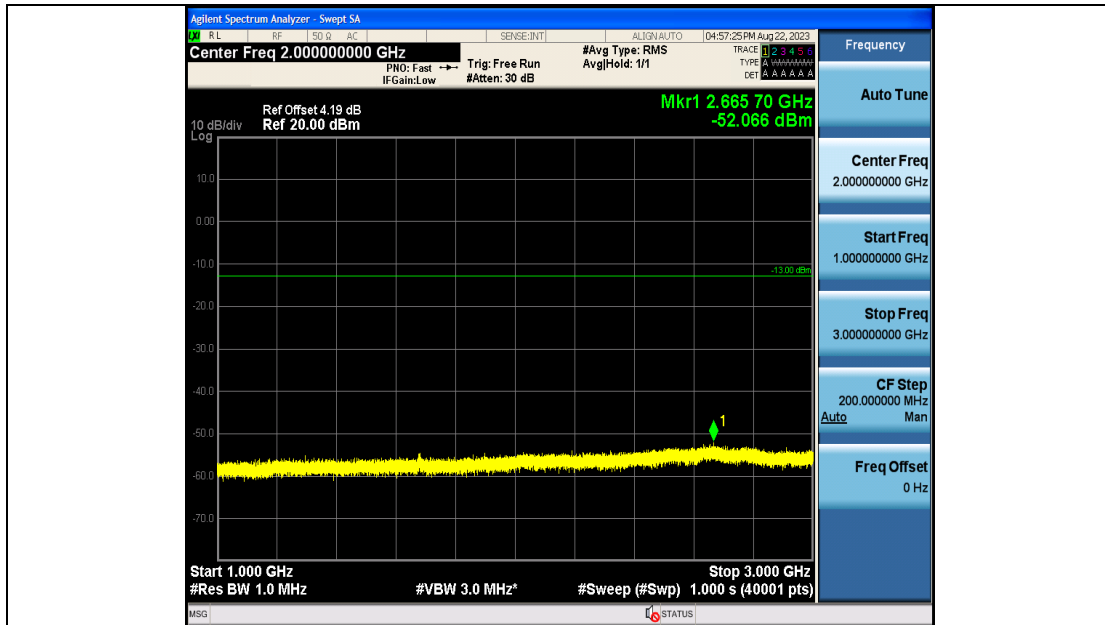

Band19_10MHz_16QAM_24100_50RB#0_1000~3000_1000~3000