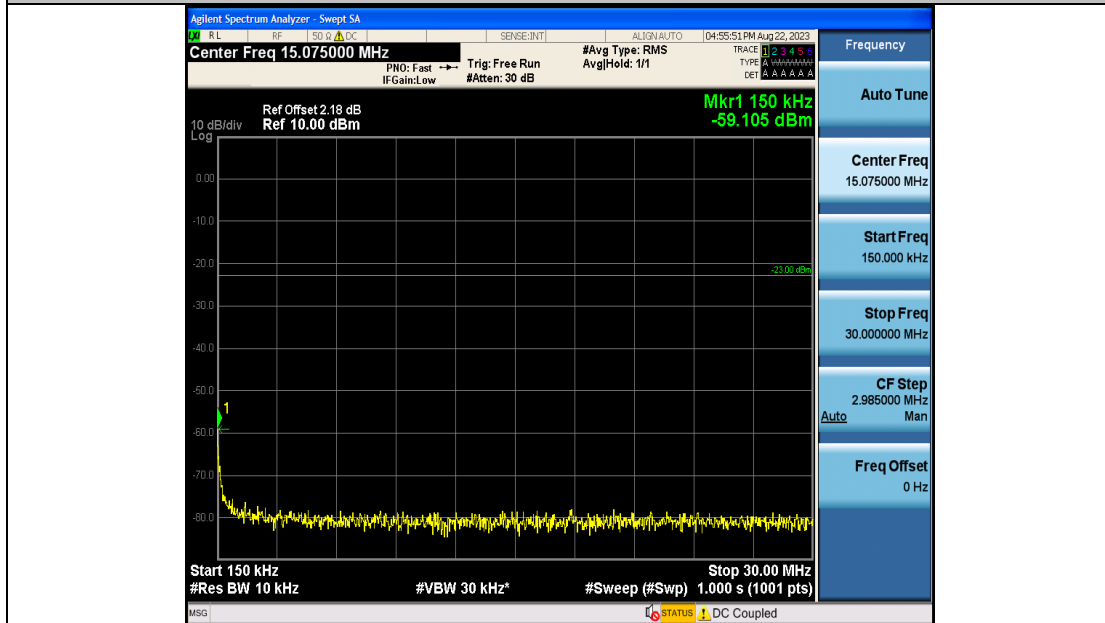

Band19_10MHz_16QAM_24075_50RB#0_0.15~30_0.15~30