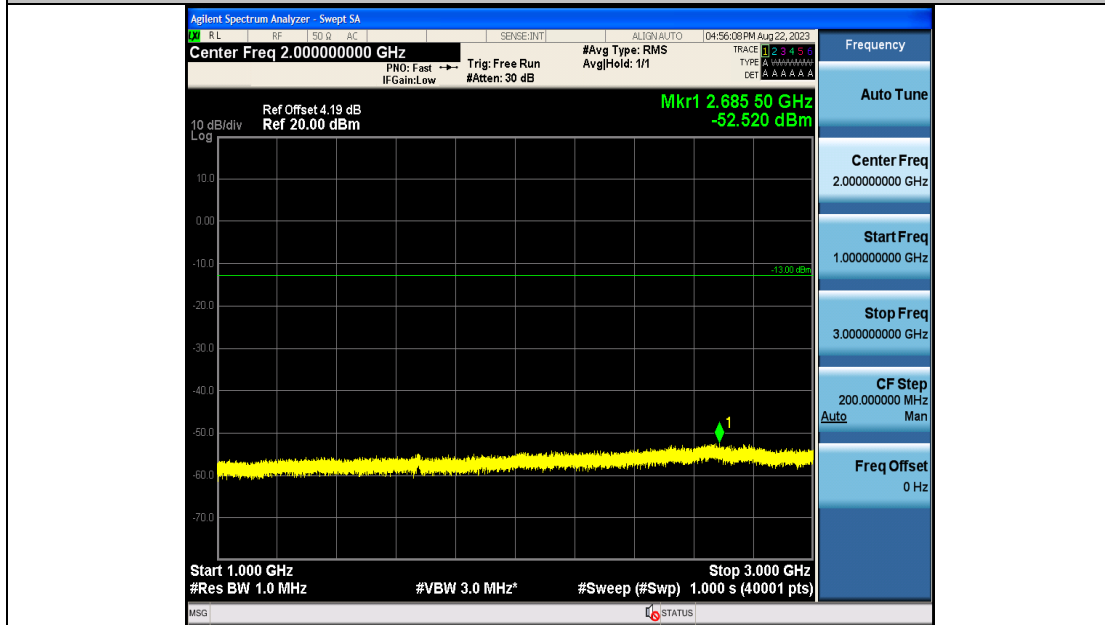

Band19_10MHz_16QAM_24075_50RB#0_1000~3000_1000~3000