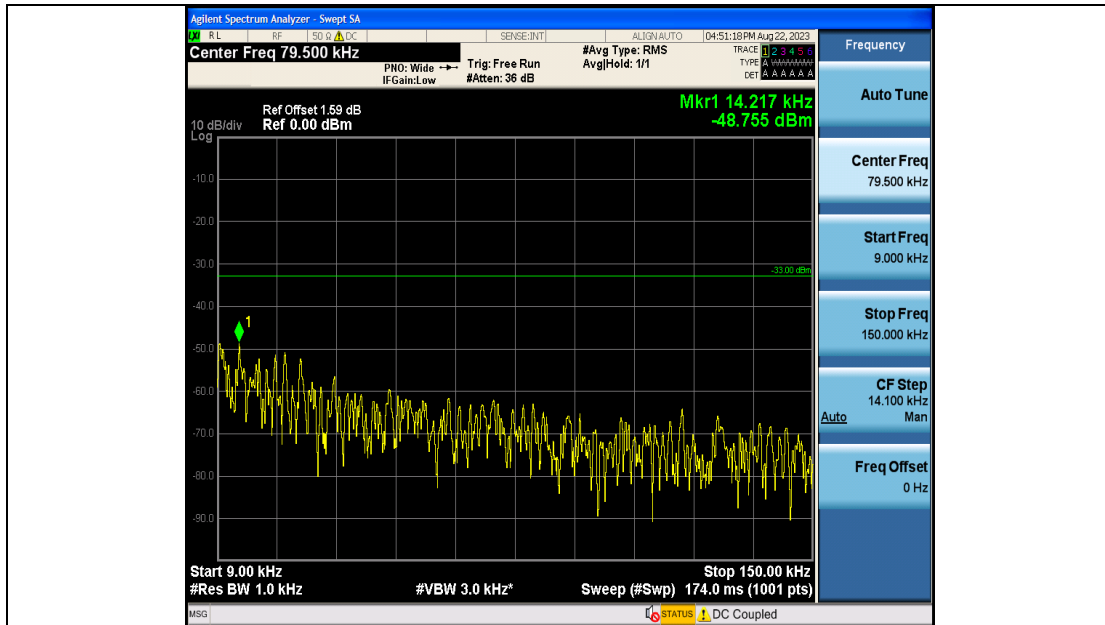

Band19_5MHz_16QAM_24025_25RB#0_0.009~0.15_0.009~0.15

Band19_5MHz_16QAM_24025_25RB#0_0.15~30_0.15~30

Band19_5MHz_16QAM_24025_25RB#0_30~1000_30~1000

Band19_5MHz_16QAM_24025_25RB#0_1000~3000_1000~3000

Band19_5MHz_16QAM_24025_25RB#0_3000~10000_3000~10000