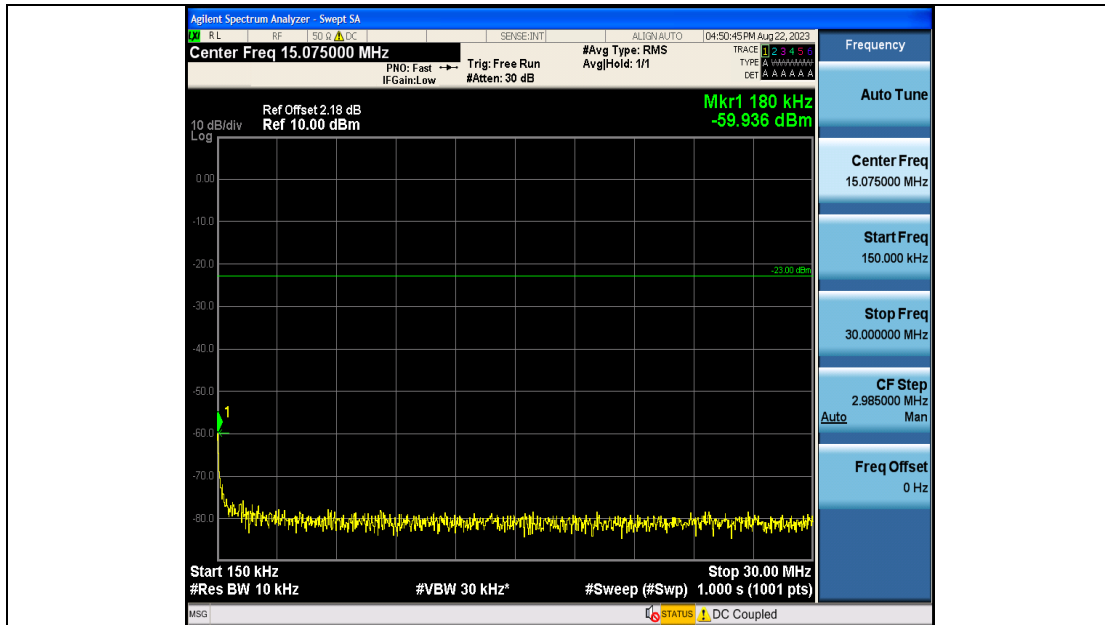

Band19_5MHz_QPSK_24075_25RB#0_0.15~30_0.15~30