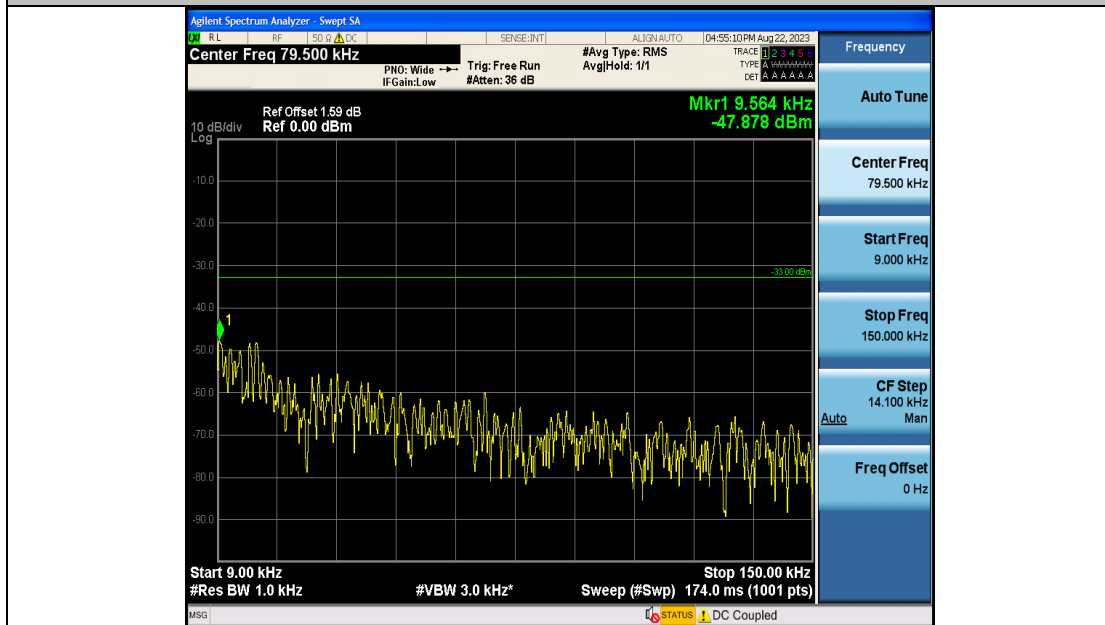

Band19_10MHz_QPSK_24050_50RB#0_0.009~0.15_0.009~0.15

Band19_10MHz_QPSK_24050_50RB#0_0.15~30_0.15~30

Band19_10MHz_QPSK_24050_50RB#0_30~1000_30~1000

Band19_10MHz_QPSK_24050_50RB#0_1000~3000_1000~3000

Band19_10MHz_QPSK_24050_50RB#0_3000~10000_3000~10000