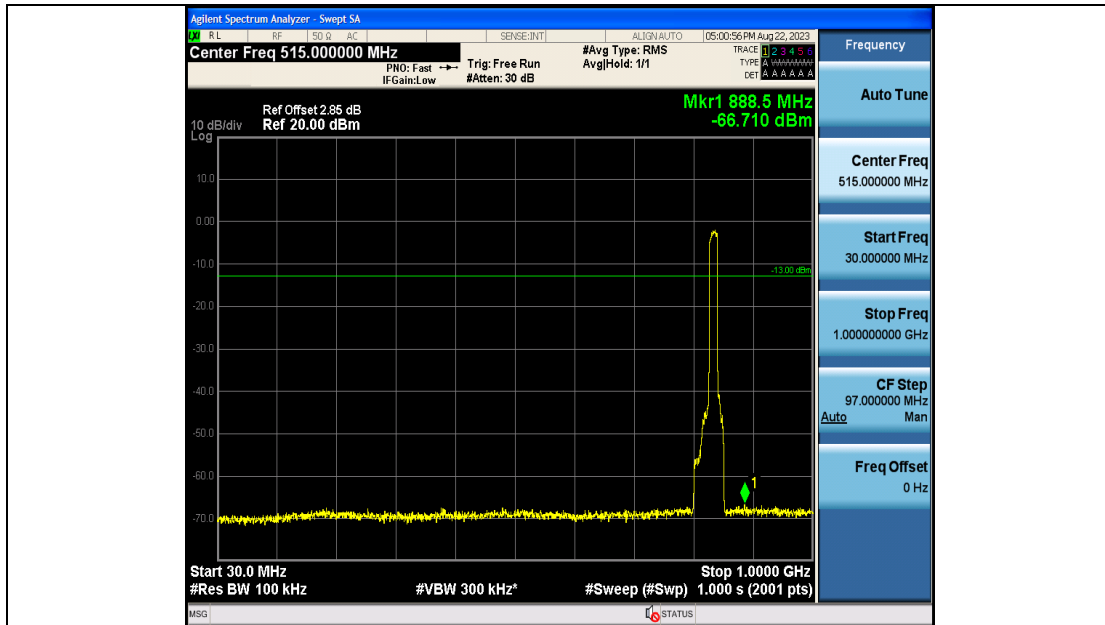

Band19_15MHz_QPSK_24075_75RB#0_30~1000_30~1000