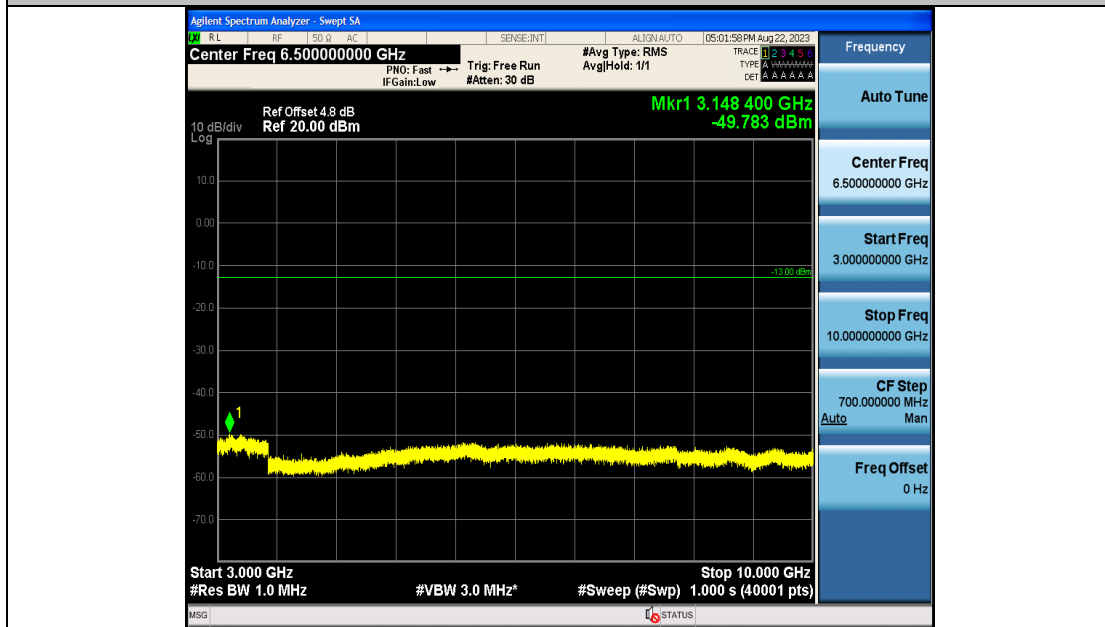

Band19_15MHz_16QAM_24075_75RB#0_0.009~0.15_0.009~0.15

Band19_15MHz_16QAM_24075_75RB#0_0.15~30_0.15~30

Band19_15MHz_16QAM_24075_75RB#0_30~1000_30~1000

Band19_15MHz_16QAM_24075_75RB#0_1000~3000_1000~3000

Band19_15MHz_16QAM_24075_75RB#0_3000~10000_3000~10000