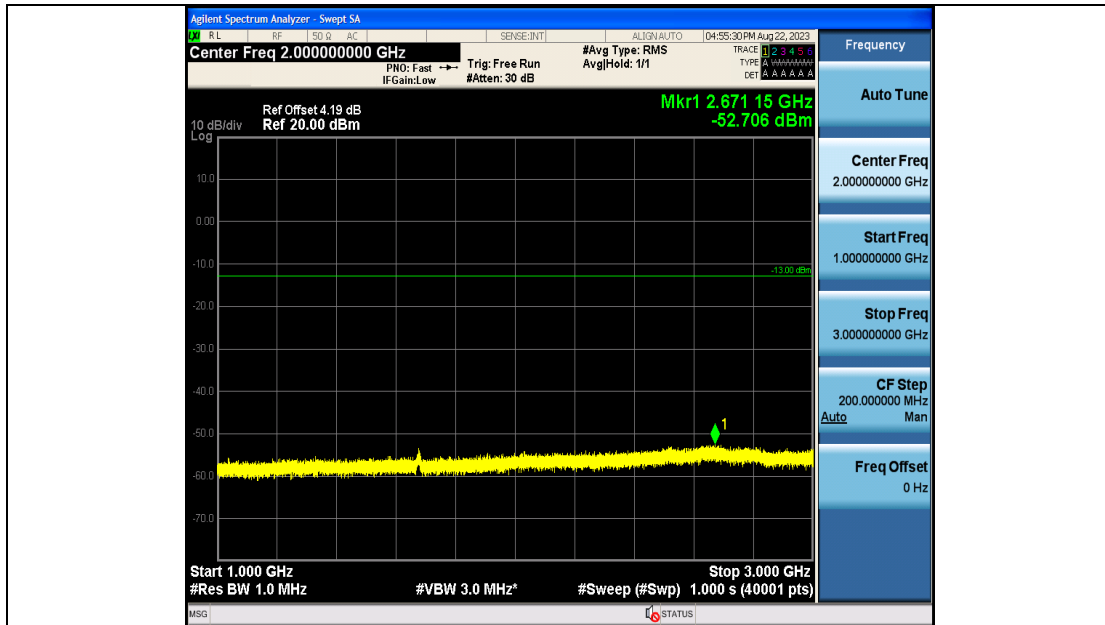

Band19_10MHz_QPSK_24075_50RB#0_1000~3000_1000~3000