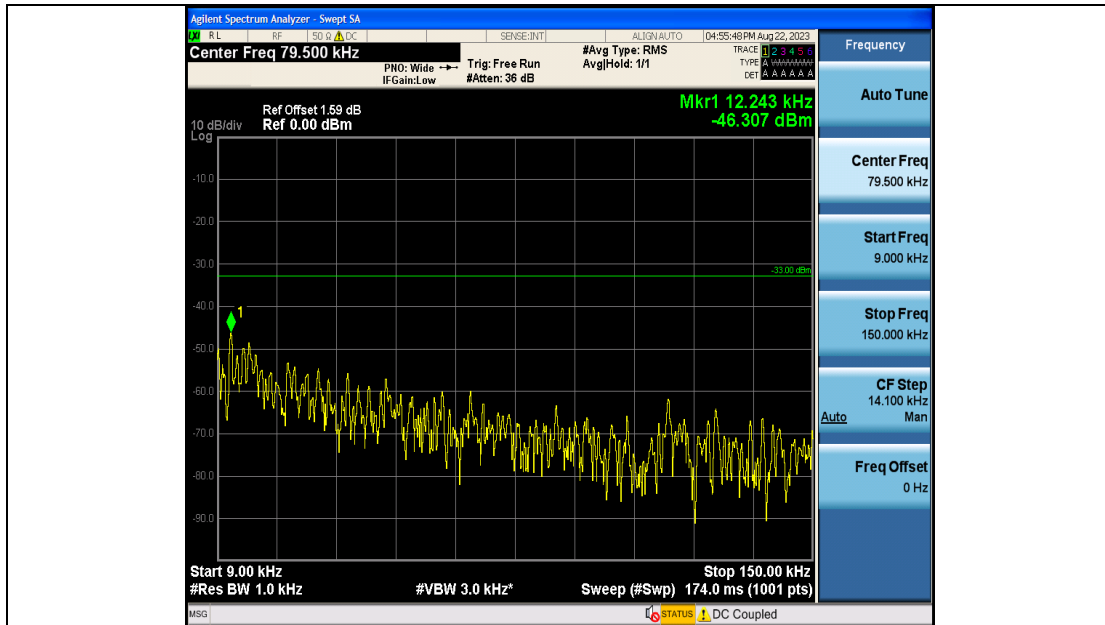

Band19_10MHz_16QAM_24050_50RB#0_0.009~0.15_0.009~0.15

Band19_10MHz_16QAM_24050_50RB#0_0.15~30_0.15~30

Band19_10MHz_16QAM_24050_50RB#0_30~1000_30~1000

Band19_10MHz_16QAM_24050_50RB#0_1000~3000_1000~3000

Band19_10MHz_16QAM_24050_50RB#0_3000~10000_3000~10000