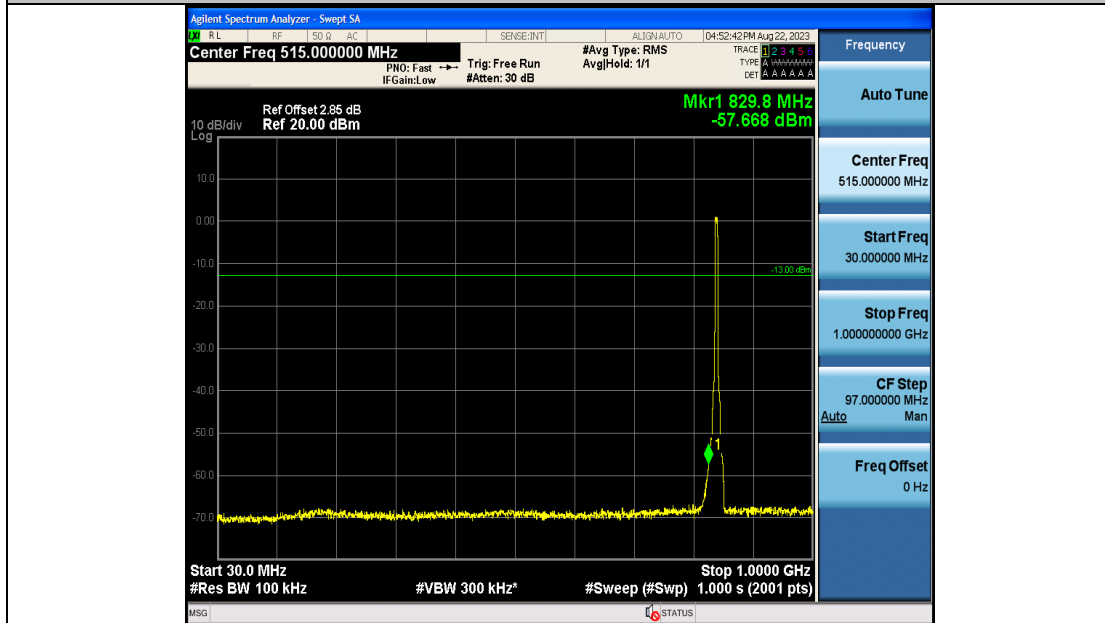

Band19_5MHz_16QAM_24125_25RB#0_30~1000_30~1000