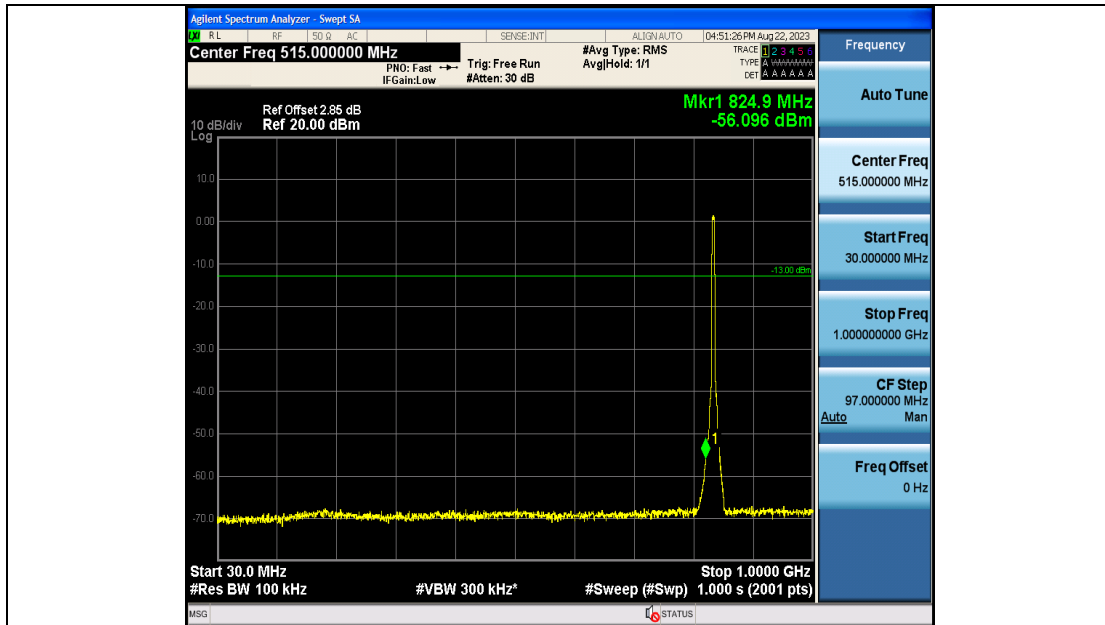

Band19_5MHz_16QAM_24075_25RB#0_30~1000_30~1000