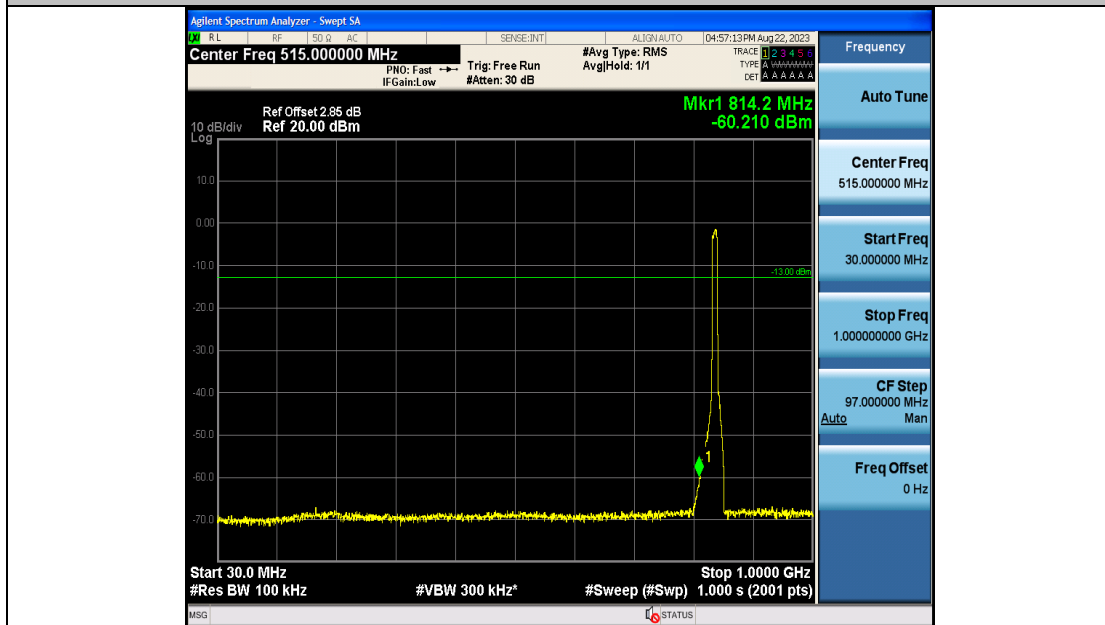

Band19_10MHz_16QAM_24100_50RB#0_30~1000_30~1000