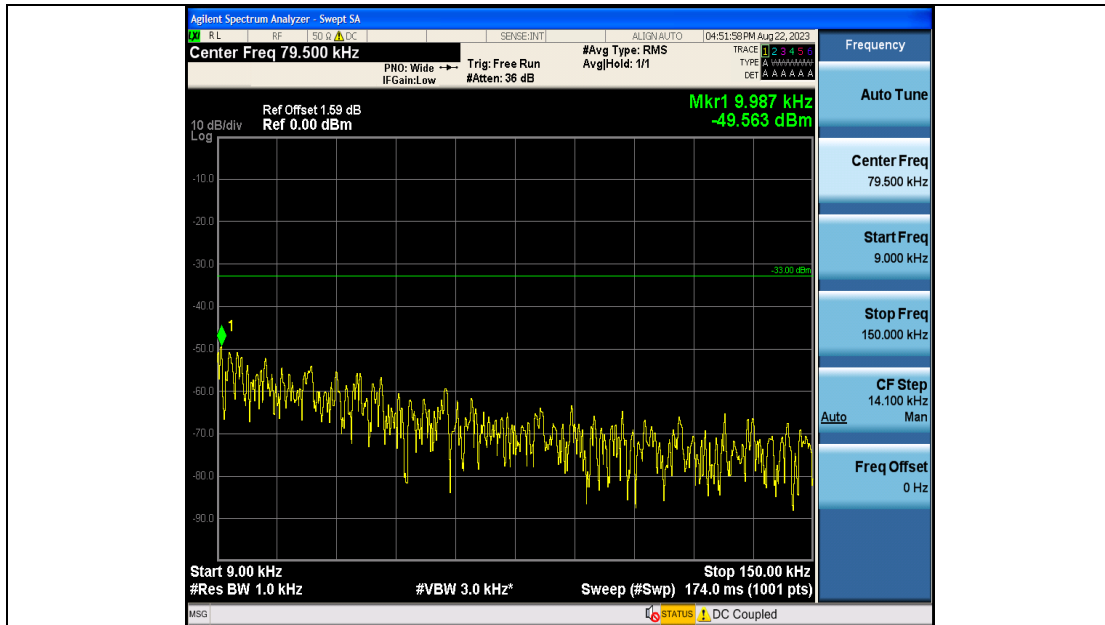

Band19_5MHz_QPSK_24075_25RB#0_0.009~0.15_0.009~0.15

Band19_5MHz_QPSK_24075_25RB#0_0.15~30_0.15~30

Band19_5MHz_QPSK_24075_25RB#0_30~1000_30~1000

Band19_5MHz_QPSK_24075_25RB#0_1000~3000_1000~3000

Band19_5MHz_QPSK_24075_25RB#0_3000~10000_3000~10000