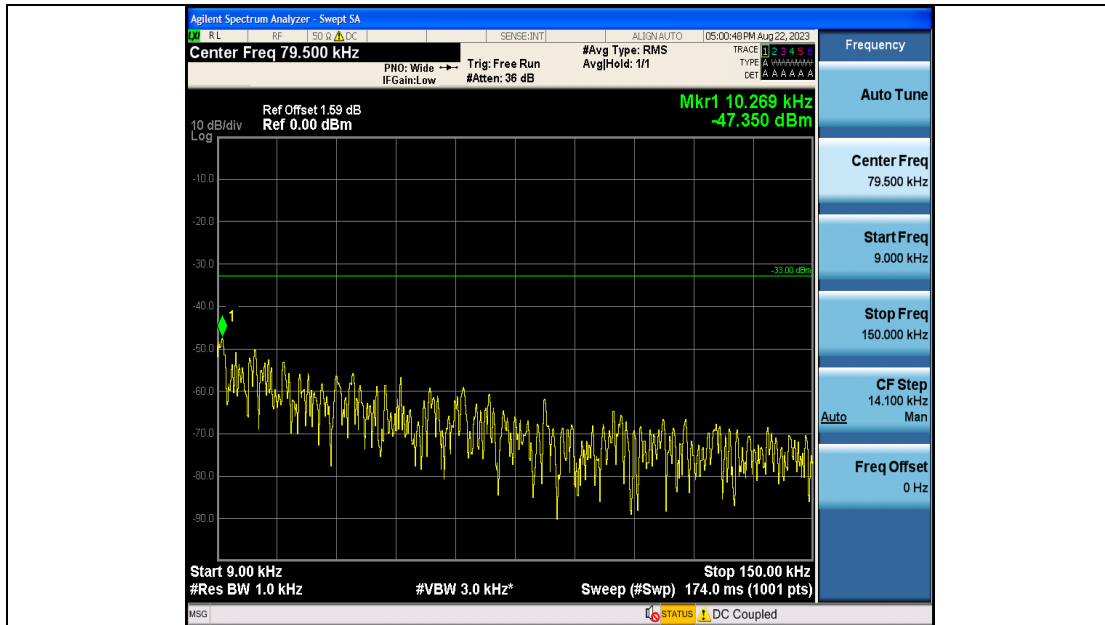

Band19_10MHz_16QAM_24100_50RB#0_0.009~0.15_0.009~0.15

Band19_10MHz_16QAM_24100_50RB#0_0.15~30_0.15~30

Band19_10MHz_16QAM_24100_50RB#0_30~1000_30~1000

Band19_10MHz_16QAM_24100_50RB#0_1000~3000_1000~3000

Band19_10MHz_16QAM_24100_50RB#0_3000~10000_3000~10000