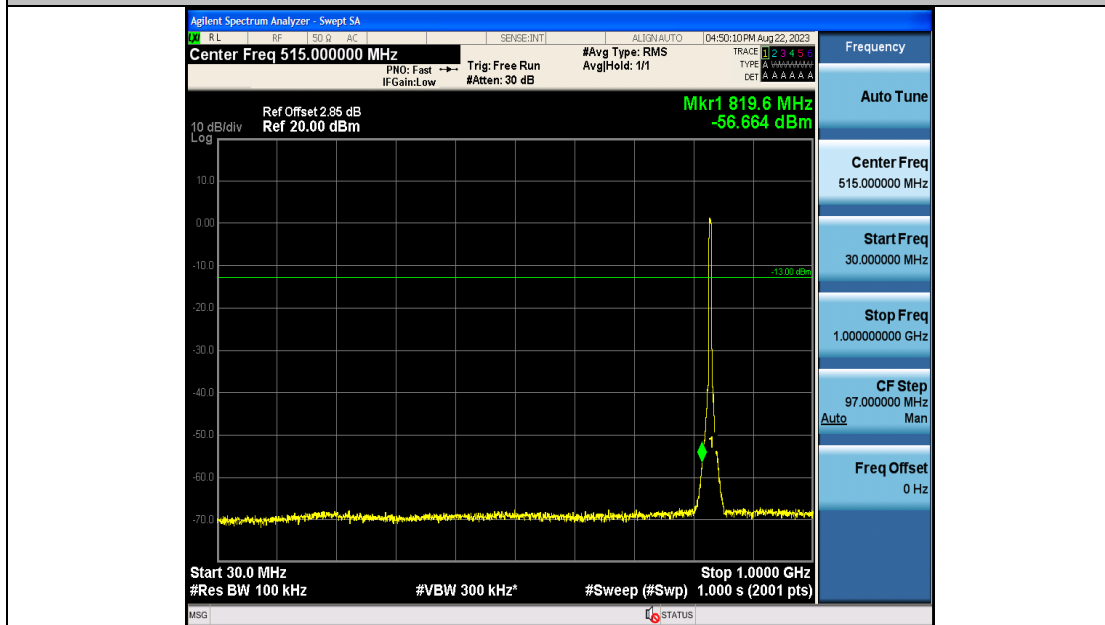

Band19_5MHz_16QAM_24025_25RB#0_30~1000_30~1000