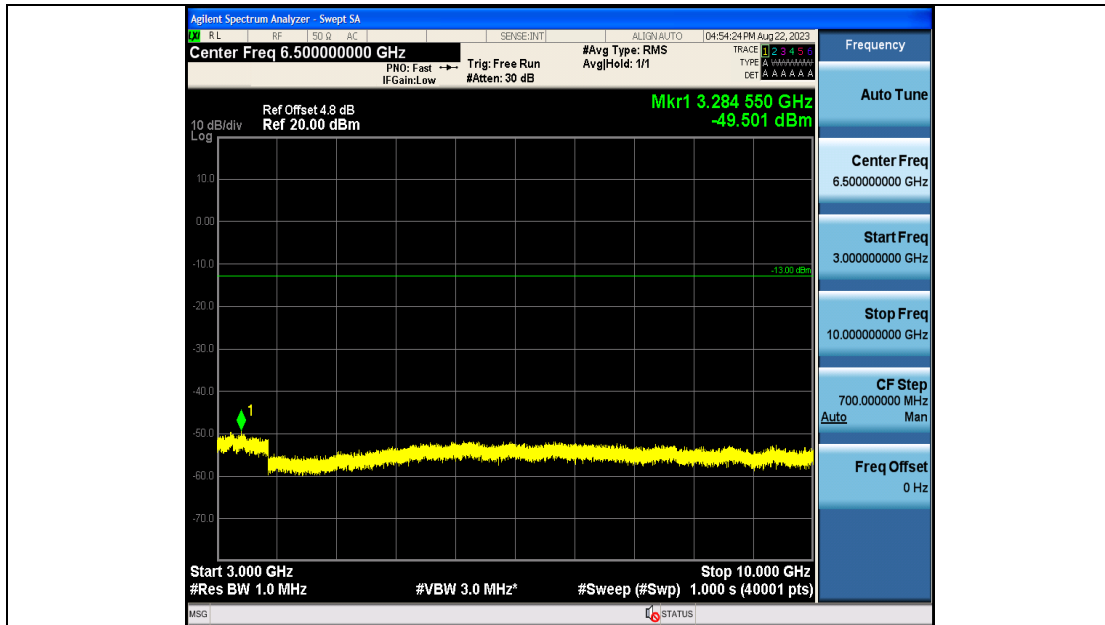

Band19_10MHz_QPSK_24050_50RB#0_0.009~0.15_0.009~0.15

Band19_10MHz_QPSK_24050_50RB#0_0.15~30_0.15~30

Band19_10MHz_QPSK_24050_50RB#0_30~1000_30~1000

Band19_10MHz_QPSK_24050_50RB#0_1000~3000_1000~3000

Band19_10MHz_QPSK_24050_50RB#0_3000~10000_3000~10000