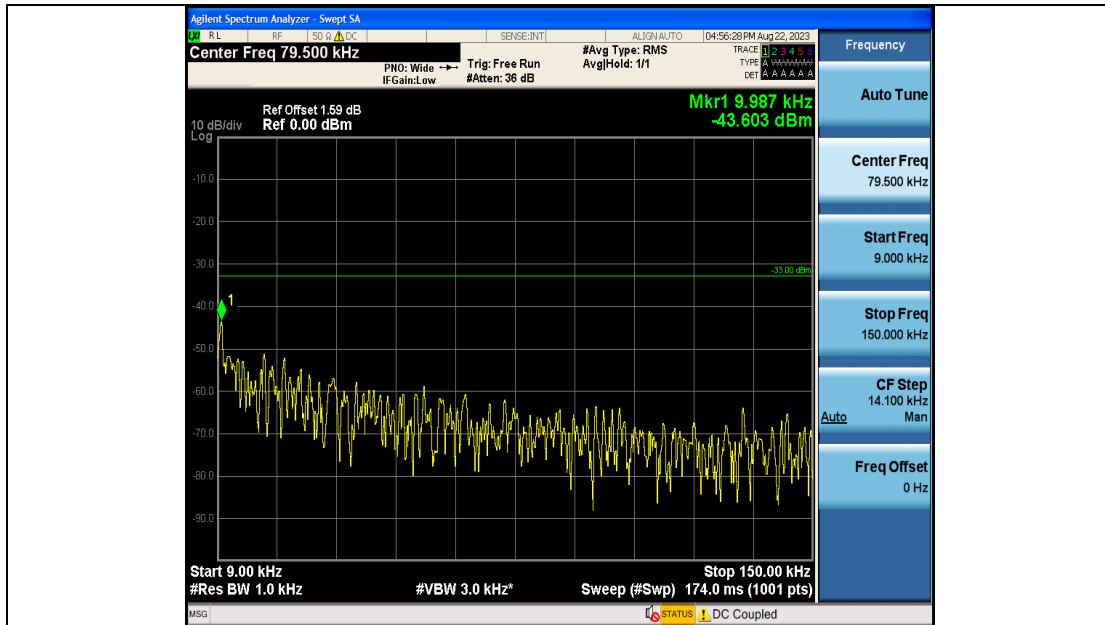

Band19_10MHz_QPSK_24075_50RB#0_0.009~0.15_0.009~0.15

Band19_10MHz_QPSK_24075_50RB#0_0.15~30_0.15~30

Band19_10MHz_QPSK_24075_50RB#0_30~1000_30~1000

Band19_10MHz_QPSK_24075_50RB#0_1000~3000_1000~3000

Band19_10MHz_QPSK_24075_50RB#0_3000~10000_3000~10000