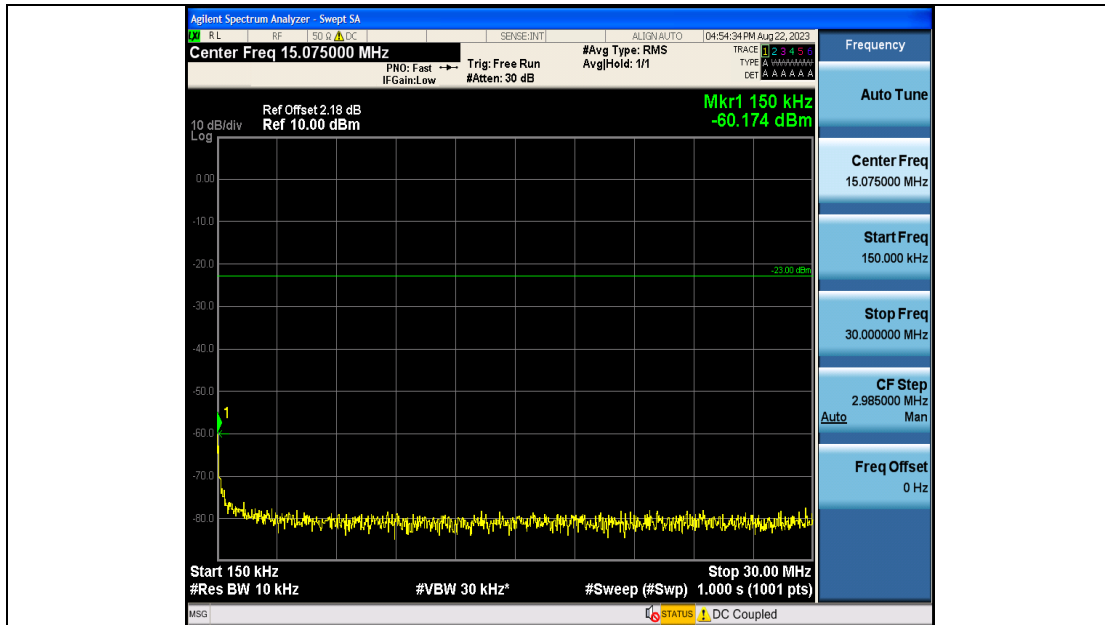

Band19_10MHz_16QAM_24050_50RB#0_0.15~30_0.15~30