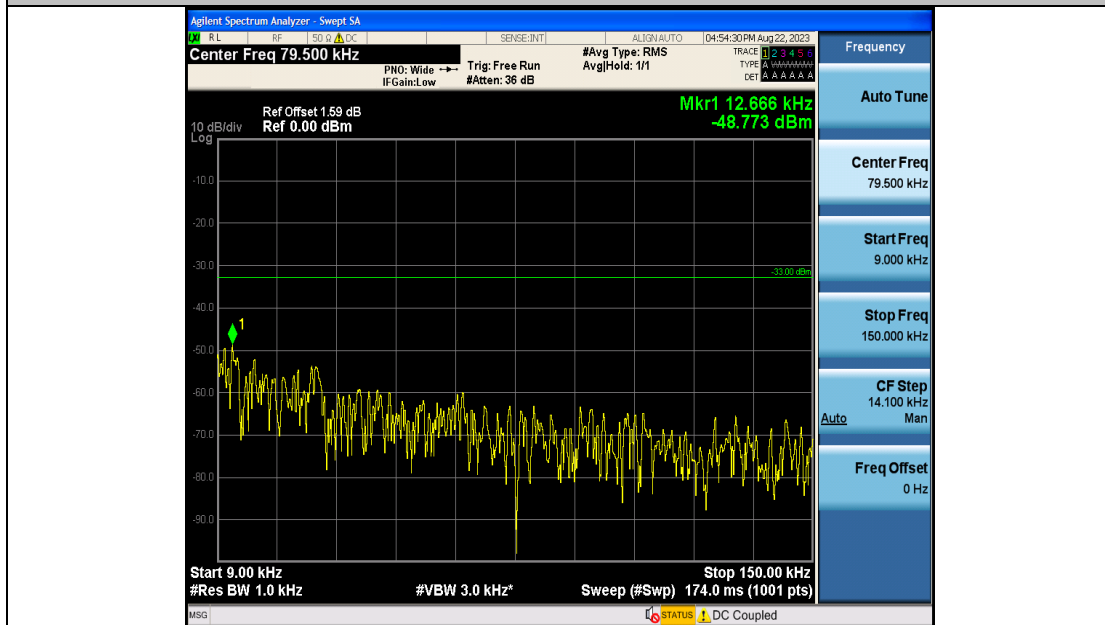

Band19_10MHz_QPSK_24100_50RB#0_0.009~0.15_0.009~0.15

Band19_10MHz_QPSK_24100_50RB#0_0.15~30_0.15~30

Band19_10MHz_QPSK_24100_50RB#0_30~1000_30~1000

Band19_10MHz_QPSK_24100_50RB#0_1000~3000_1000~3000

Band19_10MHz_QPSK_24100_50RB#0_3000~10000_3000~10000