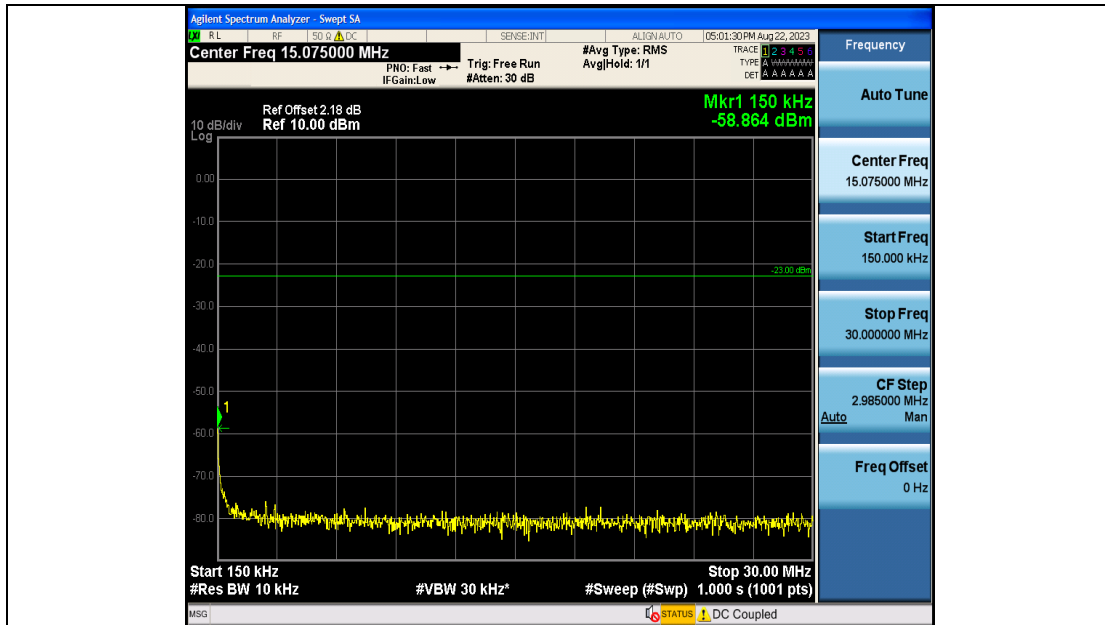

Band19_15MHz_16QAM_24075_75RB#0_0.15~30_0.15~30