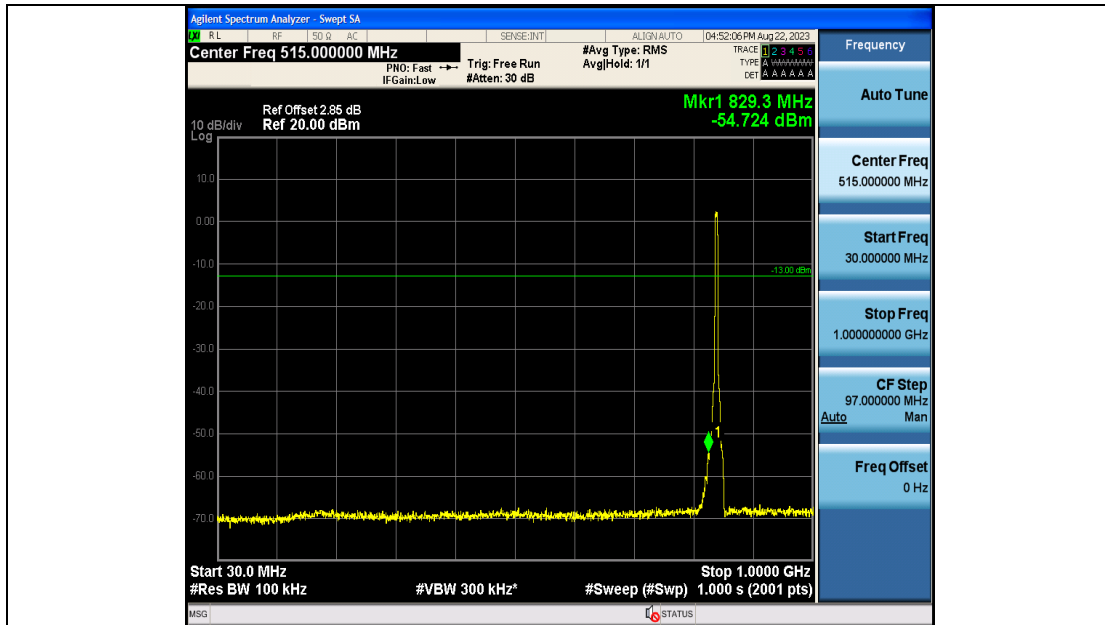

Band19_5MHz_QPSK_24125_25RB#0_30~1000_30~1000