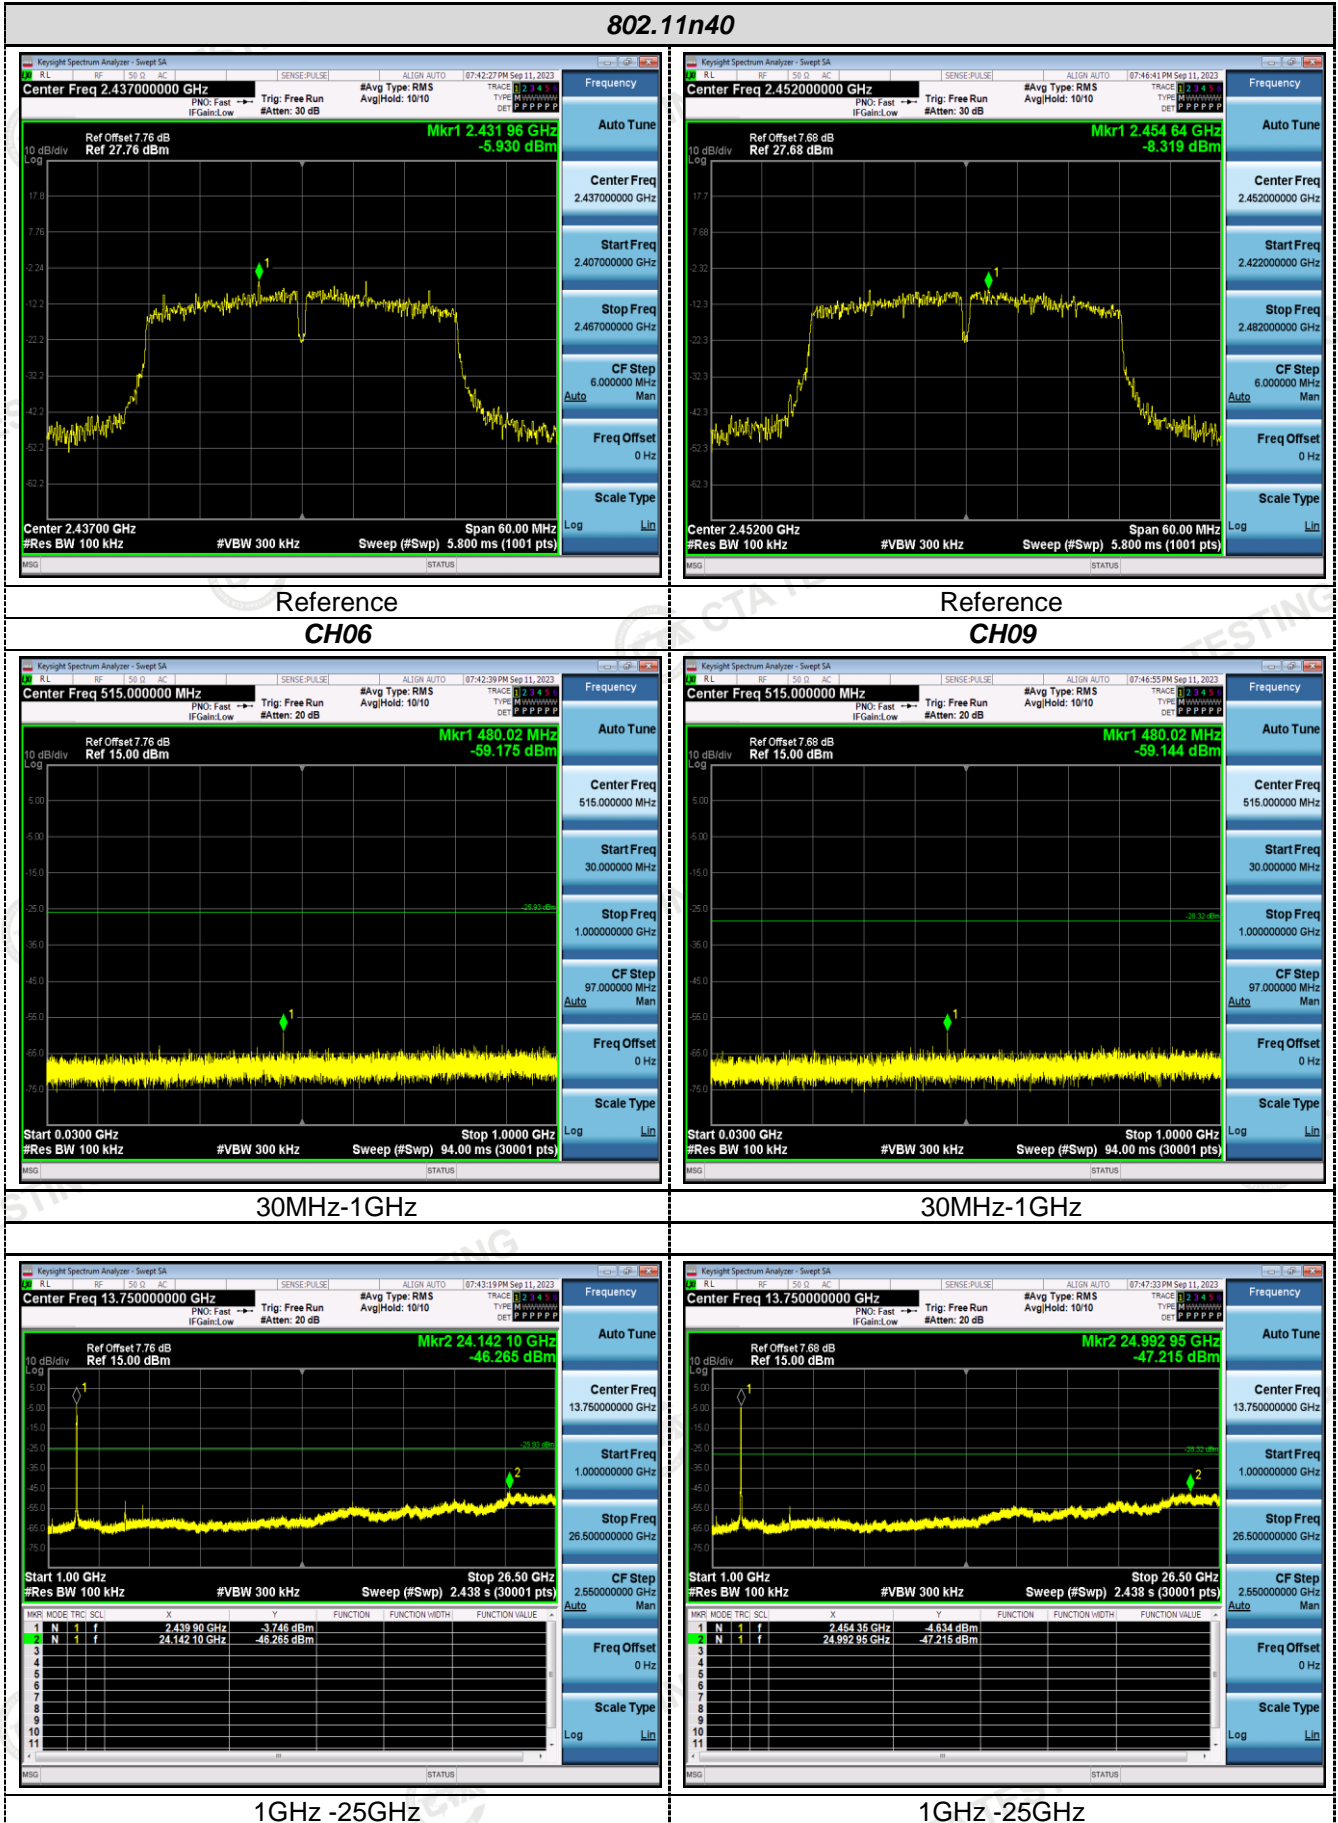

Ant2:

802.11g

Reference
CH06

Reference
CH11

30MHz-1GHz

30MHz-1GHz

1GHz-25GHz

1GHz-25GHz

Band-edge Measurements for RF Conducted Emissions:

Ant1: