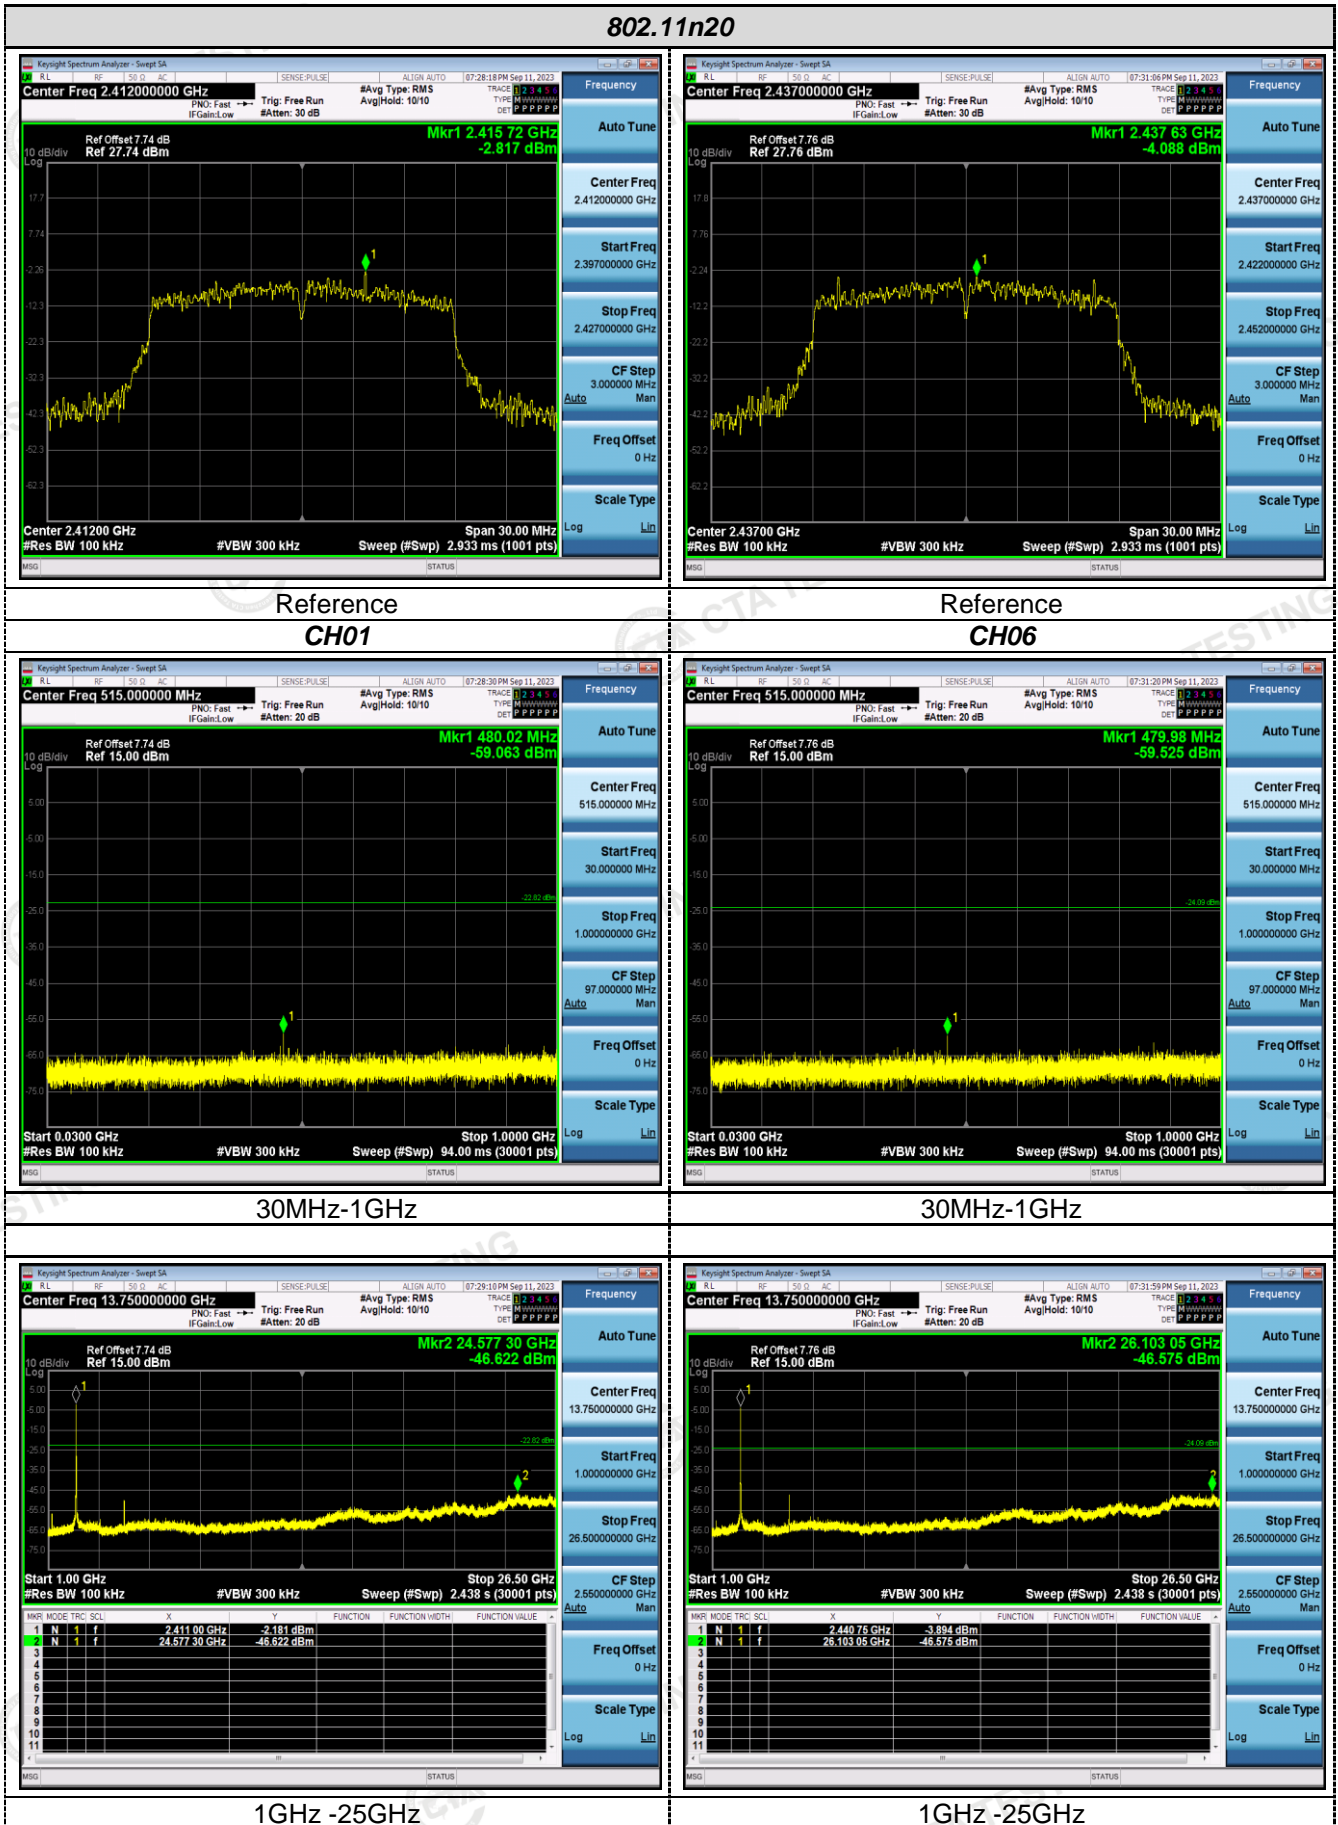

Ant2:

802.11g

Reference
CH06

Reference
CH11

30MHz-1GHz

30MHz-1GHz

1GHz-25GHz

1GHz-25GHz

Band-edge Measurements for RF Conducted Emissions:

Ant1: