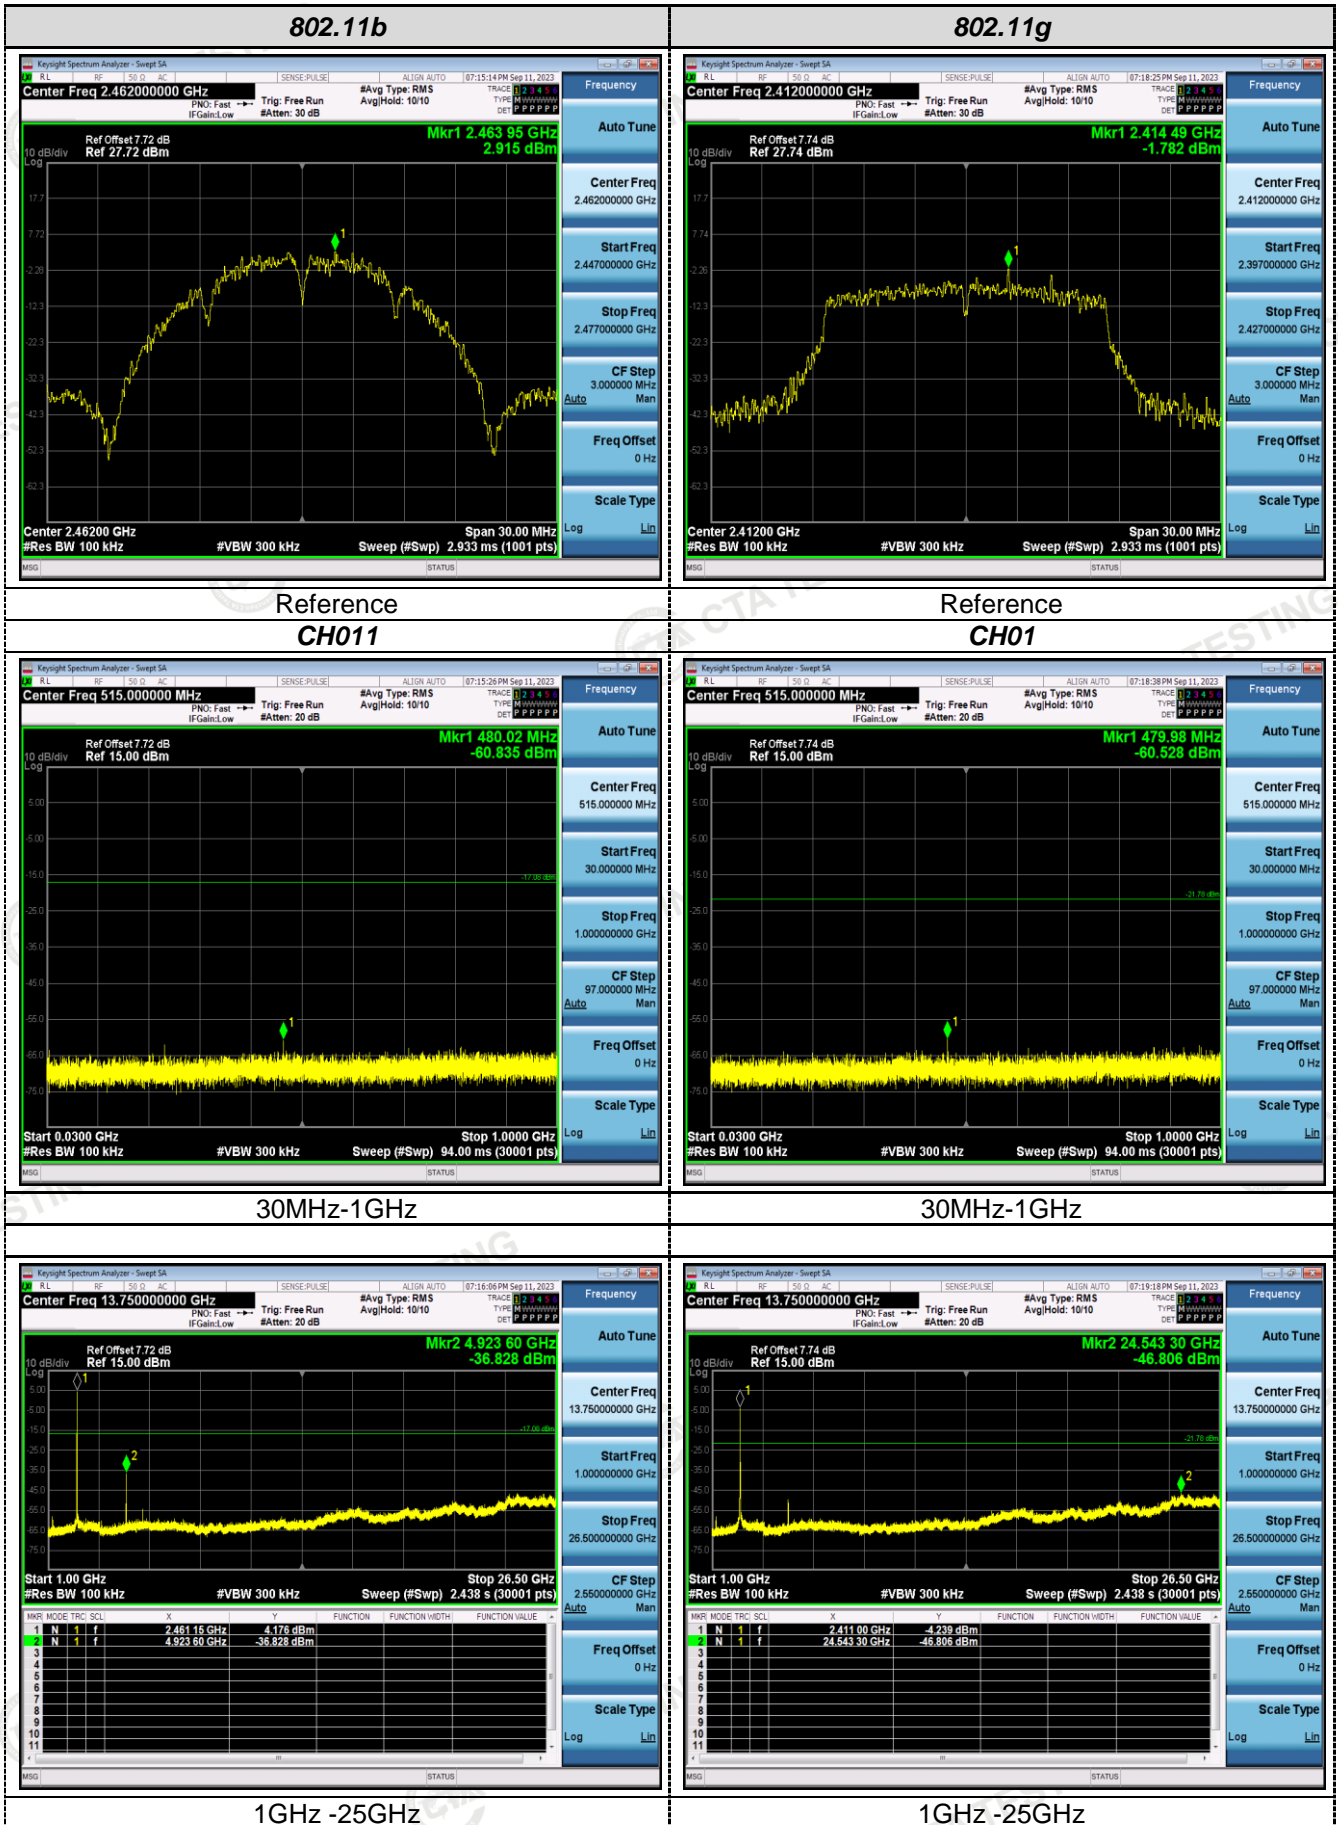

Ant2:

802.11g

Reference
CH06

Reference
CH11

30MHz-1GHz

30MHz-1GHz

1GHz-25GHz

1GHz-25GHz

Band-edge Measurements for RF Conducted Emissions:

Ant1: