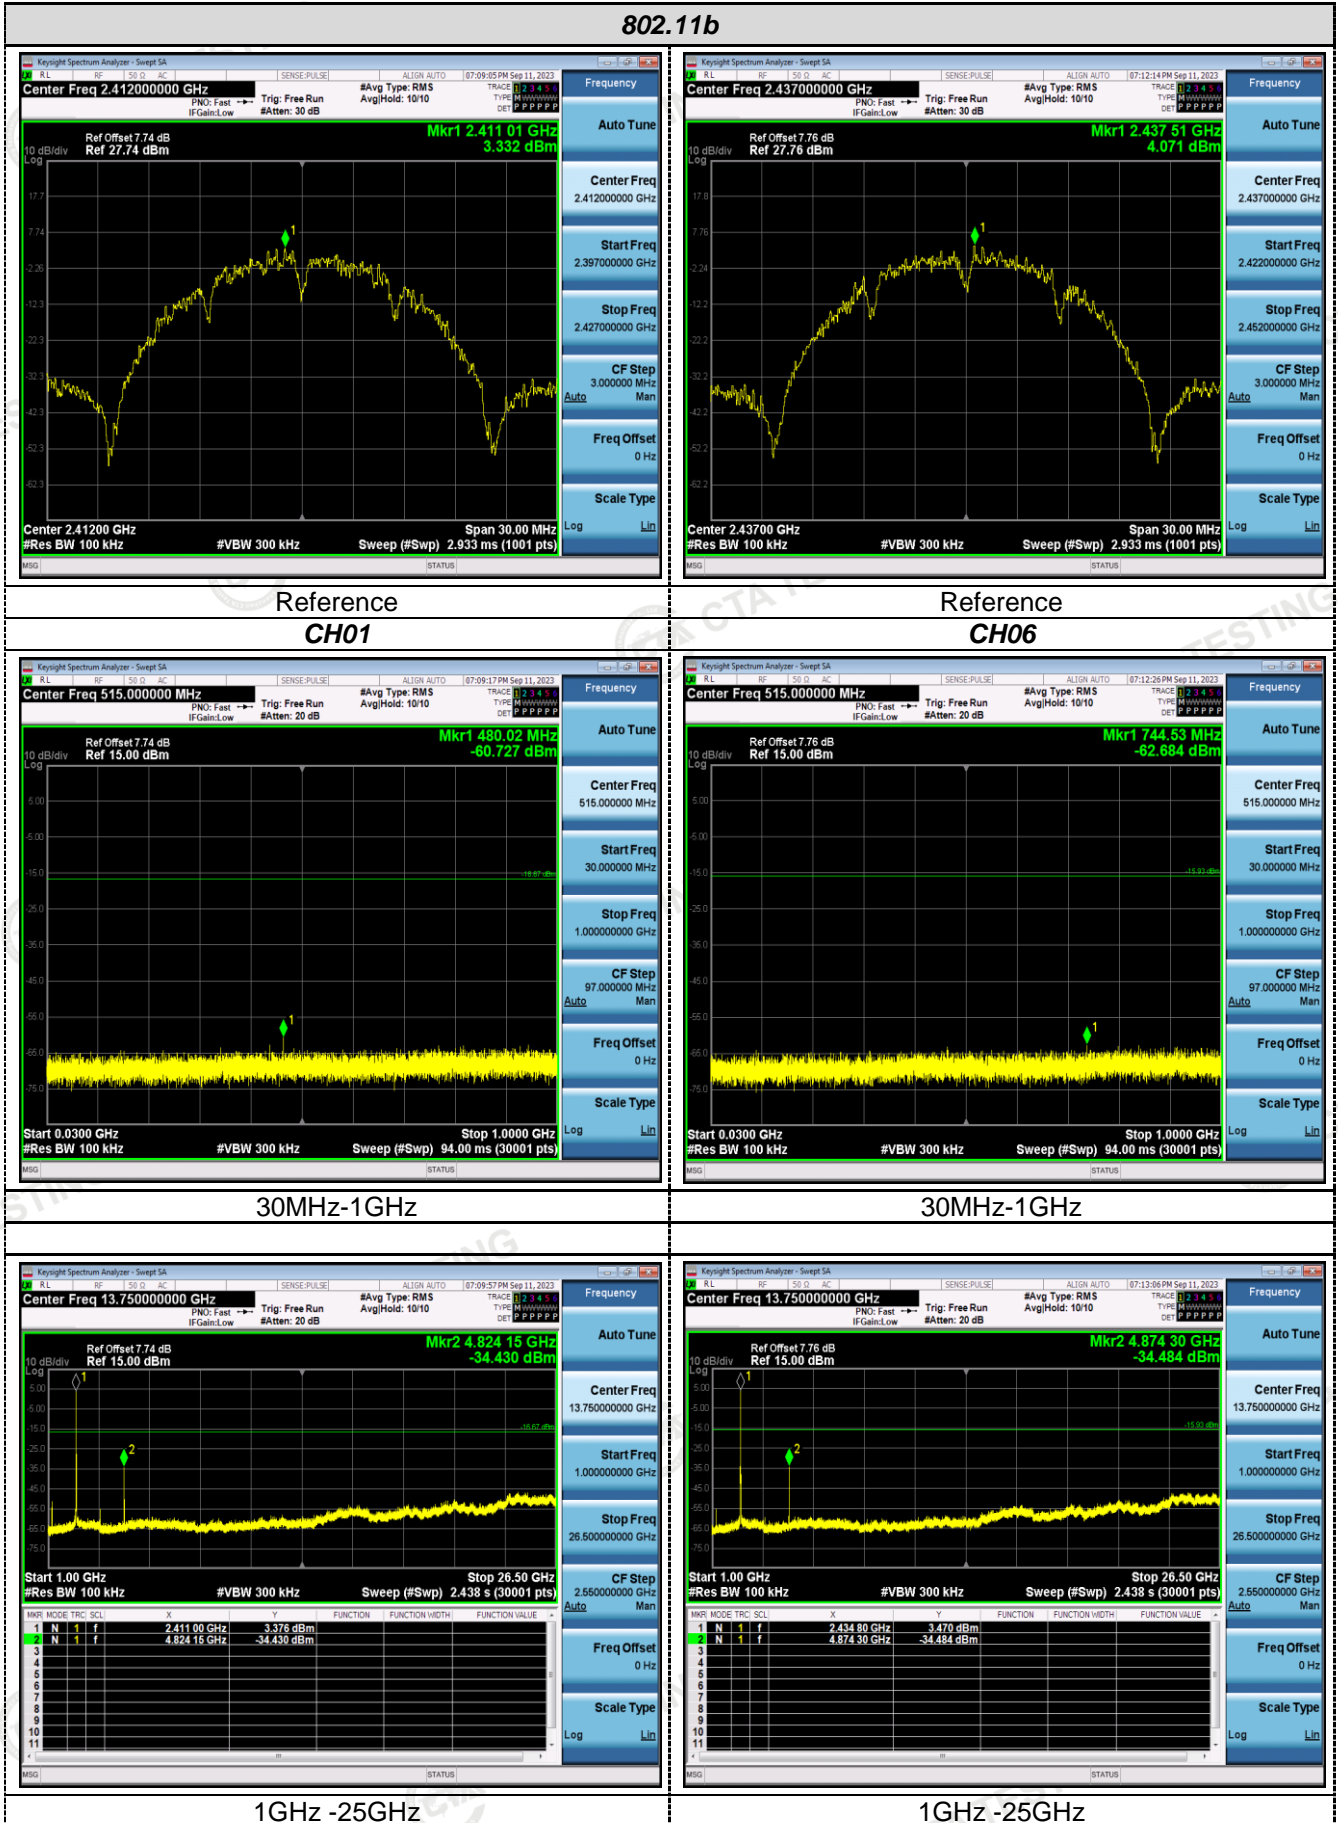

Ant2:

802.11g

Reference
CH06

Reference
CH11

30MHz-1GHz

30MHz-1GHz

1GHz-25GHz

1GHz-25GHz

Band-edge Measurements for RF Conducted Emissions:

Ant1: