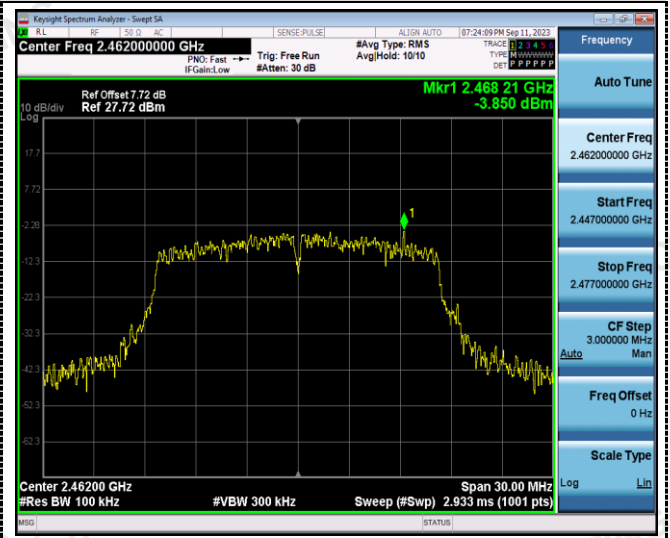

Ant2:

802.11g

Reference
CH06

Reference
CH11

30MHz-1GHz

30MHz-1GHz

1GHz-25GHz

1GHz-25GHz

Band-edge Measurements for RF Conducted Emissions:

Ant1: