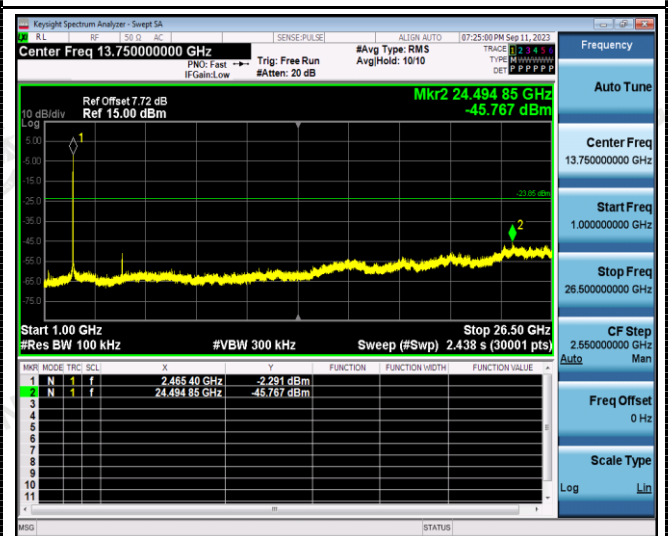

Ant2:

802.11g

Reference
CH06

Reference
CH11

30MHz-1GHz

30MHz-1GHz

1GHz-25GHz

1GHz-25GHz

Band-edge Measurements for RF Conducted Emissions:

Ant1: