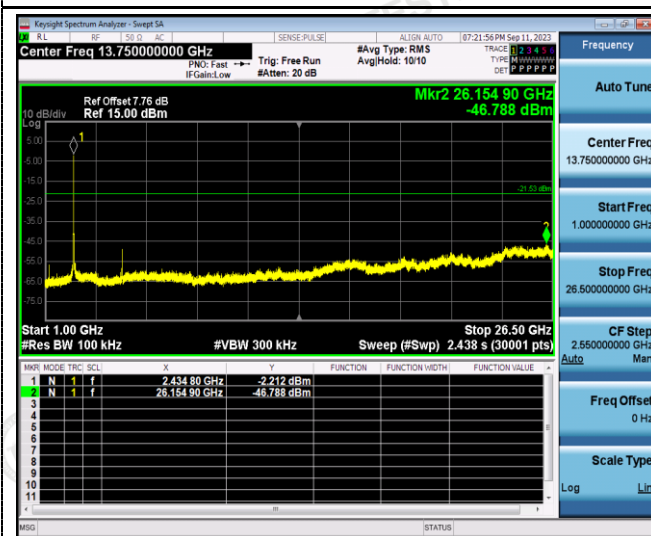

Ant2:

802.11g

Reference
CH06

Reference
CH11

30MHz-1GHz

30MHz-1GHz

1GHz-25GHz

1GHz-25GHz

Band-edge Measurements for RF Conducted Emissions:

Ant1: