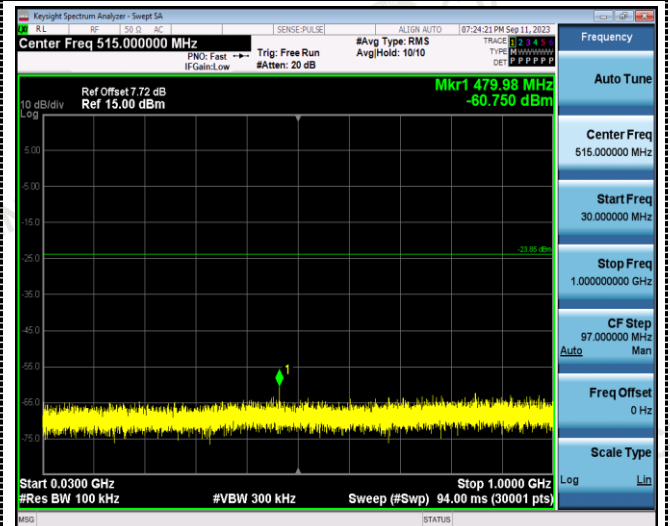

Ant2:

802.11g

Reference
CH06

Reference
CH11

30MHz-1GHz

30MHz-1GHz

1GHz-25GHz

1GHz-25GHz

Band-edge Measurements for RF Conducted Emissions:

Ant1: