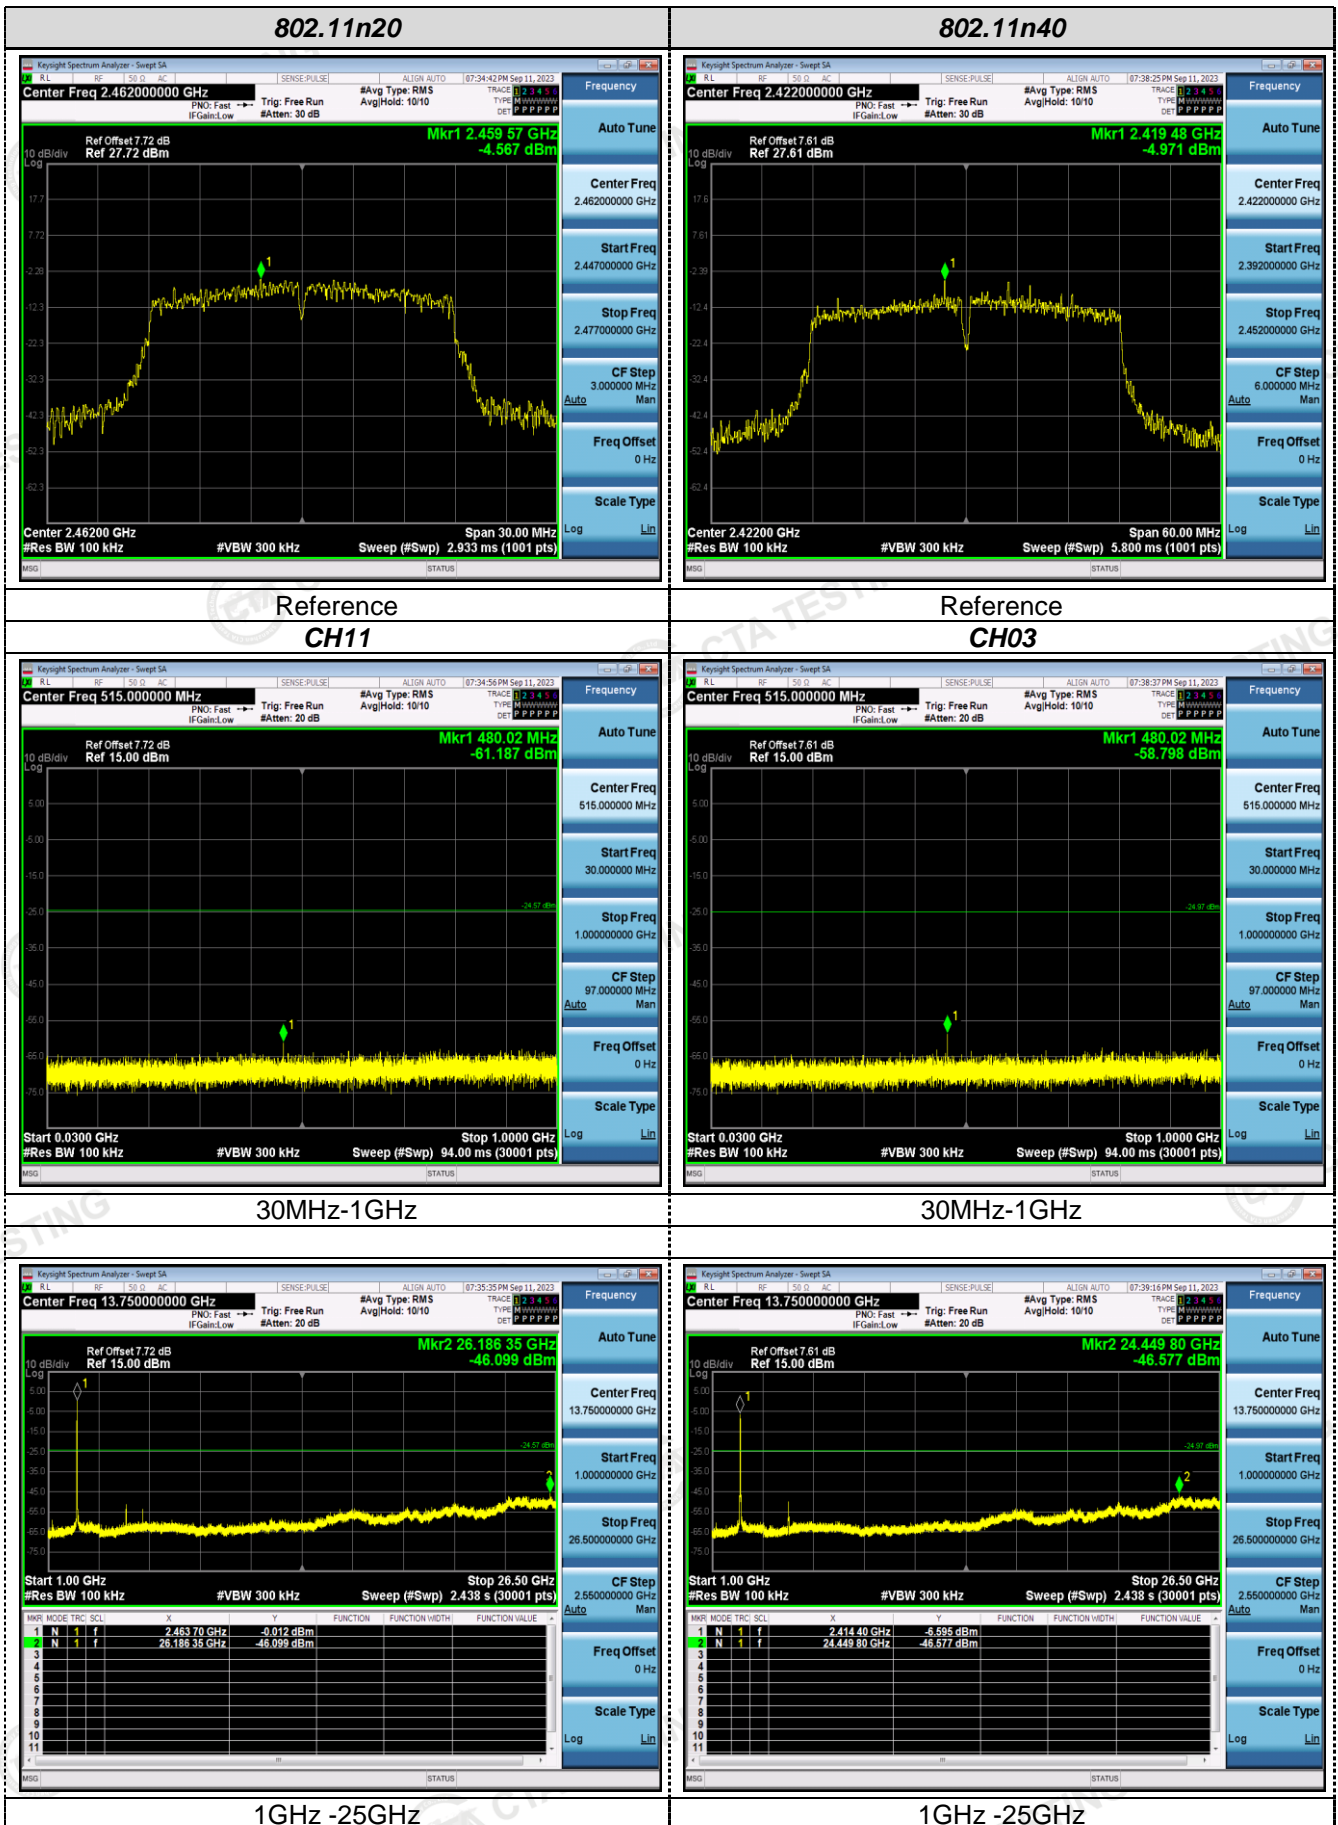

Ant2:

802.11g

Reference
CH06

Reference
CH11

30MHz-1GHz

30MHz-1GHz

1GHz-25GHz

1GHz-25GHz

Band-edge Measurements for RF Conducted Emissions:

Ant1: