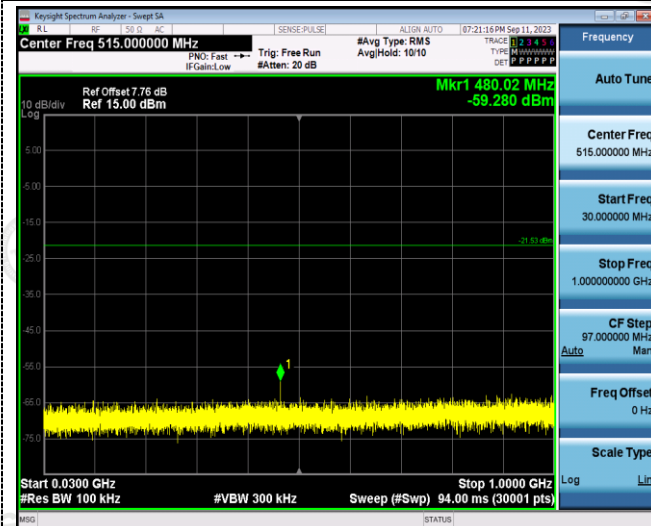

Ant2:

802.11g

Reference
CH06

Reference
CH11

30MHz-1GHz

30MHz-1GHz

1GHz-25GHz

1GHz-25GHz

Band-edge Measurements for RF Conducted Emissions:

Ant1: