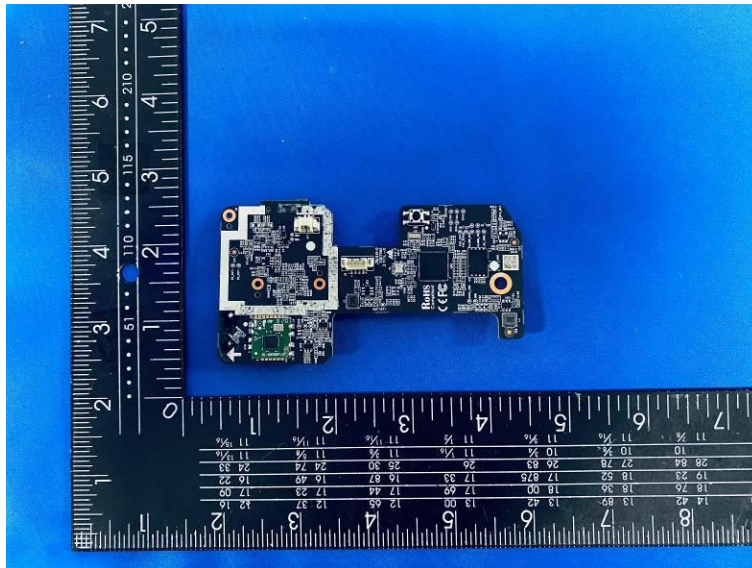

Internal Photos of the EUT

Photo 1

Photo 2

Photo 3

Photo 4

Photo 5

2.4G WIFI
Internal Antenna

Photo 6