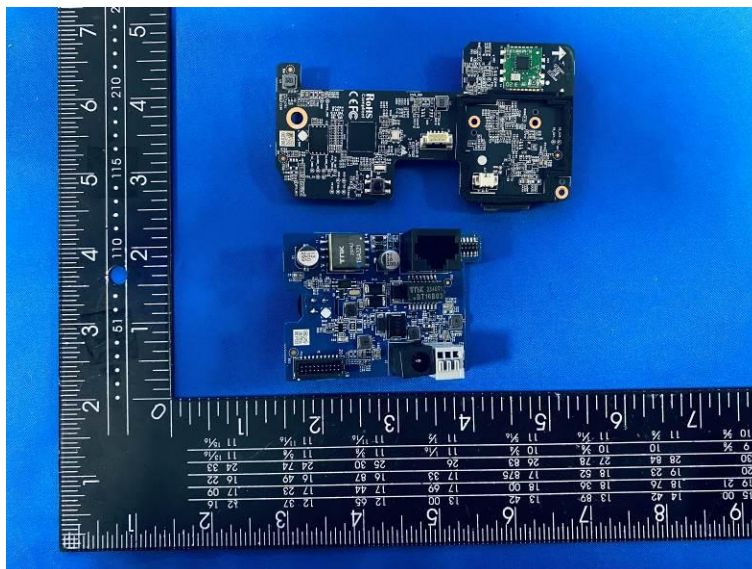

Internal Photos of the EUT

Photo 1

Photo 2

Photo 3

Photo 4

Photo 5

2.4G WIFI
Internal Antenna

Photo 6