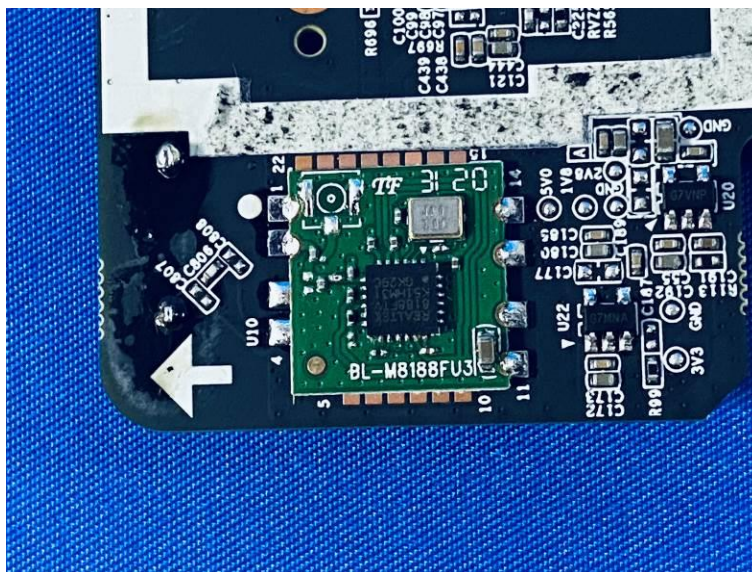

Internal Photos of the EUT

Photo 1

Photo 2

Photo 3

Photo 4

Photo 5

2.4G WIFI
Internal Antenna

Photo 6