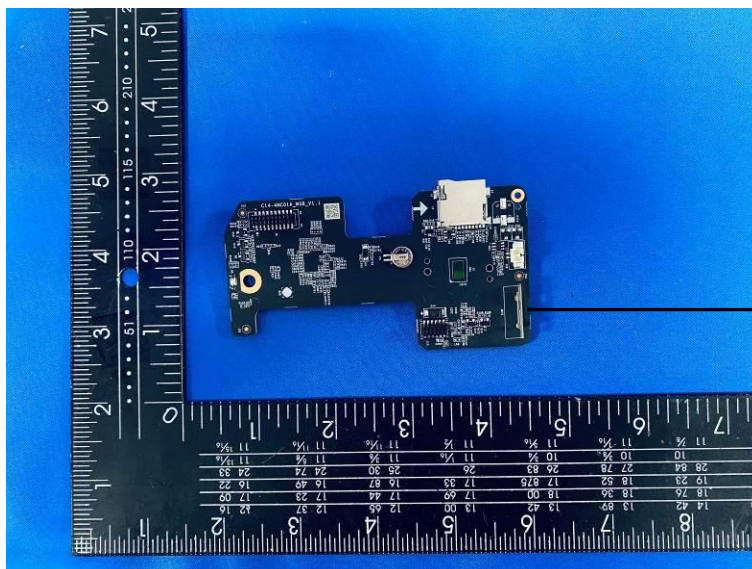

Internal Photos of the EUT

Photo 1

Photo 2

Photo 3

Photo 4

Photo 5

2.4G WIFI
Internal Antenna

Photo 6