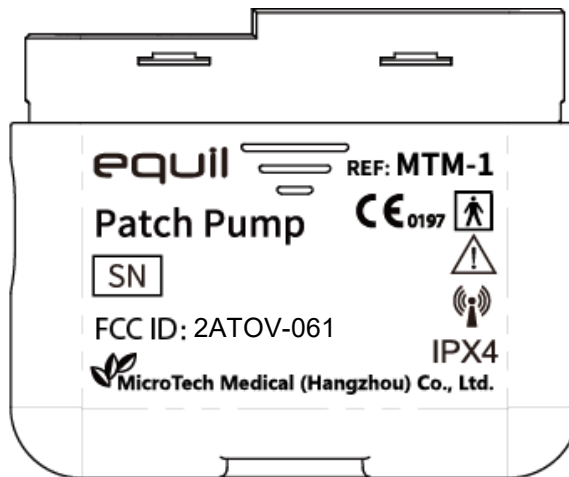

3. Label location and label size:

SIZE: 19*30mm

Label: silk-screen