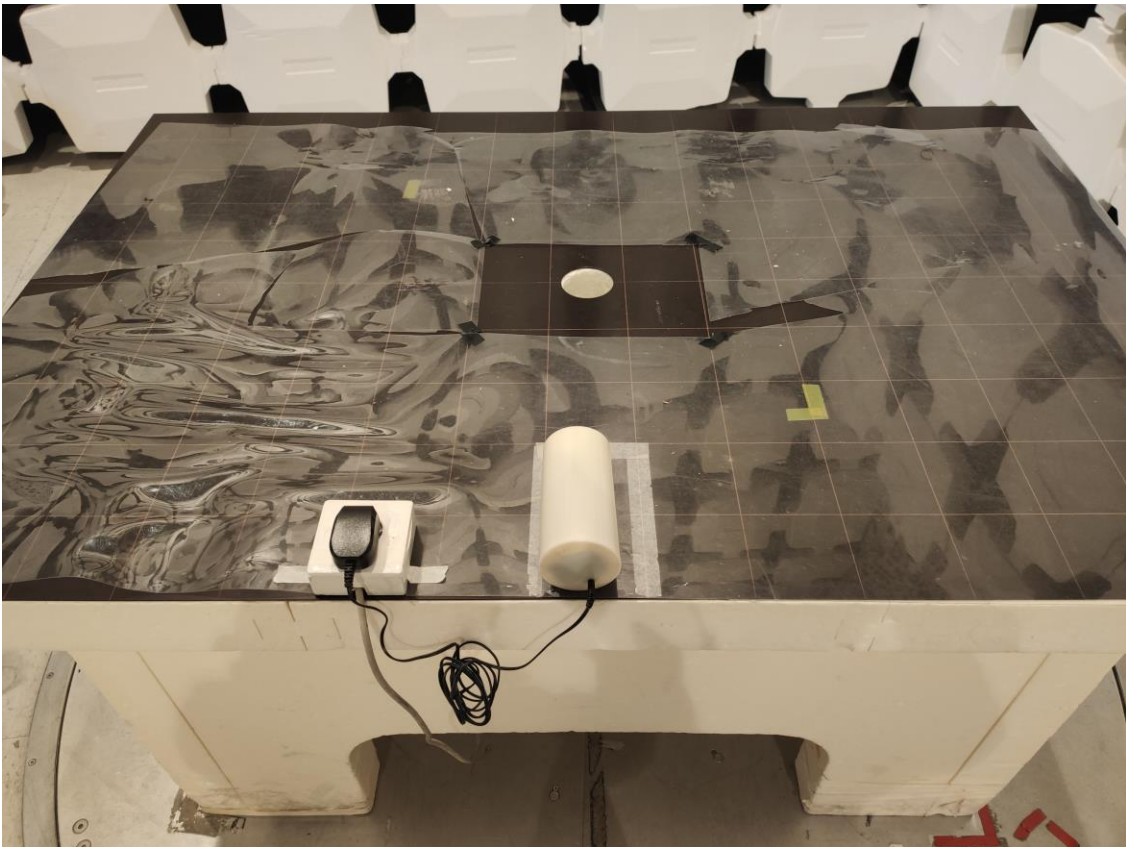

Configuration Photographs

Worst-Case Radiated Emissions

(Front View)

INTERTEK TESTING SERVICE

Report No:19020488HKG-002

Configuration Photographs Worst-Case Radiated Emissions

(Back View)

FCC ID: