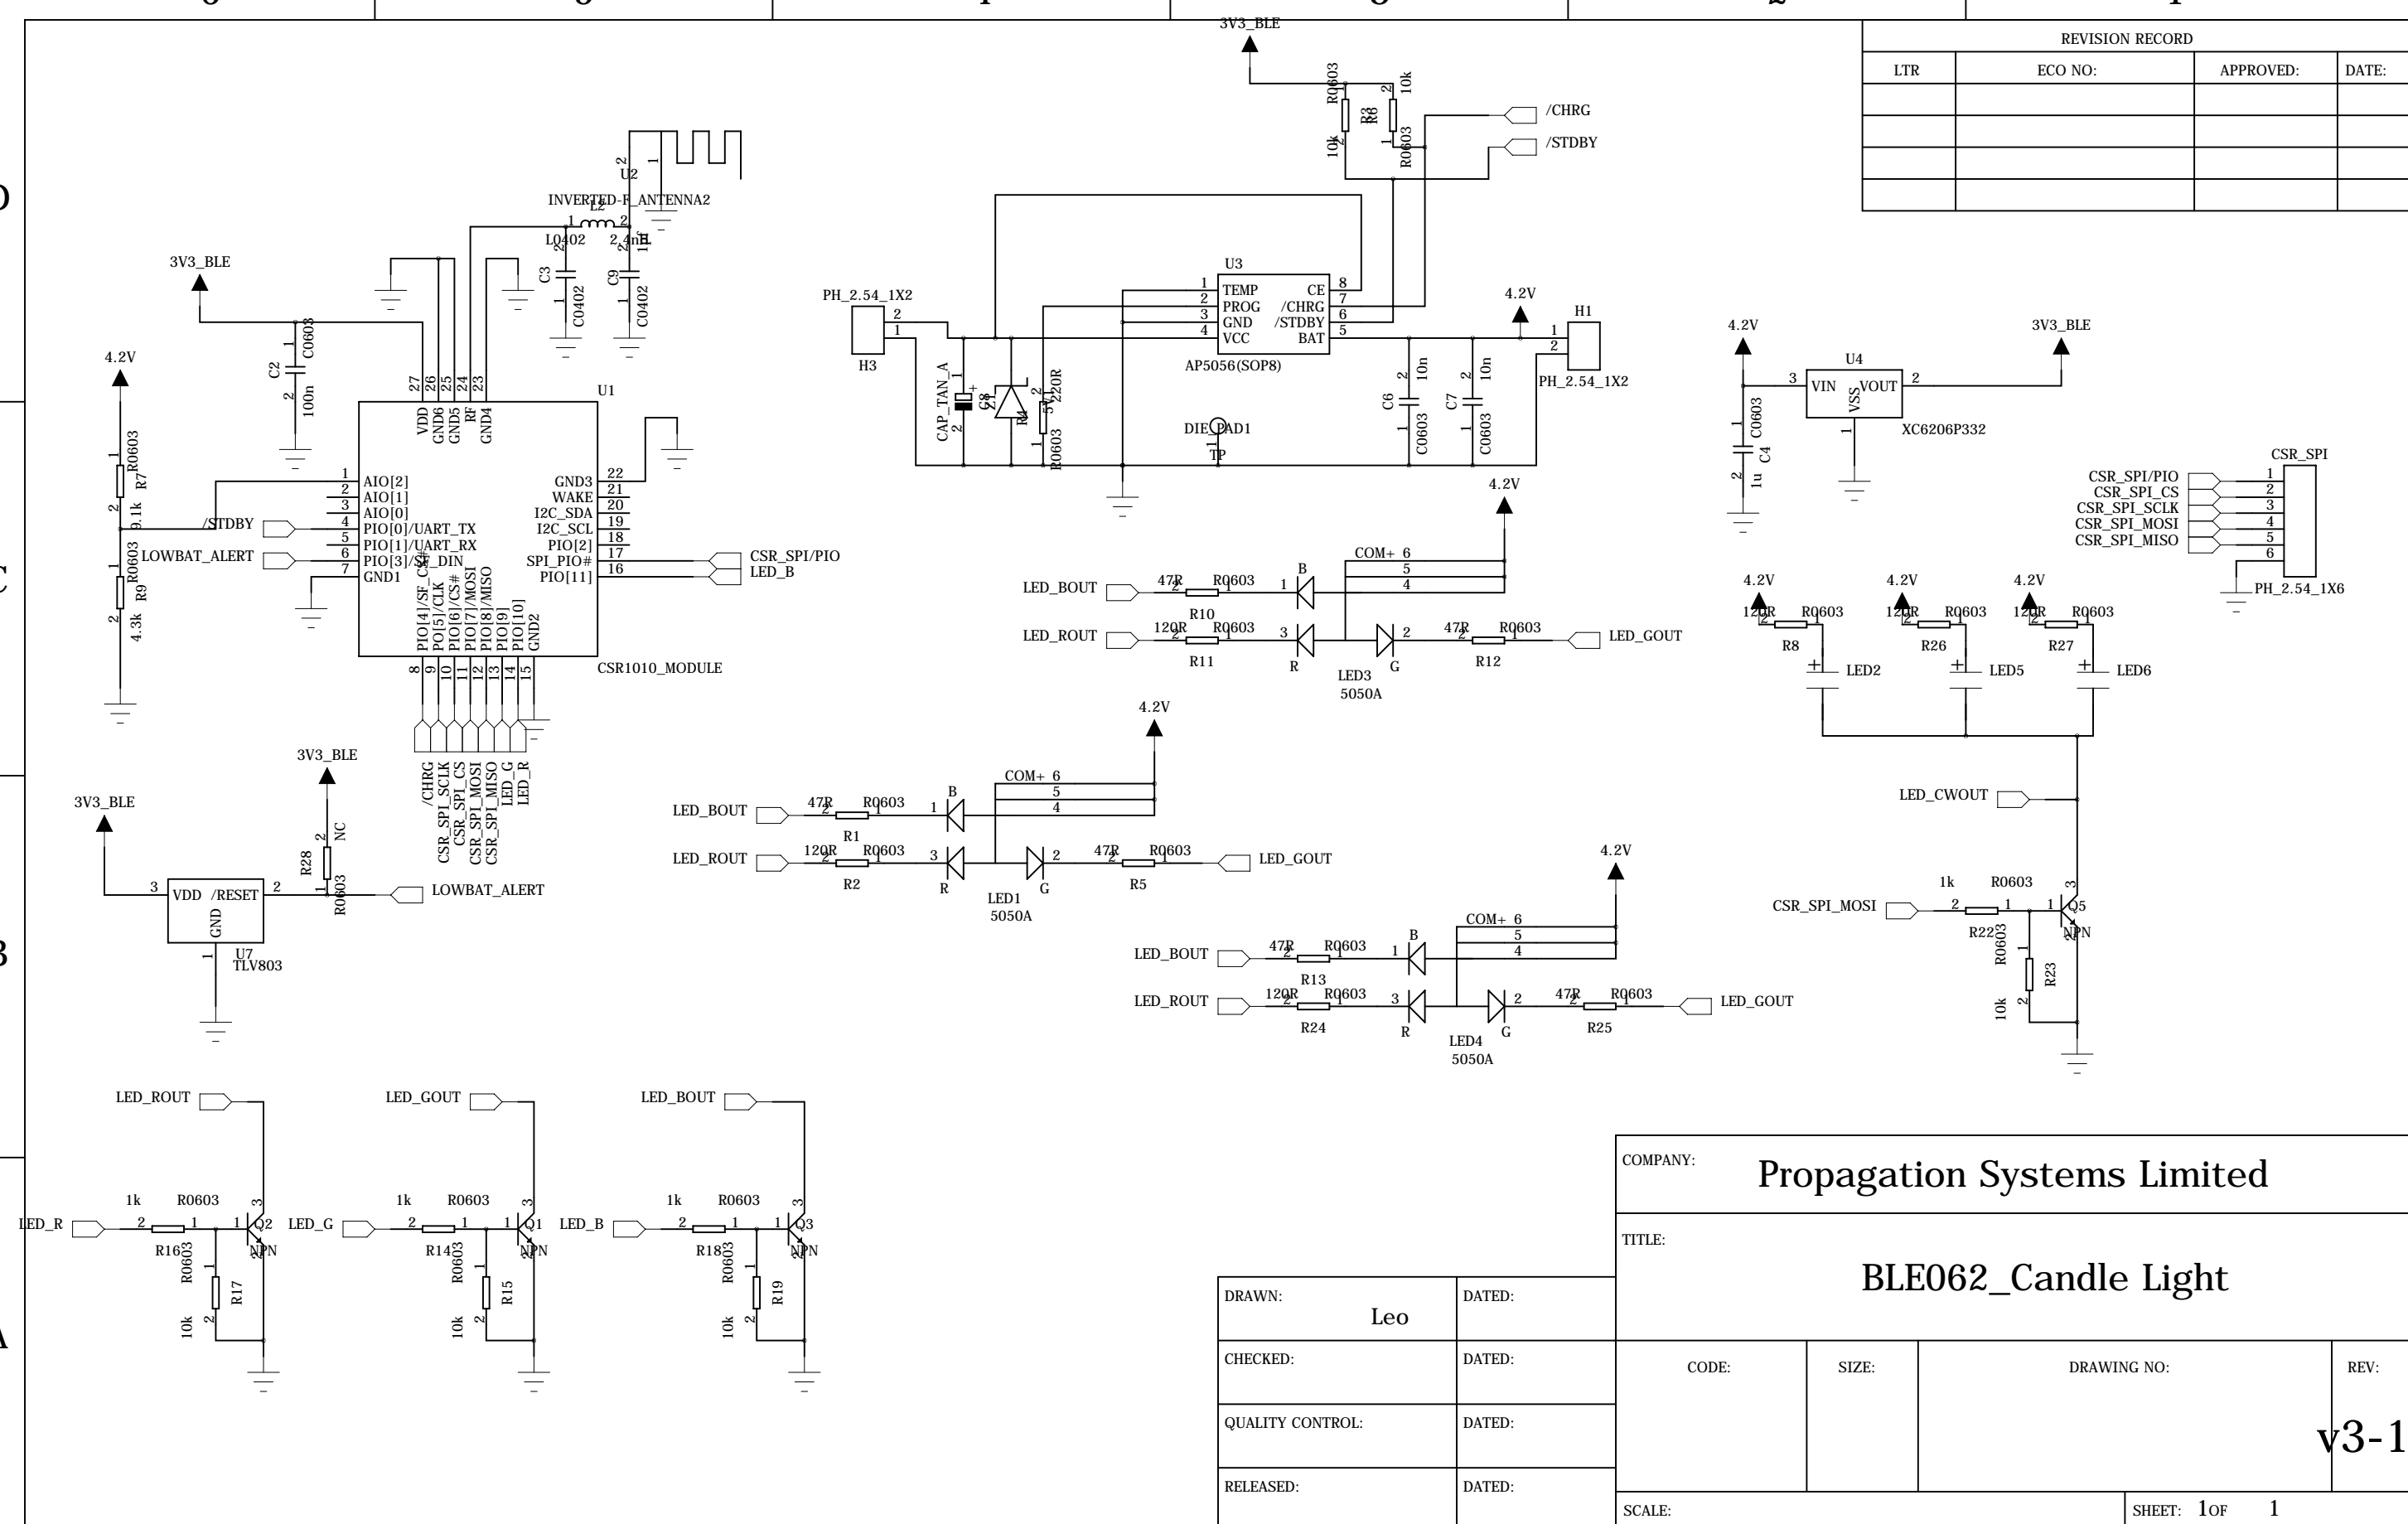

6 5 4 3 2 1

REVISION RECORD			
LTR	ECO NO:	APPROVED:	DATE:

D

D

C

C

B

B

A

A

COMPANY: Propagation Systems Limited			
TITLE: BLE062_Candle Light			
CODE:	SIZE:	DRAWING NO:	REV:
			v3-1
SCALE:			SHEET: 1 of 1

DRAWN: Leo	DATED:
CHECKED:	DATED:
QUALITY CONTROL:	DATED:
RELEASED:	DATED: