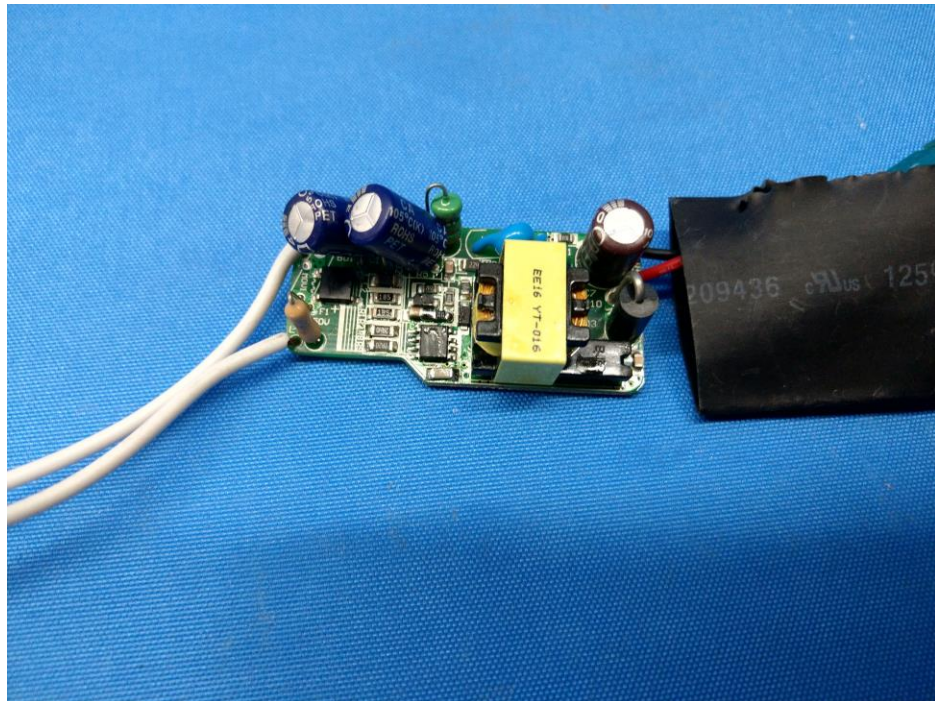

INTERTEK TESTING SERVICE

Report No.: HK19020492-001

Equipment Photographs

(Internal)

INTERTEK TESTING SERVICE

Report No.: HK19020492-001

Equipment Photographs

(Internal)