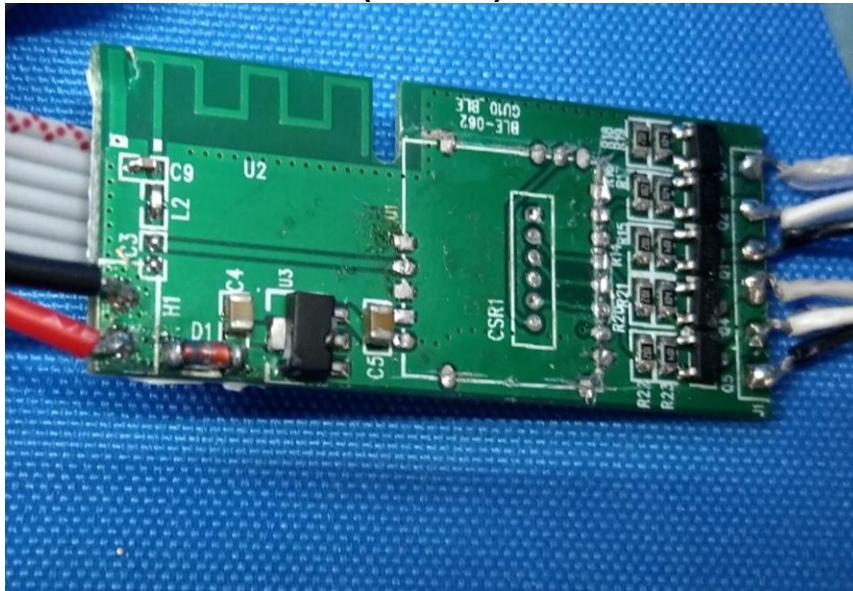

Equipment Photographs

(Internal)