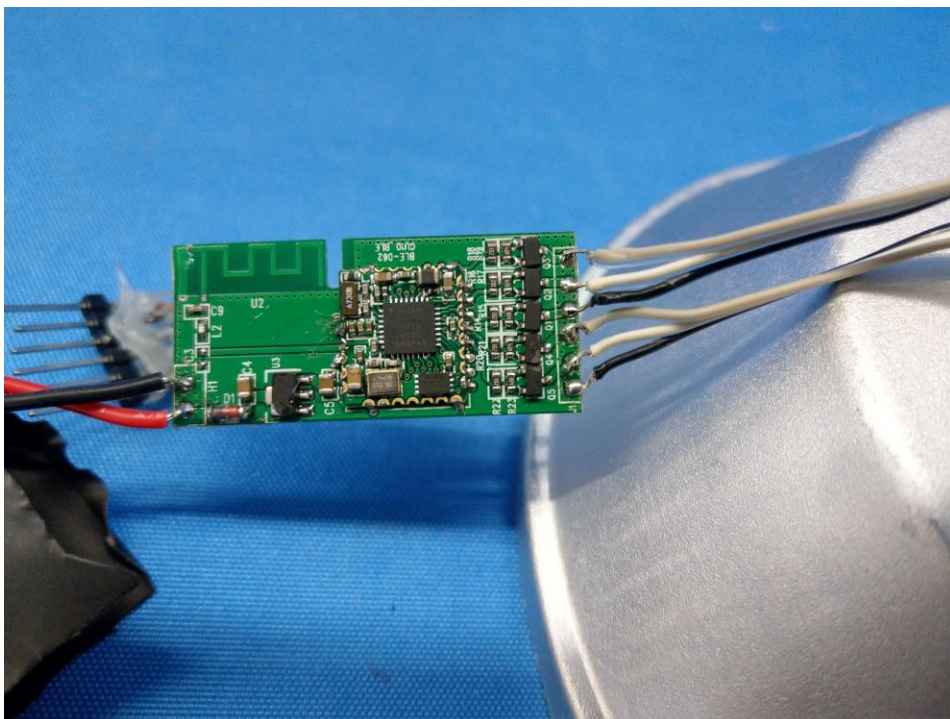

INTERTEK TESTING SERVICE

Report No.: HK19020492-001

Equipment Photographs

(Internal)

INTERTEK TESTING SERVICE

Report No.: HK19020492-001

Equipment Photographs

(Internal)