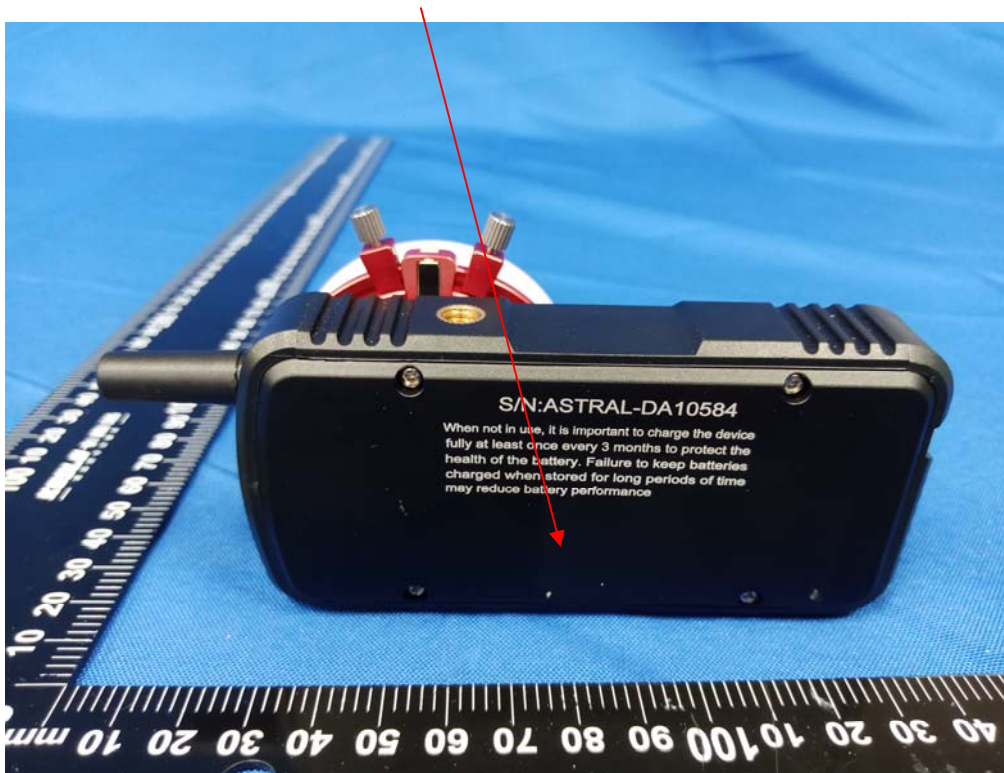

EXHIBIT A-FCC ID LABEL AND LOCATION

FCC ID Label

Name: CAME-TV Wireless Follow Focus
Model: CAME-Astral
FCC ID: 2ATOR-ASTRAL

FCC ID Label Location Information

The label shown shall be permanently affixed at a conspicuous location on the device and be readily visible to the time purchase (Labeling requirements per 2.295)