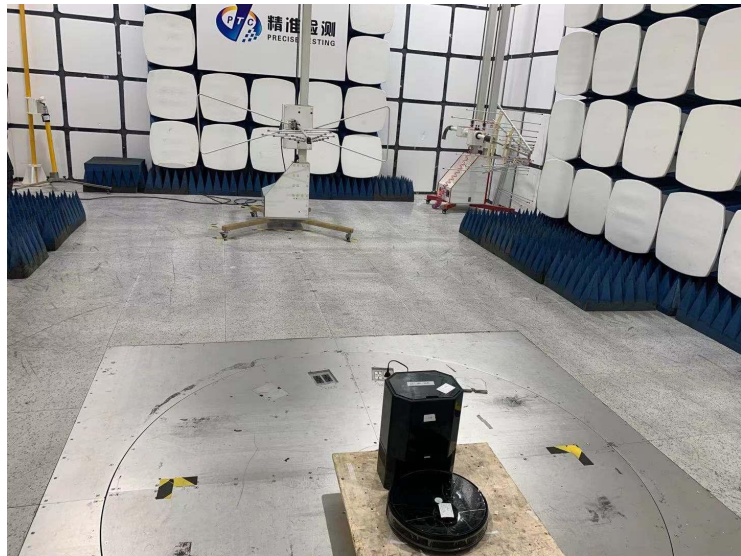

Conducted Emissions

Radiated Spurious Emissions  
Test Frequency From 30MHz-1000MHz