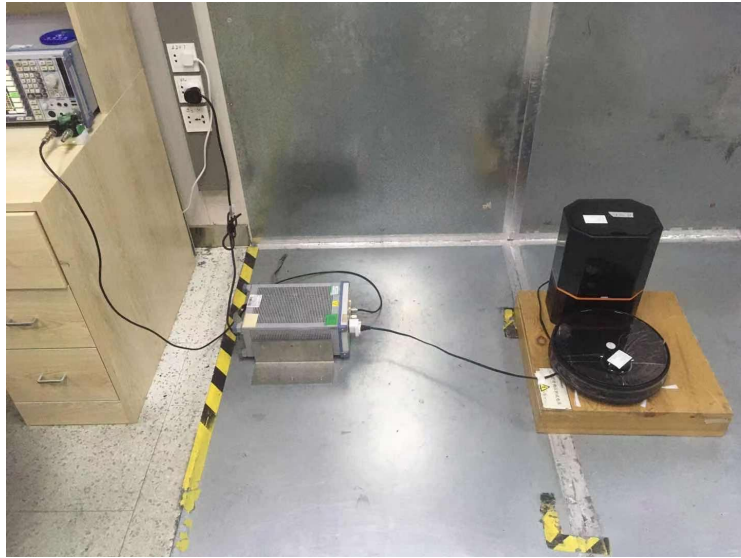

Conducted Emissions

Radiated Spurious Emissions  
Test Frequency From 30MHz-1000MHz