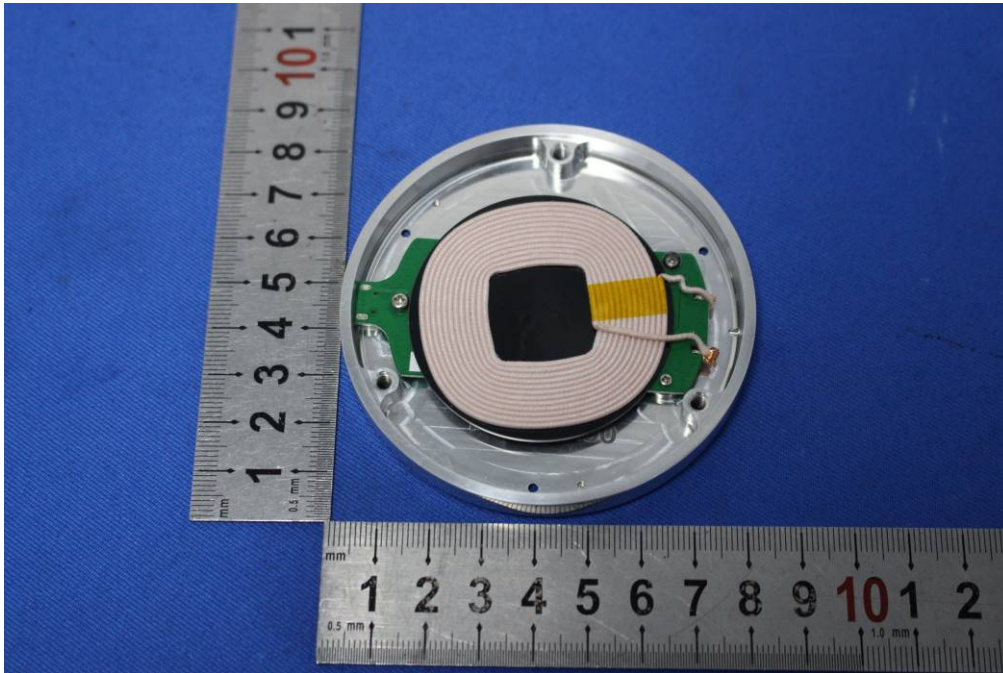

# Internal Photos for SZEM1906014842CR

FCC ID: 2ATO9-19000

# 1 EUT Constructional Details

Antenna