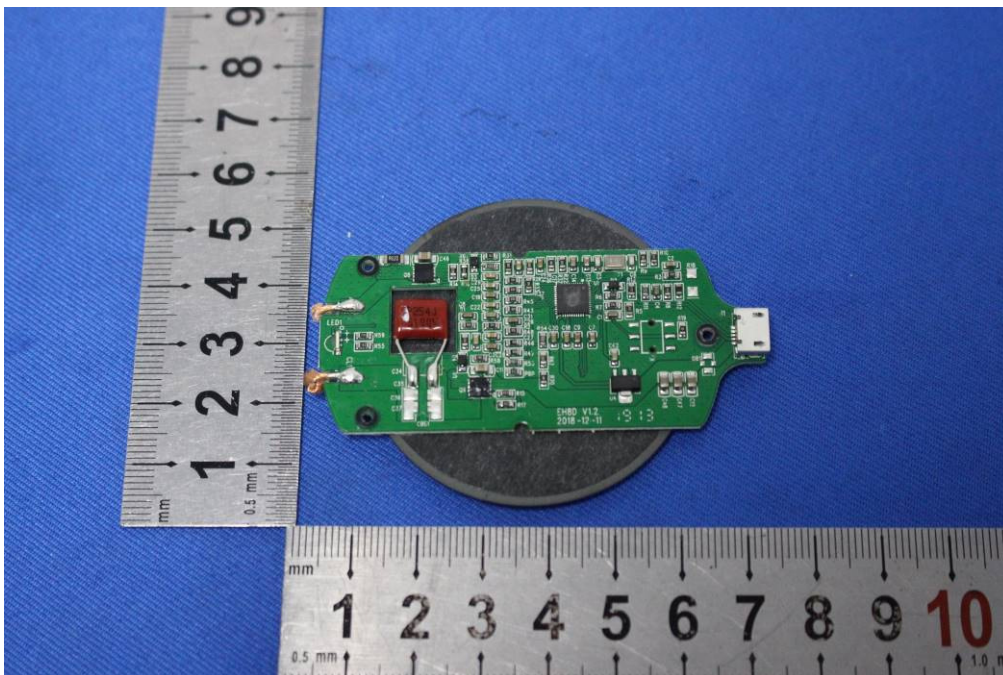

# Internal Photos for SZEM1906014842CR

FCC ID: 2ATO9-19000

# 1 EUT Constructional Details

Antenna