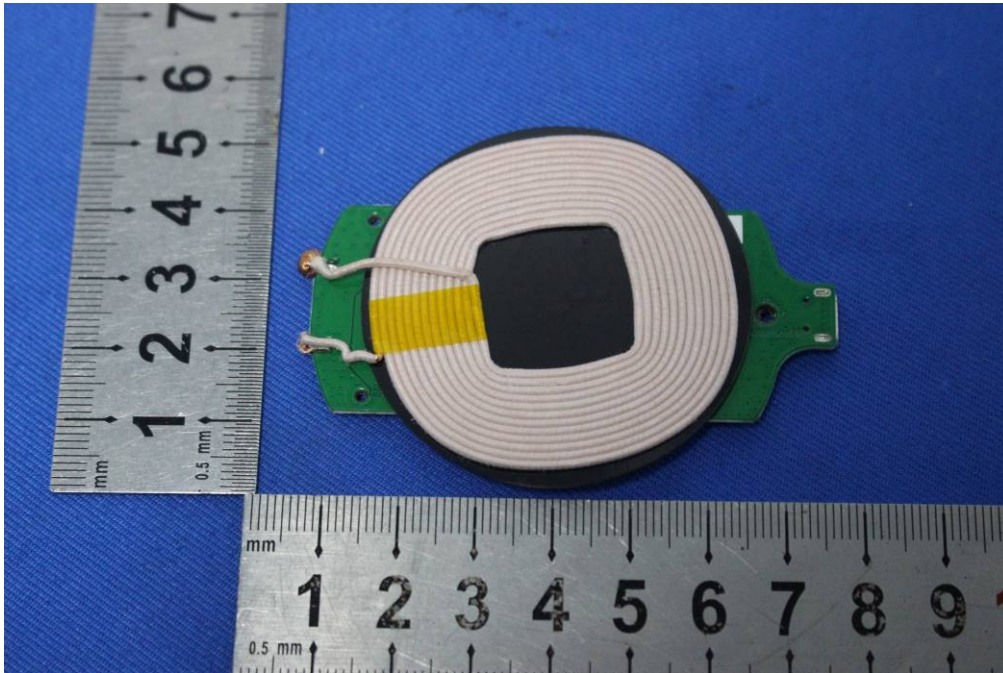

# Internal Photos for SZEM1906014842CR

FCC ID: 2ATO9-19000

# 1 EUT Constructional Details

Antenna