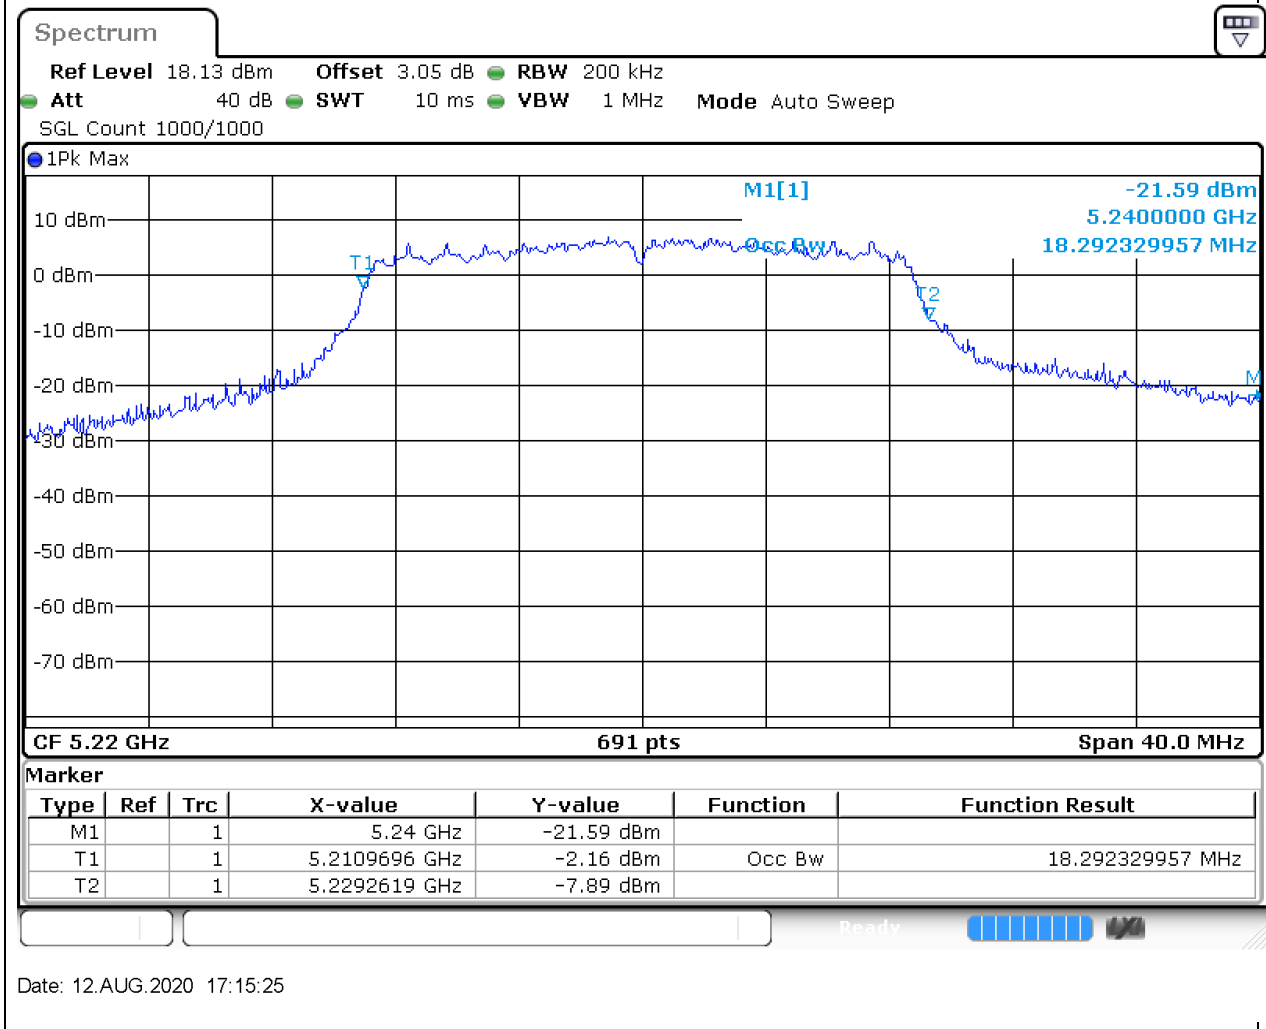

10. 802.11ac_20M_Band1_M

10.1. A.2.2-99% Bandwidth(NTNV)

Center Frequency (MHz)	OBW Power (%)	RBW (MHz)	Detector	Limit (MHz)	OBW (MHz)	Verdict
5220	99	0.2	Peak	0	18.29233	Unknow