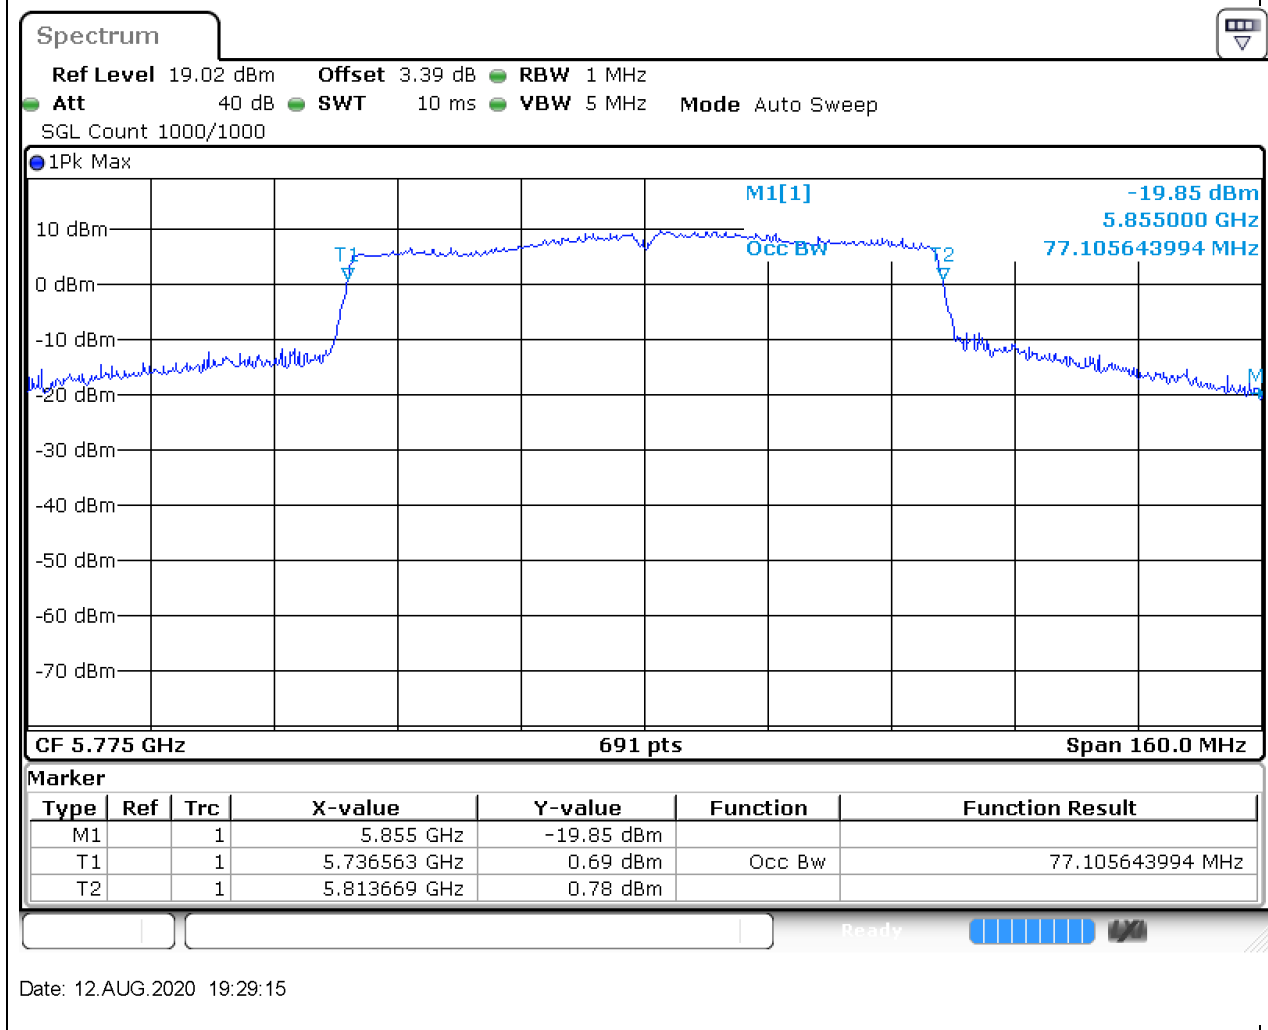

28. 802.11ac_80M_Band4_M

28.1. A.2.2-99% Bandwidth(NTNV)

Center Frequency (MHz)	OBW Power (%)	RBW (MHz)	Detector	Limit (MHz)	OBW (MHz)	Verdict
5775	99	1	Peak	0	77.105644	Unknown