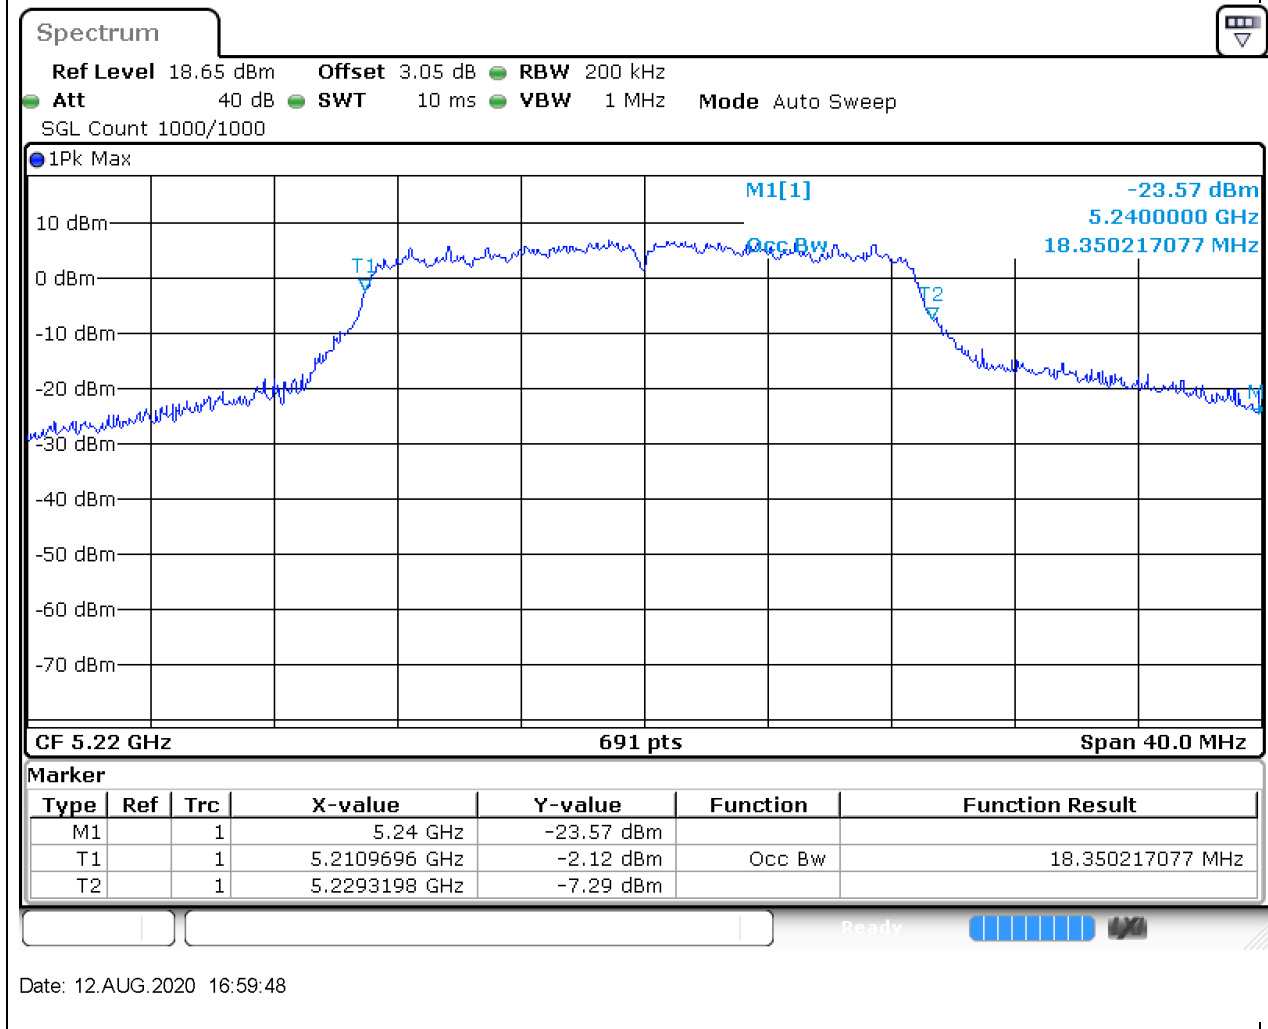

5. 802.11n_20M_Band1_M

5.1. A.2.2-99% Bandwidth(NTNV)

Center Frequency (MHz)	OBW Power (%)	RBW (MHz)	Detector	Limit (MHz)	OBW (MHz)	Verdict
5220	99	0.2	Peak	0	18.350217	Unknown