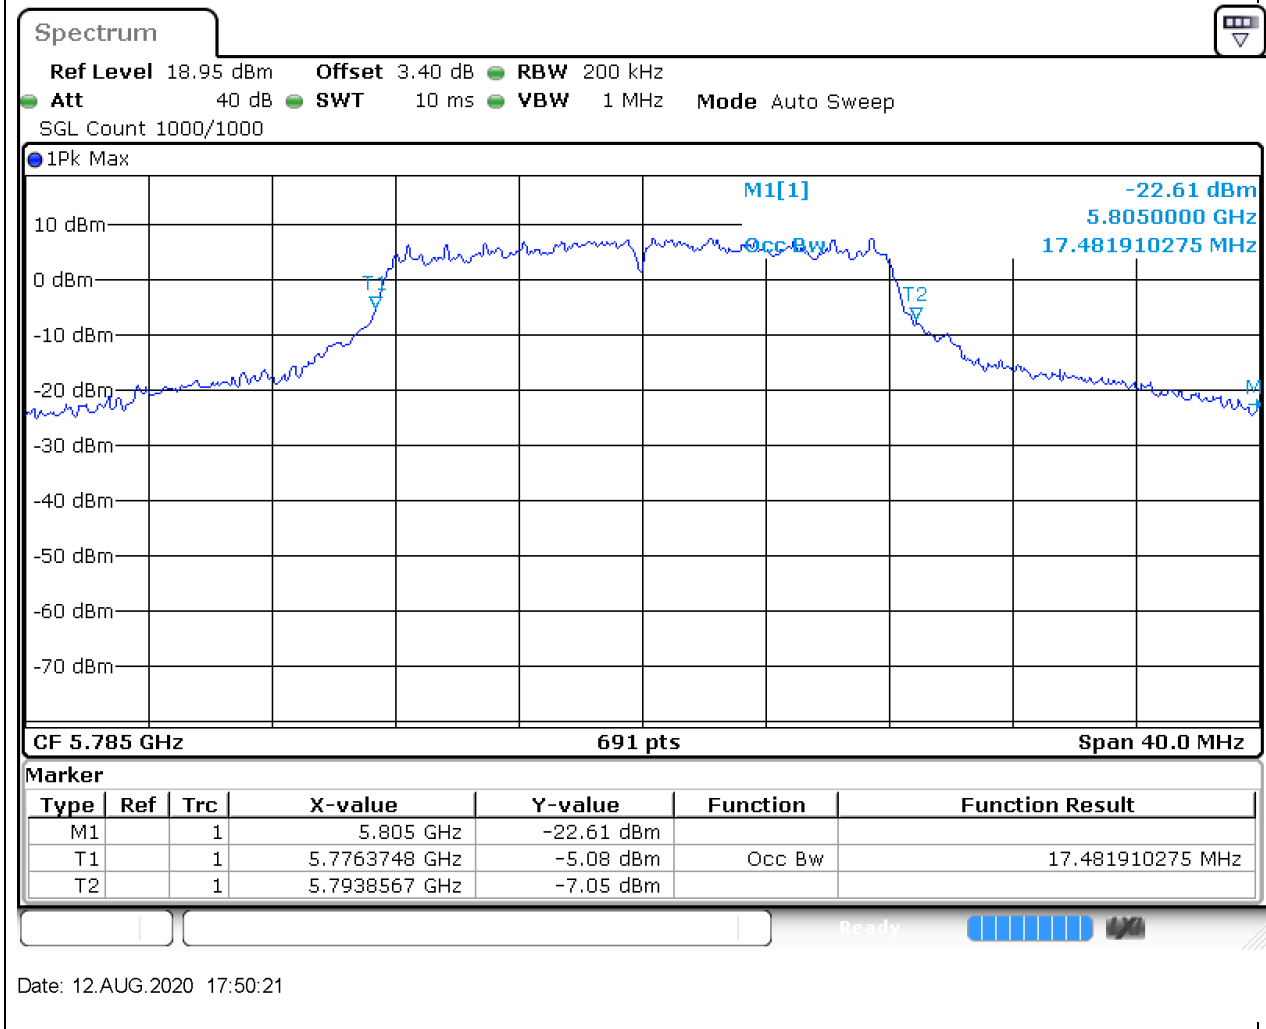

16. 802.11a_20M_Band4_M

16.1. A.2.2-99% Bandwidth(NTNV)

Center Frequency (MHz)	OBW Power (%)	RBW (MHz)	Detector	Limit (MHz)	OBW (MHz)	Verdict
5785	99	0.2	Peak	0	17.48191	Unknown