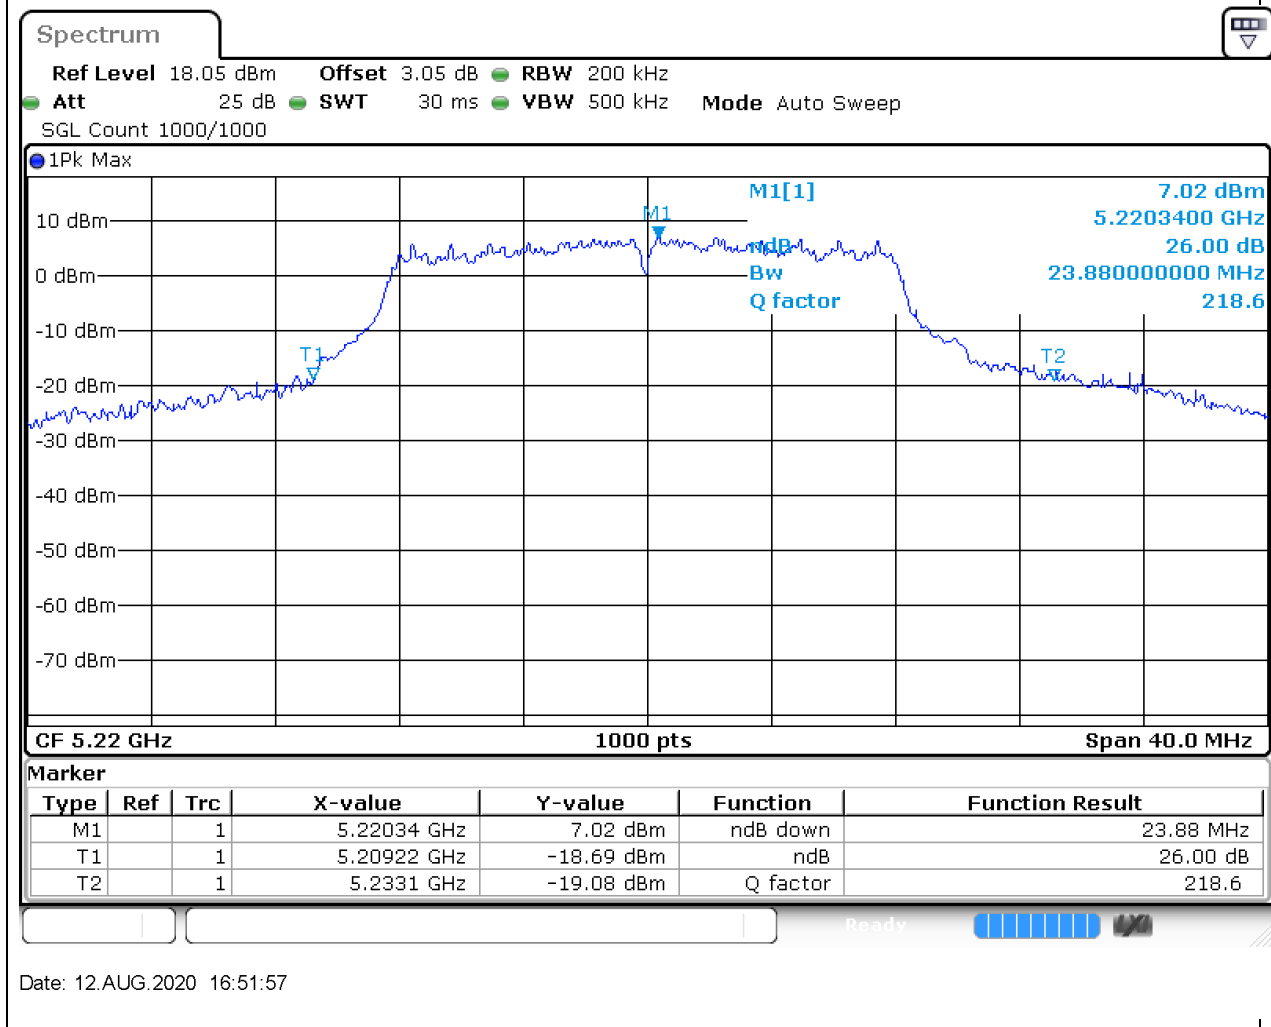

2. 802.11a_20M_Band1_M

2.1. A.2-26dB Bandwidth(NTNV)

Center Frequency (MHz)	XdB Down	RBW (MHz)	Detector	Limit (MHz)	XdB BandWidth (MHz)	Verdict
5220	26	0.2	Peak	0	23.88	Unknown