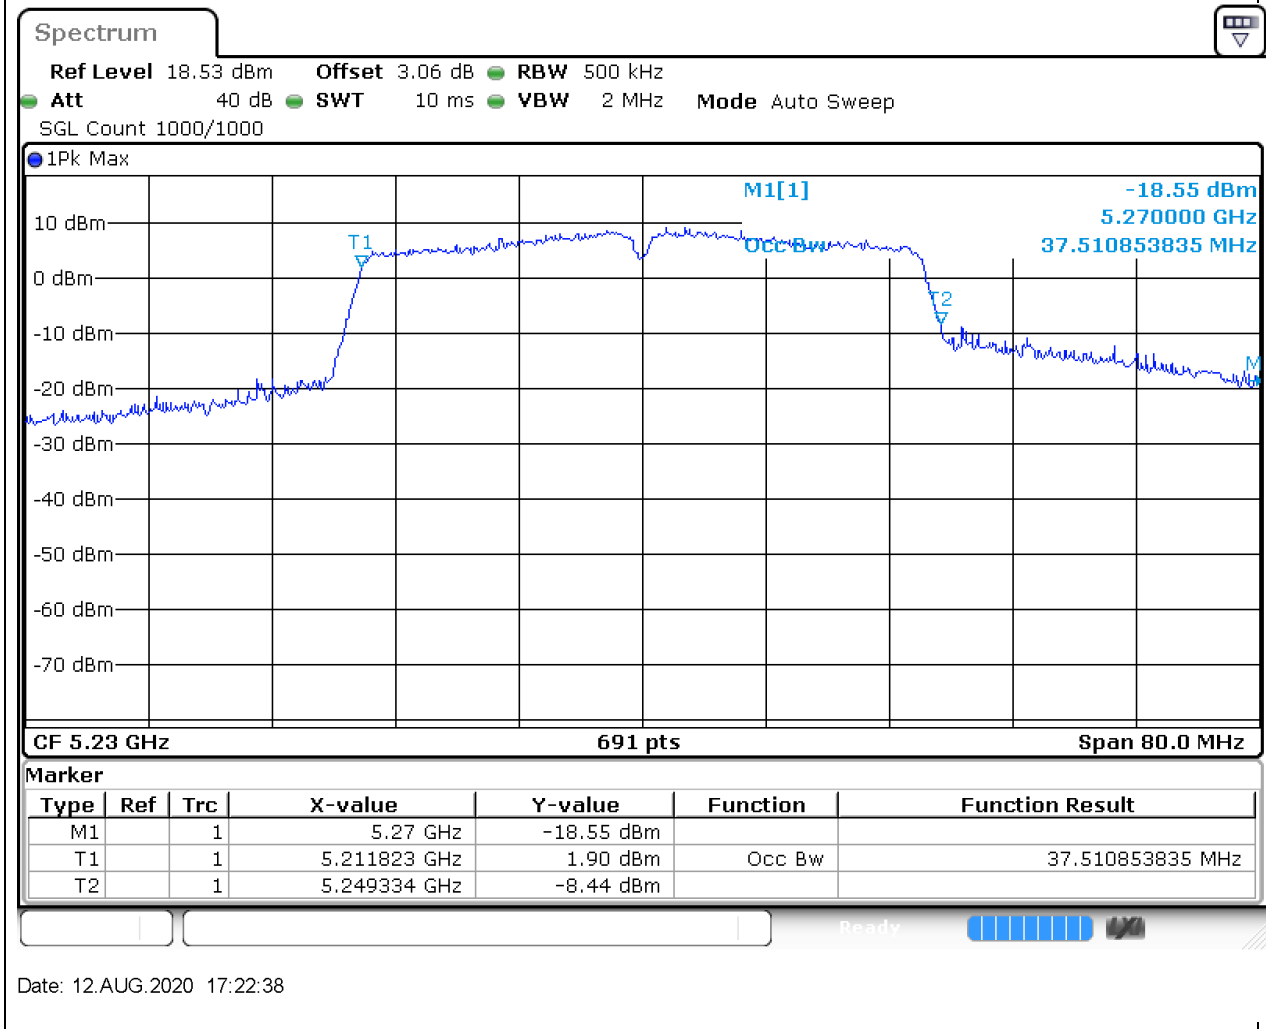

13. 802.11ac_40M_Band1_H

13.1. A.2.2-99% Bandwidth(NTNV)

Center Frequency (MHz)	OBW Power (%)	RBW (MHz)	Detector	Limit (MHz)	OBW (MHz)	Verdict
5230	99	0.5	Peak	0	37.510854	Unknow