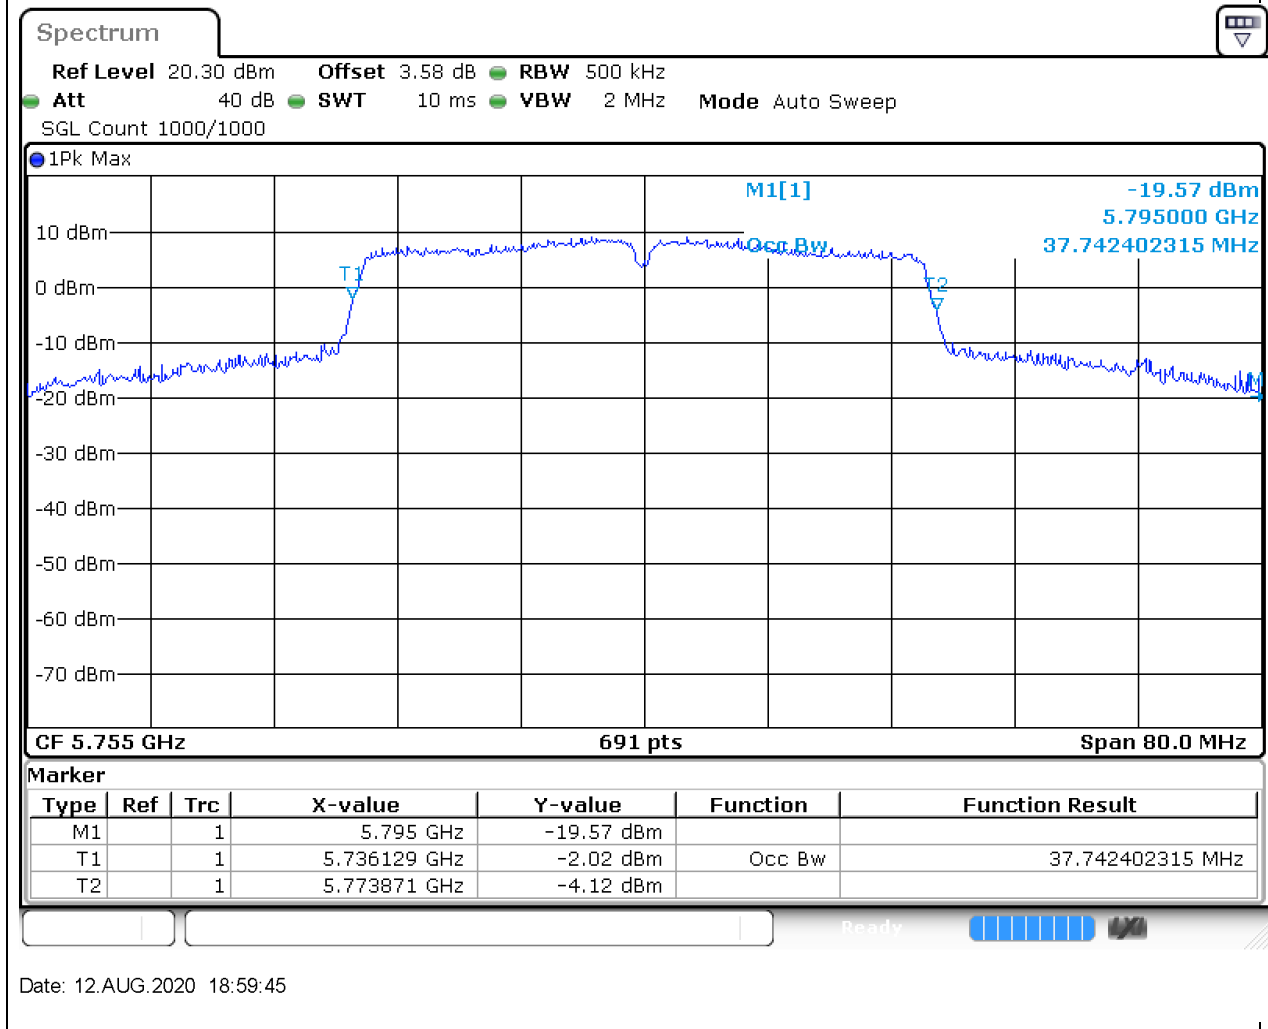

26. 802.11ac_40M_Band4_L

26.1. A.2.2-99% Bandwidth(NTNV)

Center Frequency (MHz)	OBW Power (%)	RBW (MHz)	Detector	Limit (MHz)	OBW (MHz)	Verdict
5755	99	0.5	Peak	0	37.742402	Unknow