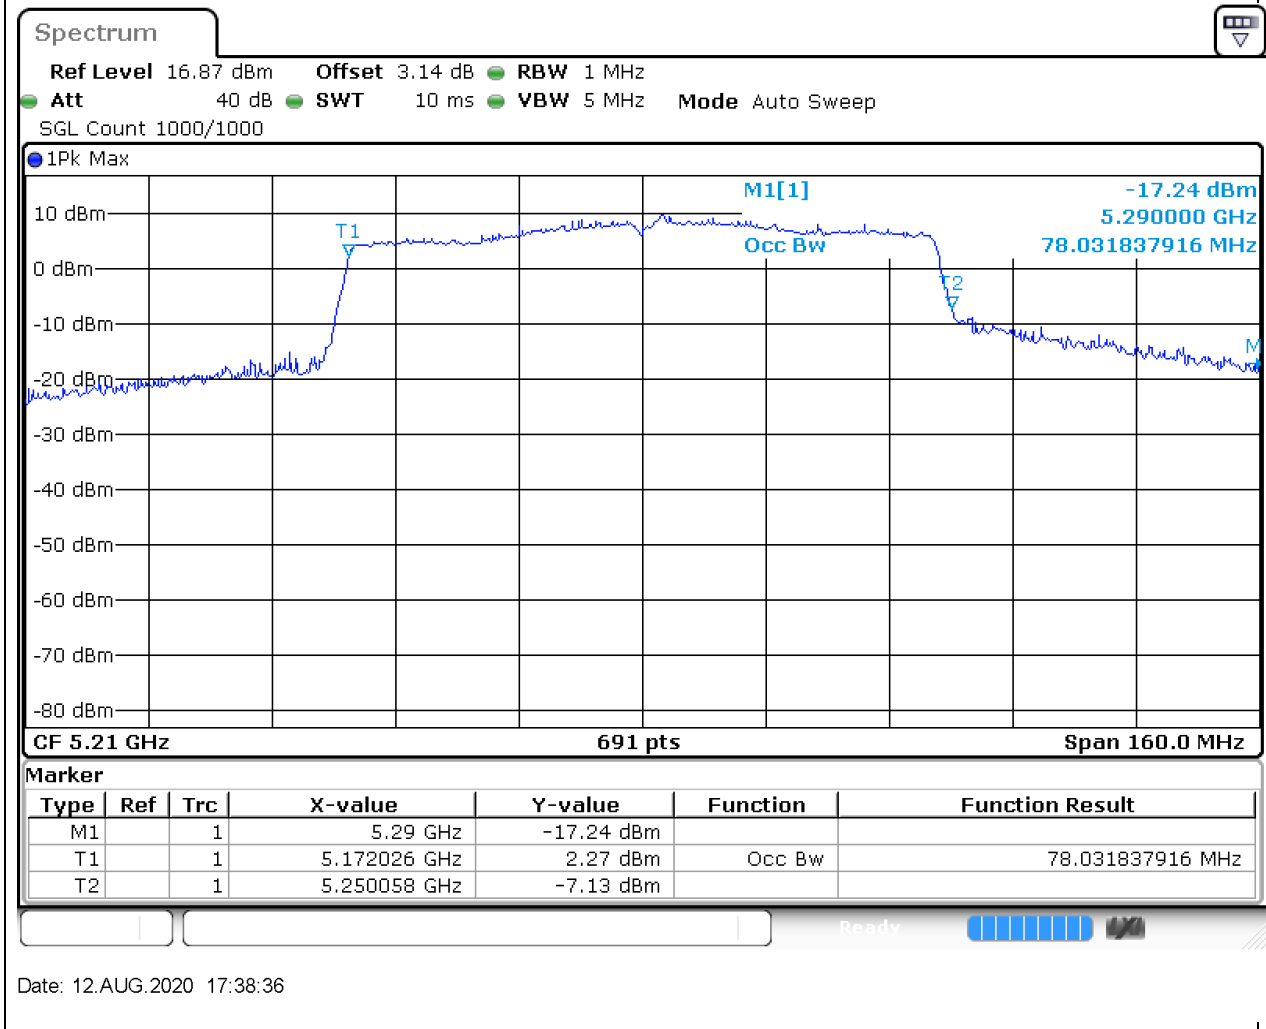

14. 802.11ac_80M_Band1_M

14.1. A.2.2-99% Bandwidth(NTNV)

Center Frequency (MHz)	OBW Power (%)	RBW (MHz)	Detector	Limit (MHz)	OBW (MHz)	Verdict
5210	99	1	Peak	0	78.031838	Unknow