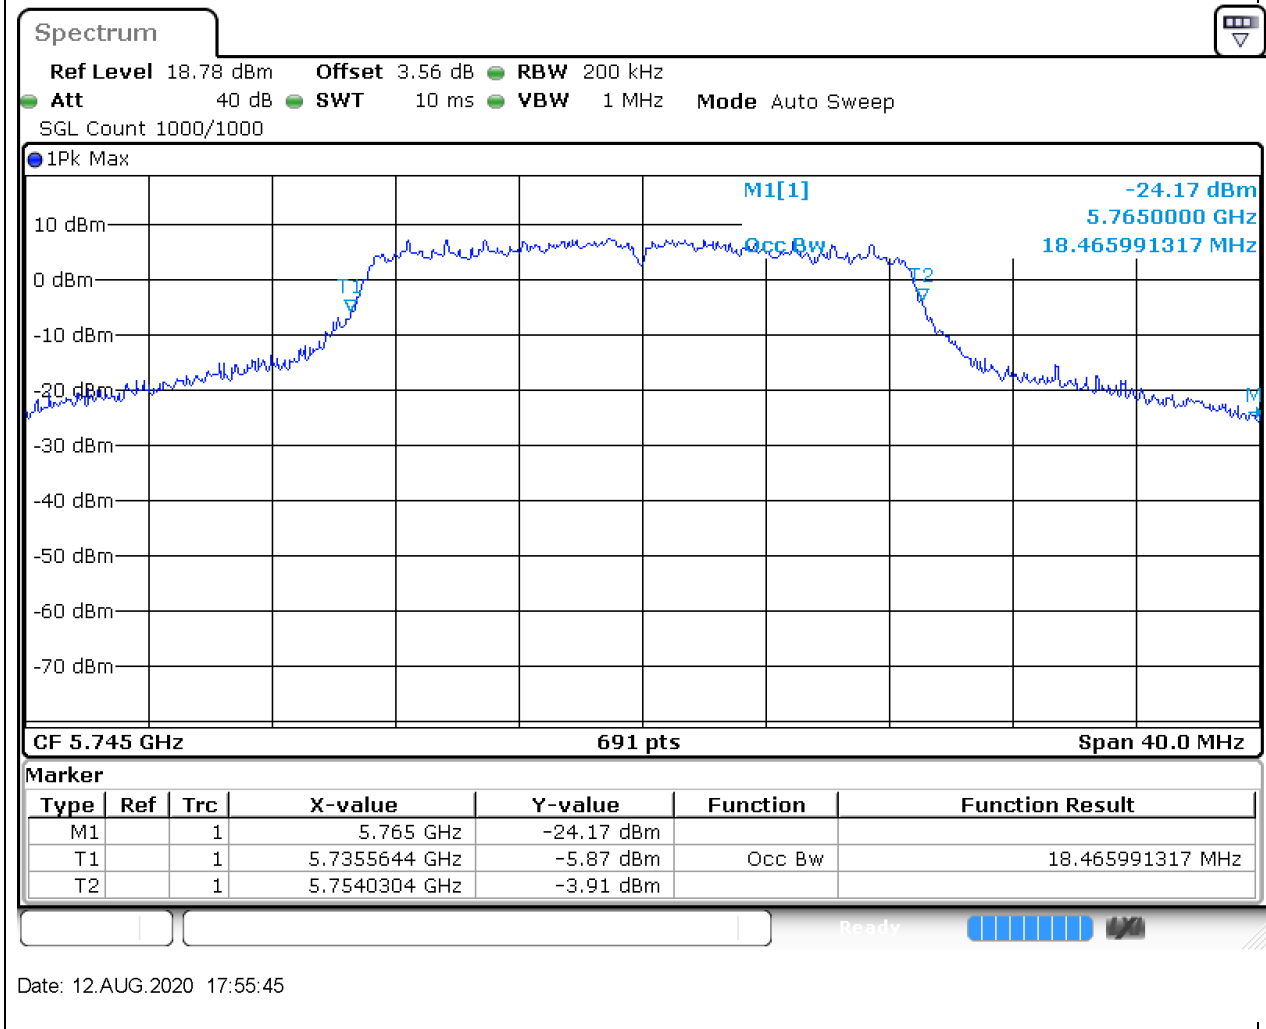

18. 802.11n_20M_Band4_L

18.1. A.2.2-99% Bandwidth(NTNV)

Center Frequency (MHz)	OBW Power (%)	RBW (MHz)	Detector	Limit (MHz)	OBW (MHz)	Verdict
5745	99	0.2	Peak	0	18.465991	Unknown