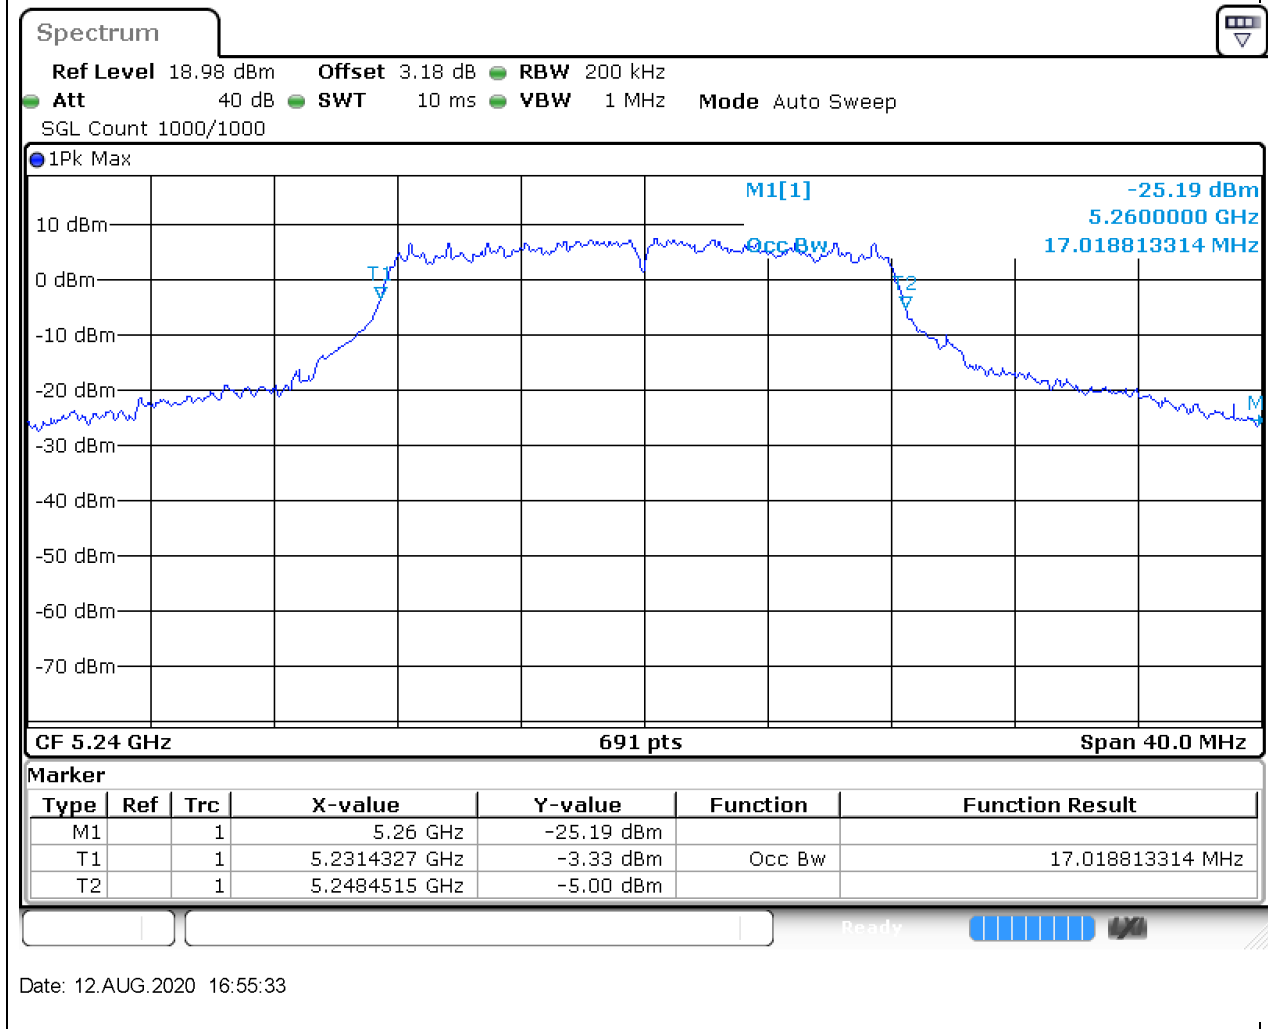

3. 802.11a_20M_Band1_H

3.1. A.2.2-99% Bandwidth(NTNV)

Center Frequency (MHz)	OBW Power (%)	RBW (MHz)	Detector	Limit (MHz)	OBW (MHz)	Verdict
5240	99	0.2	Peak	0	17.018813	Unknow