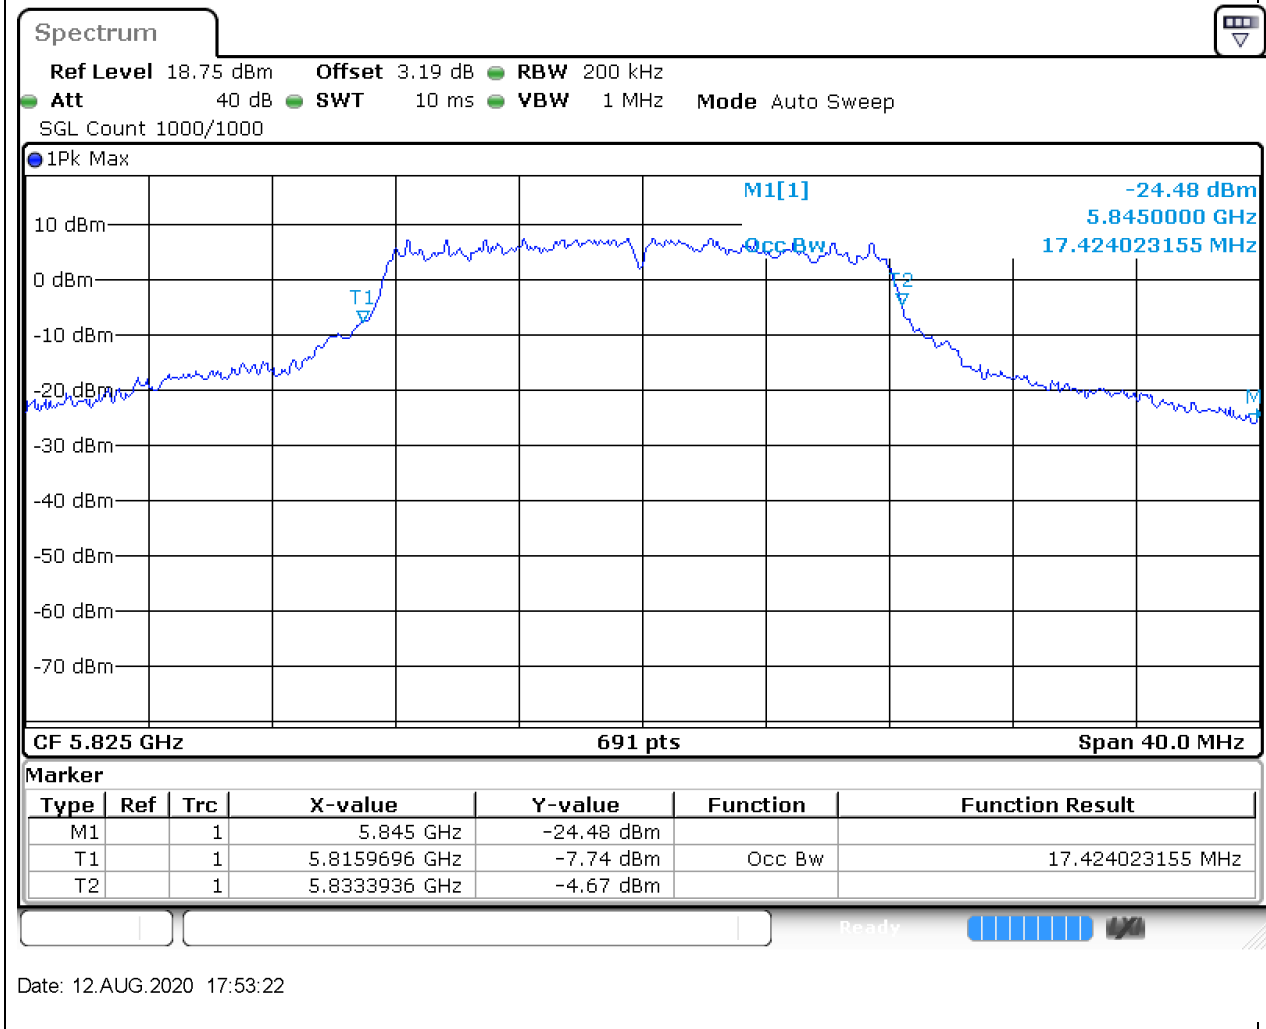

17. 802.11a_20M_Band4_H

17.1. A.2.2-99% Bandwidth(NTNV)

Center Frequency (MHz)	OBW Power (%)	RBW (MHz)	Detector	Limit (MHz)	OBW (MHz)	Verdict
5825	99	0.2	Peak	0	17.424023	Unknown