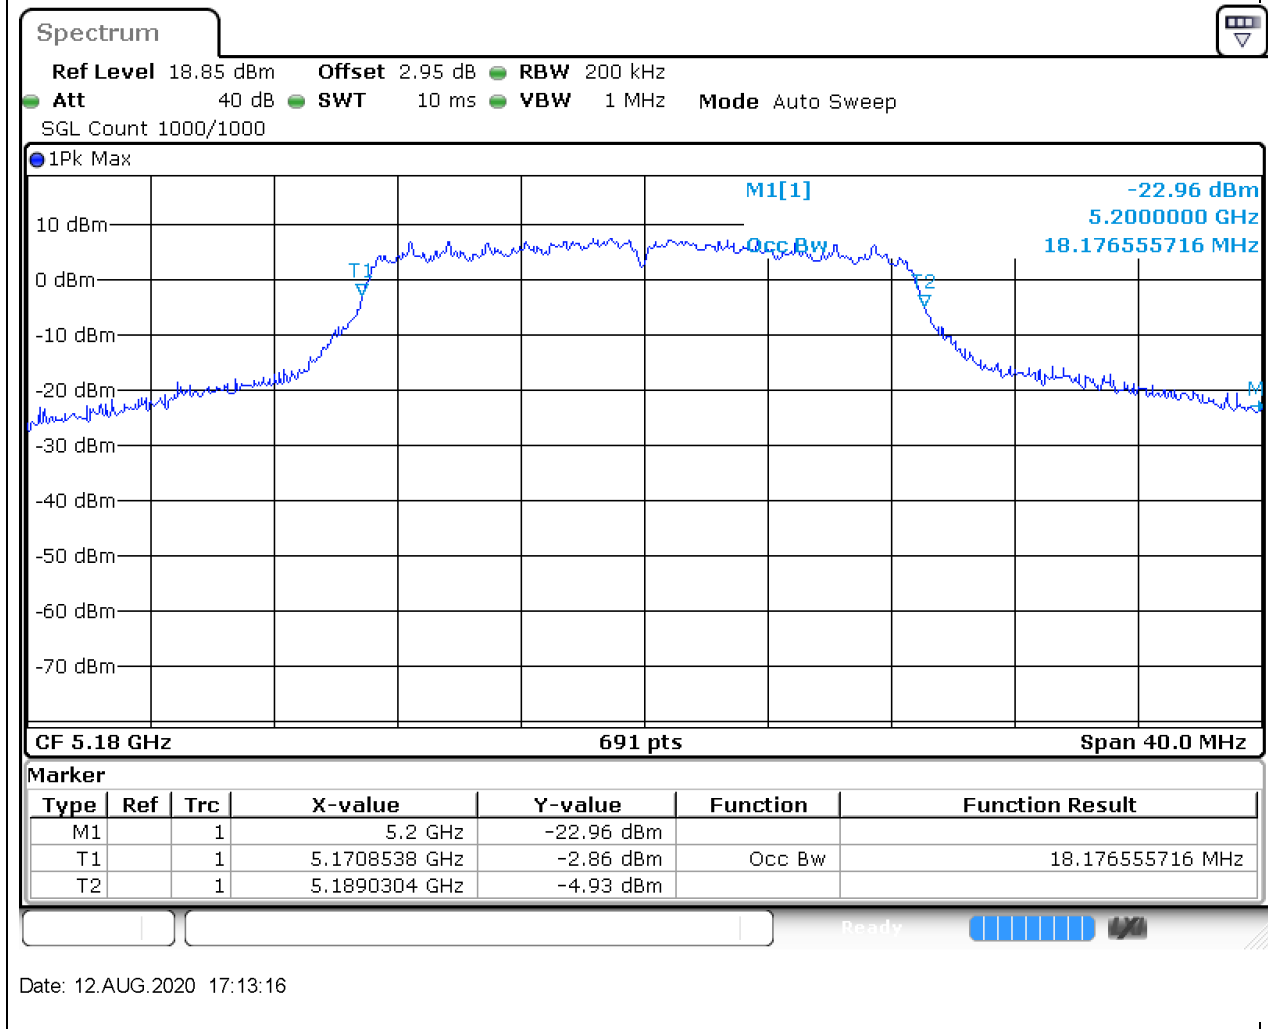

9. 802.11ac_20M_Band1_L

9.1. A.2.2-99% Bandwidth(NTNV)

Center Frequency (MHz)	OBW Power (%)	RBW (MHz)	Detector	Limit (MHz)	OBW (MHz)	Verdict
5180	99	0.2	Peak	0	18.176556	Unknow