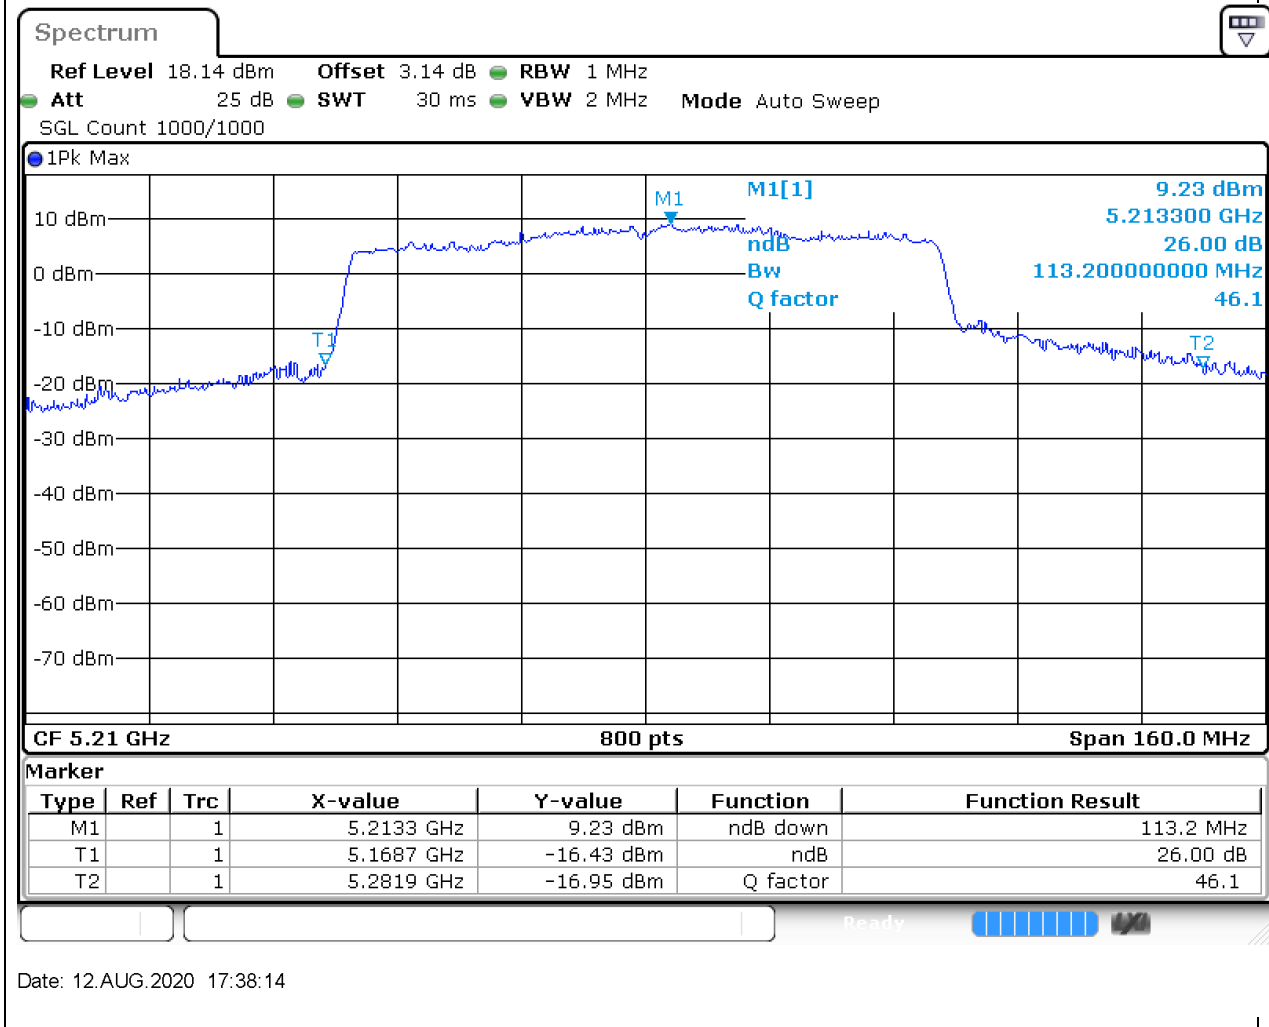

14. 802.11ac_80M_Band1_M

14.1. A.2-26dB Bandwidth(NTNV)

Center Frequency (MHz)	XdB Down	RBW (MHz)	Detector	Limit (MHz)	XdB BandWidth (MHz)	Verdict
5210	26	1	Peak	0	113.2	Unknown