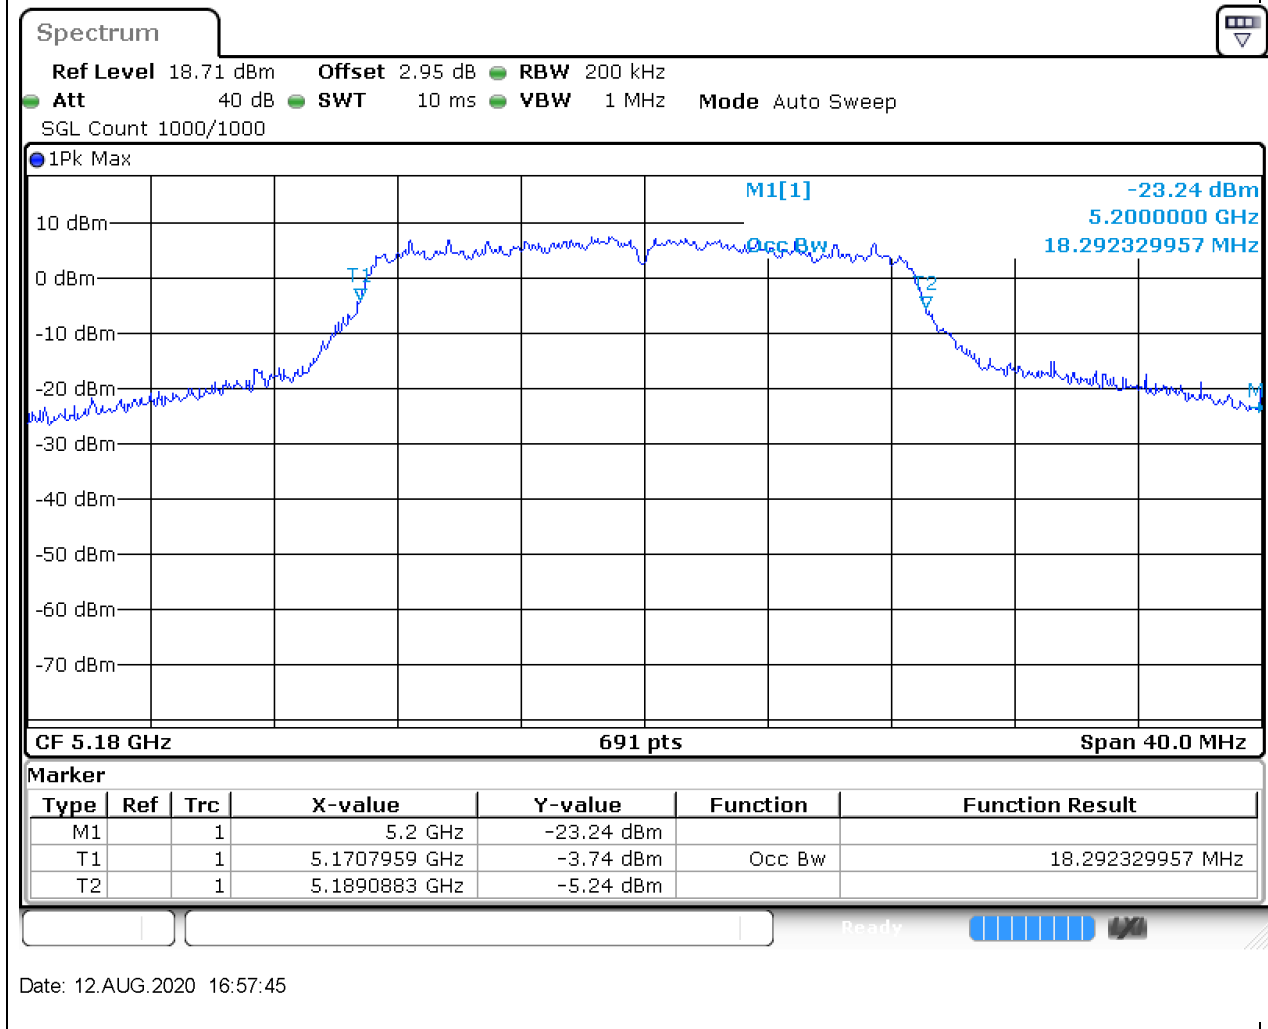

4. 802.11n_20M_Band1_L

4.1. A.2.2-99% Bandwidth(NTNV)

Center Frequency (MHz)	OBW Power (%)	RBW (MHz)	Detector	Limit (MHz)	OBW (MHz)	Verdict
5180	99	0.2	Peak	0	18.29233	Unknow