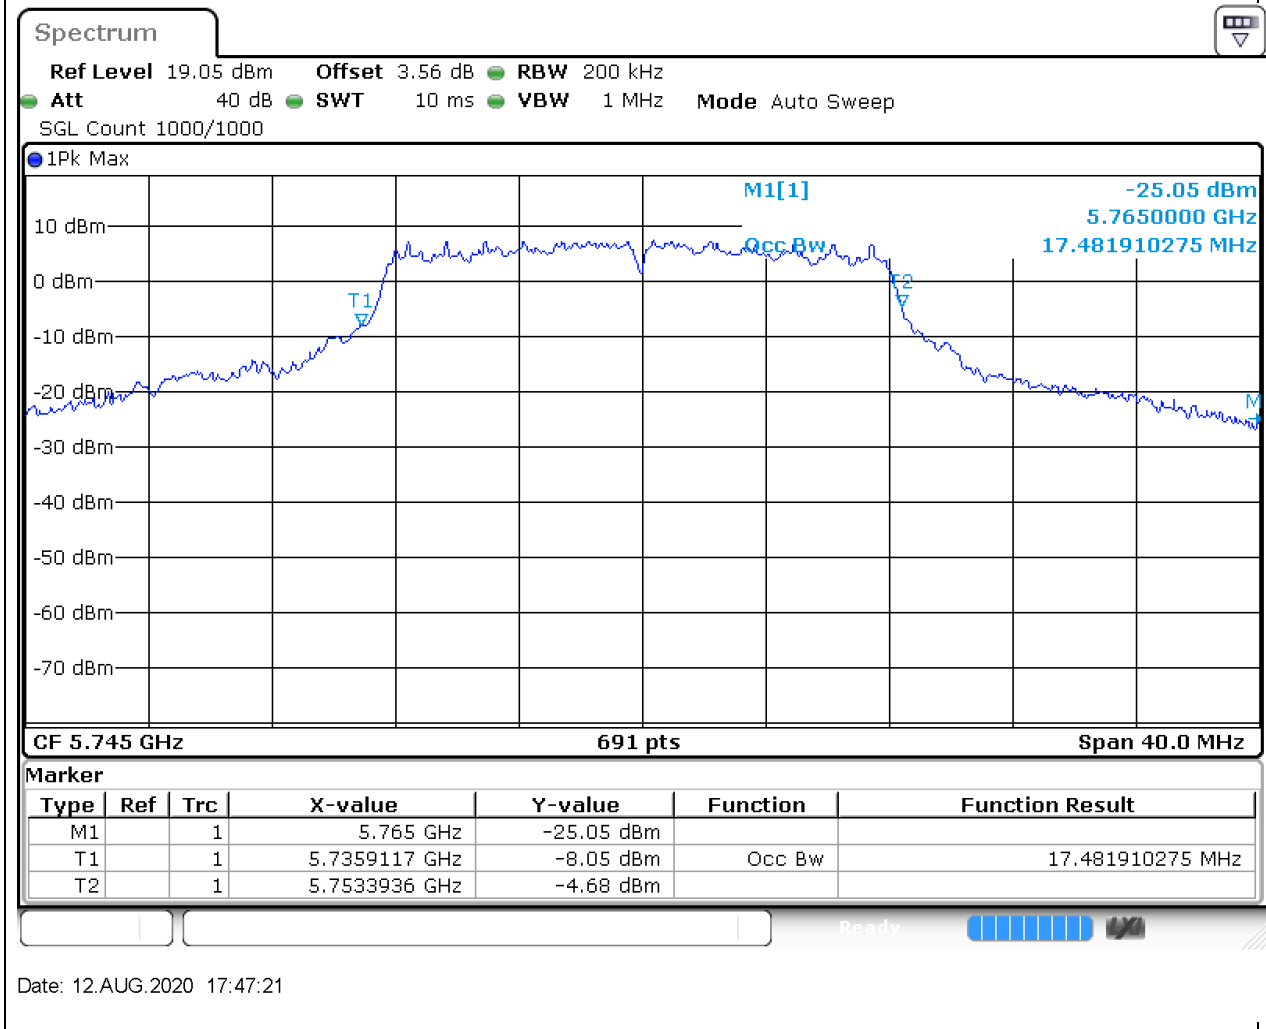

15. 802.11a_20M_Band4_L

15.1. A.2.2-99% Bandwidth(NTNV)

Center Frequency (MHz)	OBW Power (%)	RBW (MHz)	Detector	Limit (MHz)	OBW (MHz)	Verdict
5745	99	0.2	Peak	0	17.48191	Unknown