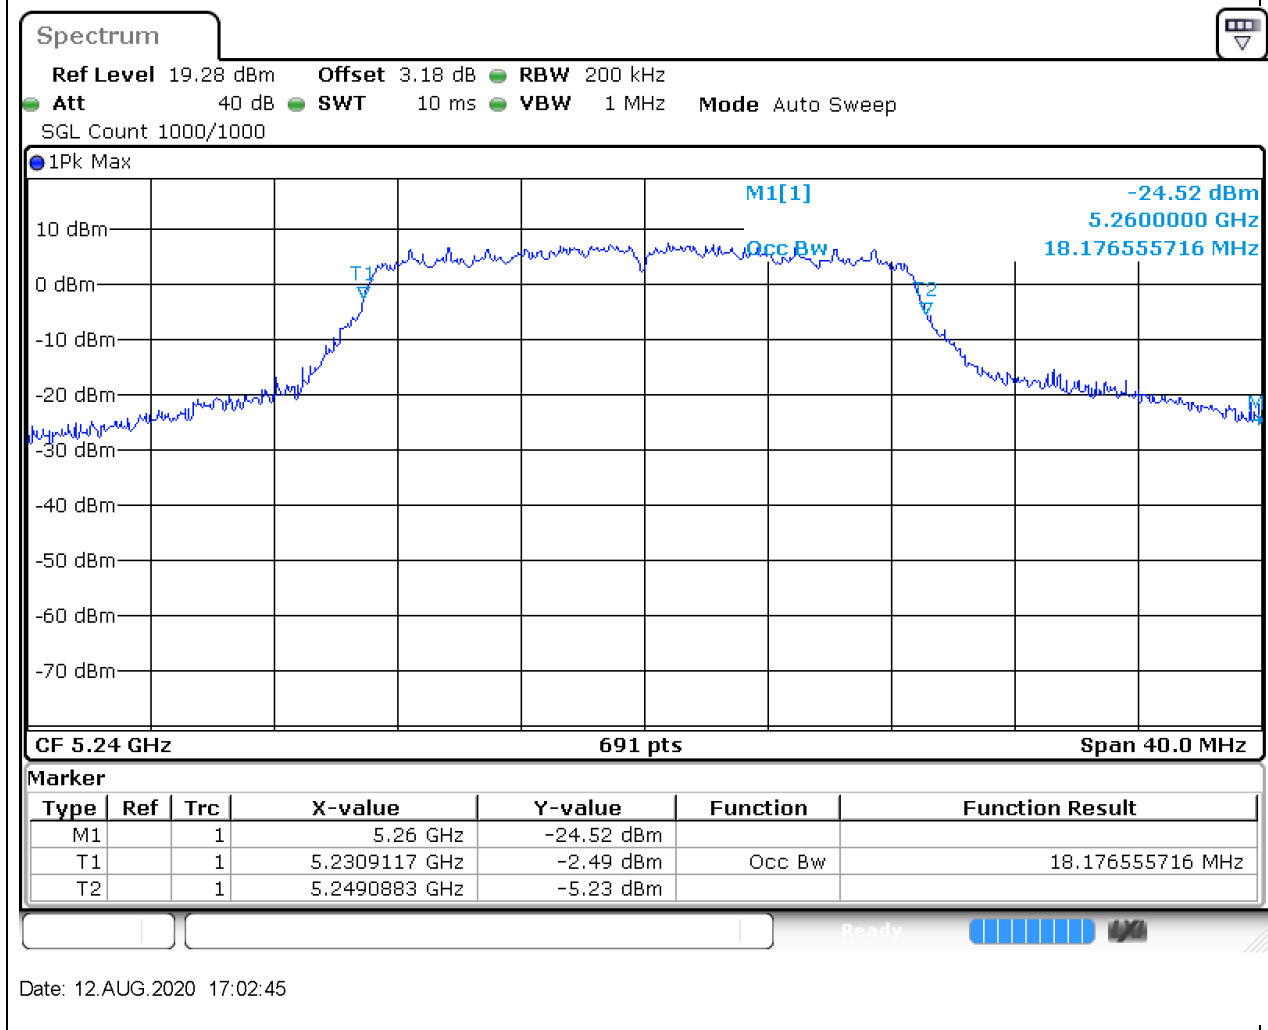

6. 802.11n_20M_Band1_H

6.1. A.2.2-99% Bandwidth(NTNV)

Center Frequency (MHz)	OBW Power (%)	RBW (MHz)	Detector	Limit (MHz)	OBW (MHz)	Verdict
5240	99	0.2	Peak	0	18.176556	Unknown