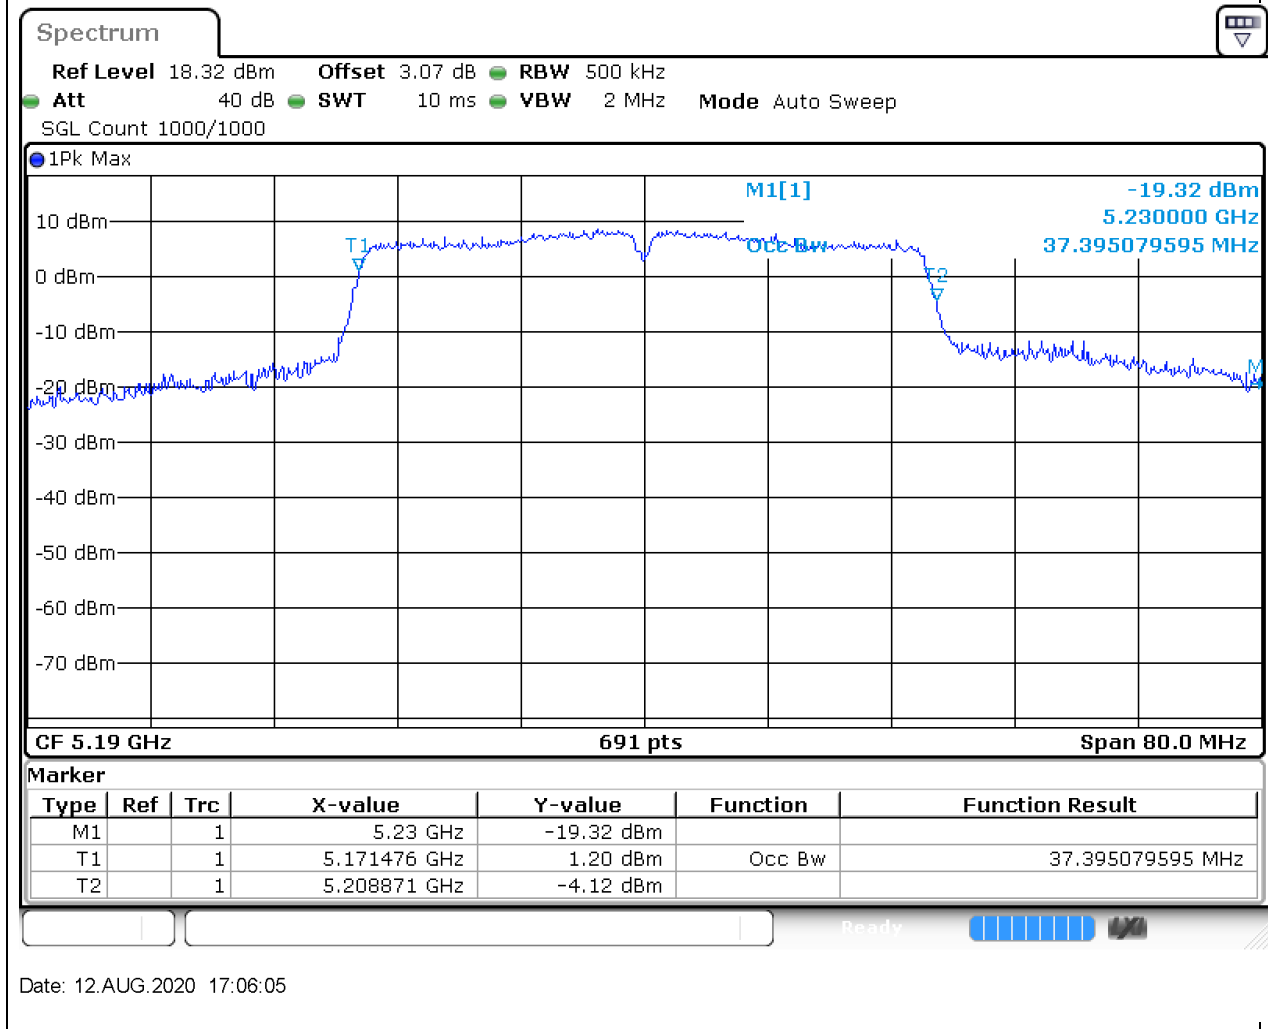

7. 802.11n_40M_Band1_L

7.1. A.2.2-99% Bandwidth(NTNV)

Center Frequency (MHz)	OBW Power (%)	RBW (MHz)	Detector	Limit (MHz)	OBW (MHz)	Verdict
5190	99	0.5	Peak	0	37.39508	Unknow