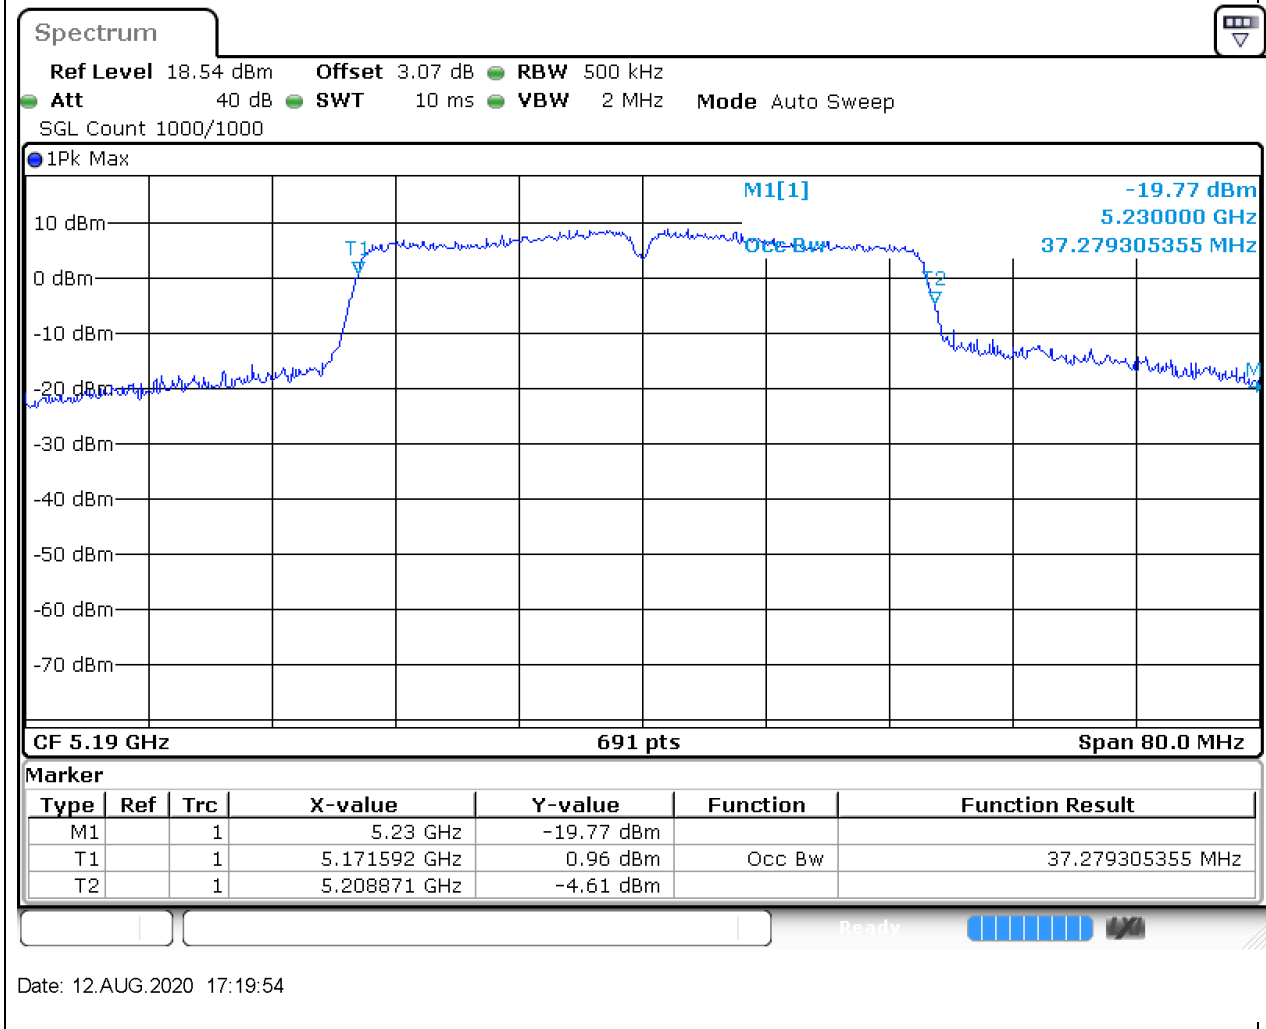

12. 802.11ac_40M_Band1_L

12.1. A.2.2-99% Bandwidth(NTNV)

Center Frequency (MHz)	OBW Power (%)	RBW (MHz)	Detector	Limit (MHz)	OBW (MHz)	Verdict
5190	99	0.5	Peak	0	37.279305	Unknow