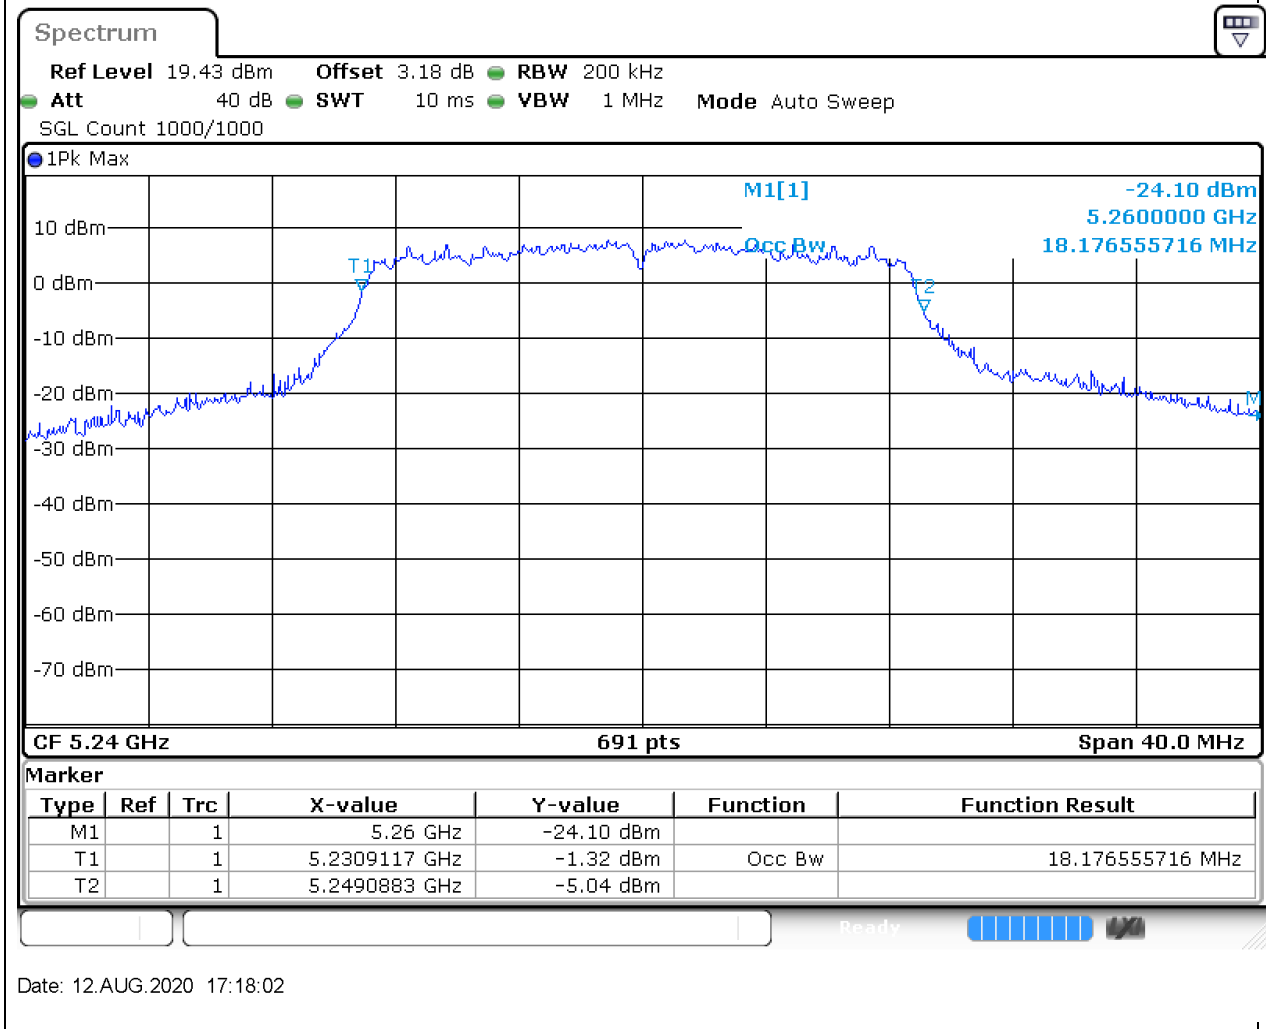

11. 802.11ac_20M_Band1_H

11.1. A.2.2-99% Bandwidth(NTNV)

Center Frequency (MHz)	OBW Power (%)	RBW (MHz)	Detector	Limit (MHz)	OBW (MHz)	Verdict
5240	99	0.2	Peak	0	18.176556	Unknow