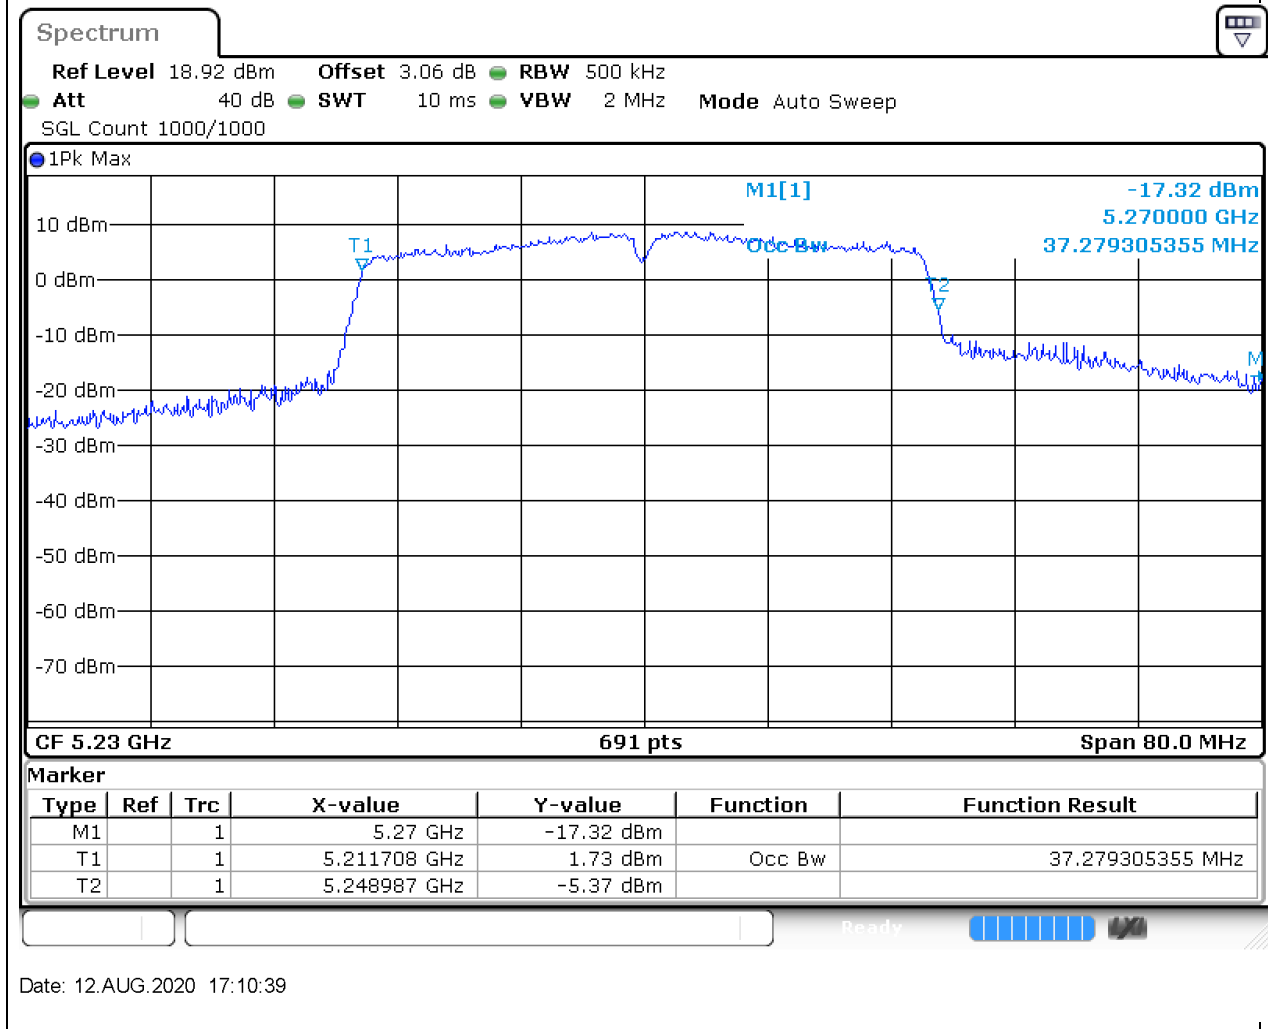

8. 802.11n_40M_Band1_H

8.1. A.2.2-99% Bandwidth(NTNV)

Center Frequency (MHz)	OBW Power (%)	RBW (MHz)	Detector	Limit (MHz)	OBW (MHz)	Verdict
5230	99	0.5	Peak	0	37.279305	Unknown