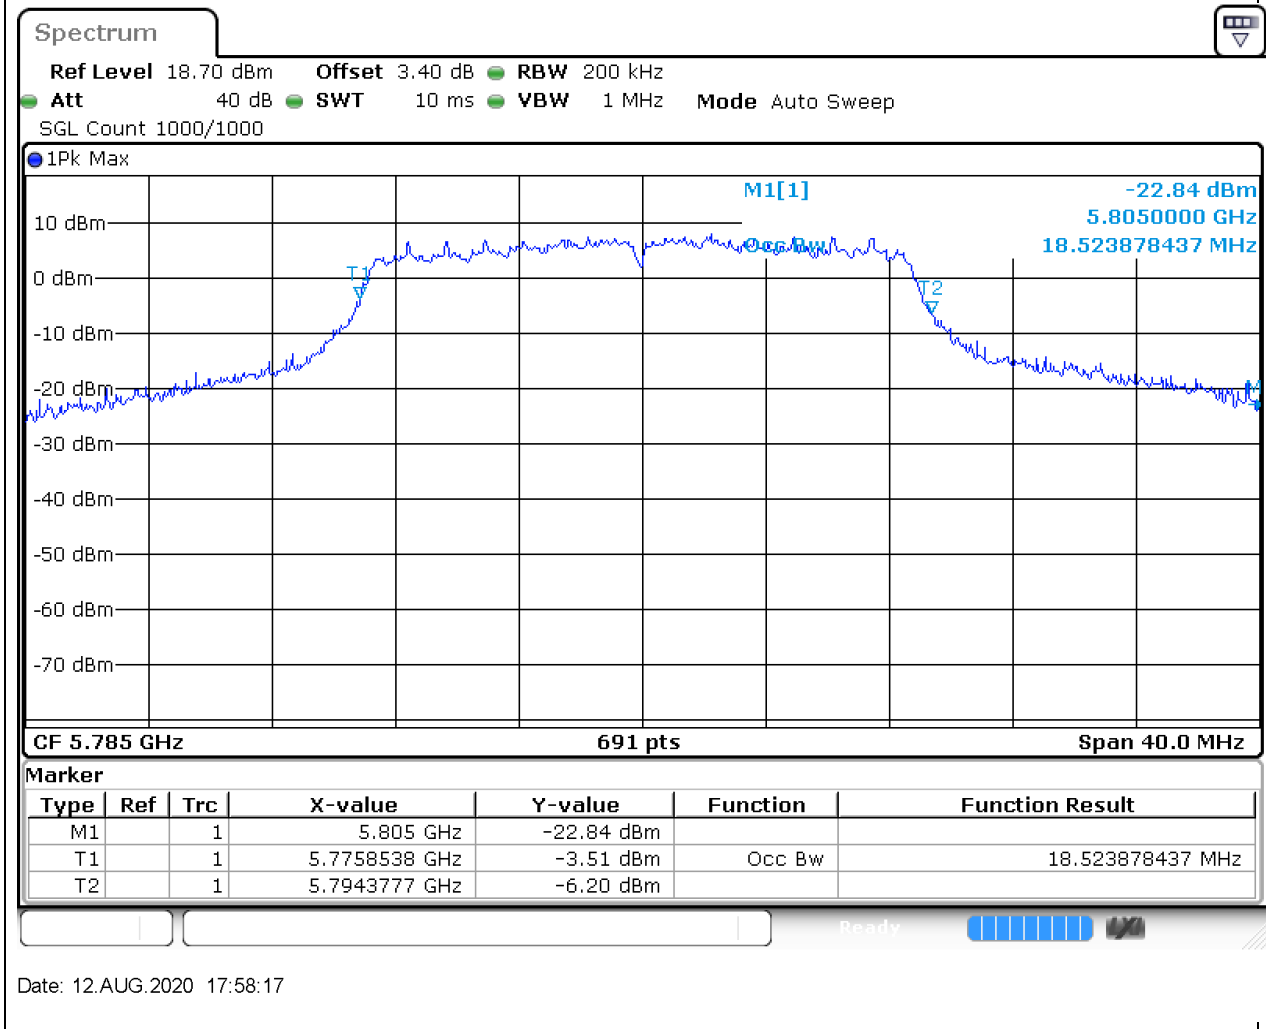

19. 802.11n_20M_Band4_M

19.1. A.2.2-99% Bandwidth(NTNV)

Center Frequency (MHz)	OBW Power (%)	RBW (MHz)	Detector	Limit (MHz)	OBW (MHz)	Verdict
5785	99	0.2	Peak	0	18.523878	Unknown