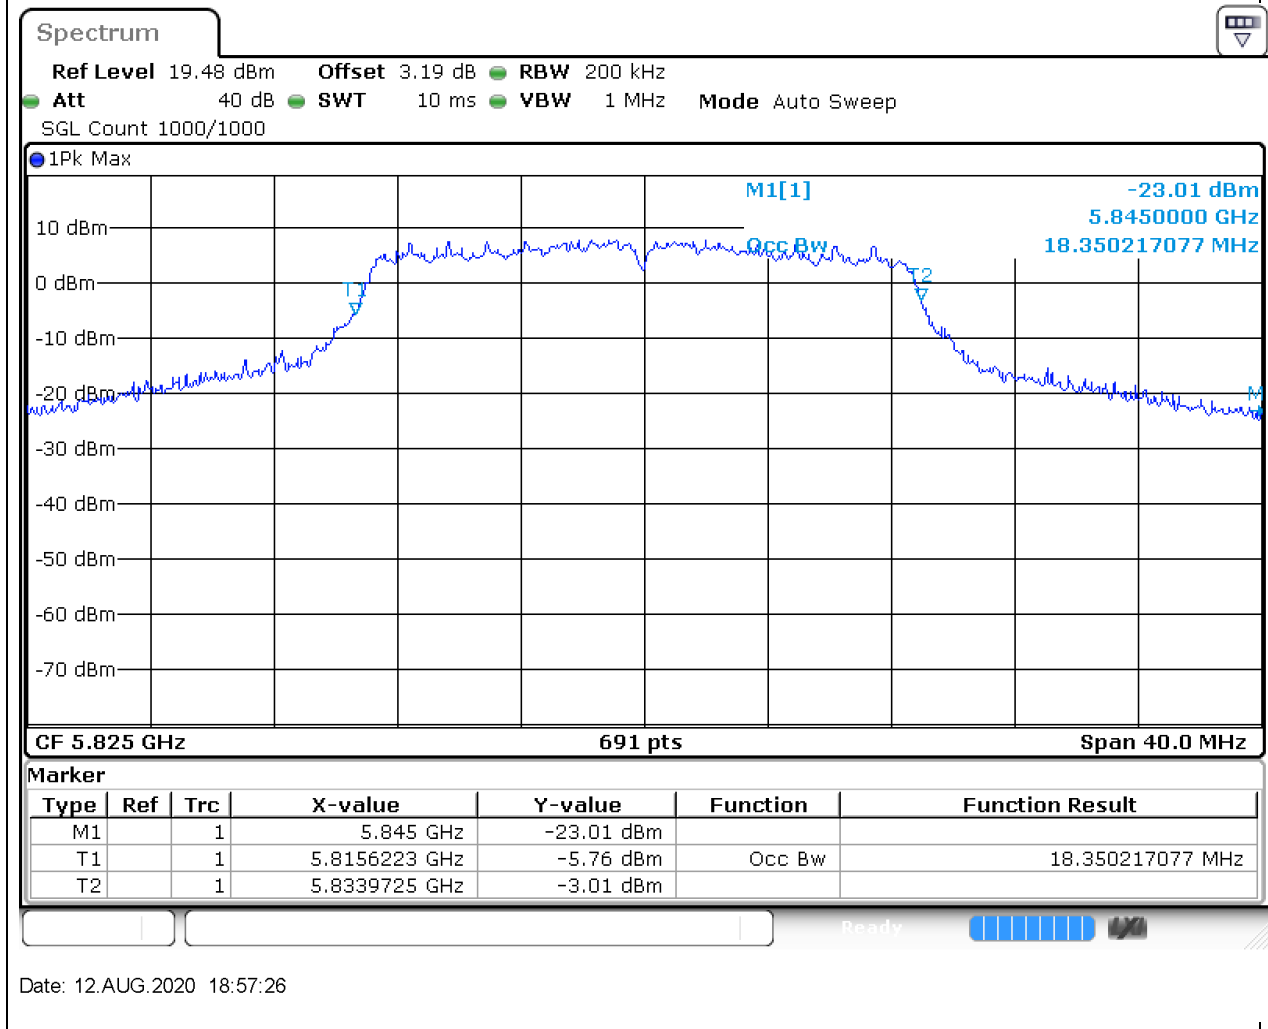

25. 802.11ac_20M_Band4_H

25.1. A.2.2-99% Bandwidth(NTNV)

Center Frequency (MHz)	OBW Power (%)	RBW (MHz)	Detector	Limit (MHz)	OBW (MHz)	Verdict
5825	99	0.2	Peak	0	18.350217	Unknown