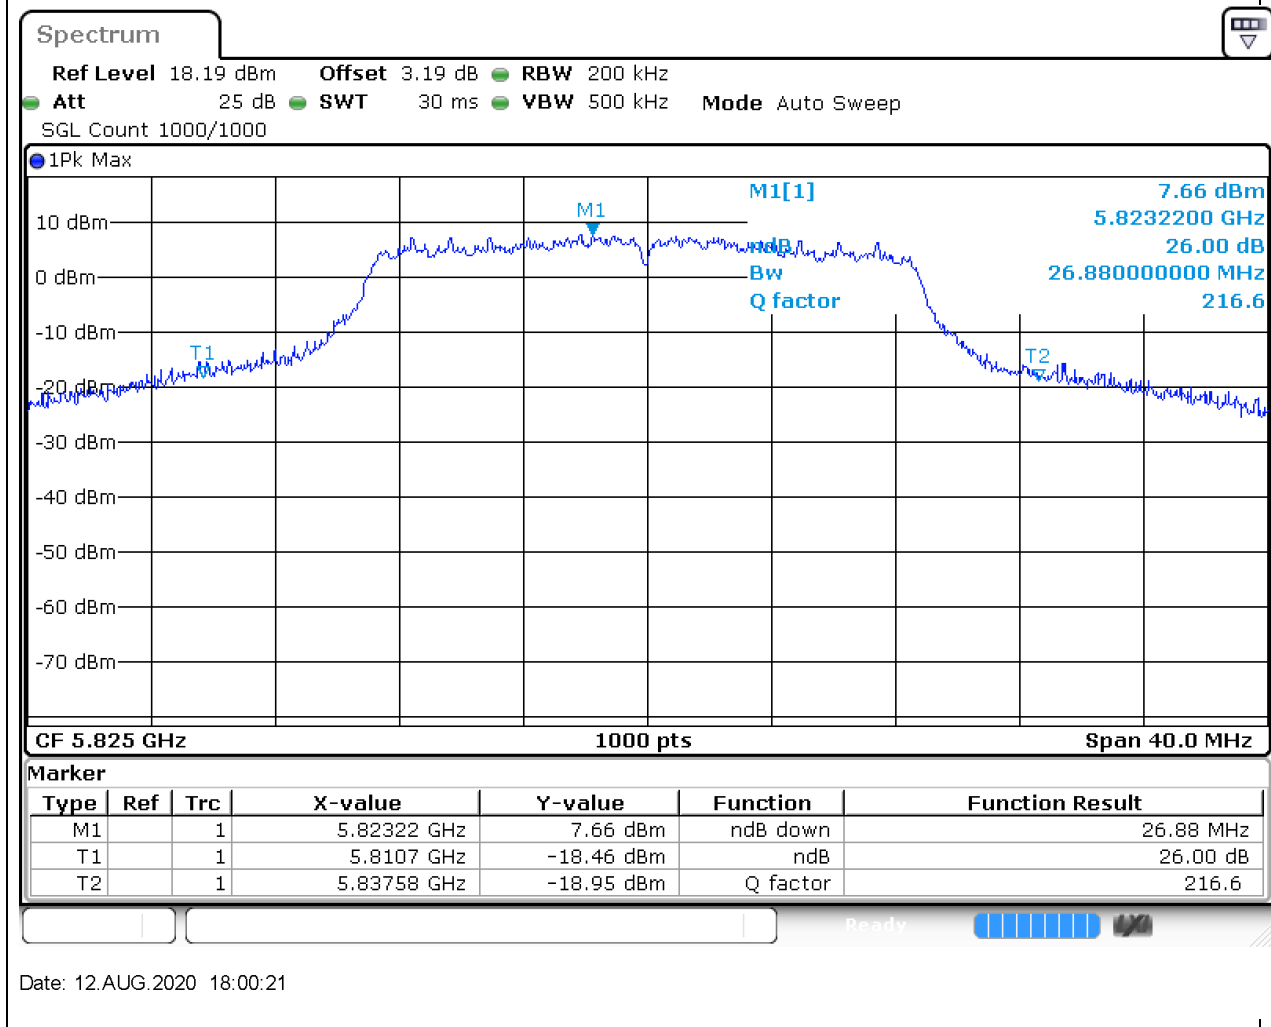

20. 802.11n_20M_Band4_H

20.1. A.2-26dB Bandwidth(NTNV)

Center Frequency (MHz)	XdB Down	RBW (MHz)	Detector	Limit (MHz)	XdB BandWidth (MHz)	Verdict
5825	26	0.2	Peak	0	26.88	Unknow