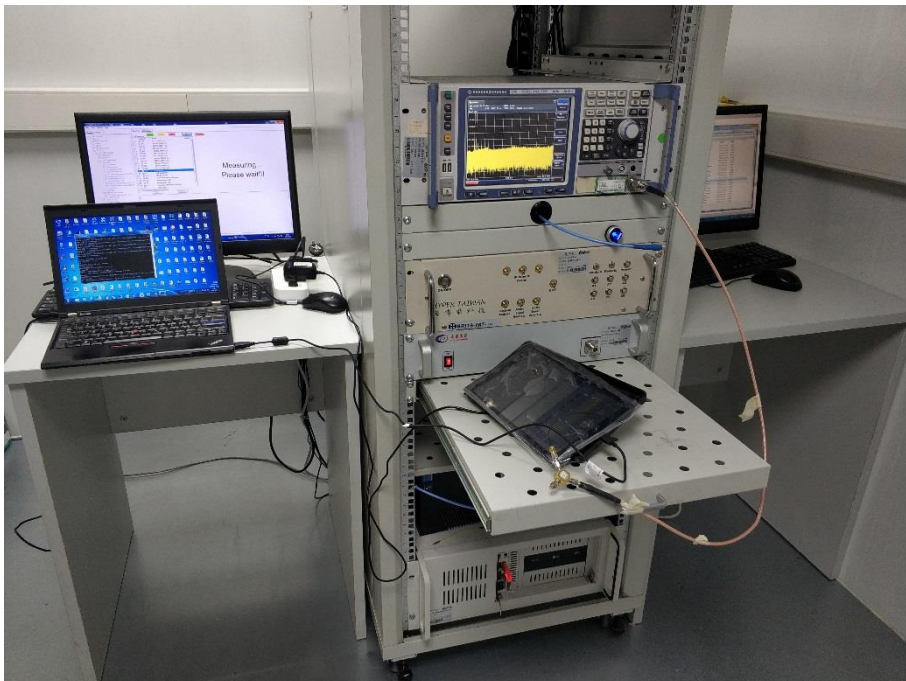

ANNEX B TEST SETUP PHOTOS

1 Radiated Test Photo

Below 30 MHz

30 MHz-1 GHz

Close-Up

Above 1GHz

Close-Up

2 Conducted Emissions

Test Photo 1

Test Photo 2

3 Conducted Test Photo

Conducted Test-BT/BLE

Conducted Test-WIFI