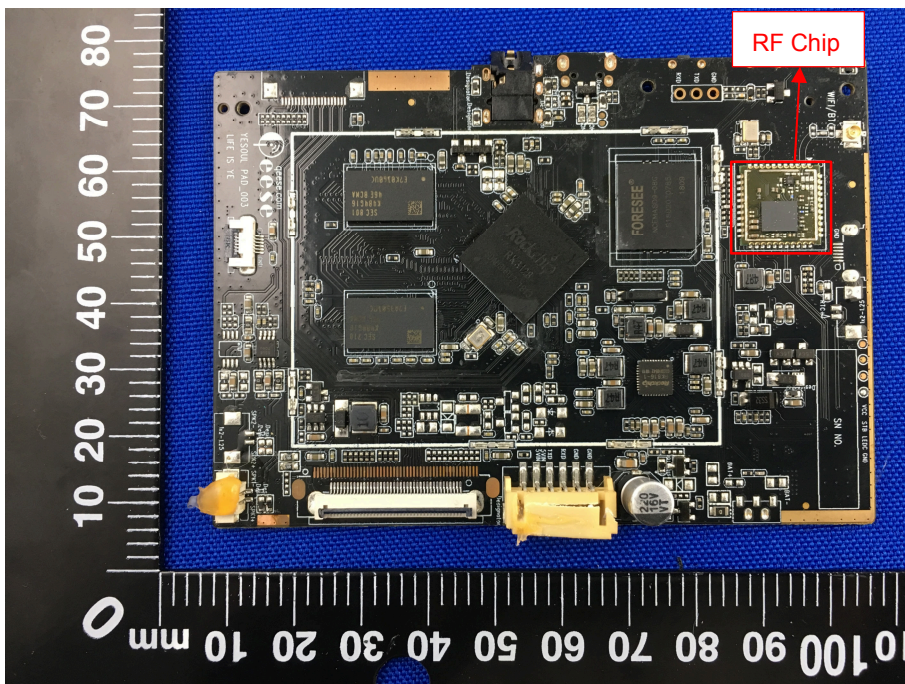

ANNEX D EUT INTERNAL PHOTOS

EUT UNCOVER VIEW

MAIN BOARD TOP VIEW (WITH SHIELDING)

MAIN BOARD REAR VIEW (WITH SHIELDING)

MAIN BOARD TOP VIEW (WITHOUT SHIELDING)

MAIN BOARD REAR VIEW (WITHOUT SHIELDING)

PIFA Antenna

MAIN BOARD TOP VIEW

MAIN BOARD REAR VIEW