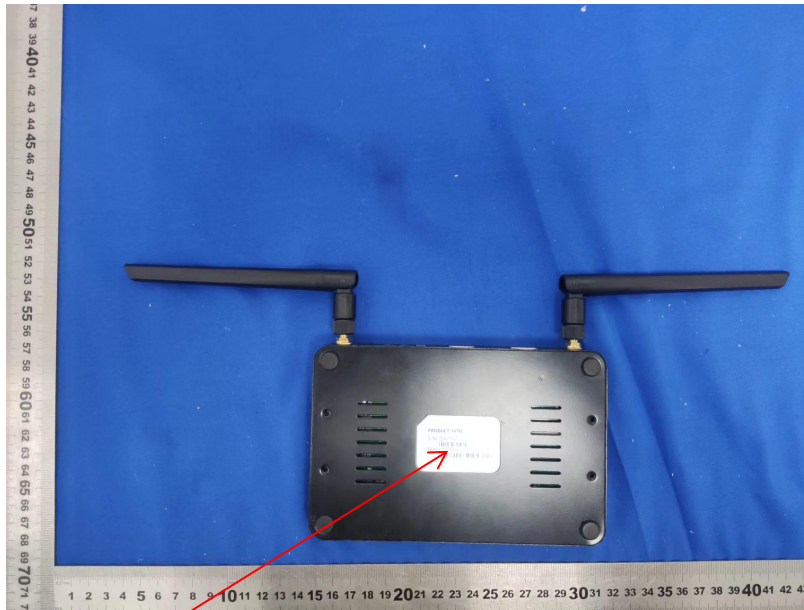

## Label and Label Location

FCC ID: 2ATNFHC-HUDDLESHARE

L\*W: 20mm\*10mm

label and White font