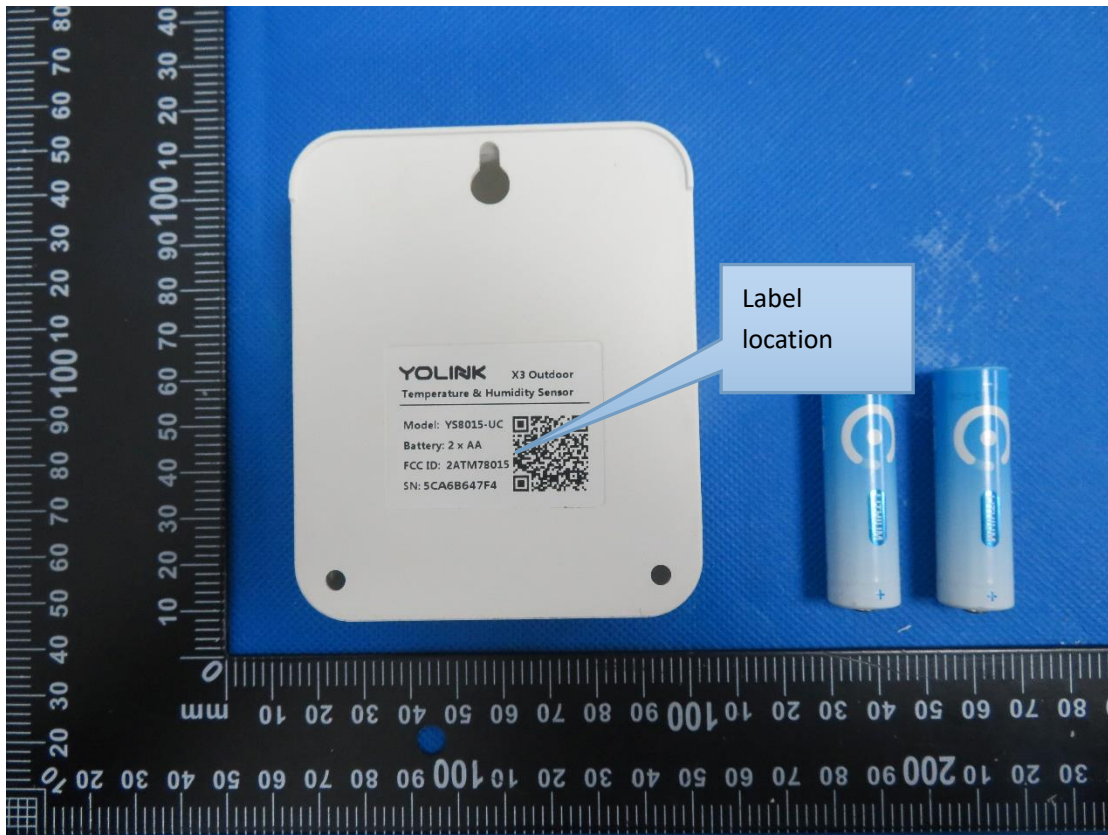

Label & label location

20mm*10mm

FCC ID:2ATM78015