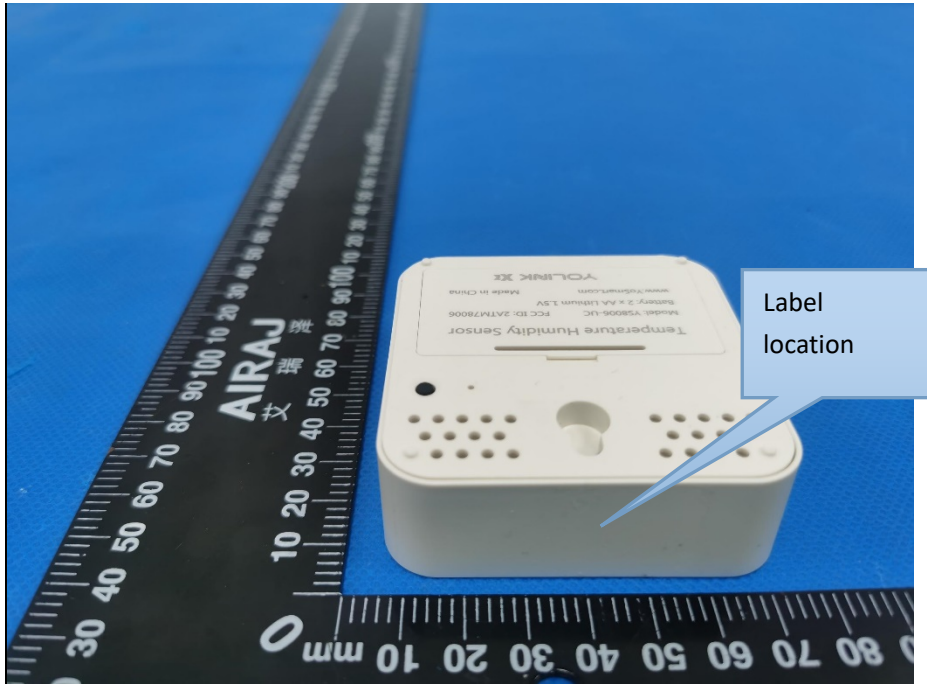

Label & label location

20mm*80mm

FCC ID:2ATM78006