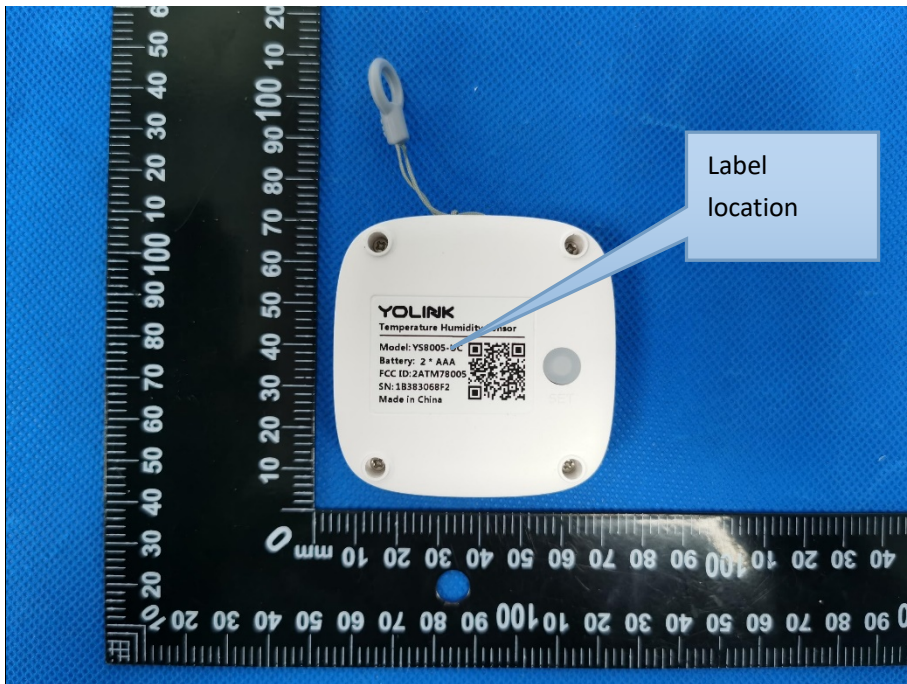

Label & label location

40mm*30mm

FCC ID:2ATM78005