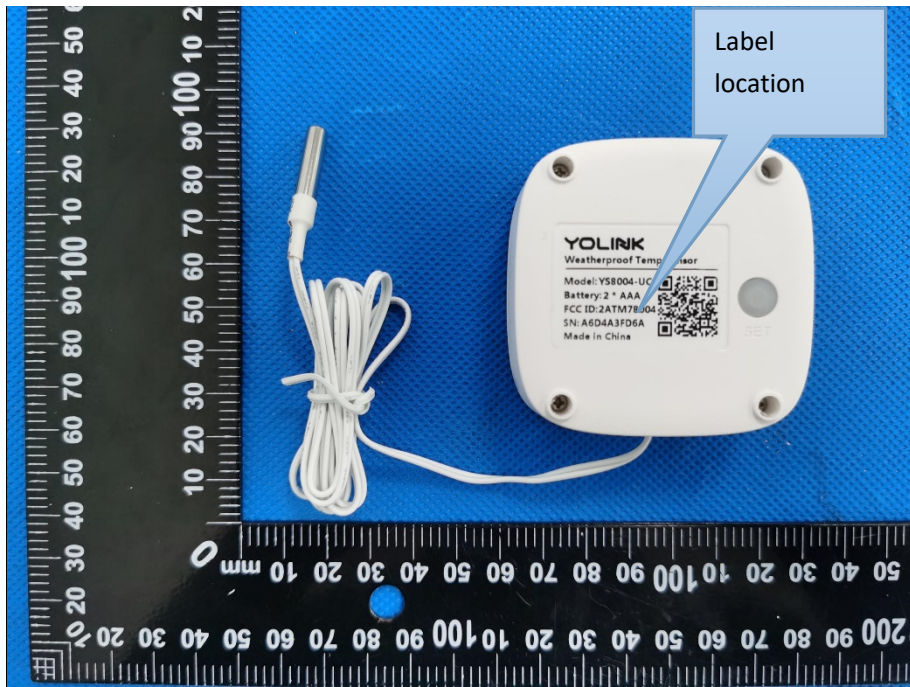

Label & label location

40mm*30mm

FCC ID:2ATM78004