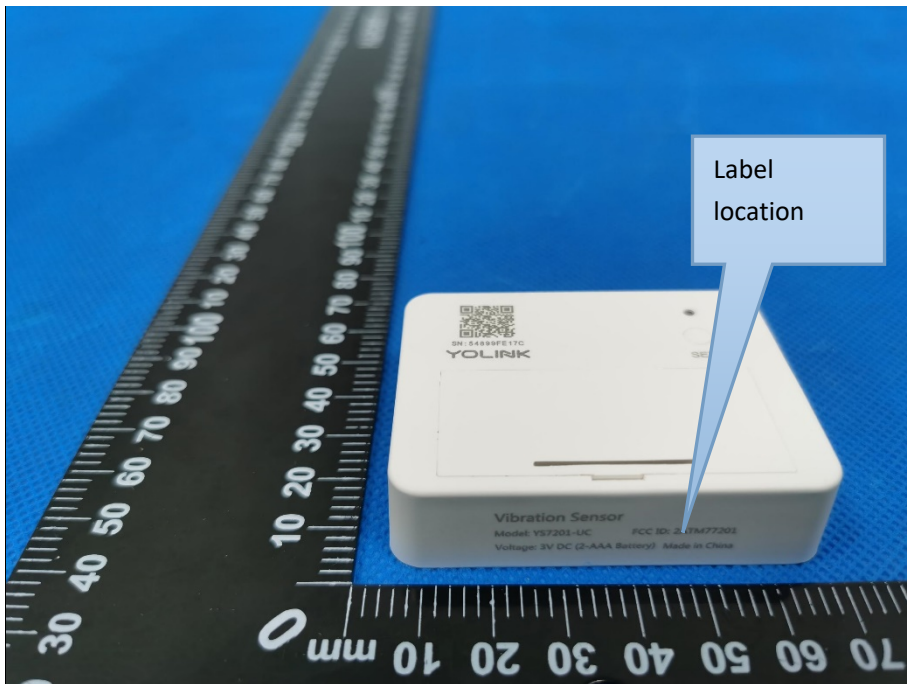

Label & label location

40mm*30mm

FCC ID:2ATM77201