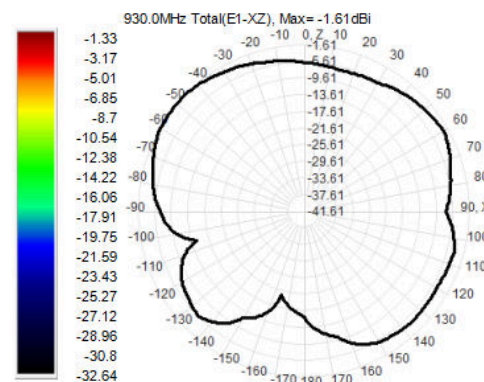

825.0MHz H+V, Eff: 16.2%

Back View

825.0MHz Total(E2-YZ), Max=-5.54dBi

Total(H-XY), Max=-6.05dBi, CirD=5.72

900.0MHz H+V, Eff: 29.3%

Back View

900.0MHz Total(E2-YZ), Max=-2.23dBi

Total(H-XY), Max=-3.36dBi, CirD=4.65

915.0MHz H+V, Eff: 32.1%

Back View

915.0MHz Total(E2-YZ), Max=-1.92dBi

Total(H-XY), Max=-2.75dBi, CirD=4.74

930.0MHz H+V, Eff: 34.5%

Back View

930.0MHz Total(E2-YZ), Max=-1.71dBi

Total(H-XY), Max=-2.46dBi, CirD=5.08