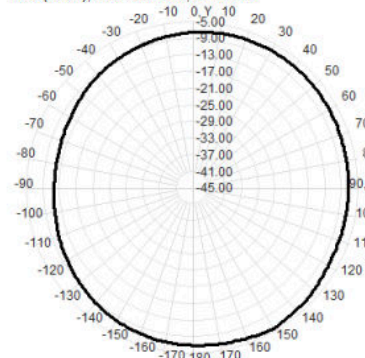

825.0MHz H+V, Eff: 16.2%

Back View

825.0MHz Total(E2-YZ), Max=-5.54dBi

Total(H-XY), Max=-6.05dBi, CirD=5.72

900.0MHz H+V, Eff: 29.3%

Back View

900.0MHz Total(E2-YZ), Max=-2.23dBi

Total(H-XY), Max=-3.36dBi, CirD=4.65

915.0MHz H+V, Eff: 32.1%

Back View

915.0MHz Total(E2-YZ), Max=-1.92dBi

Total(H-XY), Max=-2.75dBi, CirD=4.74

930.0MHz H+V, Eff: 34.5%

Back View

930.0MHz Total(E2-YZ), Max=-1.71dBi

Total(H-XY), Max=-2.46dBi, CirD=5.08