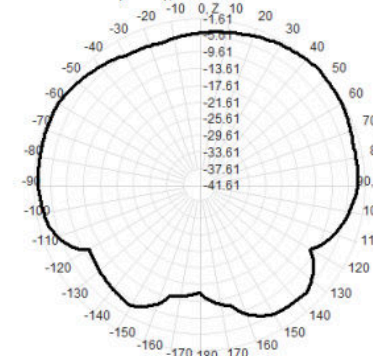

915.0MHz H+V, Eff: 32.1%

Back View

915.0MHz Total(E2-YZ), Max=-1.92dBi

Total(H-XY), Max=-2.75dBi, CirD=4.74

930.0MHz H+V, Eff: 34.5%

Back View

930.0MHz Total(E2-YZ), Max=-1.71dBi

Total(H-XY), Max=-2.46dBi, CirD=5.08