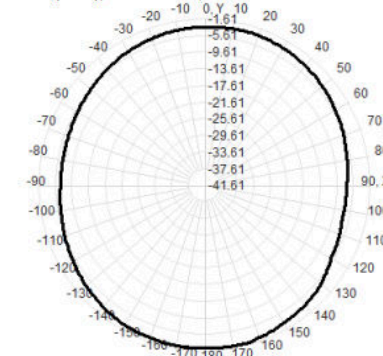

915.0MHz H+V, Eff: 32.1%

Back View

915.0MHz Total(E2-YZ), Max=-1.92dBi

Total(H-XY), Max=-2.75dBi, CirD=4.74

930.0MHz H+V, Eff: 34.5%

Back View

930.0MHz Total(E2-YZ), Max=-1.71dBi

Total(H-XY), Max=-2.46dBi, CirD=5.08