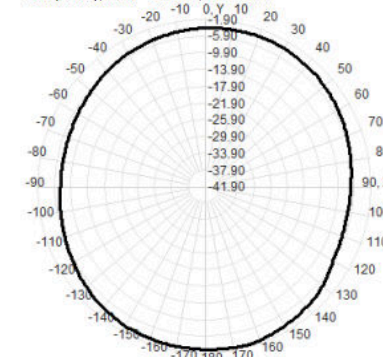

915.0MHz H+V, Eff: 32.1%

Back View

915.0MHz Total(E2-YZ), Max=-1.92dBi

Total(H-XY), Max=-2.75dBi, CirD=4.74

930.0MHz H+V, Eff: 34.5%

Back View

930.0MHz Total(E2-YZ), Max=-1.71dBi

Total(H-XY), Max=-2.46dBi, CirD=5.08