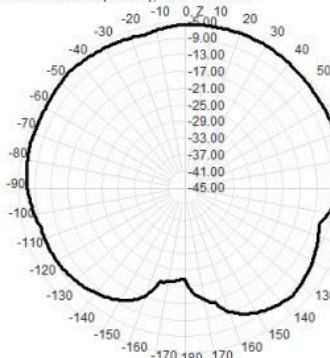

Frequency ID	16	17	18	19	20	21	22	23	24	25	26	27	28	29	30
Frequency (MHz)	875.0	880.0	885.0	890.0	895.0	900.0	905.0	910.0	915.0	920.0	925.0	930.0	935.0	940.0	945.0
Efficiency (dBi)	-5.87	-5.79	-5.74	-5.65	-5.48	-5.33	-5.20	-5.07	-4.93	-4.79	-4.67	-4.62	-4.54	-4.43	-4.37
Gain (dBi)	-2.48	-2.28	-2.20	-2.14	-1.95	-1.85	-1.80	-1.71	-1.63	-1.51	-1.43	-1.33	-1.22	-1.03	-0.89
Efficiency (%)	25.86	26.39	26.65	27.22	28.31	29.33	30.20	31.13	32.14	33.20	34.10	34.48	35.17	36.10	36.55

Frequency ID	31	32	33	34	35	36	37								
Frequency (MHz)	950.0	955.0	960.0	965.0	970.0	975.0	980.0								
Efficiency (dBi)	-4.40	-4.41	-4.39	-4.40	-4.45	-4.50	-4.50								
Gain (dBi)	-0.81	-0.72	-0.58	-0.52	-0.46	-0.48	-0.48								
Efficiency (%)	36.34	36.23	36.36	36.28	35.89	35.46	35.45								

825.0MHz H+V, Eff: 16.2%

Back View

825.0MHz Total(E2-YZ), Max=-5.54dBi

Total(H-XY), Max=-6.05dBi, CirD=5.72

900.0MHz H+V, Eff: 29.3%

Back View

900.0MHz Total(E2-YZ), Max=-2.23dBi

Total(H-XY), Max=-3.36dBi, CirD=4.65

915.0MHz H+V, Eff: 32.1%

Back View

915.0MHz Total(E2-YZ), Max=-1.92dBi

Total(H-XY), Max=-2.75dBi, CirD=4.74

930.0MHz H+V, Eff: 34.5%

Back View

930.0MHz Total(E2-YZ), Max=-1.71dBi

Total(H-XY), Max=-2.46dBi, CirD=5.08