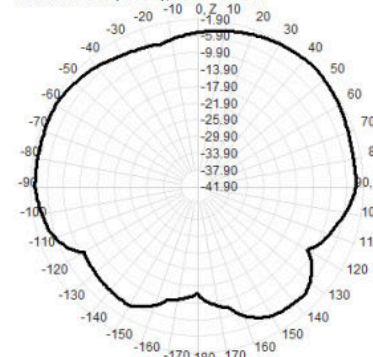

825.0MHz H+V, Eff: 16.2%

Back View

825.0MHz Total(E2-YZ), Max=-5.54dBi

Total(H-XY), Max=-6.05dBi, CirD=5.72

900.0MHz H+V, Eff: 29.3%

Back View

900.0MHz Total(E2-YZ), Max=-2.23dBi

Total(H-XY), Max=-3.36dBi, CirD=4.65

915.0MHz H+V, Eff: 32.1%

Back View

915.0MHz Total(E2-YZ), Max=-1.92dBi

Total(H-XY), Max=-2.75dBi, CirD=4.74

930.0MHz H+V, Eff: 34.5%

Back View

930.0MHz Total(E2-YZ), Max=-1.71dBi

Total(H-XY), Max=-2.46dBi, CirD=5.08