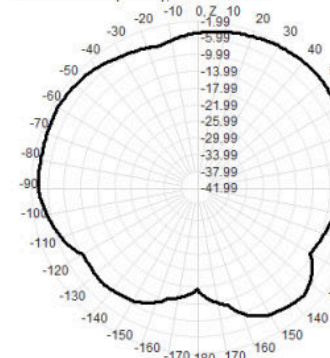

825.0MHz H+V, Eff: 16.2%

Back View

825.0MHz Total(E2-YZ), Max=-5.54dBi

Total(H-XY), Max=-6.05dBi, CirD=5.72

900.0MHz H+V, Eff: 29.3%

Back View

900.0MHz Total(E2-YZ), Max=-2.23dBi

Total(H-XY), Max=-3.36dBi, CirD=4.65

915.0MHz H+V, Eff: 32.1%

Back View

915.0MHz Total(E2-YZ), Max=-1.92dBi

Total(H-XY), Max=-2.75dBi, CirD=4.74

930.0MHz H+V, Eff: 34.5%

Back View

930.0MHz Total(E2-YZ), Max=-1.71dBi

Total(H-XY), Max=-2.46dBi, CirD=5.08