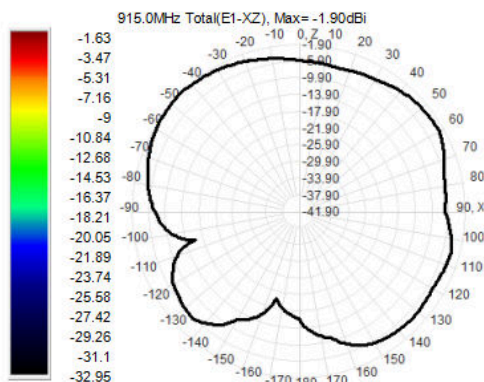

825.0MHz H+V, Eff: 16.2%

Back View

825.0MHz Total(E2-YZ), Max=-5.54dBi

Total(H-XY), Max=-6.05dBi, CirD=5.72

900.0MHz H+V, Eff: 29.3%

Back View

900.0MHz Total(E2-YZ), Max=-2.23dBi

Total(H-XY), Max=-3.36dBi, CirD=4.65

915.0MHz H+V, Eff: 32.1%

Back View

915.0MHz Total(E2-YZ), Max=-1.92dBi

Total(H-XY), Max=-2.75dBi, CirD=4.74

930.0MHz H+V, Eff: 34.5%

Back View

930.0MHz Total(E2-YZ), Max=-1.71dBi

Total(H-XY), Max=-2.46dBi, CirD=5.08