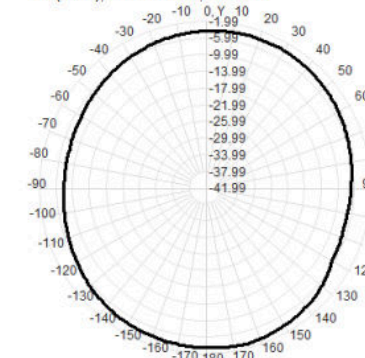

825.0MHz H+V, Eff: 16.2%

Back View

825.0MHz Total(E2-YZ), Max=-5.54dBi

Total(H-XY), Max=-6.05dBi, CirD=5.72

900.0MHz H+V, Eff: 29.3%

Back View

900.0MHz Total(E2-YZ), Max=-2.23dBi

Total(H-XY), Max=-3.36dBi, CirD=4.65

915.0MHz H+V, Eff: 32.1%

Back View

915.0MHz Total(E2-YZ), Max=-1.92dBi

Total(H-XY), Max=-2.75dBi, CirD=4.74

930.0MHz H+V, Eff: 34.5%

Back View

930.0MHz Total(E2-YZ), Max=-1.71dBi

Total(H-XY), Max=-2.46dBi, CirD=5.08