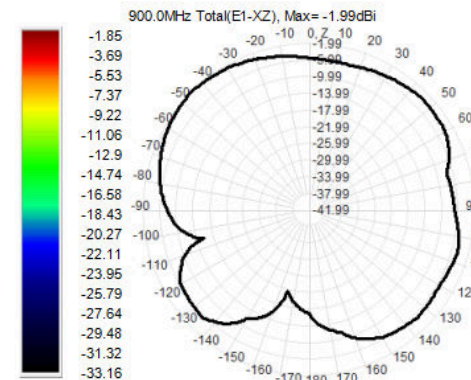

825.0MHz H+V, Eff: 16.2%

Back View

825.0MHz Total(E2-YZ), Max=-5.54dBi

Total(H-XY), Max=-6.05dBi, CirD=5.72

900.0MHz H+V, Eff: 29.3%

Back View

900.0MHz Total(E2-YZ), Max=-2.23dBi

Total(H-XY), Max=-3.36dBi, CirD=4.65

915.0MHz H+V, Eff: 32.1%

Back View

915.0MHz Total(E2-YZ), Max=-1.92dBi

Total(H-XY), Max=-2.75dBi, CirD=4.74

930.0MHz H+V, Eff: 34.5%

Back View

930.0MHz Total(E2-YZ), Max=-1.71dBi

Total(H-XY), Max=-2.46dBi, CirD=5.08