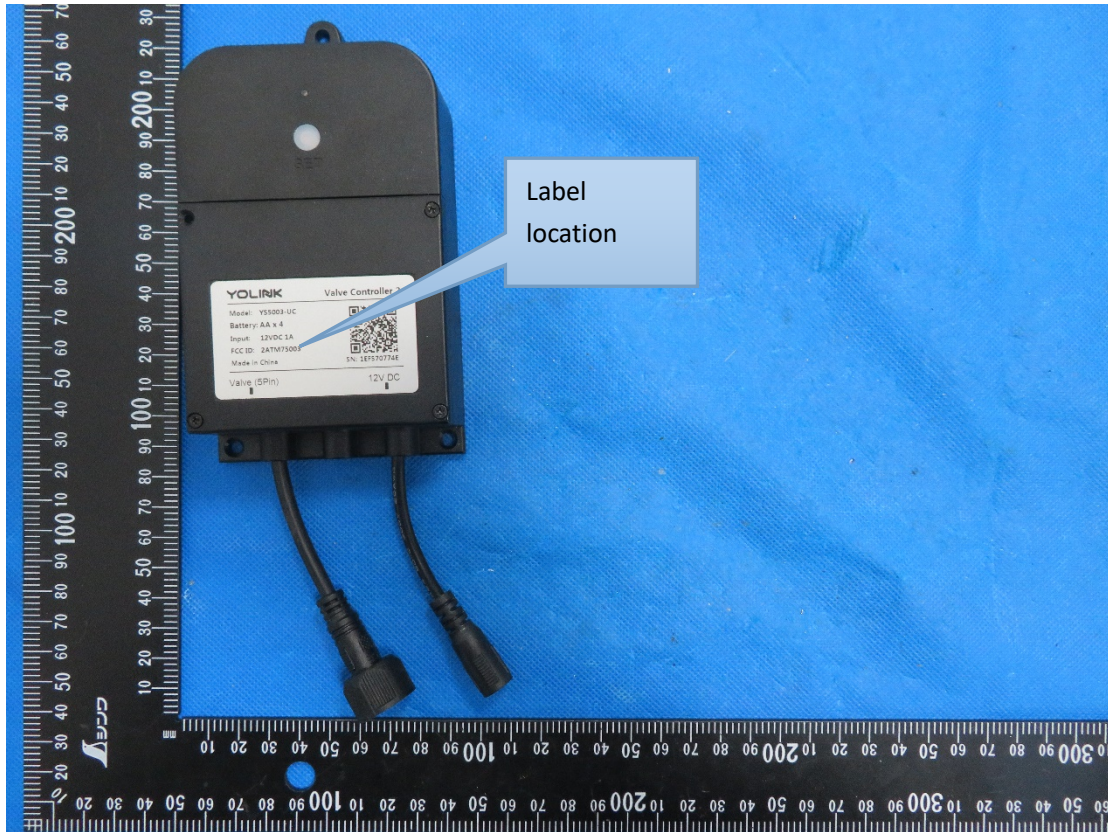

Label & label location

20mm*10mm

FCC ID:2ATM75003