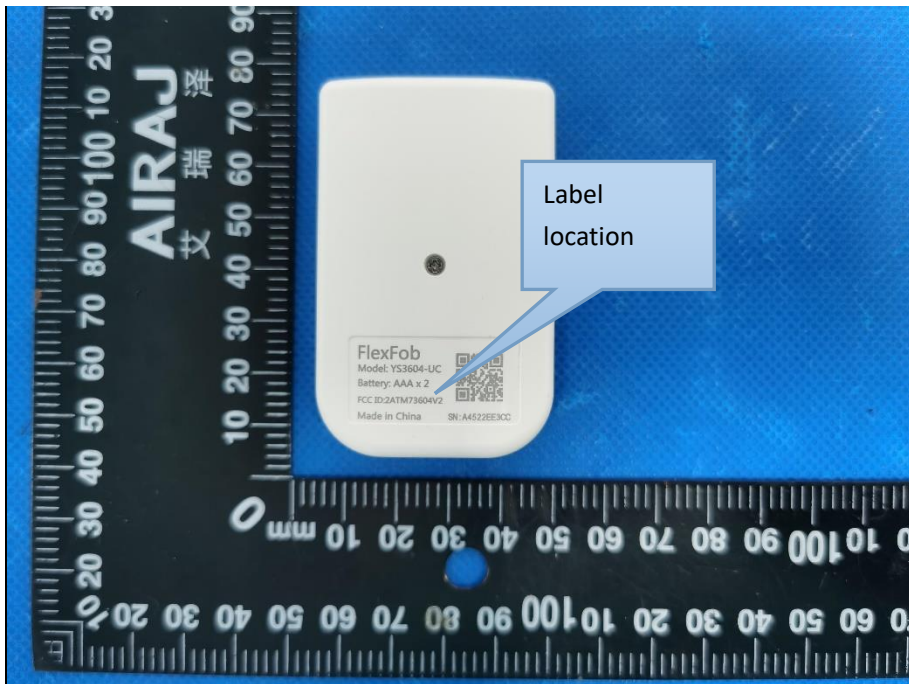

Label & label location

30mm*15mm

FCC ID:2ATM73604V2