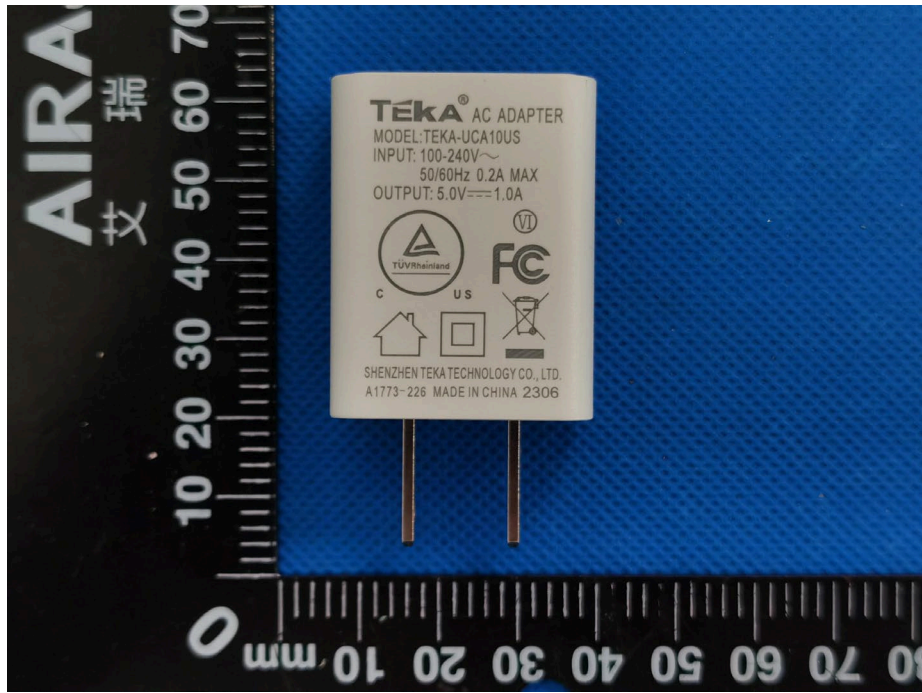

External Photos

TEKA[®] AC ADAPTER
MODEL: TEKA-UCA10US
INPUT: 100-240V~
50/60Hz 0.2A MAX
OUTPUT: 5.0V= 1.0A

SHENZHEN TEKA TECHNOLOGY CO., LTD.
A1773-226 MADE IN CHINA 2306