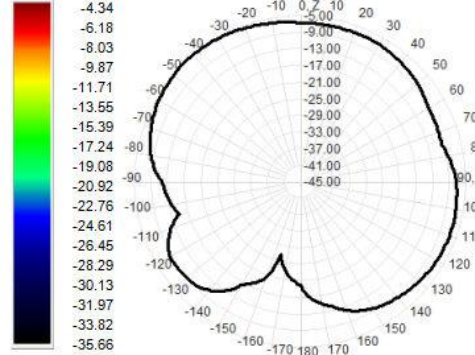

825.0MHz H+V, Eff: 16.2%

Back View

825.0MHz Total (E2-YZ), Max=-5.54dBi

Total(H-XY), Max=-6.05dBi, CirD=5.72

900.0MHz H+V, Eff: 29.3%

Back View

900.0MHz Total (E2-YZ), Max=-2.23dBi

Total(H-XY), Max=-3.36dBi, CirD=4.65