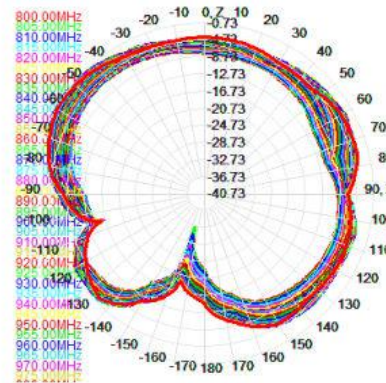

980.0MHz H+V, Eff: 35.5%

Back View

Shenzhen HX Antenna Co., LTD

Tel: 0755-23205219

Web: <http://www.hxf-antenna.com/>

Address: West Floor 2, Building C10, Xin'an Second Industrial Zone, Gushu Second Road, Xixiang Baoan District, Shenzhen China.