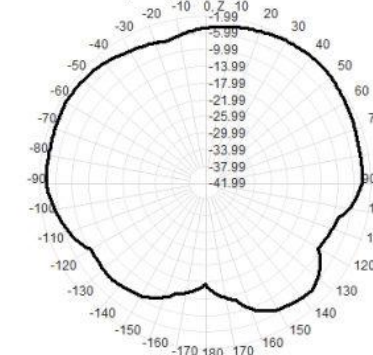

825.0MHz H+V, Eff: 16.2%

Back View

825.0MHz Total (E2-YZ), Max=-5.54dBi

Total(H-XY), Max=-6.05dBi, CirD=5.72

900.0MHz H+V, Eff: 29.3%

Back View

900.0MHz Total (E2-YZ), Max=-2.23dBi

Total(H-XY), Max=-3.36dBi, CirD=4.65