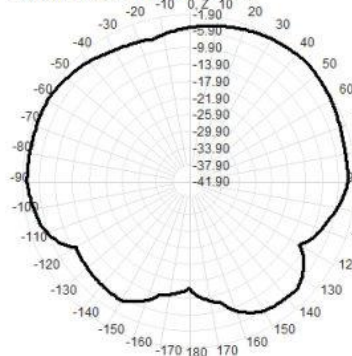

915.0MHz H+V, Eff: 32.1%

Back View

915.0MHz Total(E2-YZ), Max=-1.92dBi

Total(H-XY), Max=-2.75dBi, CirD=4.74

930.0MHz H+V, Eff: 34.5%

Back View

930.0MHz Total(E2-YZ), Max=-1.71dBi

Total(H-XY), Max=-2.46dBi, CirD=5.08