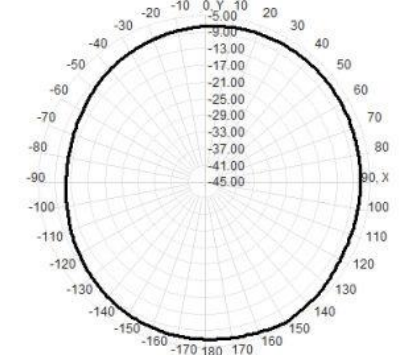

825.0MHz H+V, Eff: 16.2%

Back View

825.0MHz Total (E2-YZ), Max=-5.54dBi

Total(H-XY), Max=-6.05dBi, CirD=5.72

900.0MHz H+V, Eff: 29.3%

Back View

900.0MHz Total (E2-YZ), Max=-2.23dBi

Total(H-XY), Max=-3.36dBi, CirD=4.65