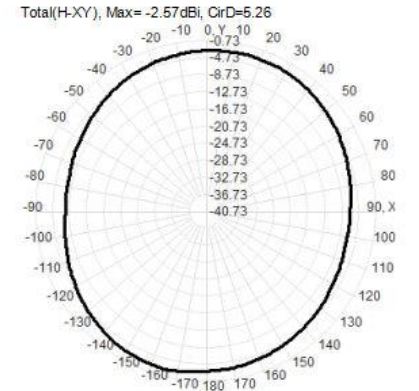

980.0MHz H+V, Eff: 35.5%

Back View

Shenzhen HX Antenna Co., LTD

Tel: 0755-23205219

Web: <http://www.hxf-antenna.com/>

Address: West Floor 2, Building C10, Xin'an Second Industrial Zone, Gushu Second Road, Xixiang Baoan District, Shenzhen China.