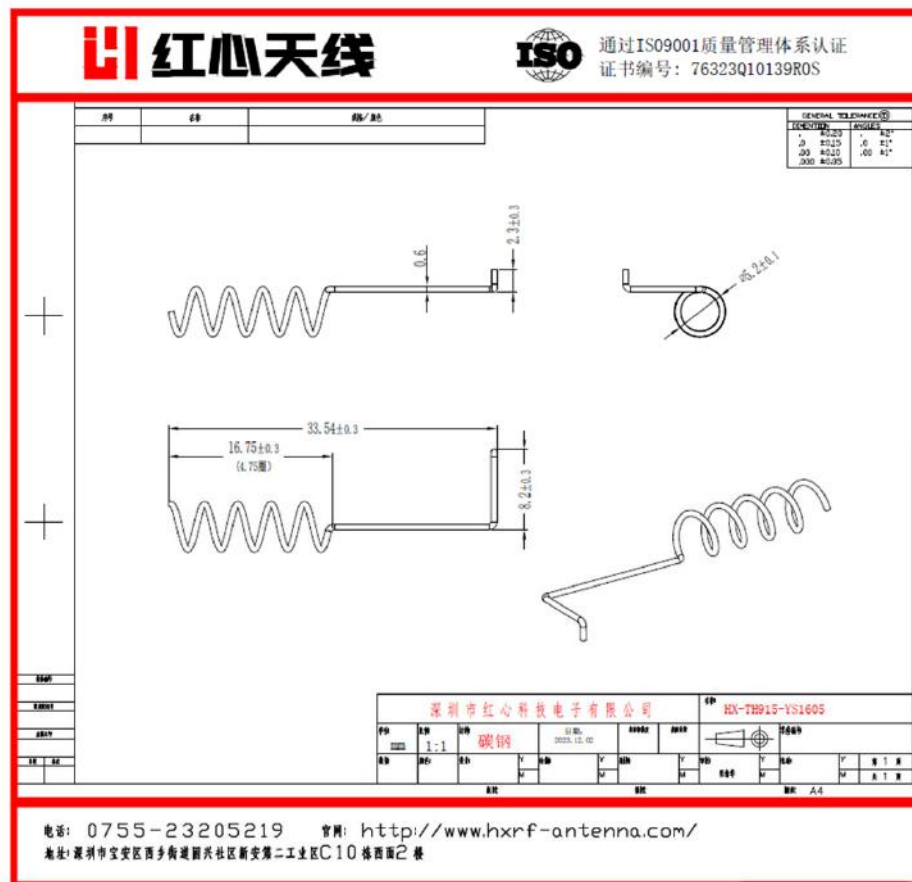

980.0MHz H+V, Eff: 35.5%

Back View

Shenzhen HX Antenna Co., LTD

Tel: 0755-23205219

Web: <http://www.hxf-antenna.com/>

Address: West Floor 2, Building C10, Xin'an Second Industrial Zone, Gushu Second Road, Xixiang Baoan District, Shenzhen China.