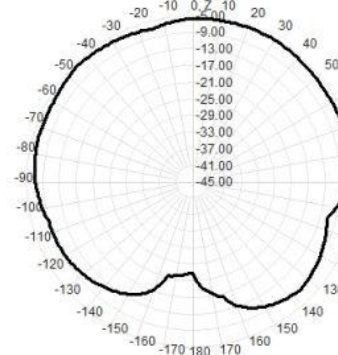

825.0MHz H+V, Eff: 16.2%

Back View

825.0MHz Total (E2-YZ), Max=-5.54dBi

Total(H-XY), Max=-6.05dBi, CirD=5.72

900.0MHz H+V, Eff: 29.3%

Back View

900.0MHz Total (E2-YZ), Max=-2.23dBi

Total(H-XY), Max=-3.36dBi, CirD=4.65