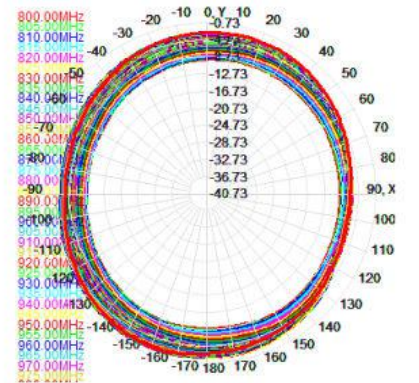

980.0MHz H+V, Eff: 35.5%

Back View

Shenzhen HX Antenna Co., LTD

Tel: 0755-23205219

Web: <http://www.hxf-antenna.com/>

Address: West Floor 2, Building C10, Xin'an Second Industrial Zone, Gushu Second Road, Xixiang Baoan District, Shenzhen China.