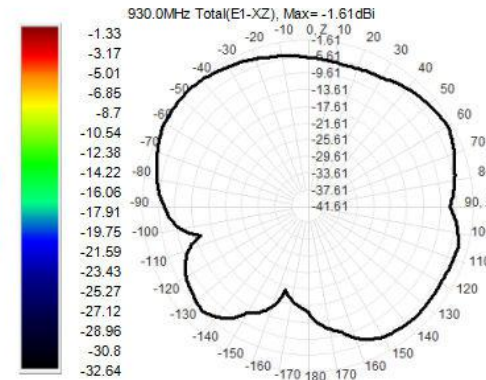

915.0MHz H+V, Eff: 32.1%

Back View

915.0MHz Total(E2-YZ), Max=-1.92dBi

Total(H-XY), Max=-2.75dBi, CirD=4.74

930.0MHz H+V, Eff: 34.5%

Back View

930.0MHz Total(E2-YZ), Max=-1.71dBi

Total(H-XY), Max=-2.46dBi, CirD=5.08