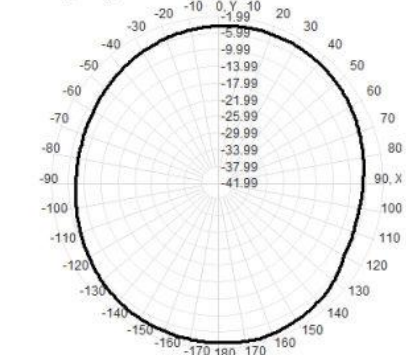

825.0MHz H+V, Eff: 16.2%

Back View

825.0MHz Total (E2-YZ), Max=-5.54dBi

Total(H-XY), Max=-6.05dBi, CirD=5.72

900.0MHz H+V, Eff: 29.3%

Back View

900.0MHz Total (E2-YZ), Max=-2.23dBi

Total(H-XY), Max=-3.36dBi, CirD=4.65