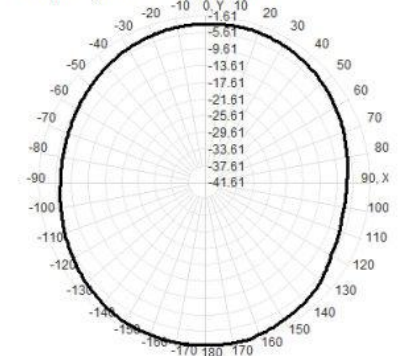

915.0MHz H+V, Eff: 32.1%

Back View

915.0MHz Total(E2-YZ), Max=-1.92dBi

Total(H-XY), Max=-2.75dBi, CirD=4.74

930.0MHz H+V, Eff: 34.5%

Back View

930.0MHz Total(E2-YZ), Max=-1.71dBi

Total(H-XY), Max=-2.46dBi, CirD=5.08