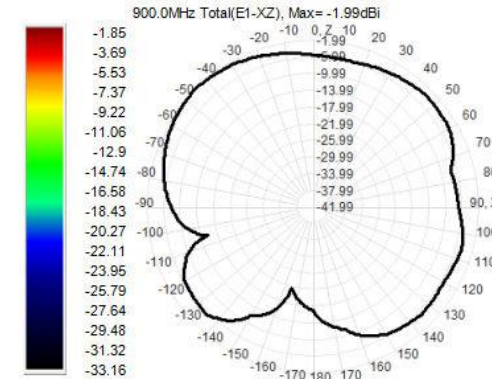

825.0MHz H+V, Eff: 16.2%

Back View

825.0MHz Total (E2-YZ), Max=-5.54dBi

Total(H-XY), Max=-6.05dBi, CirD=5.72

900.0MHz H+V, Eff: 29.3%

Back View

900.0MHz Total (E2-YZ), Max=-2.23dBi

Total(H-XY), Max=-3.36dBi, CirD=4.65