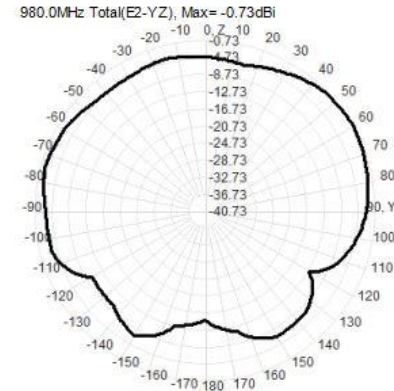

980.0MHz H+V, Eff: 35.5%

Back View

Shenzhen HX Antenna Co., LTD

Tel: 0755-23205219

Web: <http://www.hxf-antenna.com/>

Address: West Floor 2, Building C10, Xin'an Second Industrial Zone, Gushu Second Road, Xixiang Baoan District, Shenzhen China.