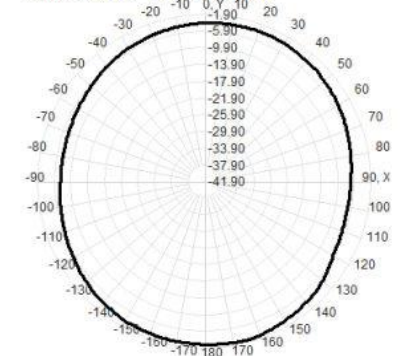

915.0MHz H+V, Eff: 32.1%

Back View

915.0MHz Total(E2-YZ), Max=-1.92dBi

Total(H-XY), Max=-2.75dBi, CirD=4.74

930.0MHz H+V, Eff: 34.5%

Back View

930.0MHz Total(E2-YZ), Max=-1.71dBi

Total(H-XY), Max=-2.46dBi, CirD=5.08