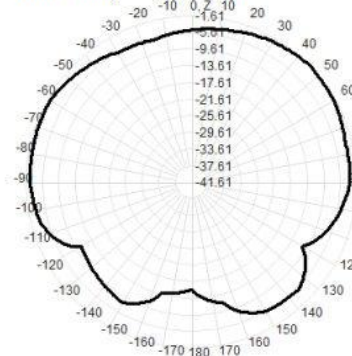

915.0MHz H+V, Eff: 32.1%

Back View

915.0MHz Total(E2-YZ), Max=-1.92dBi

Total(H-XY), Max=-2.75dBi, CirD=4.74

930.0MHz H+V, Eff: 34.5%

Back View

930.0MHz Total(E2-YZ), Max=-1.71dBi

Total(H-XY), Max=-2.46dBi, CirD=5.08