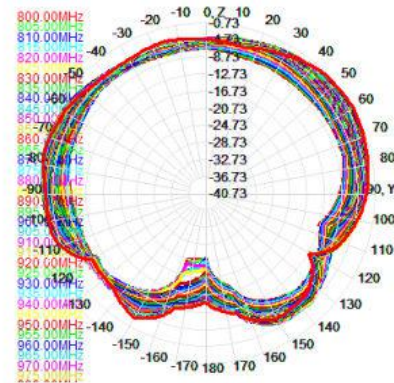

980.0MHz H+V, Eff: 35.5%

Back View

Shenzhen HX Antenna Co., LTD

Tel: 0755-23205219

Web: <http://www.hxf-antenna.com/>

Address: West Floor 2, Building C10, Xin'an Second Industrial Zone, Gushu Second Road, Xixiang Baoan District, Shenzhen China.