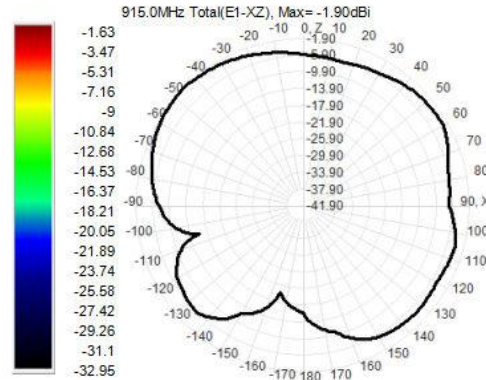

825.0MHz H+V, Eff: 16.2%

Back View

825.0MHz Total (E2-YZ), Max=-5.54dBi

Total(H-XY), Max=-6.05dBi, CirD=5.72

900.0MHz H+V, Eff: 29.3%

Back View

900.0MHz Total (E2-YZ), Max=-2.23dBi

Total(H-XY), Max=-3.36dBi, CirD=4.65

915.0MHz H+V, Eff: 32.1%

Back View

915.0MHz Total(E2-YZ), Max=-1.92dBi

Total(H-XY), Max=-2.75dBi, CirD=4.74

930.0MHz H+V, Eff: 34.5%

Back View

930.0MHz Total(E2-YZ), Max=-1.71dBi

Total(H-XY), Max=-2.46dBi, CirD=5.08