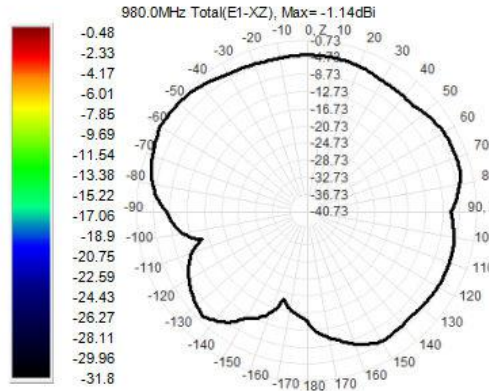

980.0MHz H+V, Eff: 35.5%

Back View

Shenzhen HX Antenna Co., LTD

Tel: 0755-23205219

Web: <http://www.hxf-antenna.com/>

Address: West Floor 2, Building C10, Xin'an Second Industrial Zone, Gushu Second Road, Xixiang Baoan District, Shenzhen China.