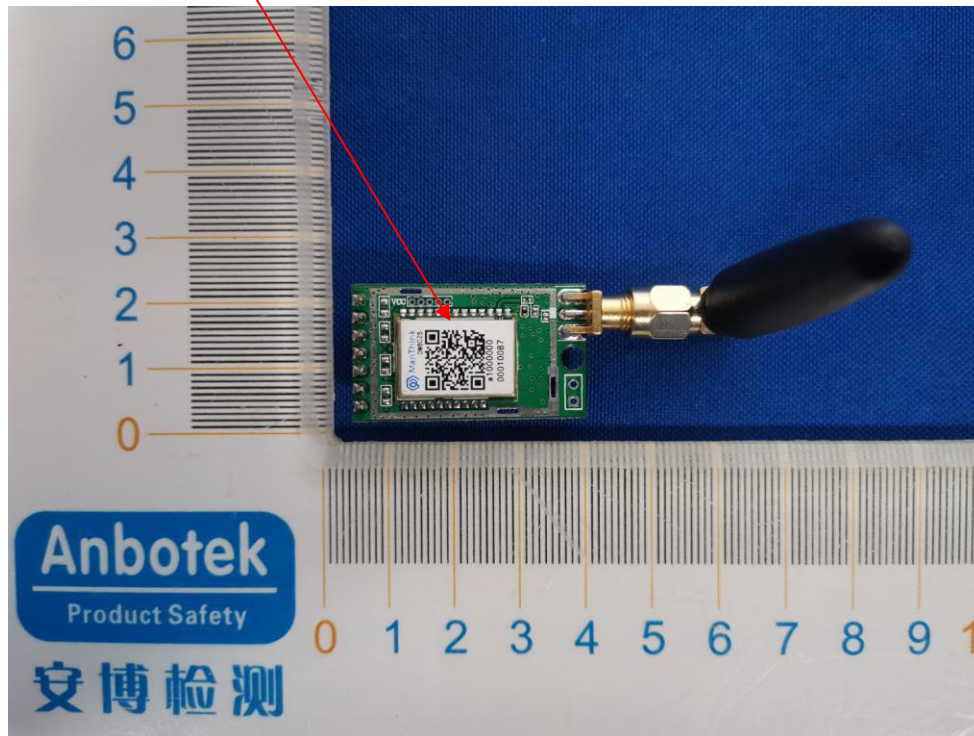

Label Location On EUT

Label

Product Name: OM802S
Model No.: OM802S
FCC ID: 2ATLH-OM802S