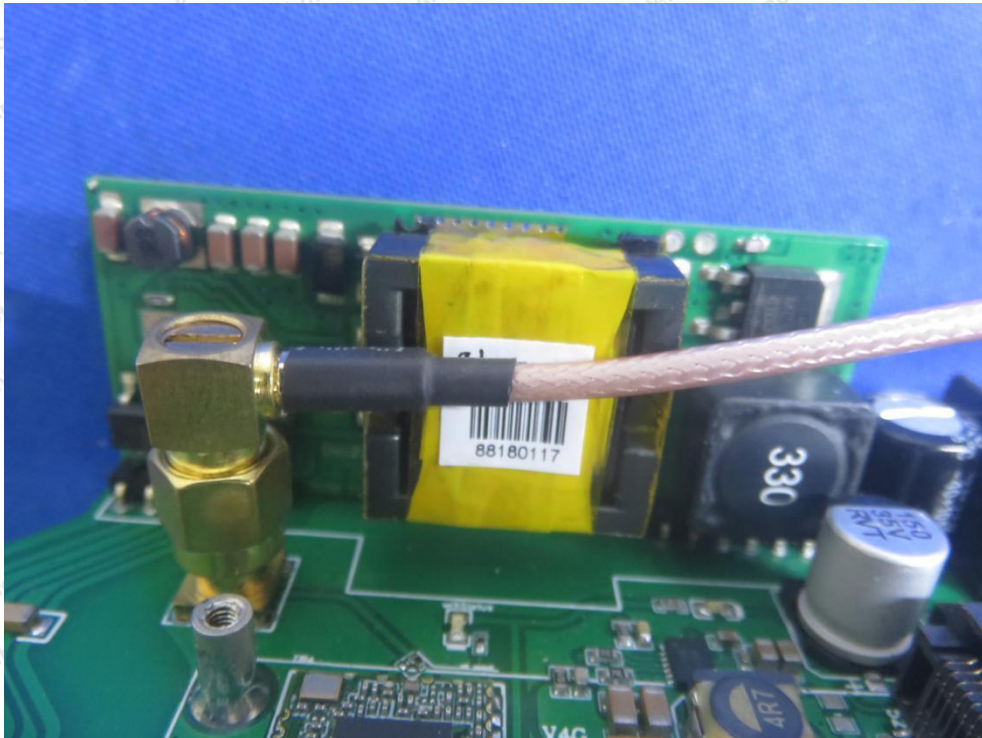

Shenzhen Anbotek Compliance Laboratory Limited

Address: 1/F., Building D, Sogood Science and Technology Park, Sanwei Community, Hangcheng Street, Bao'an District, Shenzhen, Guangdong, China.
Tel: (86) 755-26066440 Fax: (86) 755-26014772 Email: service@anbotek.com

Hotline
400-003-0500
www.anbotek.com