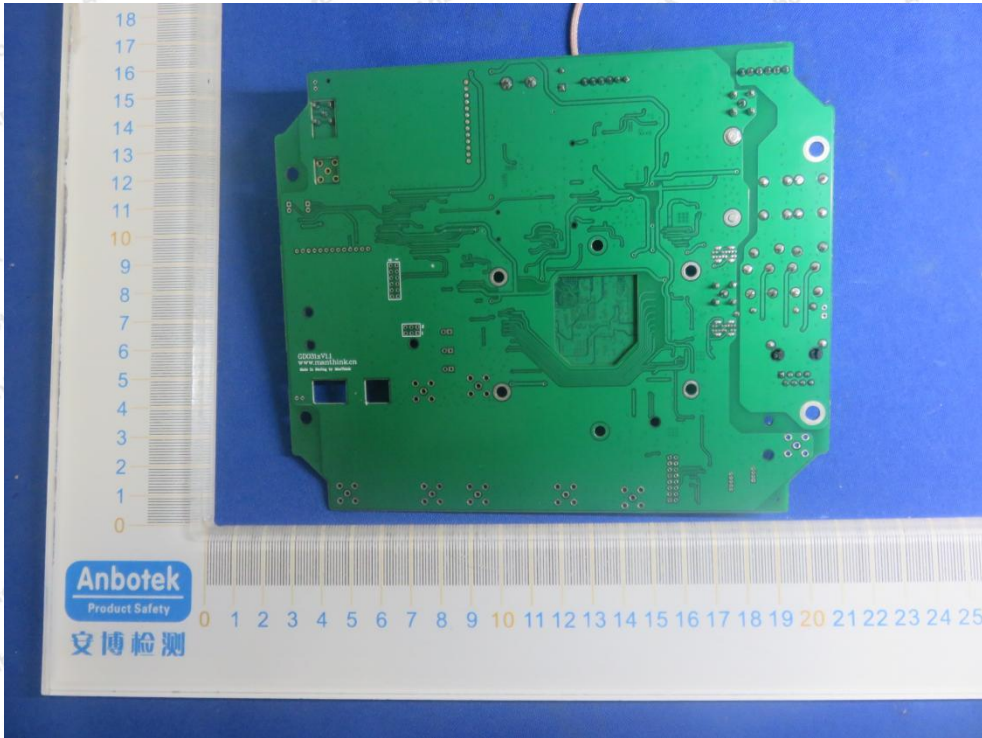

Shenzhen Anbotek Compliance Laboratory Limited

Address: 1/F., Building D, Sogood Science and Technology Park, Sanwei Community, Hangcheng Street, Bao'an District, Shenzhen, Guangdong, China.
Tel: (86) 755-26066440 Fax: (86) 755-26014772 Email: service@anbotek.com

Hotline
400-003-0500
www.anbotek.com