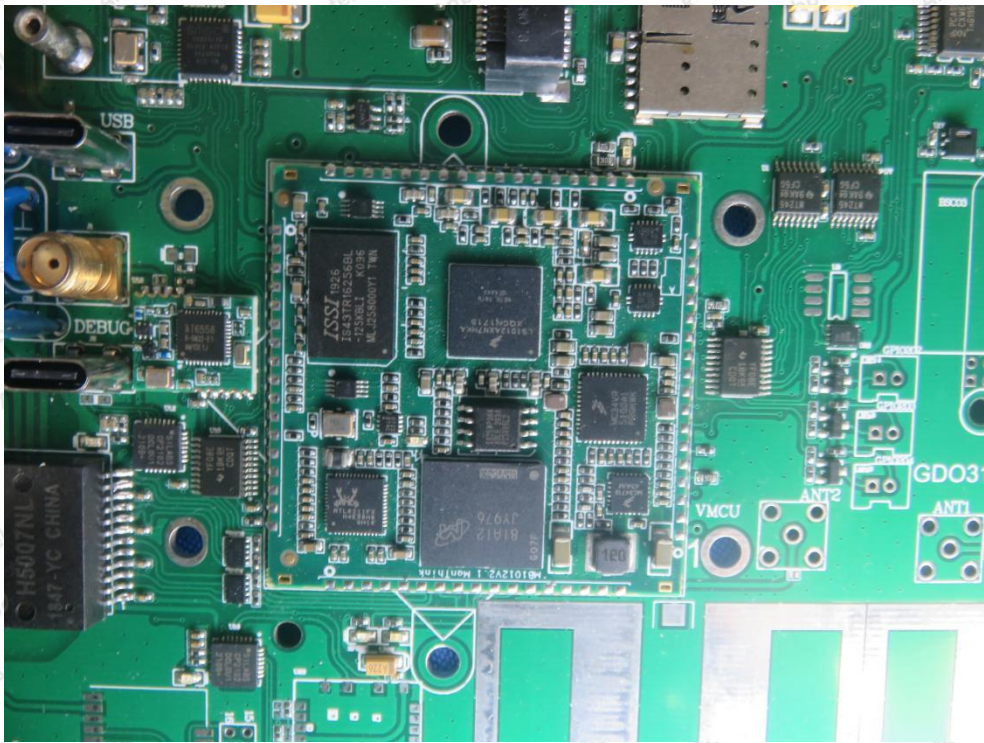

Shenzhen Anbotek Compliance Laboratory Limited

Address: 1/F., Building D, Sogood Science and Technology Park, Sanwei Community, Hangcheng Street, Bao'an District, Shenzhen, Guangdong, China.
Tel: (86) 755-26066440 Fax: (86) 755-26014772 Email: service@anbotek.com

Hotline
400-003-0500
www.anbotek.com