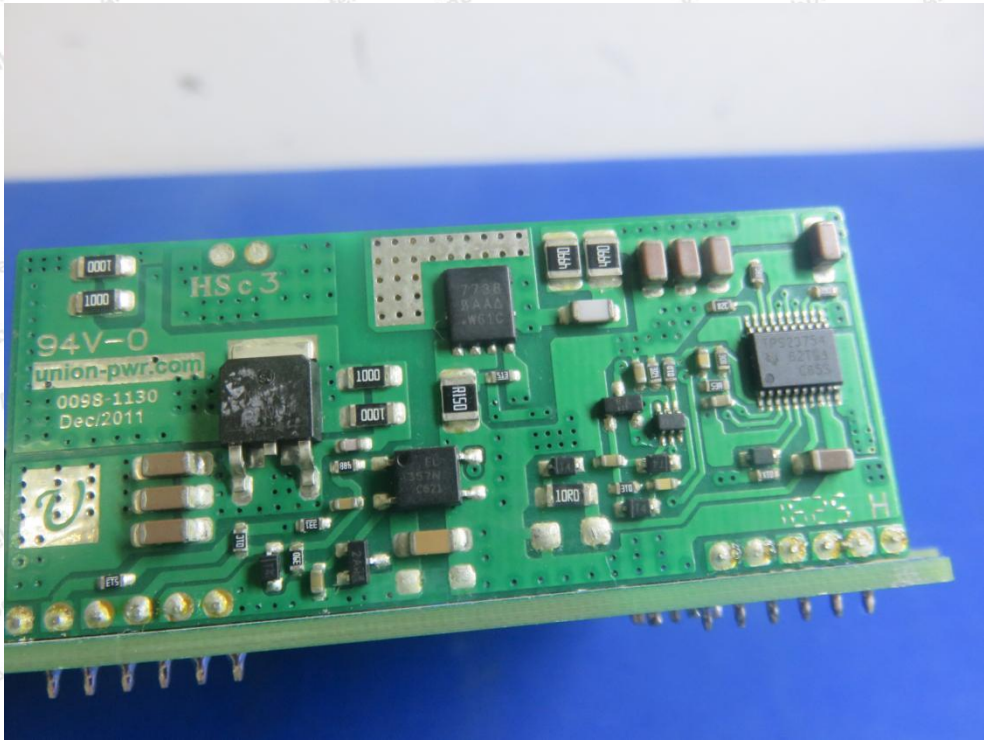

Shenzhen Anbotek Compliance Laboratory Limited

Address: 1/F., Building D, Sogood Science and Technology Park, Sanwei Community, Hangcheng Street, Bao'an District, Shenzhen, Guangdong, China.
Tel: (86) 755-26066440 Fax: (86) 755-26014772 Email: service@anbotek.com

Hotline
400-003-0500
www.anbotek.com