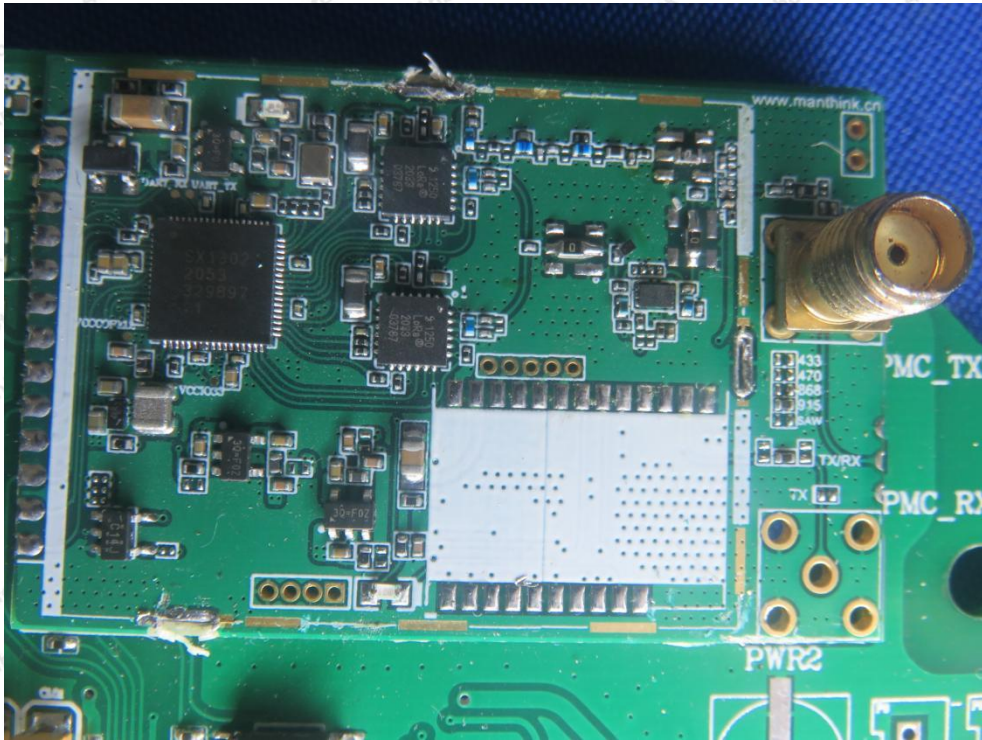

Shenzhen Anbotek Compliance Laboratory Limited

Address: 1/F., Building D, Sogood Science and Technology Park, Sanwei Community, Hangcheng Street, Bao'an District, Shenzhen, Guangdong, China.
Tel: (86) 755-26066440 Fax: (86) 755-26014772 Email: service@anbotek.com

Hotline
400-003-0500
www.anbotek.com