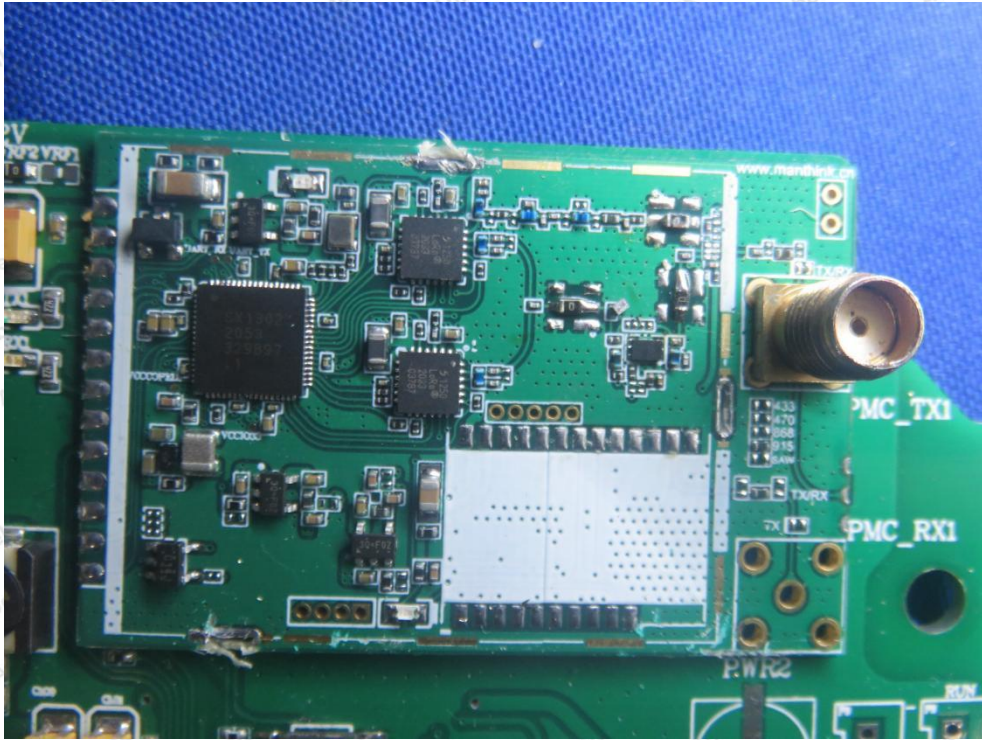

Shenzhen Anbotek Compliance Laboratory Limited

Address: 1/F., Building D, Sogood Science and Technology Park, Sanwei Community, Hangcheng Street, Bao'an District, Shenzhen, Guangdong, China.
Tel: (86) 755-26066440 Fax: (86) 755-26014772 Email: service@anbotek.com

Hotline
400-003-0500
www.anbotek.com