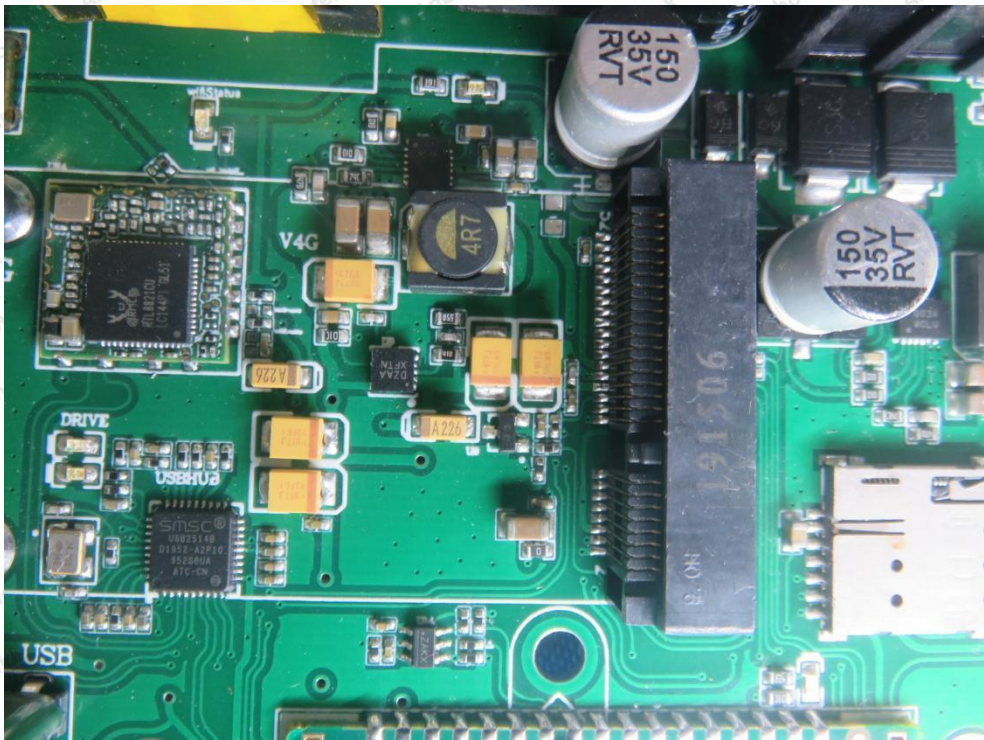

Shenzhen Anbotek Compliance Laboratory Limited

Address: 1/F., Building D, Sogood Science and Technology Park, Sanwei Community, Hangcheng Street, Bao'an District, Shenzhen, Guangdong, China.
Tel: (86) 755-26066440 Fax: (86) 755-26014772 Email: service@anbotek.com

Hotline
400-003-0500
www.anbotek.com