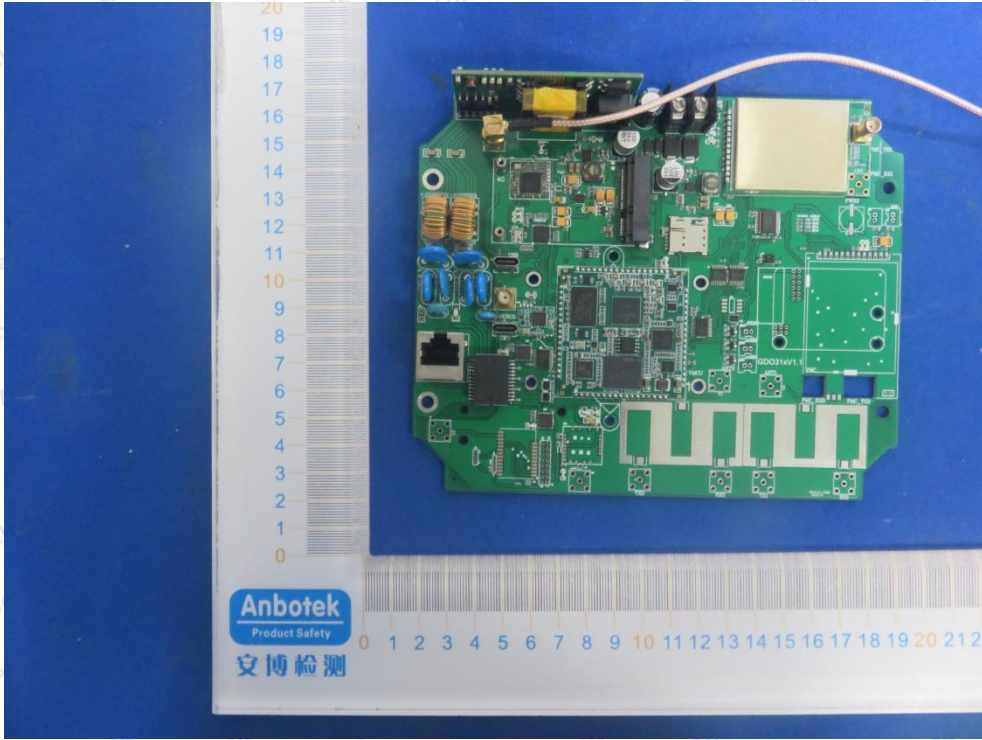

Shenzhen Anbotek Compliance Laboratory Limited

Address: 1/F., Building D, Sogood Science and Technology Park, Sanwei Community, Hangcheng Street, Bao'an District, Shenzhen, Guangdong, China.
Tel: (86) 755-26066440 Fax: (86) 755-26014772 Email: service@anbotek.com

Hotline
400-003-0500
www.anbotek.com