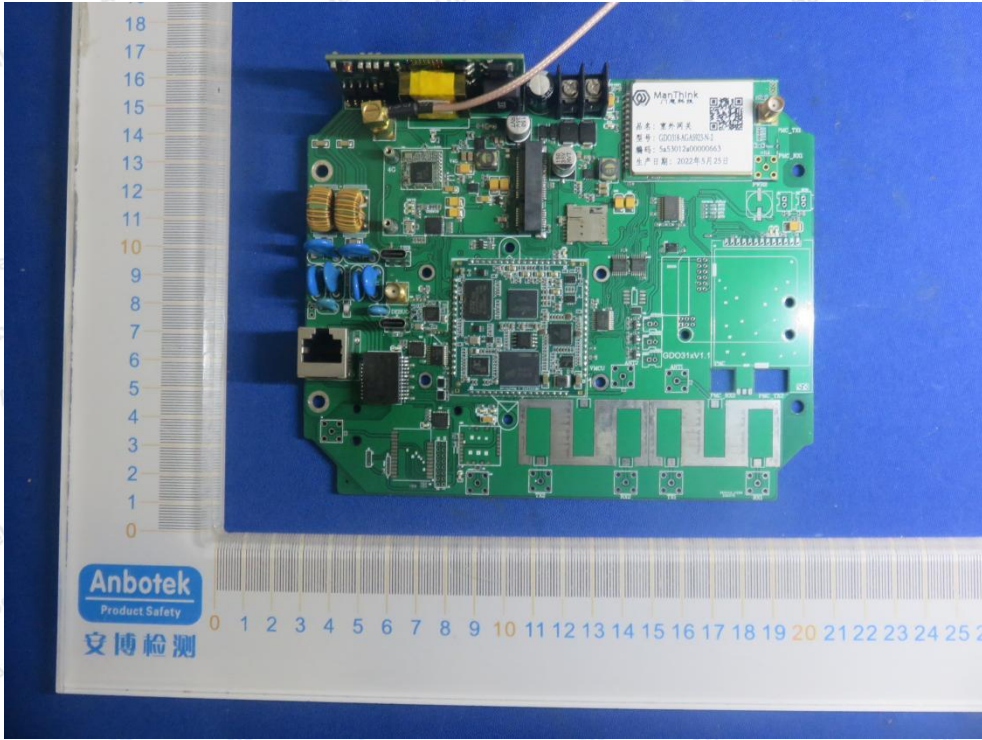

Shenzhen Anbotek Compliance Laboratory Limited

Address: 1/F., Building D, Sogood Science and Technology Park, Sanwei Community, Hangcheng Street, Bao'an District, Shenzhen, Guangdong, China.
Tel: (86) 755-26066440 Fax: (86) 755-26014772 Email: service@anbotek.com

Hotline
400-003-0500
www.anbotek.com